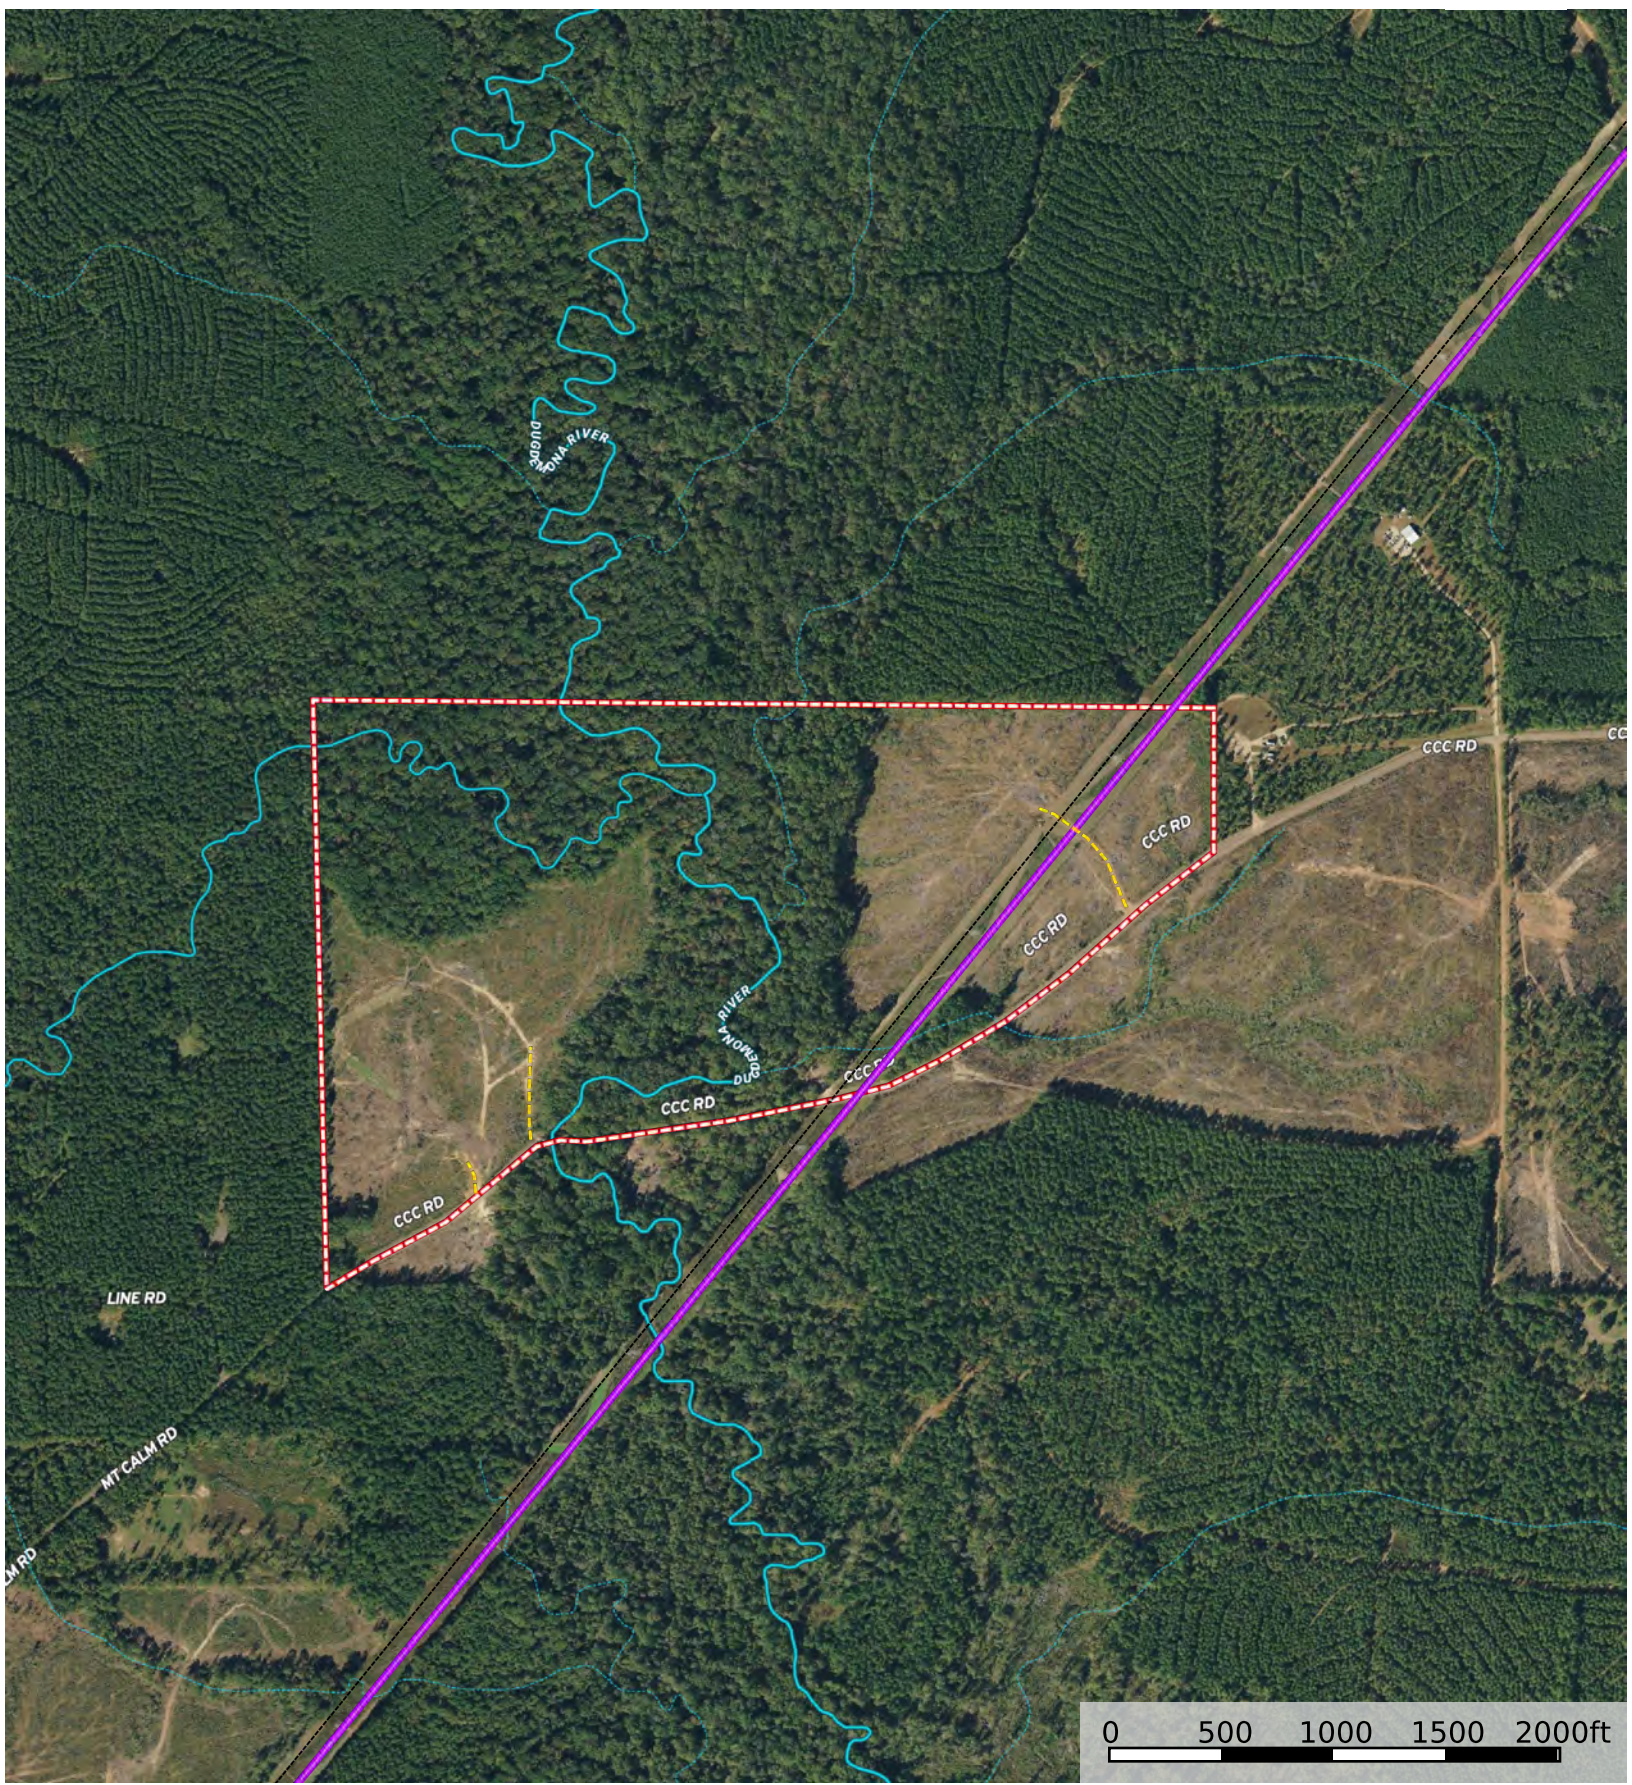

WY - Dugdemona River (22061Hb0020)

Lincoln Parish, Louisiana, 161 AC +/-

- Road / Trail
- Pipeline
- Transmission Line
- Boundary
- - - Stream, Intermittent
- River/Creek
- Water Body