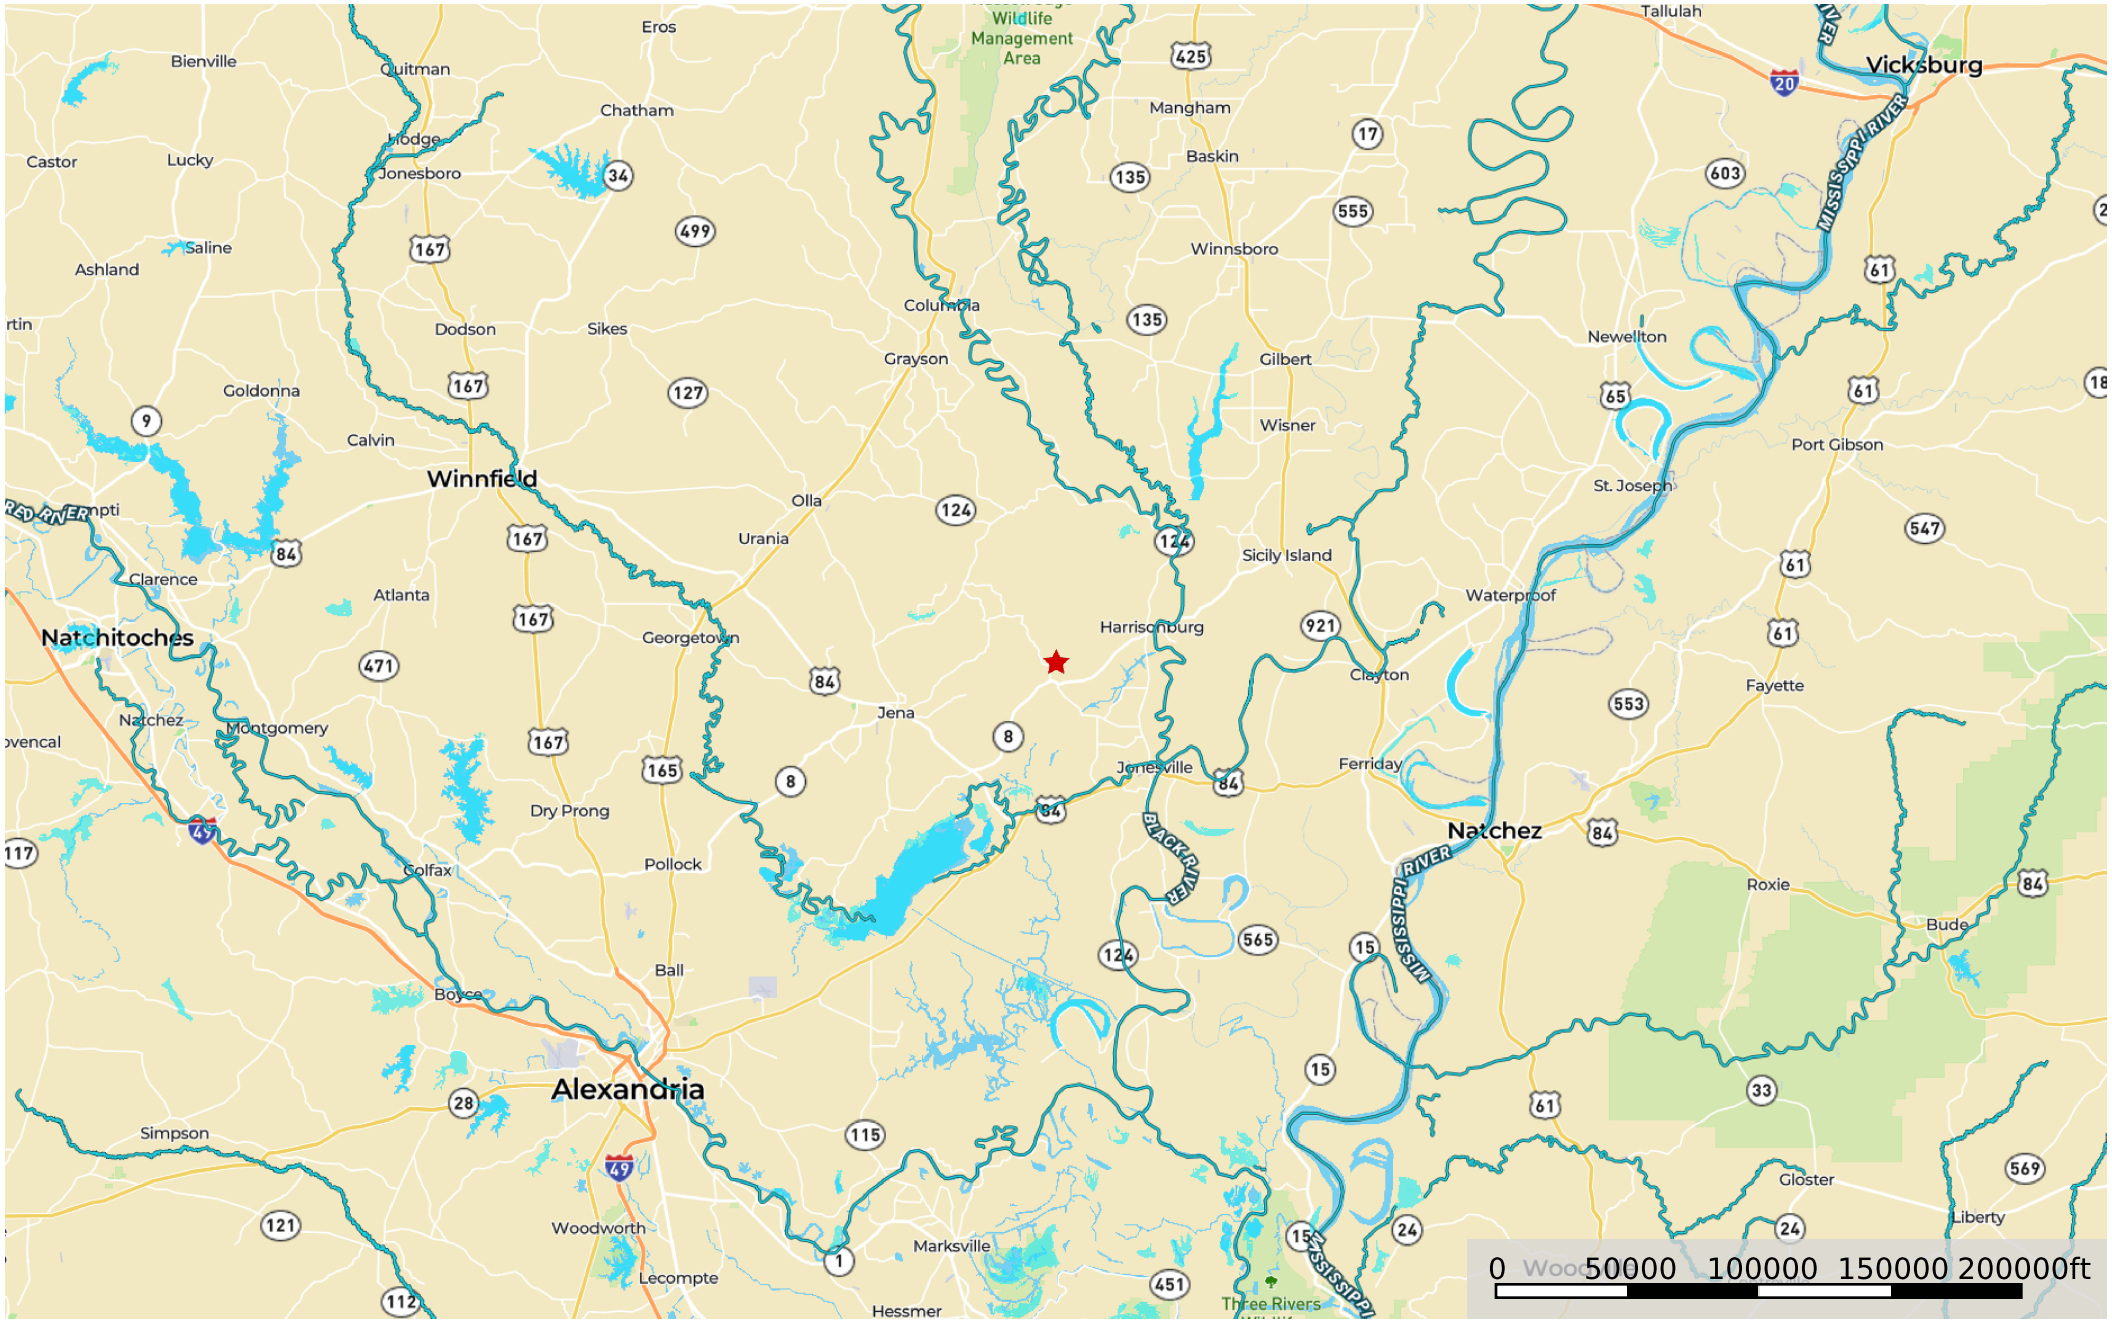

Posey Webb Camp Road Tract C

Catahoula Parish, Louisiana, 22.11 AC +/-

- ★ Star
- Boundary
- Stream, Intermittent
- River/Creek
- Water Body