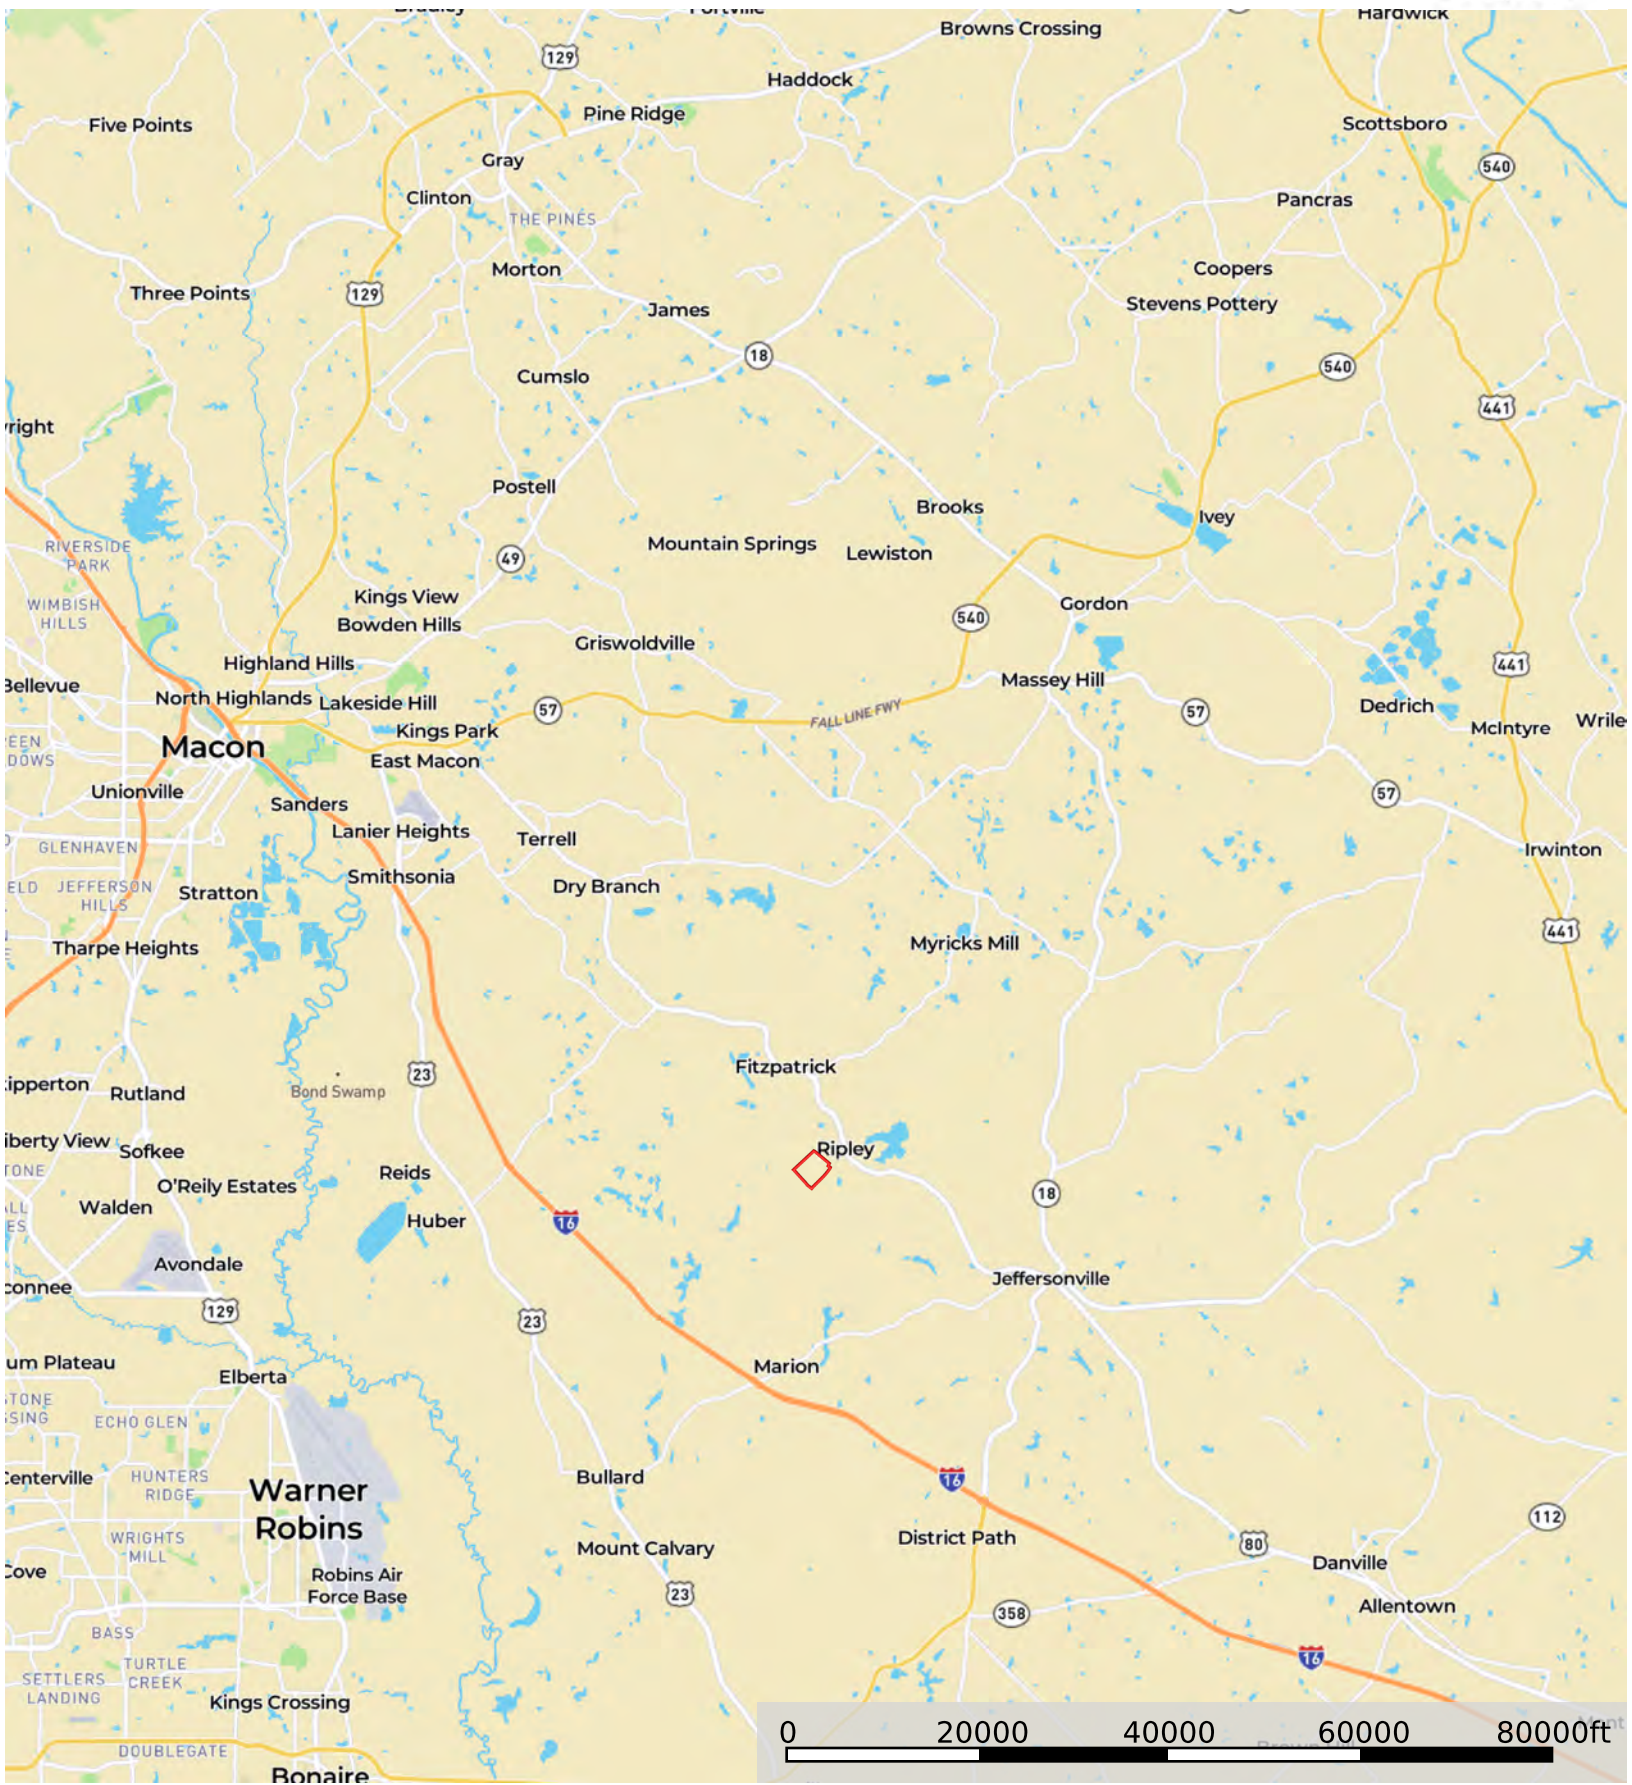

Ripley Tract

Twiggs County, Georgia, 199.46 AC +/-

 Boundary

Disclaimer: All information provided is assumed accurate and correct but no assumptions of liability are intended. Neither the seller nor the agent of the seller represent the accuracy of the information provided. No representations or warranties are expressed or implied as to the property, its condition, usage, acreage, or boundaries. This offering is subject to errors and omissions as well as changes including price or withdrawal without notice.