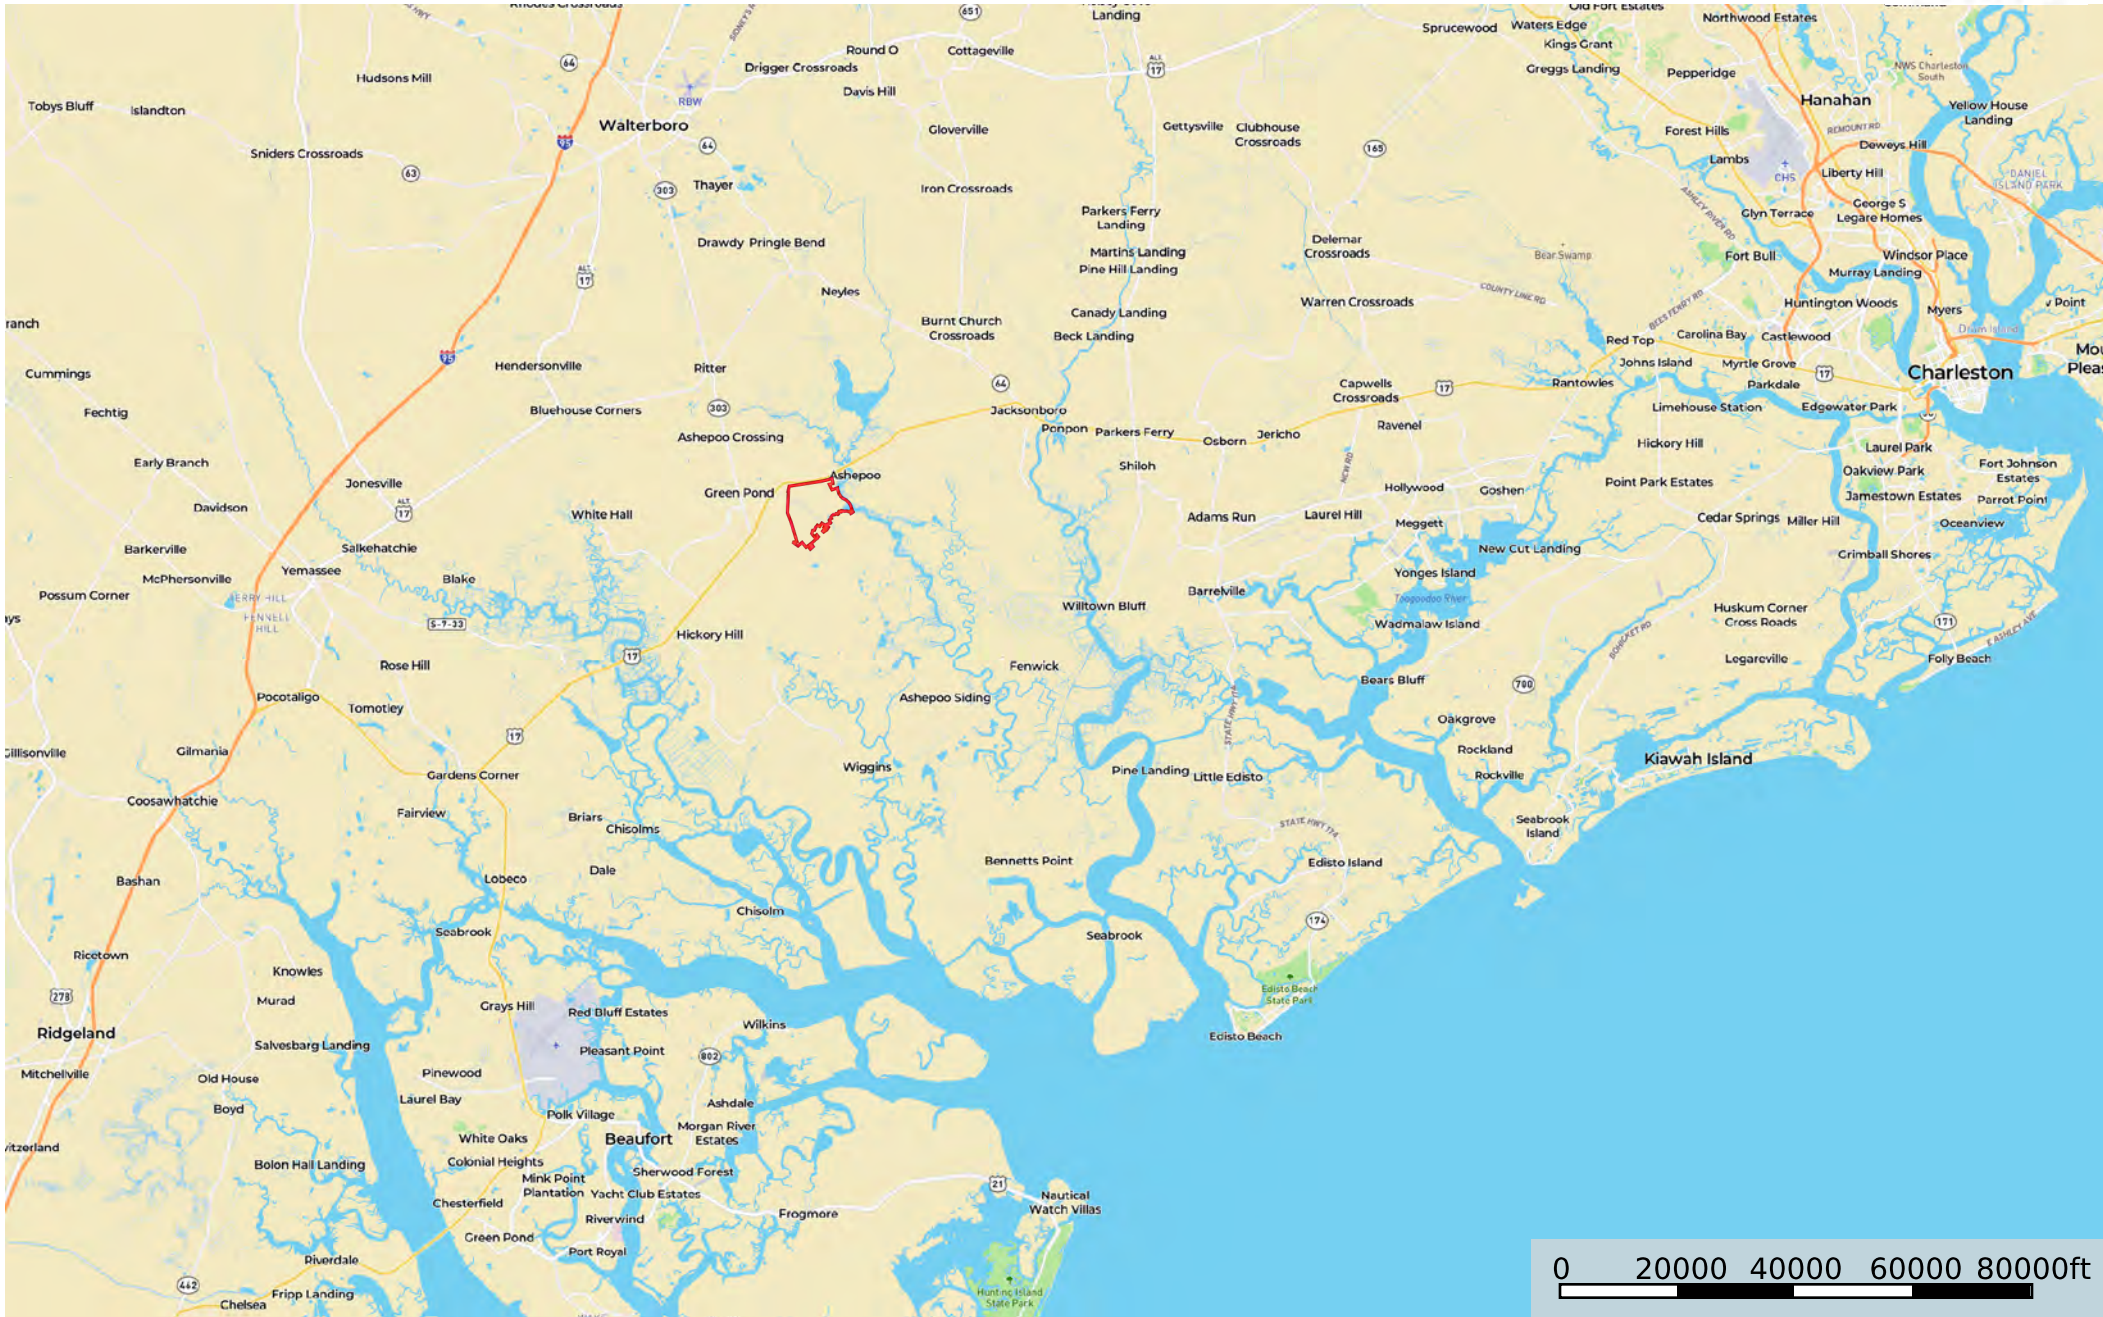

# Poco Sabo Region Map

Colleton County, South Carolina, 1,640 AC +/-

**Disclaimer:** All information provided is assumed accurate and correct but no assumptions of liability are intended. Neither the seller nor the agent of the seller represent the accuracy of the information provided. No representations or warranties are expressed or implied as to the property, its condition, usage, acreage, or boundaries. This offering is subject to errors and omissions as well as changes including price or withdrawal without notice.