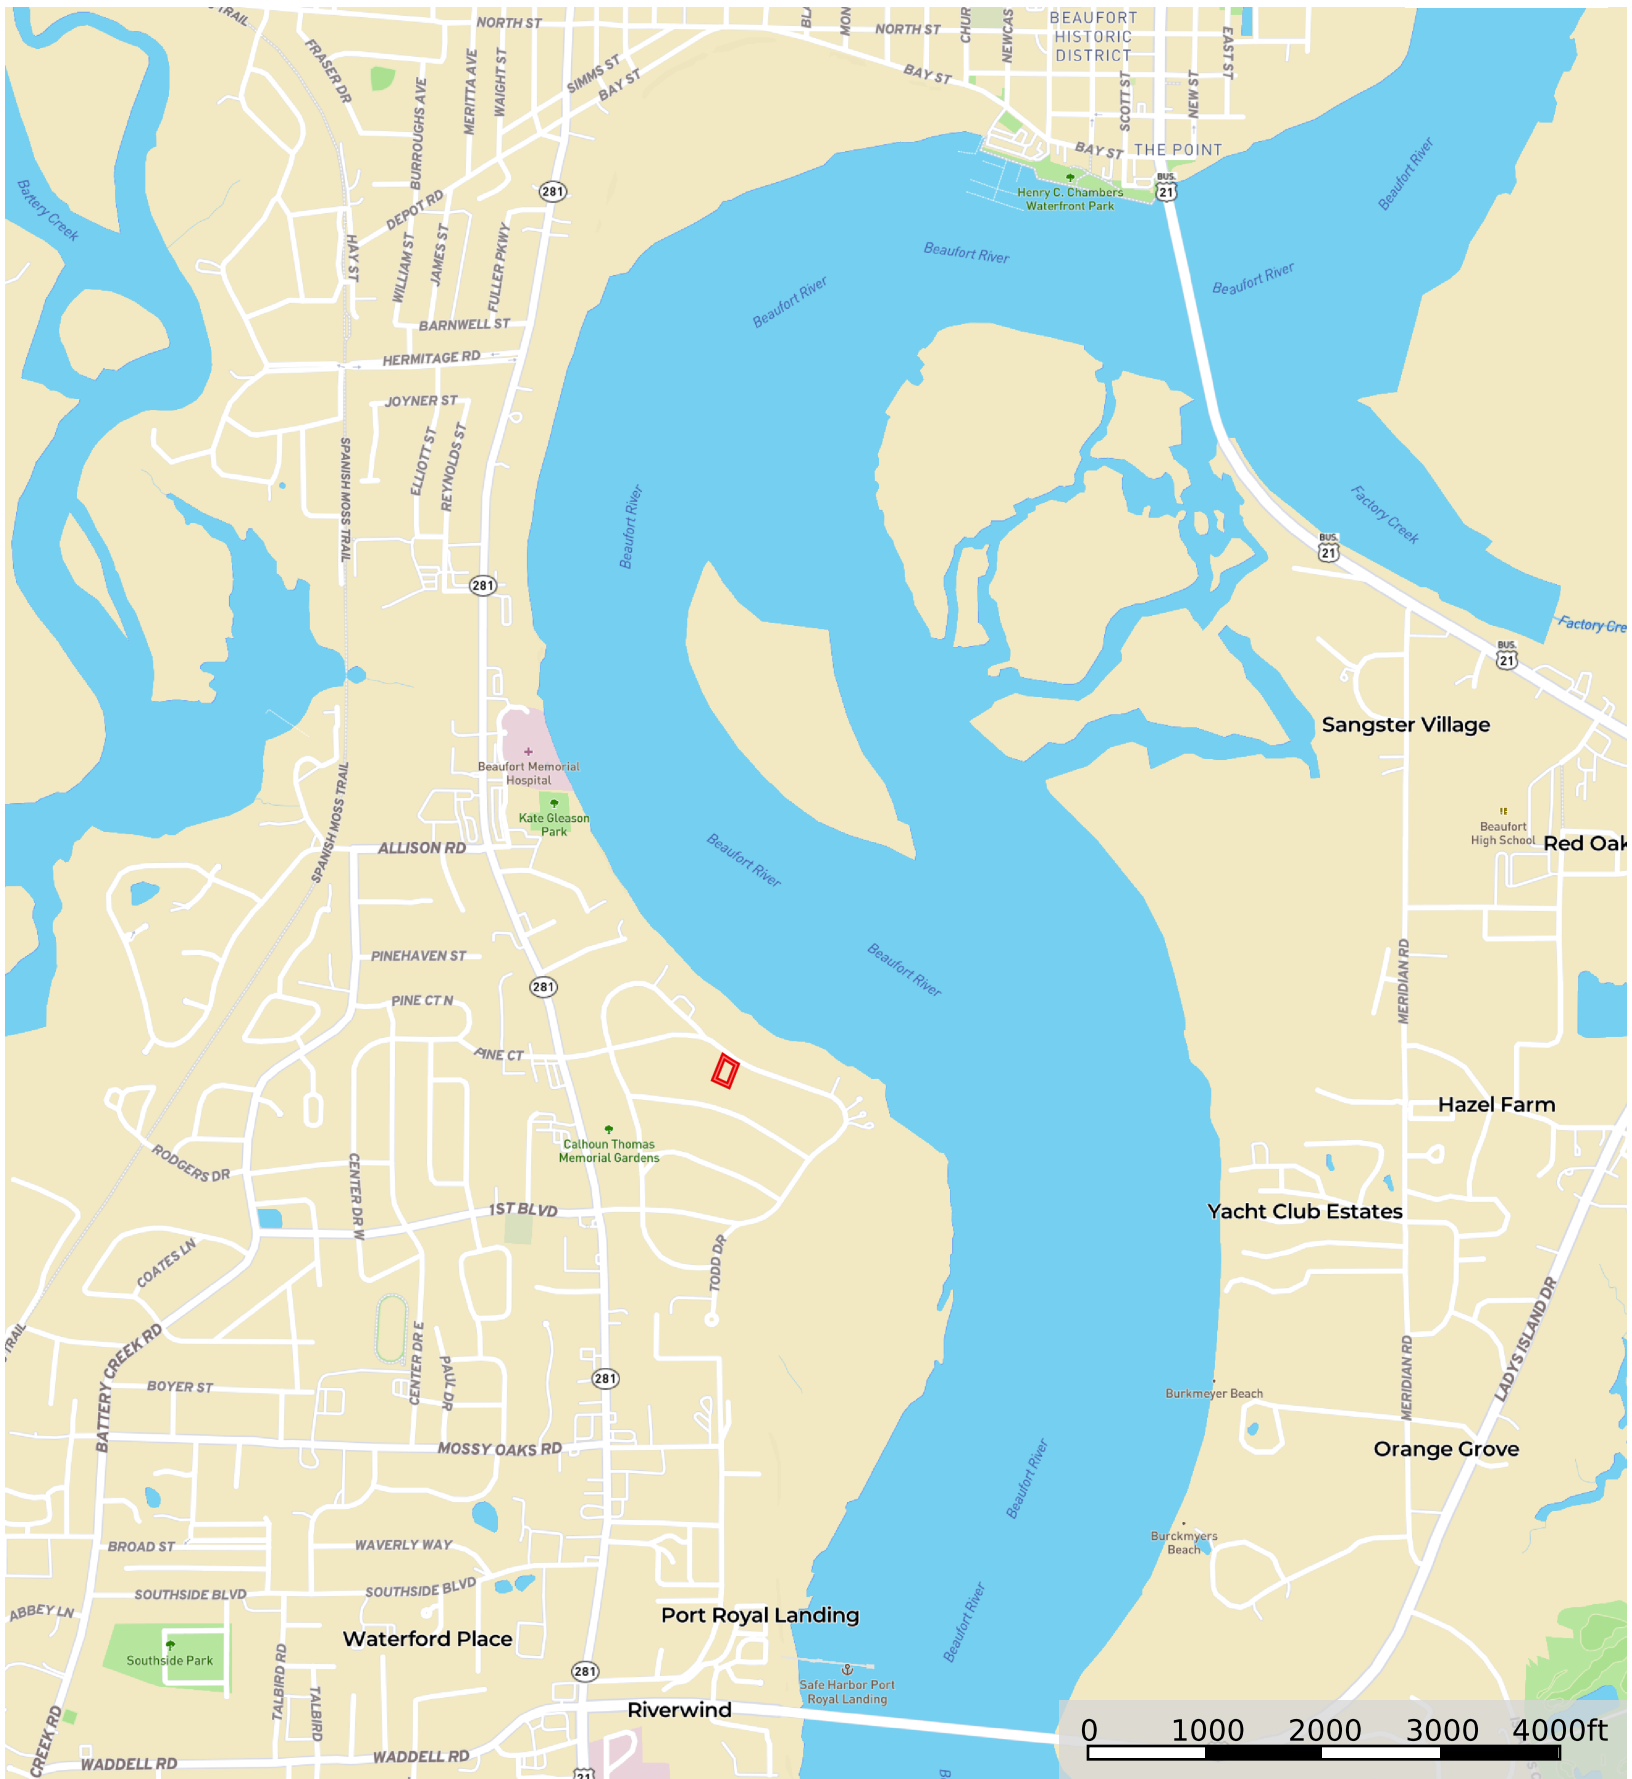

# Spanish Point

Beaufort County, South Carolina, 0.59 AC +/-

Boundary

**Disclaimer:** All information provided is assumed accurate and correct but no assumptions of liability are intended. Neither the seller nor the agent of the seller represent the accuracy of the information provided. No representations or warranties are expressed or implied as to the property, its condition, usage, acreage, or boundaries. This offering is subject to errors and omissions as well as changes including price or withdrawal without notice.