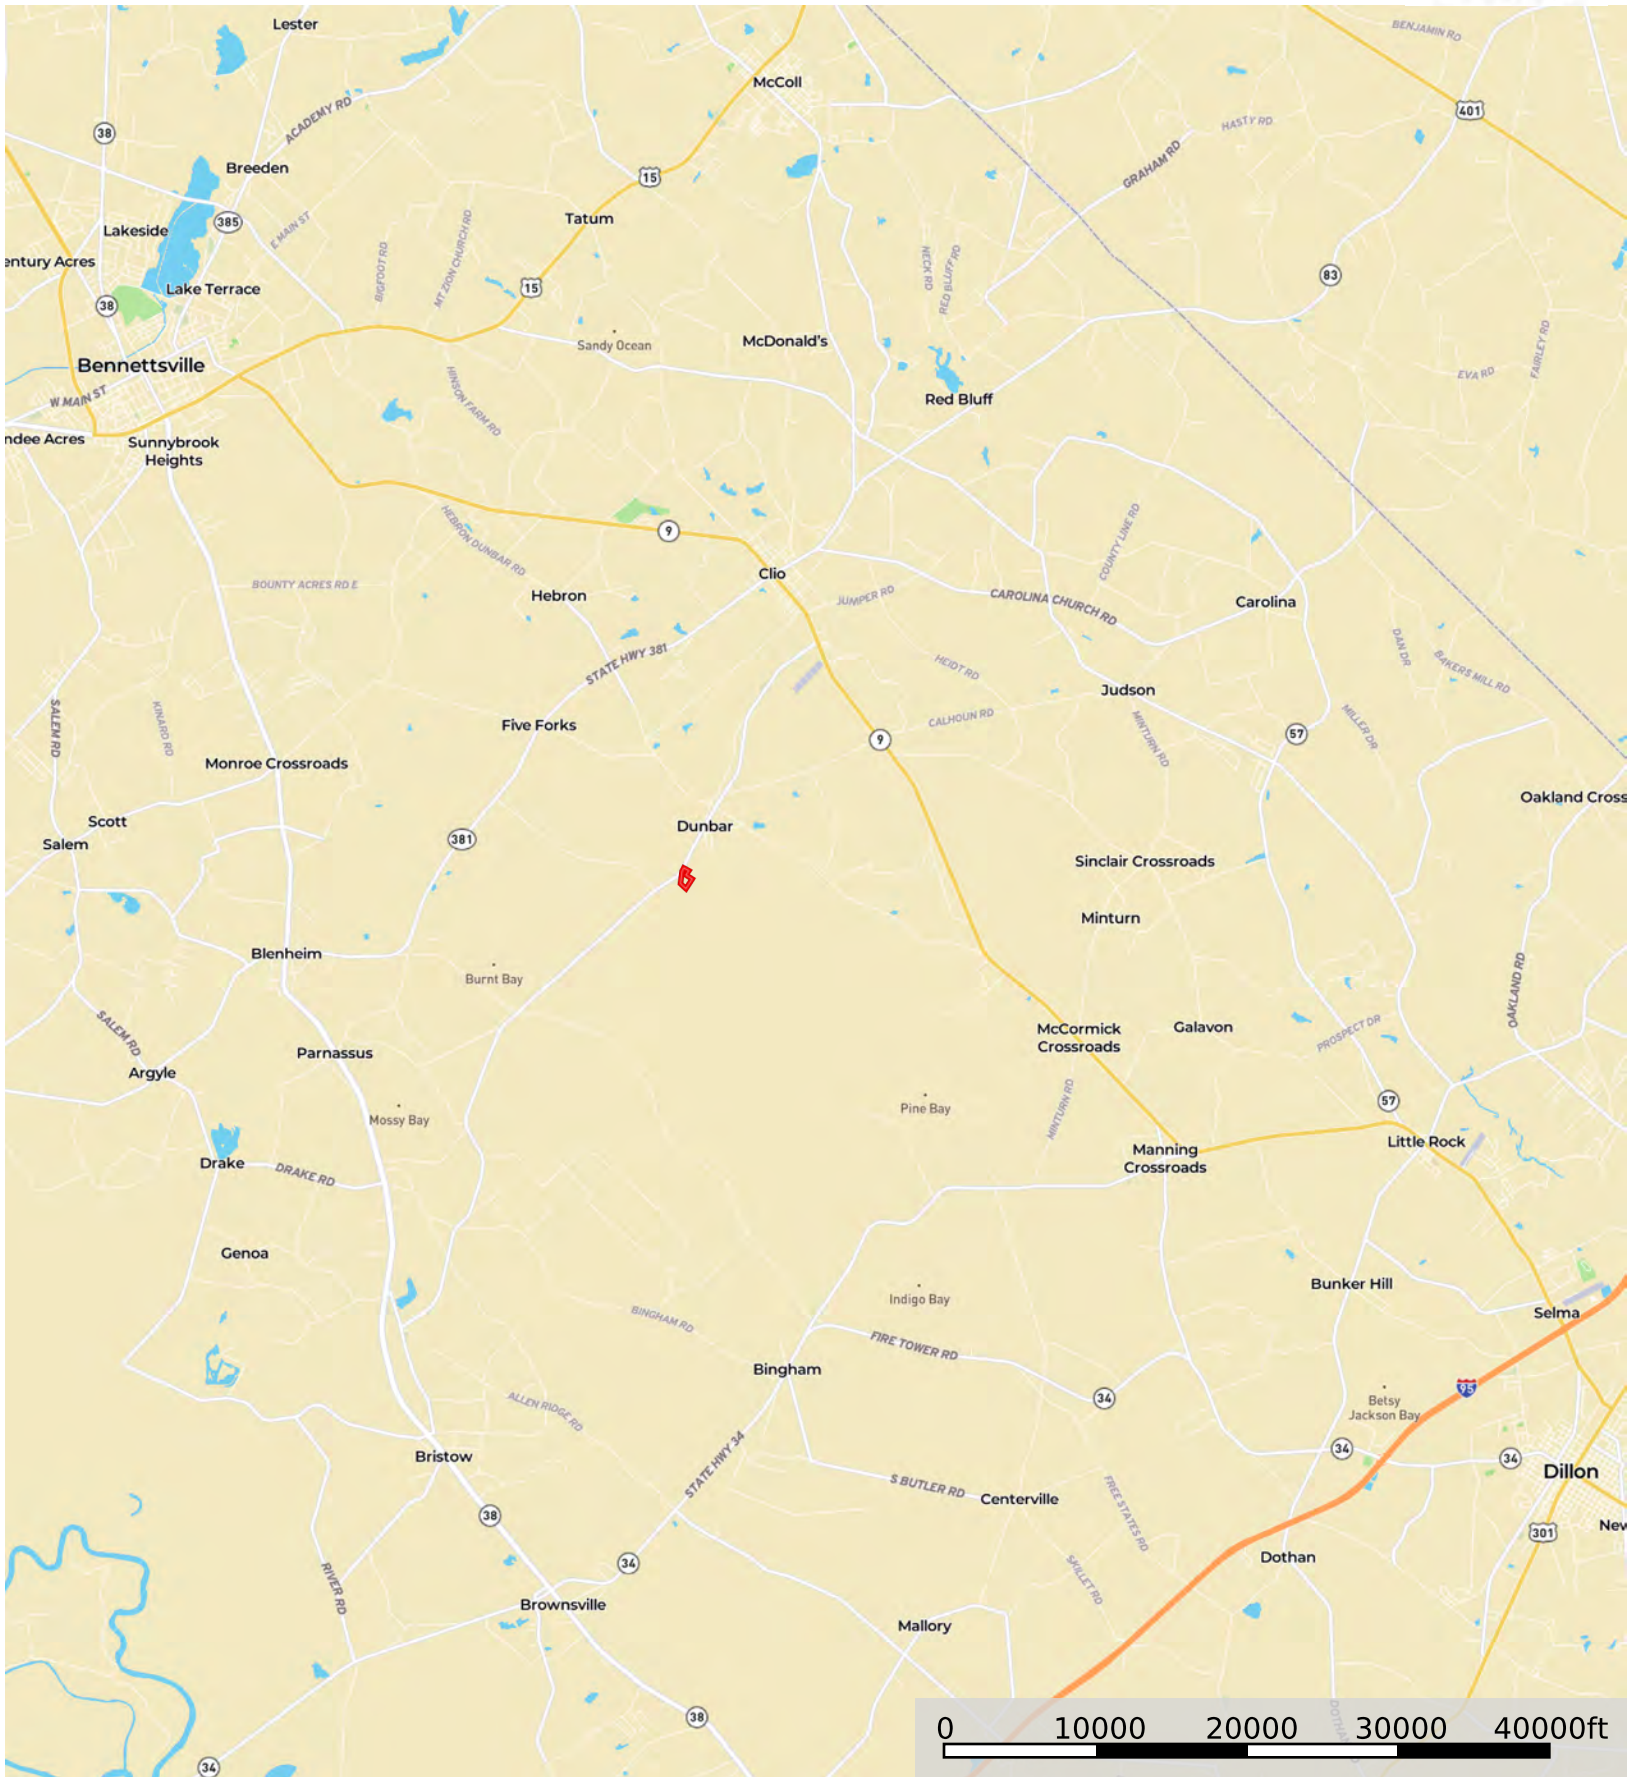

Dunbar Pasture Farm

Marlboro County, South Carolina, 14.1 AC +/-

Boundary

Disclaimer: All information provided is assumed accurate and correct but no assumptions of liability are intended. Neither the seller nor the agent of the seller represent the accuracy of the information provided. No representations or warranties are expressed or implied as to the property, its condition, usage, acreage, or boundaries. This offering is subject to errors and omissions as well as changes including price or withdrawal without notice.