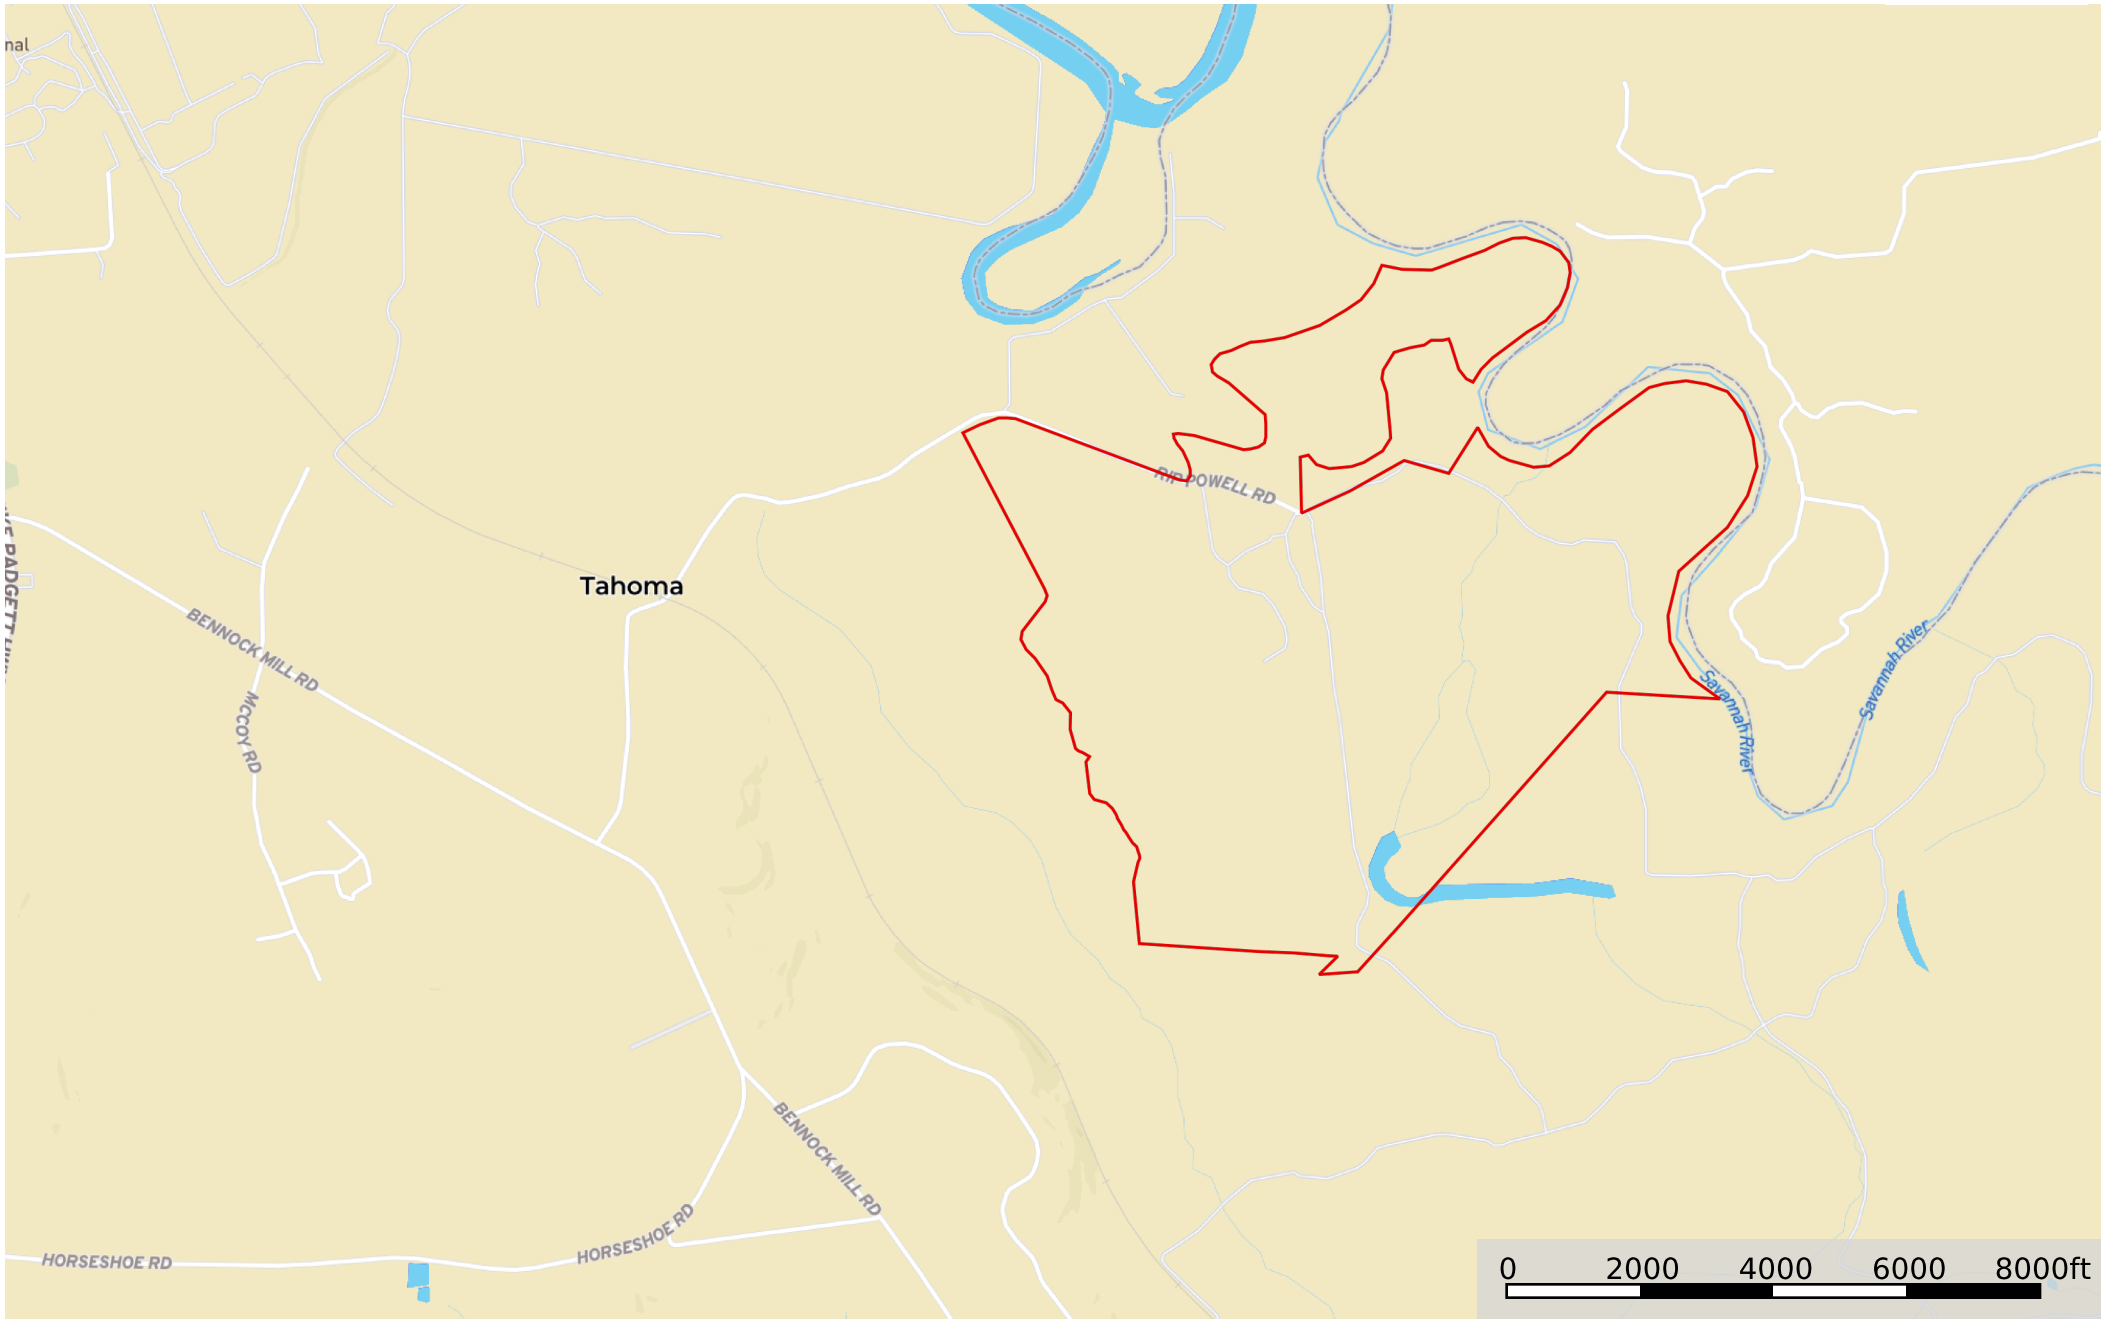

# Briar Patch Lake

Richmond County, Georgia, 1100 AC +/-

Boundary

Disclaimer: All information provided is assumed accurate and correct but no assumptions of liability are intended. Neither the seller nor the agent of the seller represent the accuracy of the information provided. No representations or warranties are expressed or implied as to the property, its condition, usage, or boundaries. This offering is subject to errors and omissions as well as changes including price or withdrawal without notice.