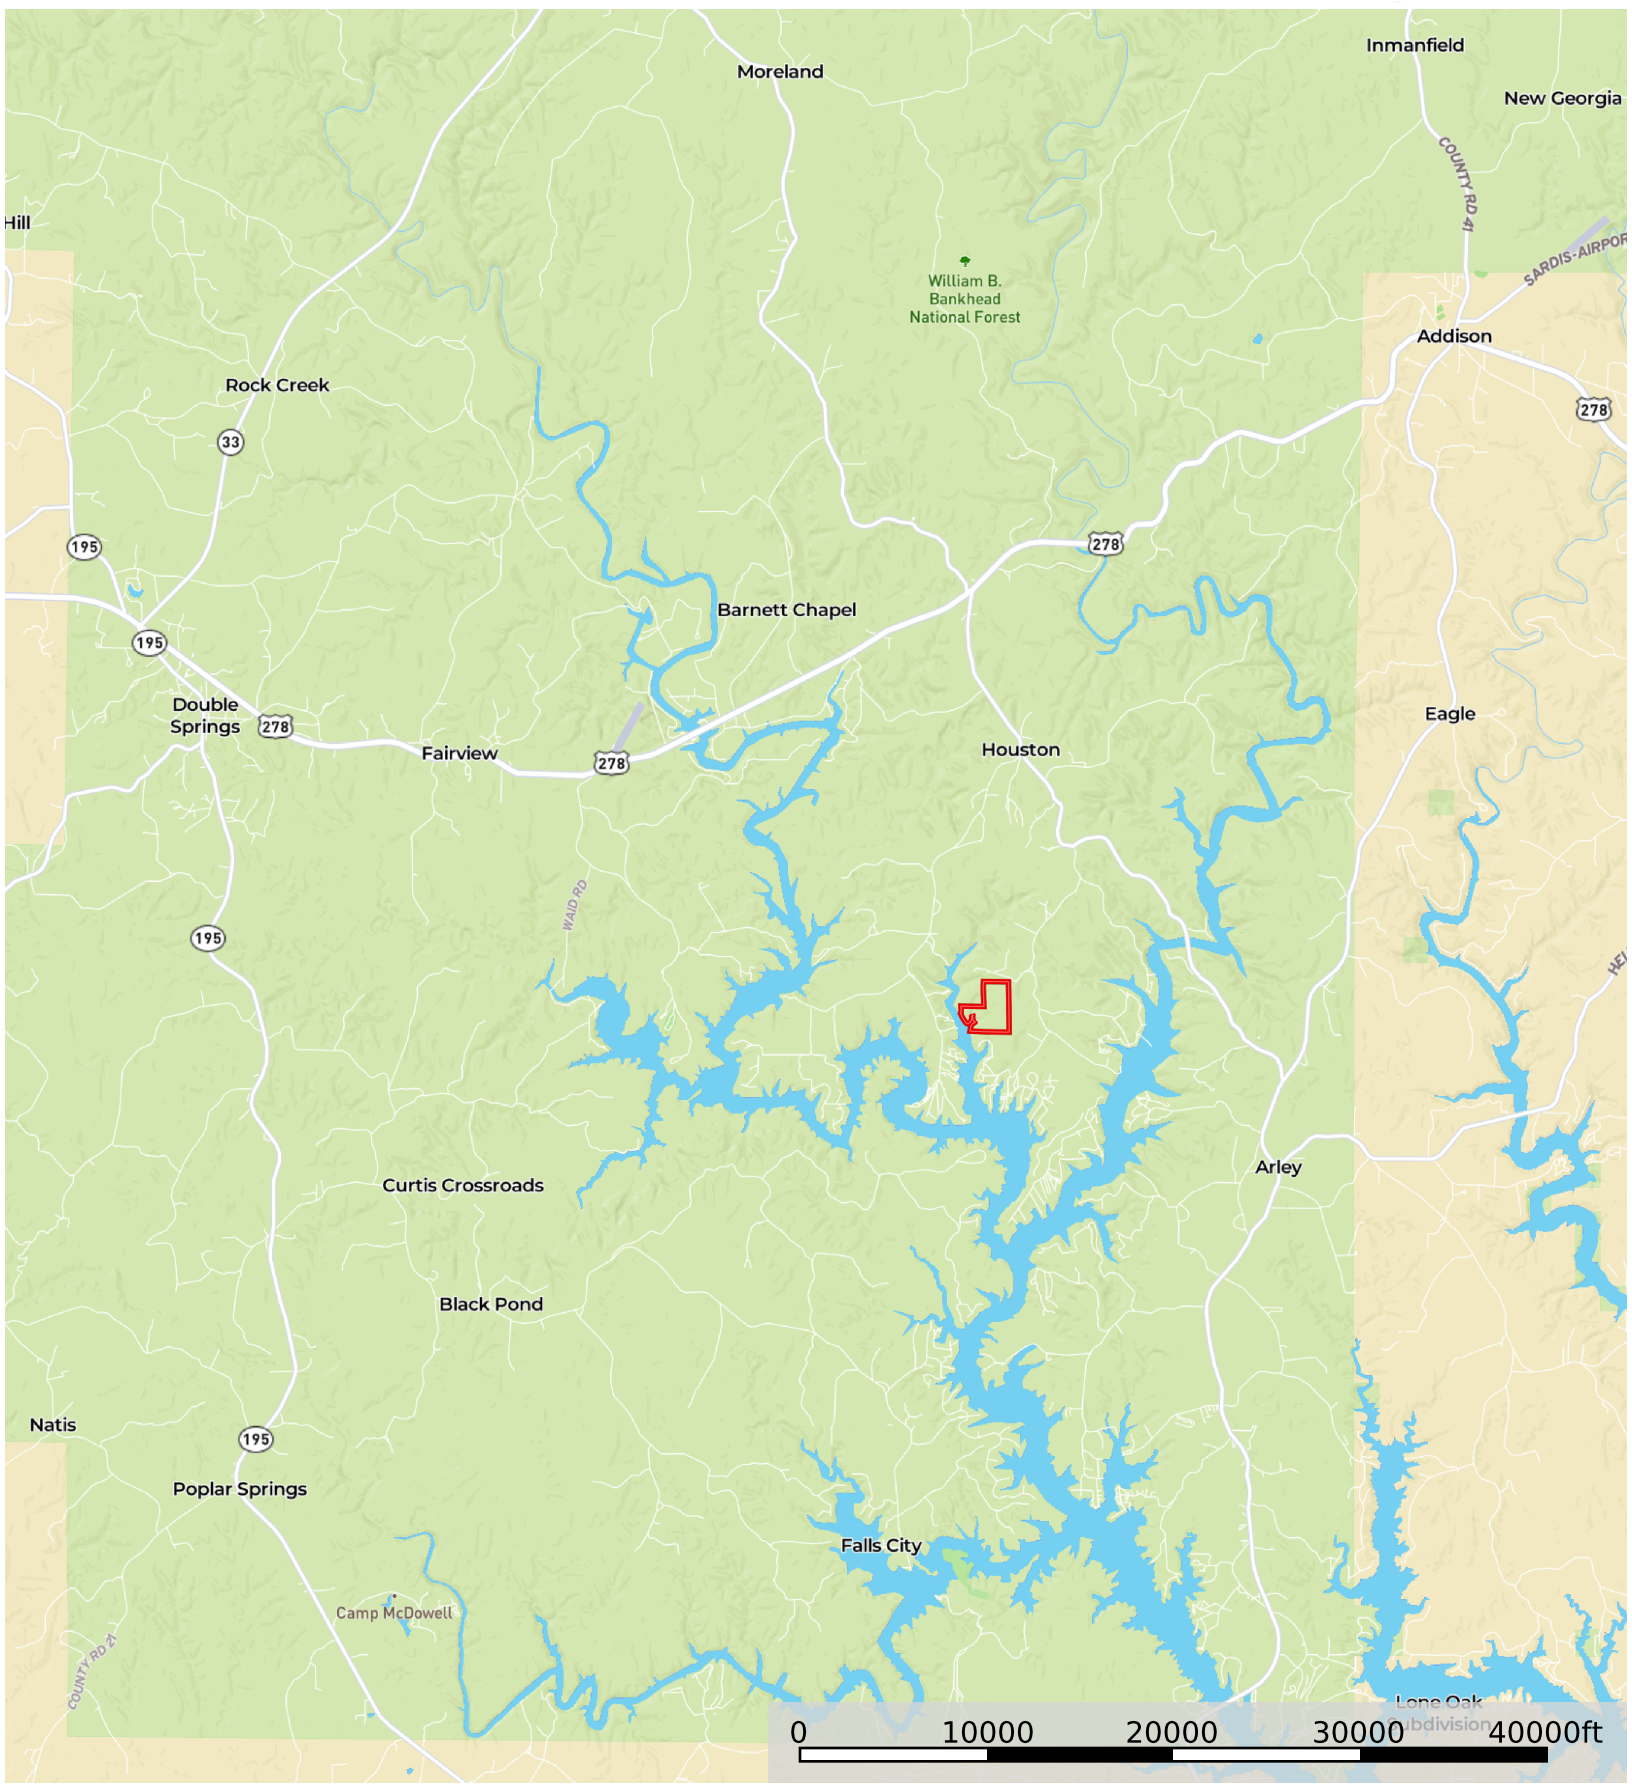

Winston County 108 Burdick

Alabama, AC +/-

Boundary