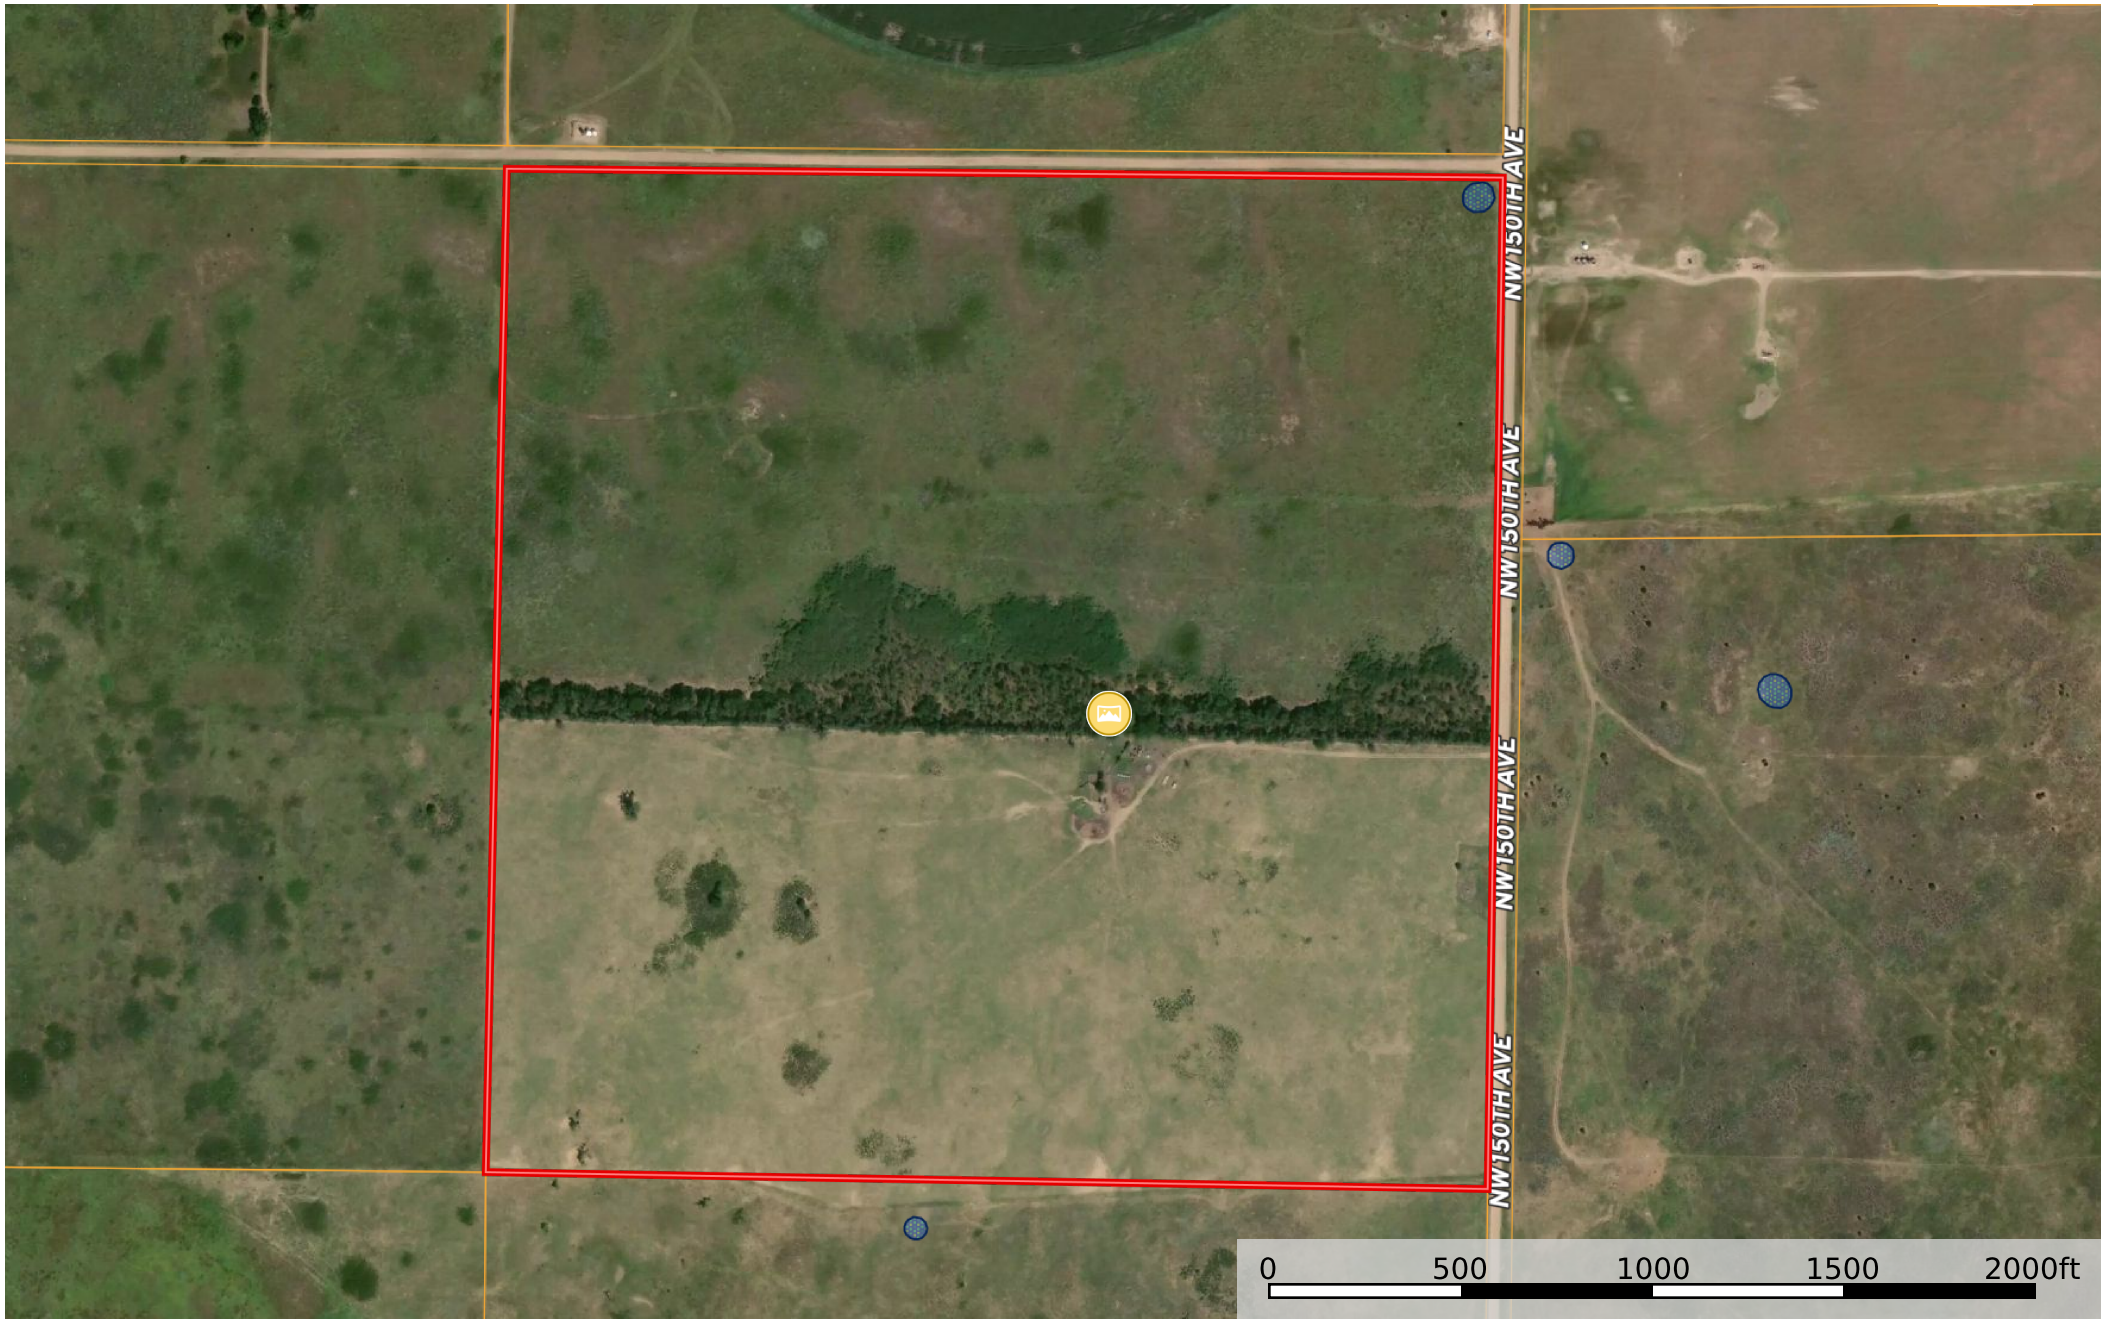

# Sandhills Whitetail & Upland Hunting Quarter | Unit 16

Kiowa County, Kansas, 160 AC +/-

- Panoramic View 1
- Boundary
- Wetlands
- Riparian
- Forest Service
- State Land
- Fish and Wildlife
- National Park
- Other
- BLM
- Local Government
- Stream, Intermittent
- River/Creek
- Water Body