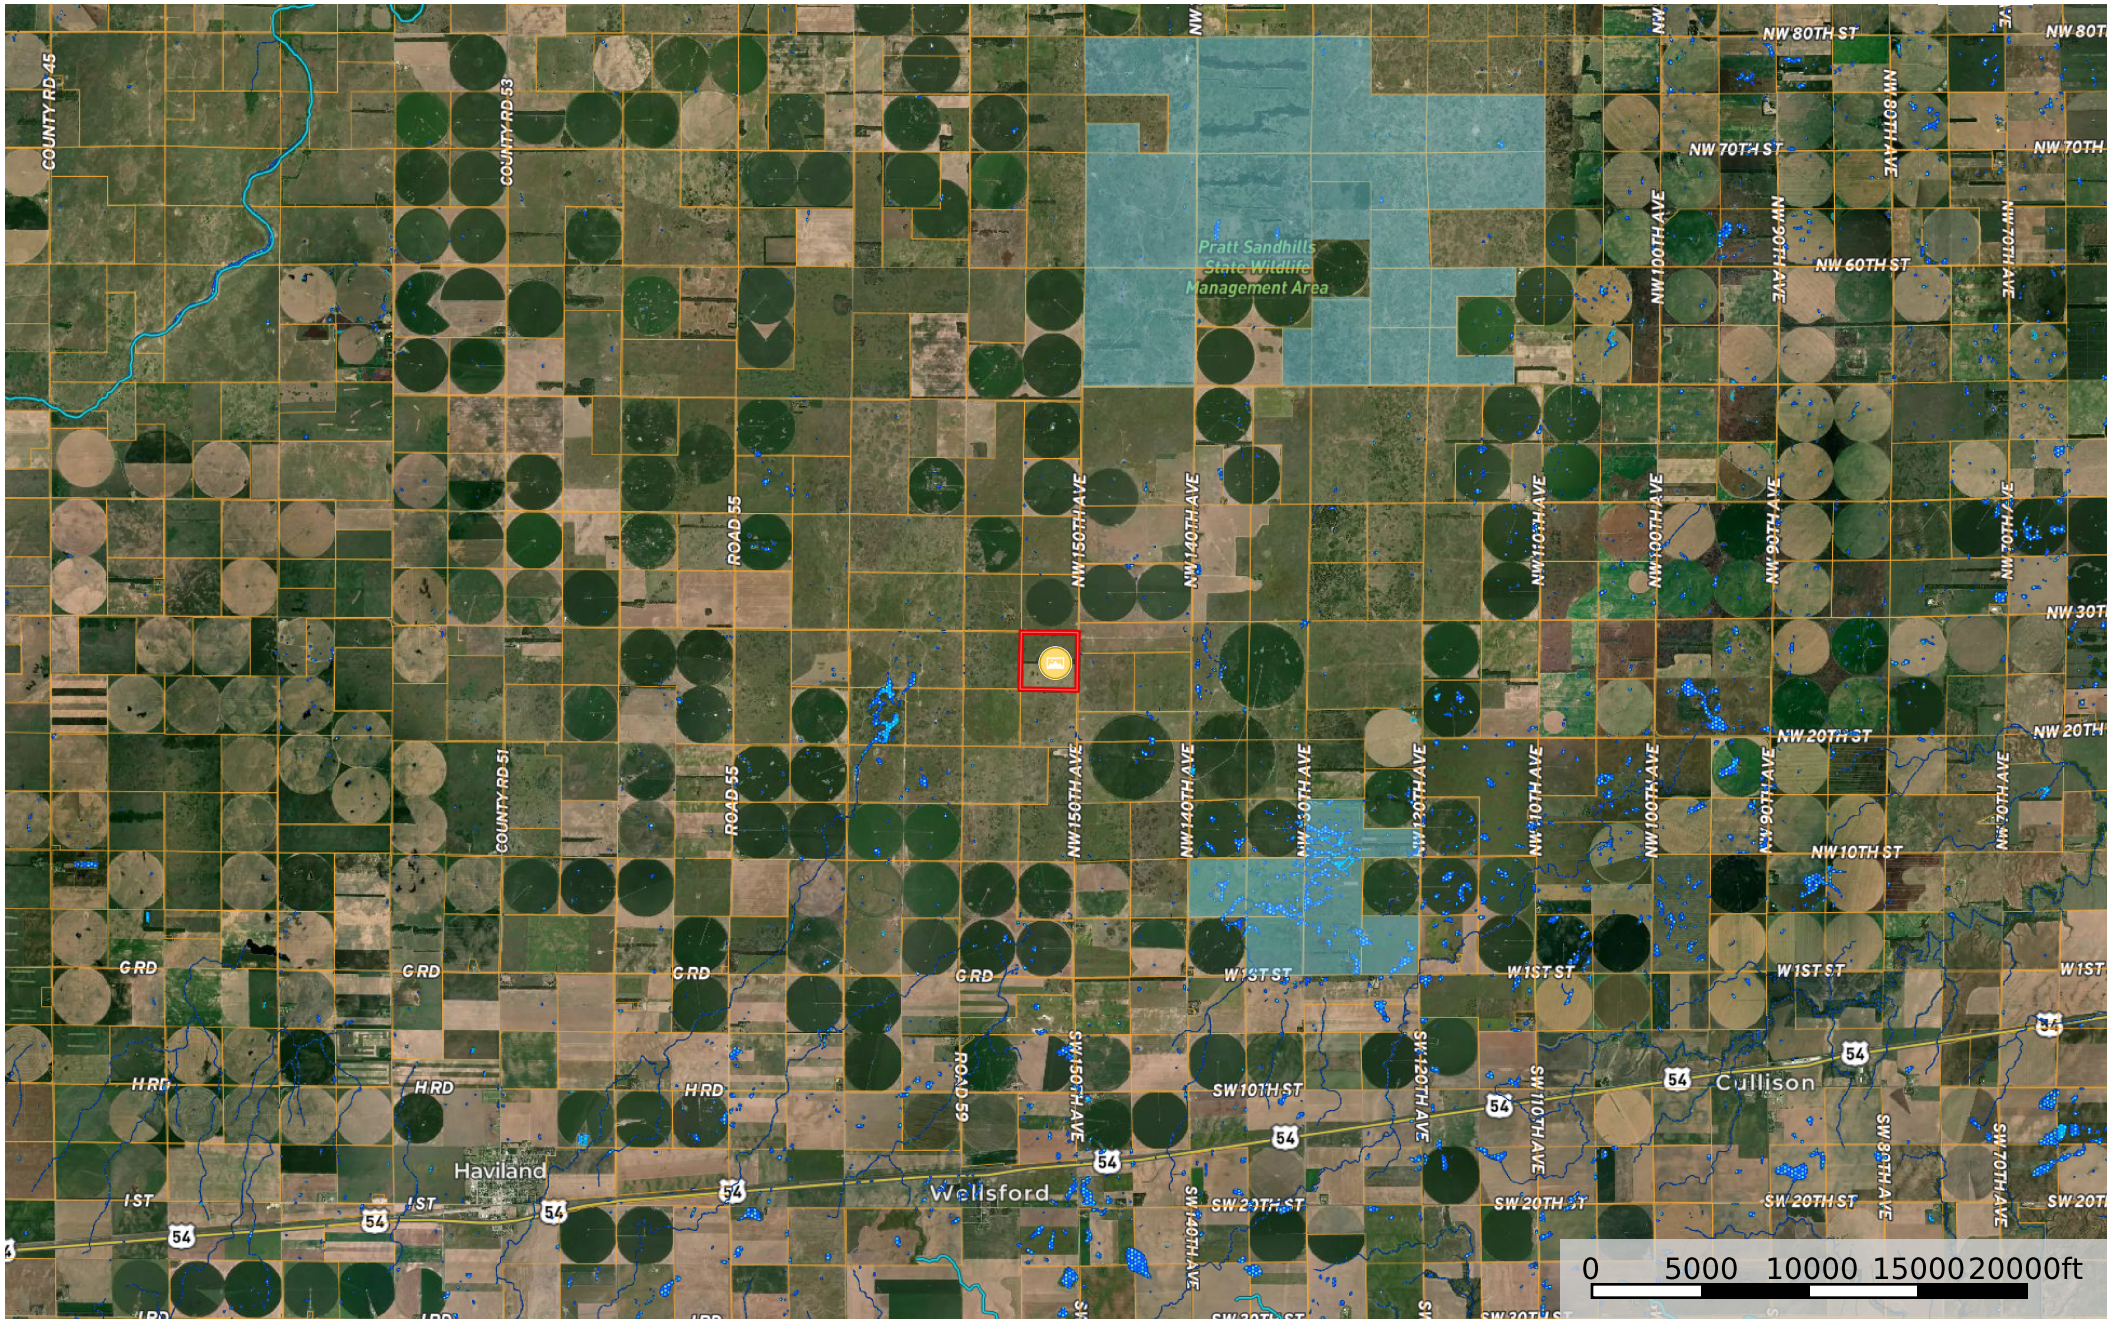

Sandhills Whitetail & Upland Hunting Quarter | Unit 16

Kiowa County, Kansas, 160 AC +/-

- Panoramic View 1
- Boundary
- Wetlands
- Riparian
- Forest Service
- State Land
- Fish and Wildlife
- National Park
- Other
- BLM
- Local Government
- Stream, Intermittent
- River/Creek
- Water Body