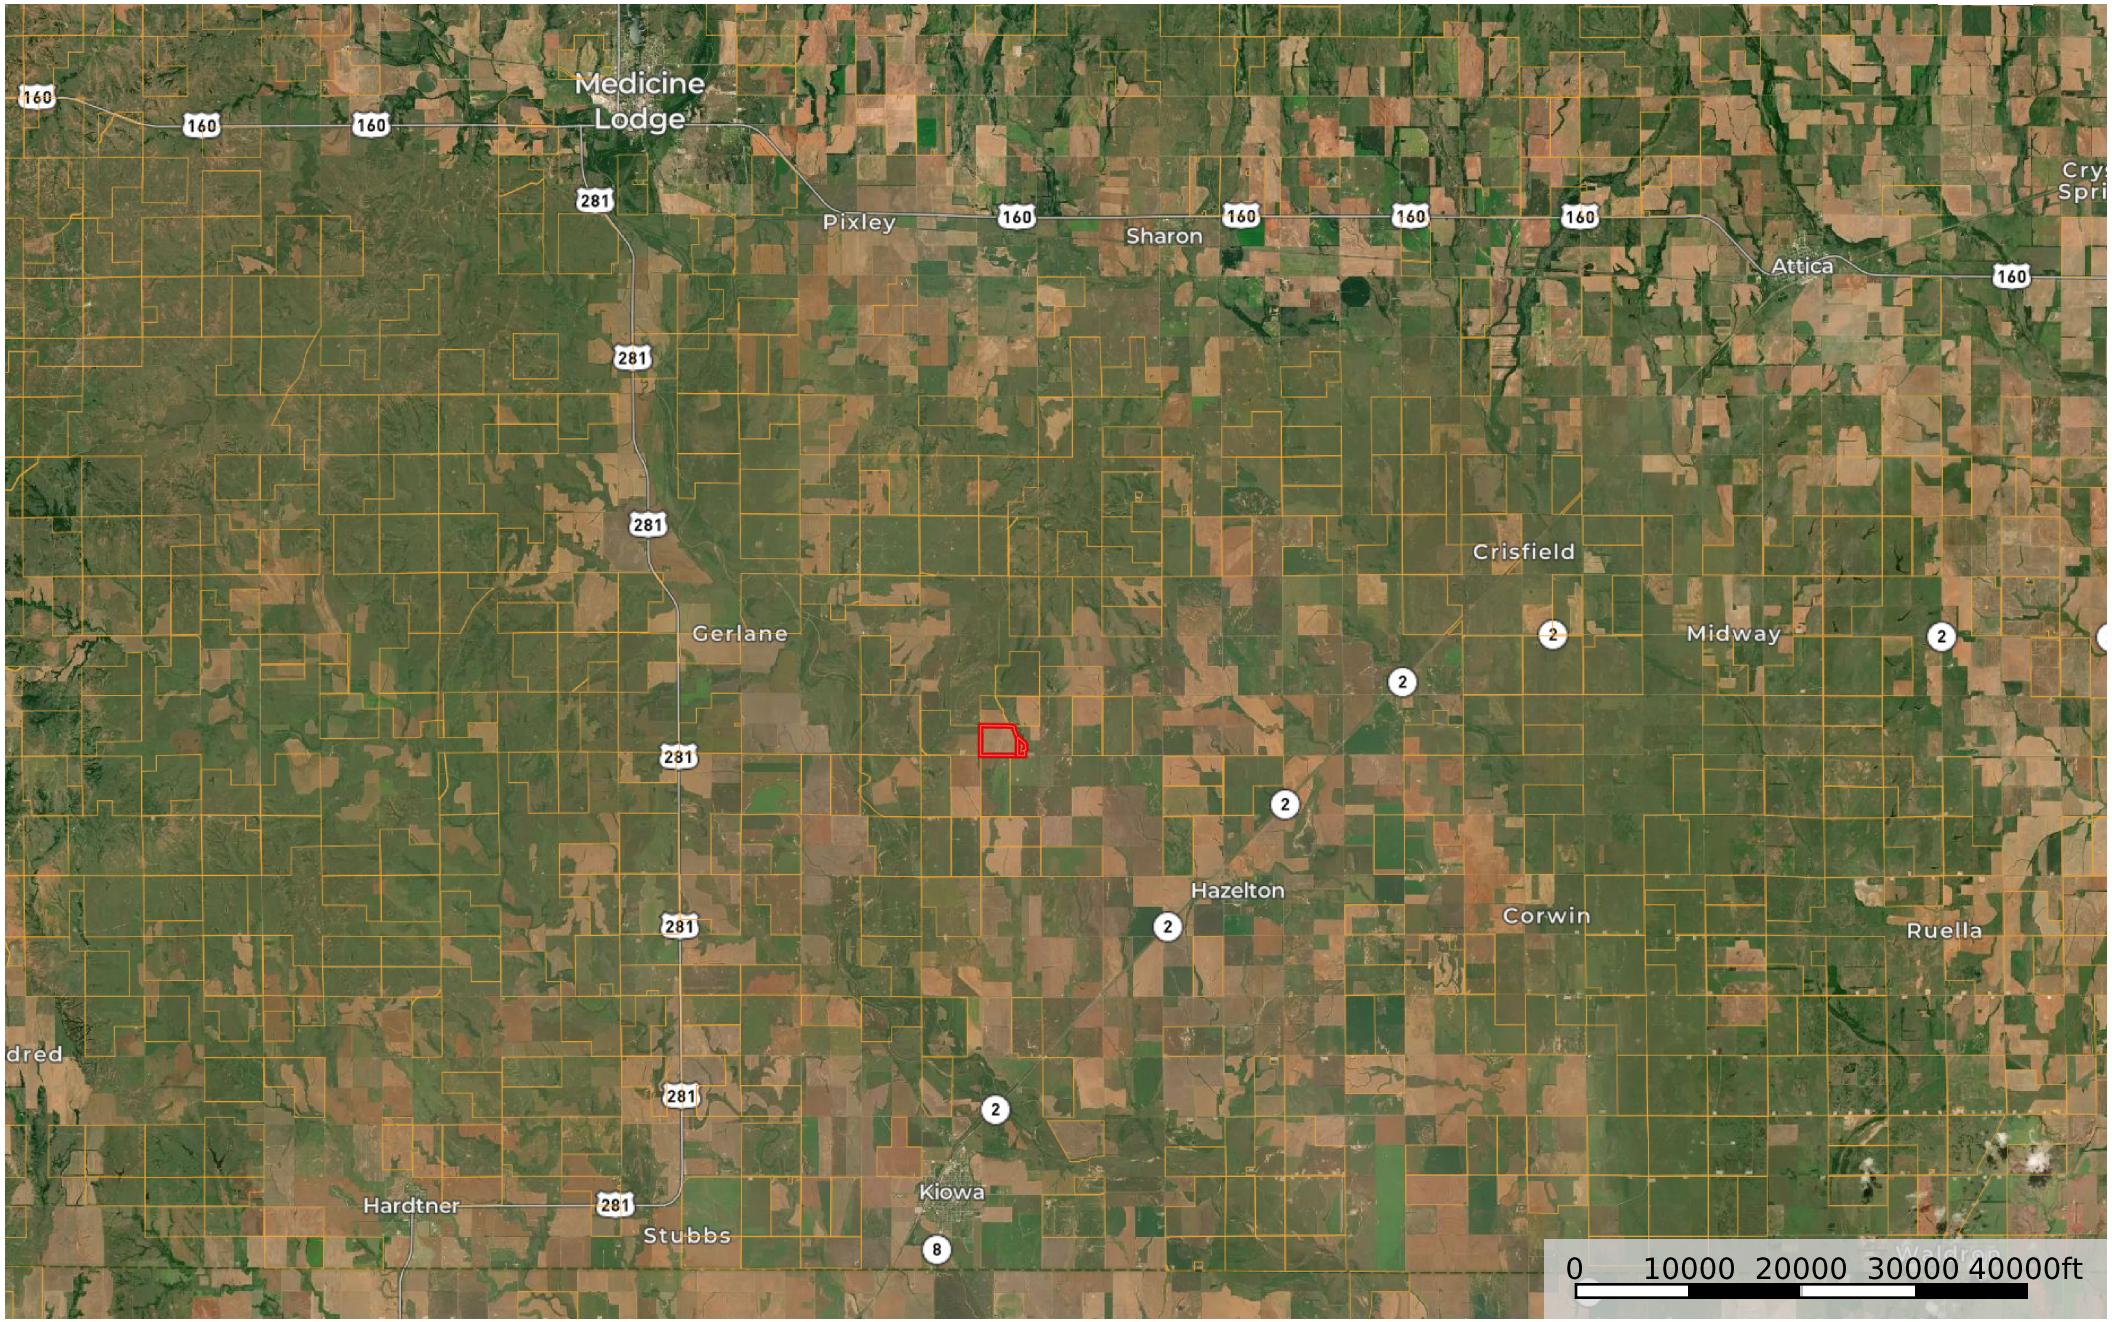

Luthi Farm Ground

Barber County, Kansas, 211.5 AC +/-

 Boundary