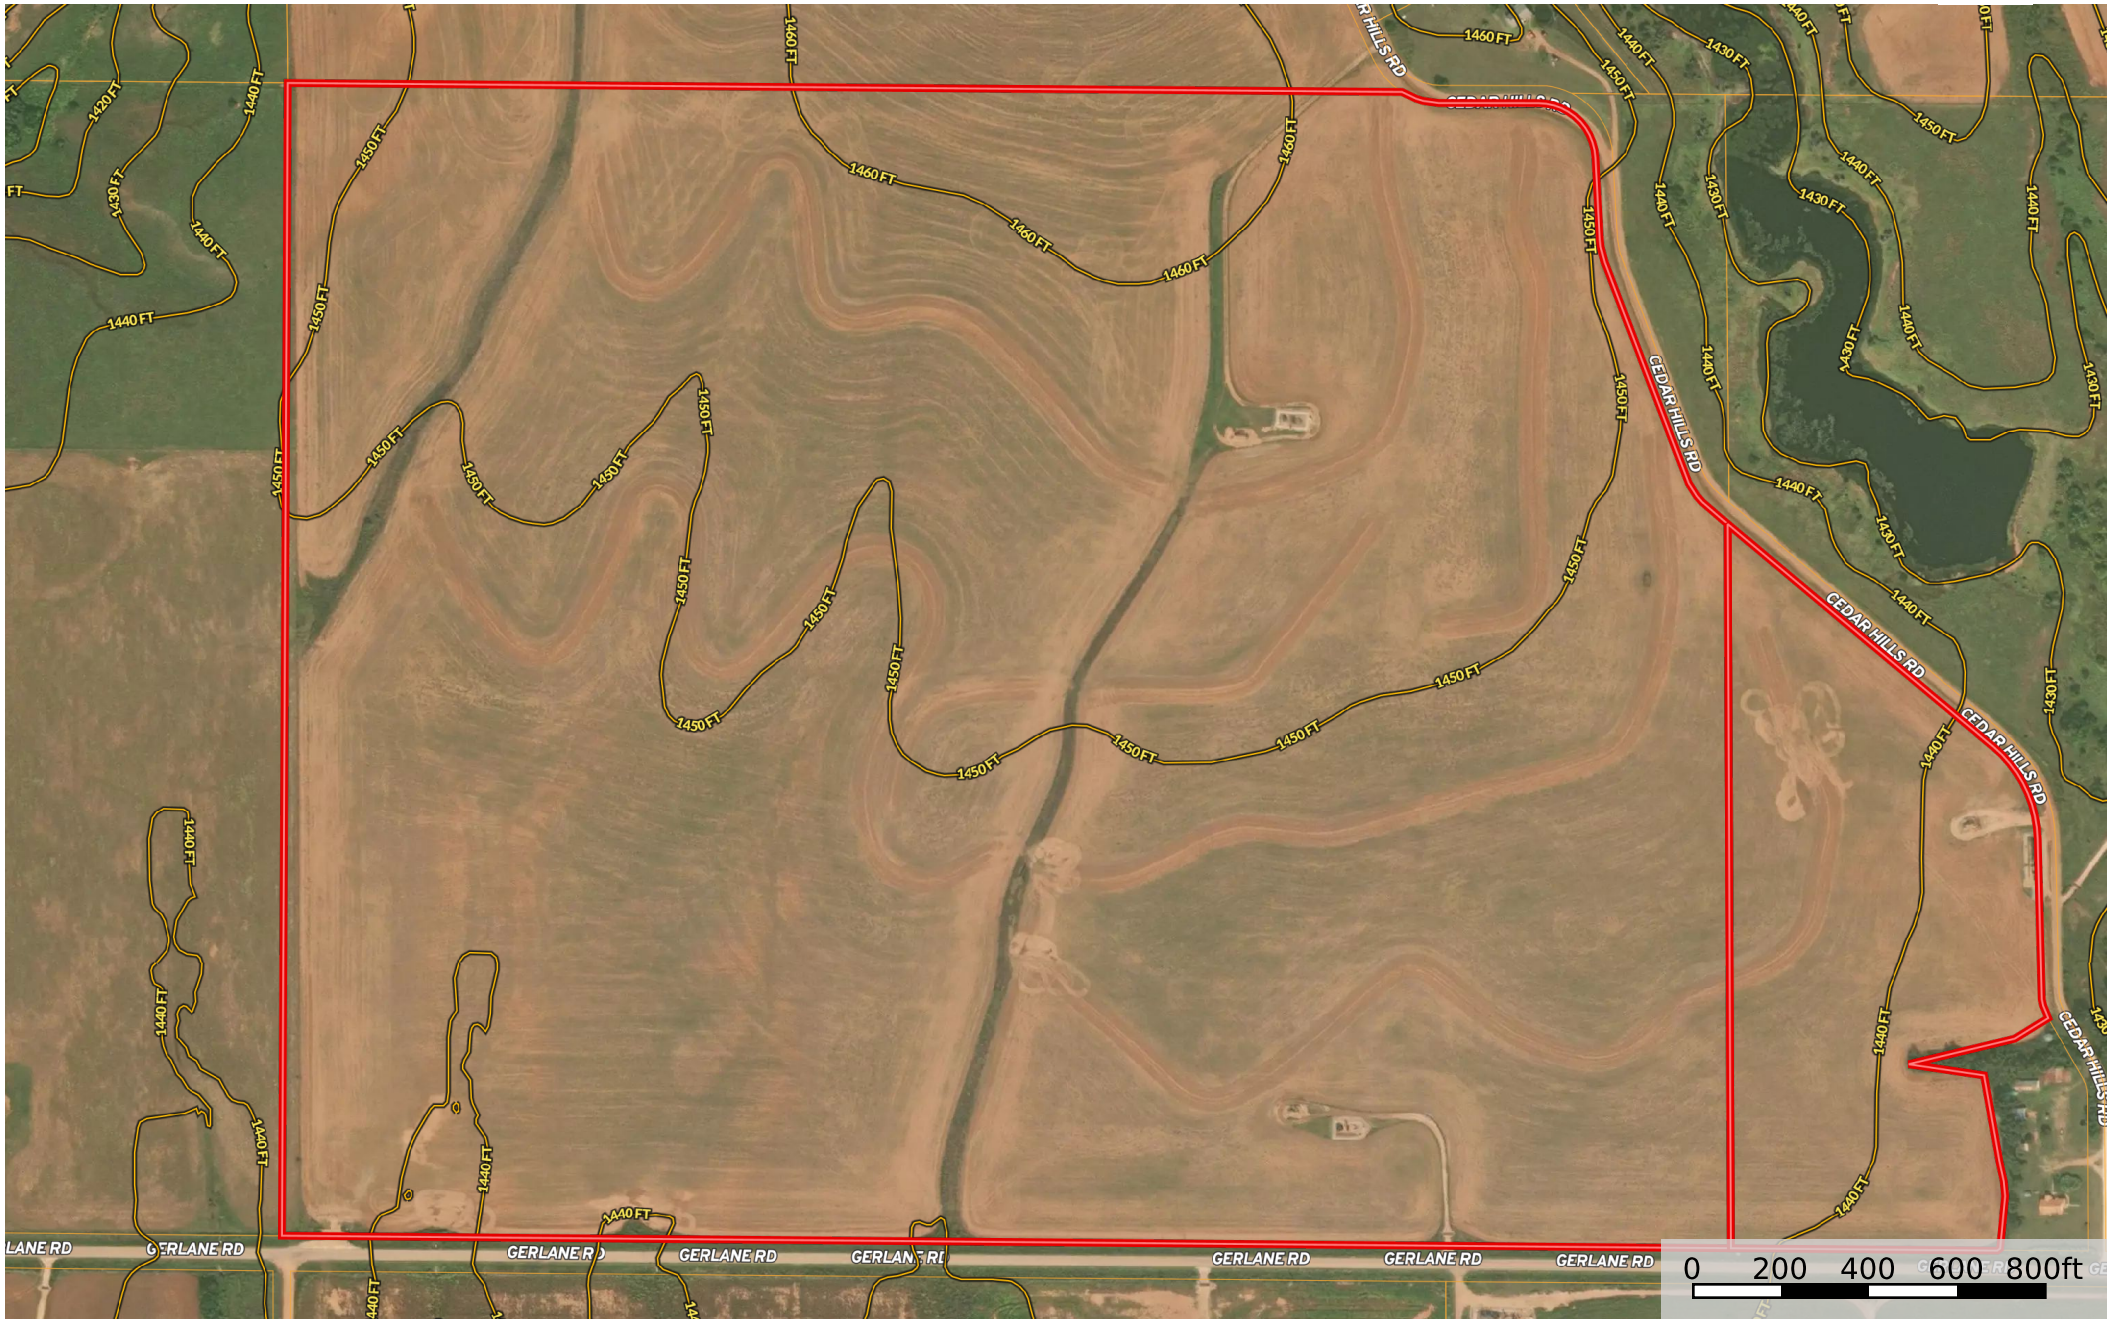

# Luthi Farm Ground

Barber County, Kansas, 211.5 AC +/-

 Boundary