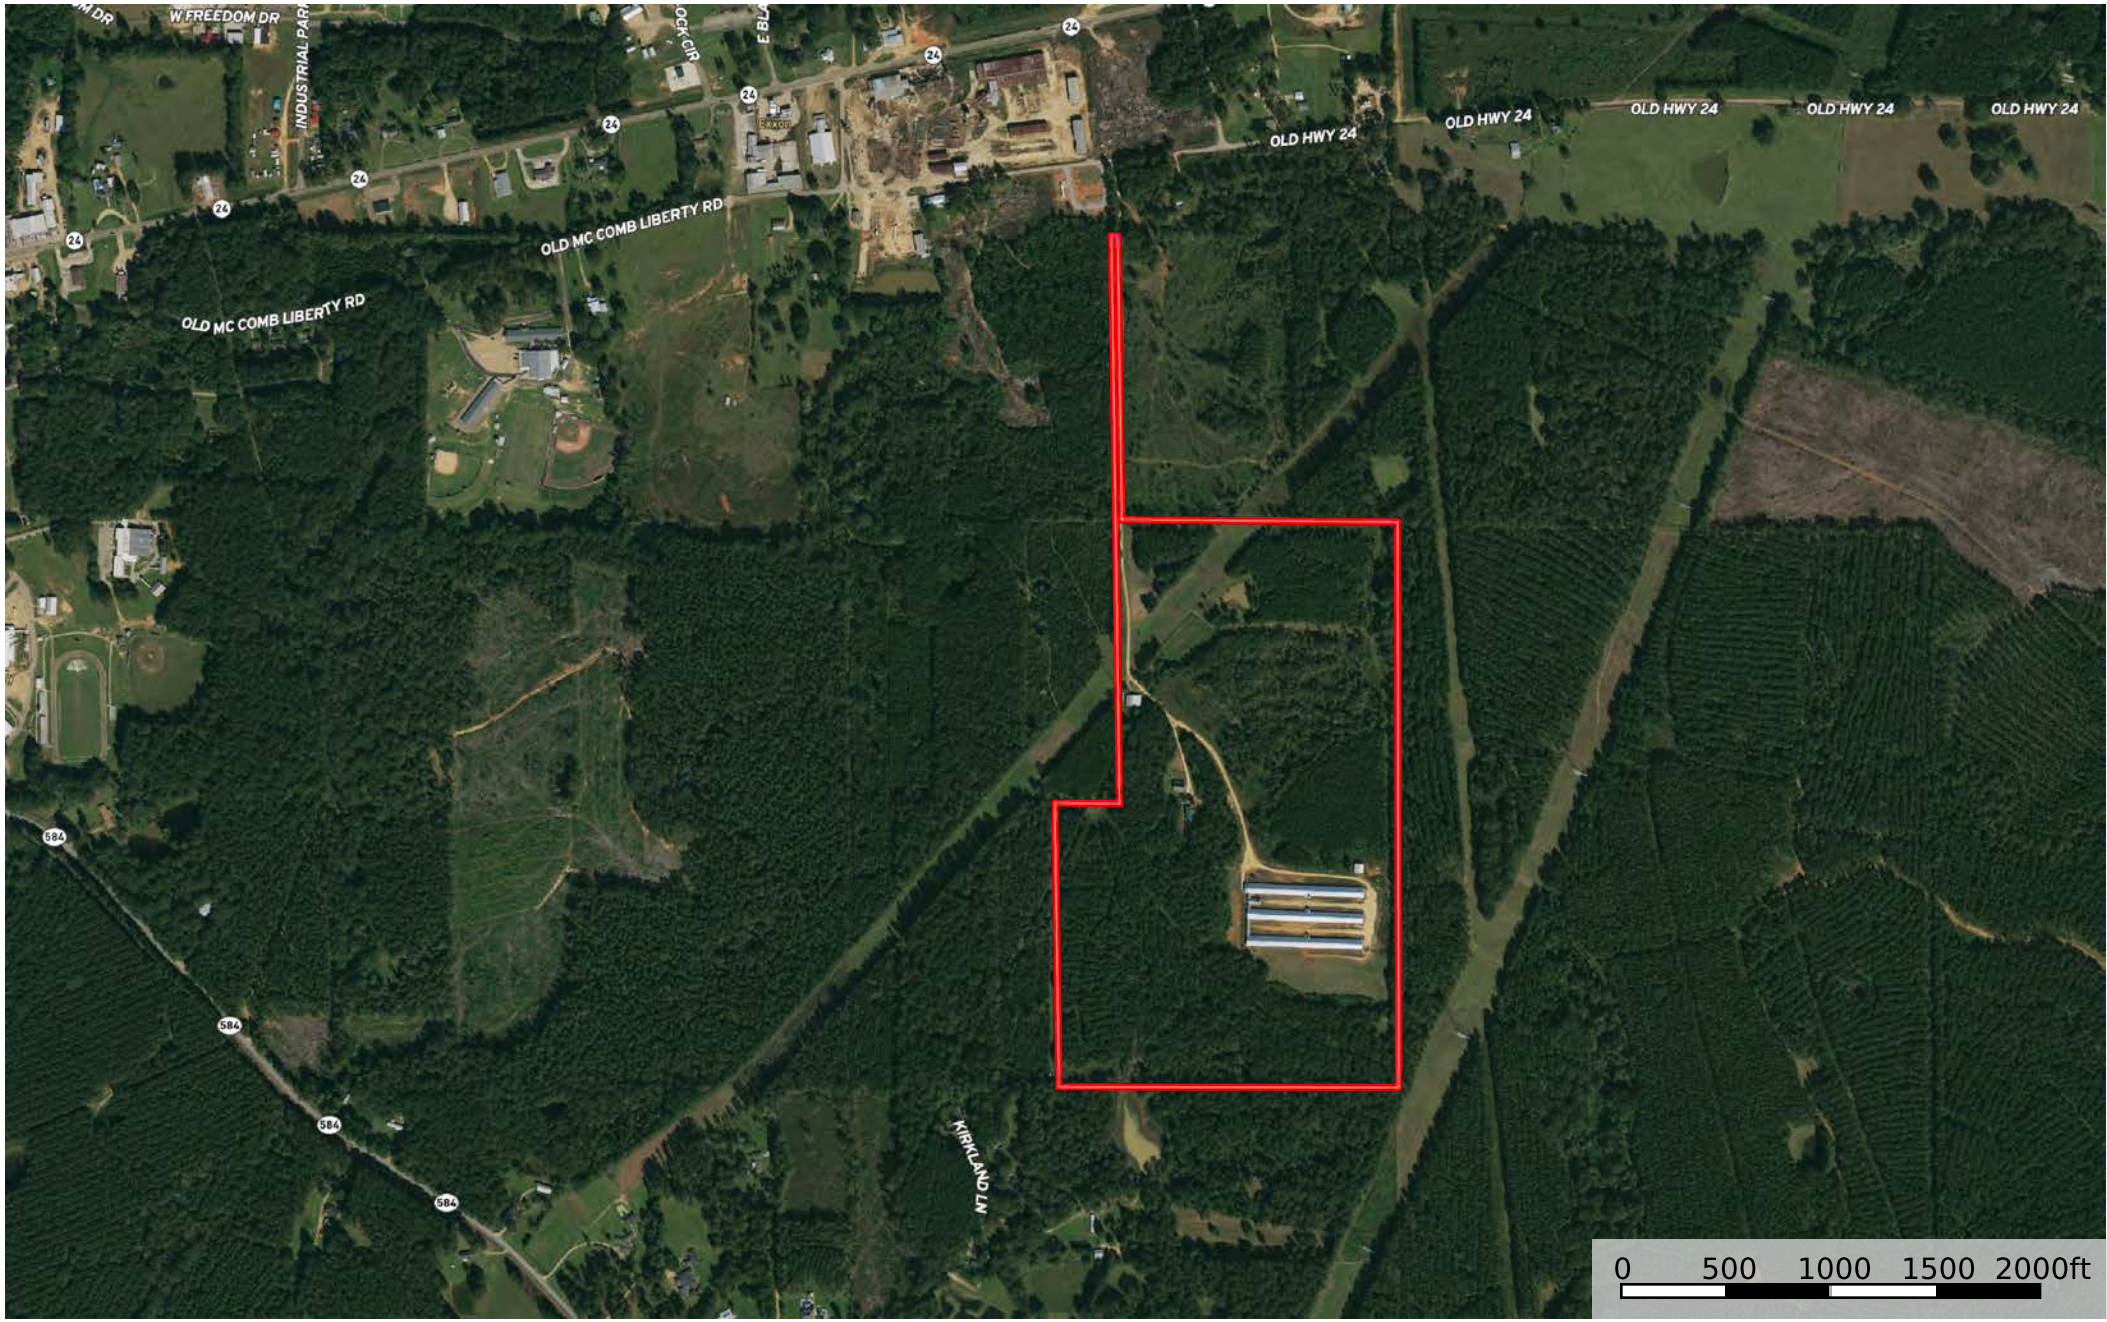

# JD-Maness Farm 92 acres

Mississippi, AC +/-

Boundary

# JD-Maness Farm 92 acres

Mississippi, AC +/-

 Boundary

JD-Maness Farm 92 acres  
Mississippi, AC +/-

Boundary