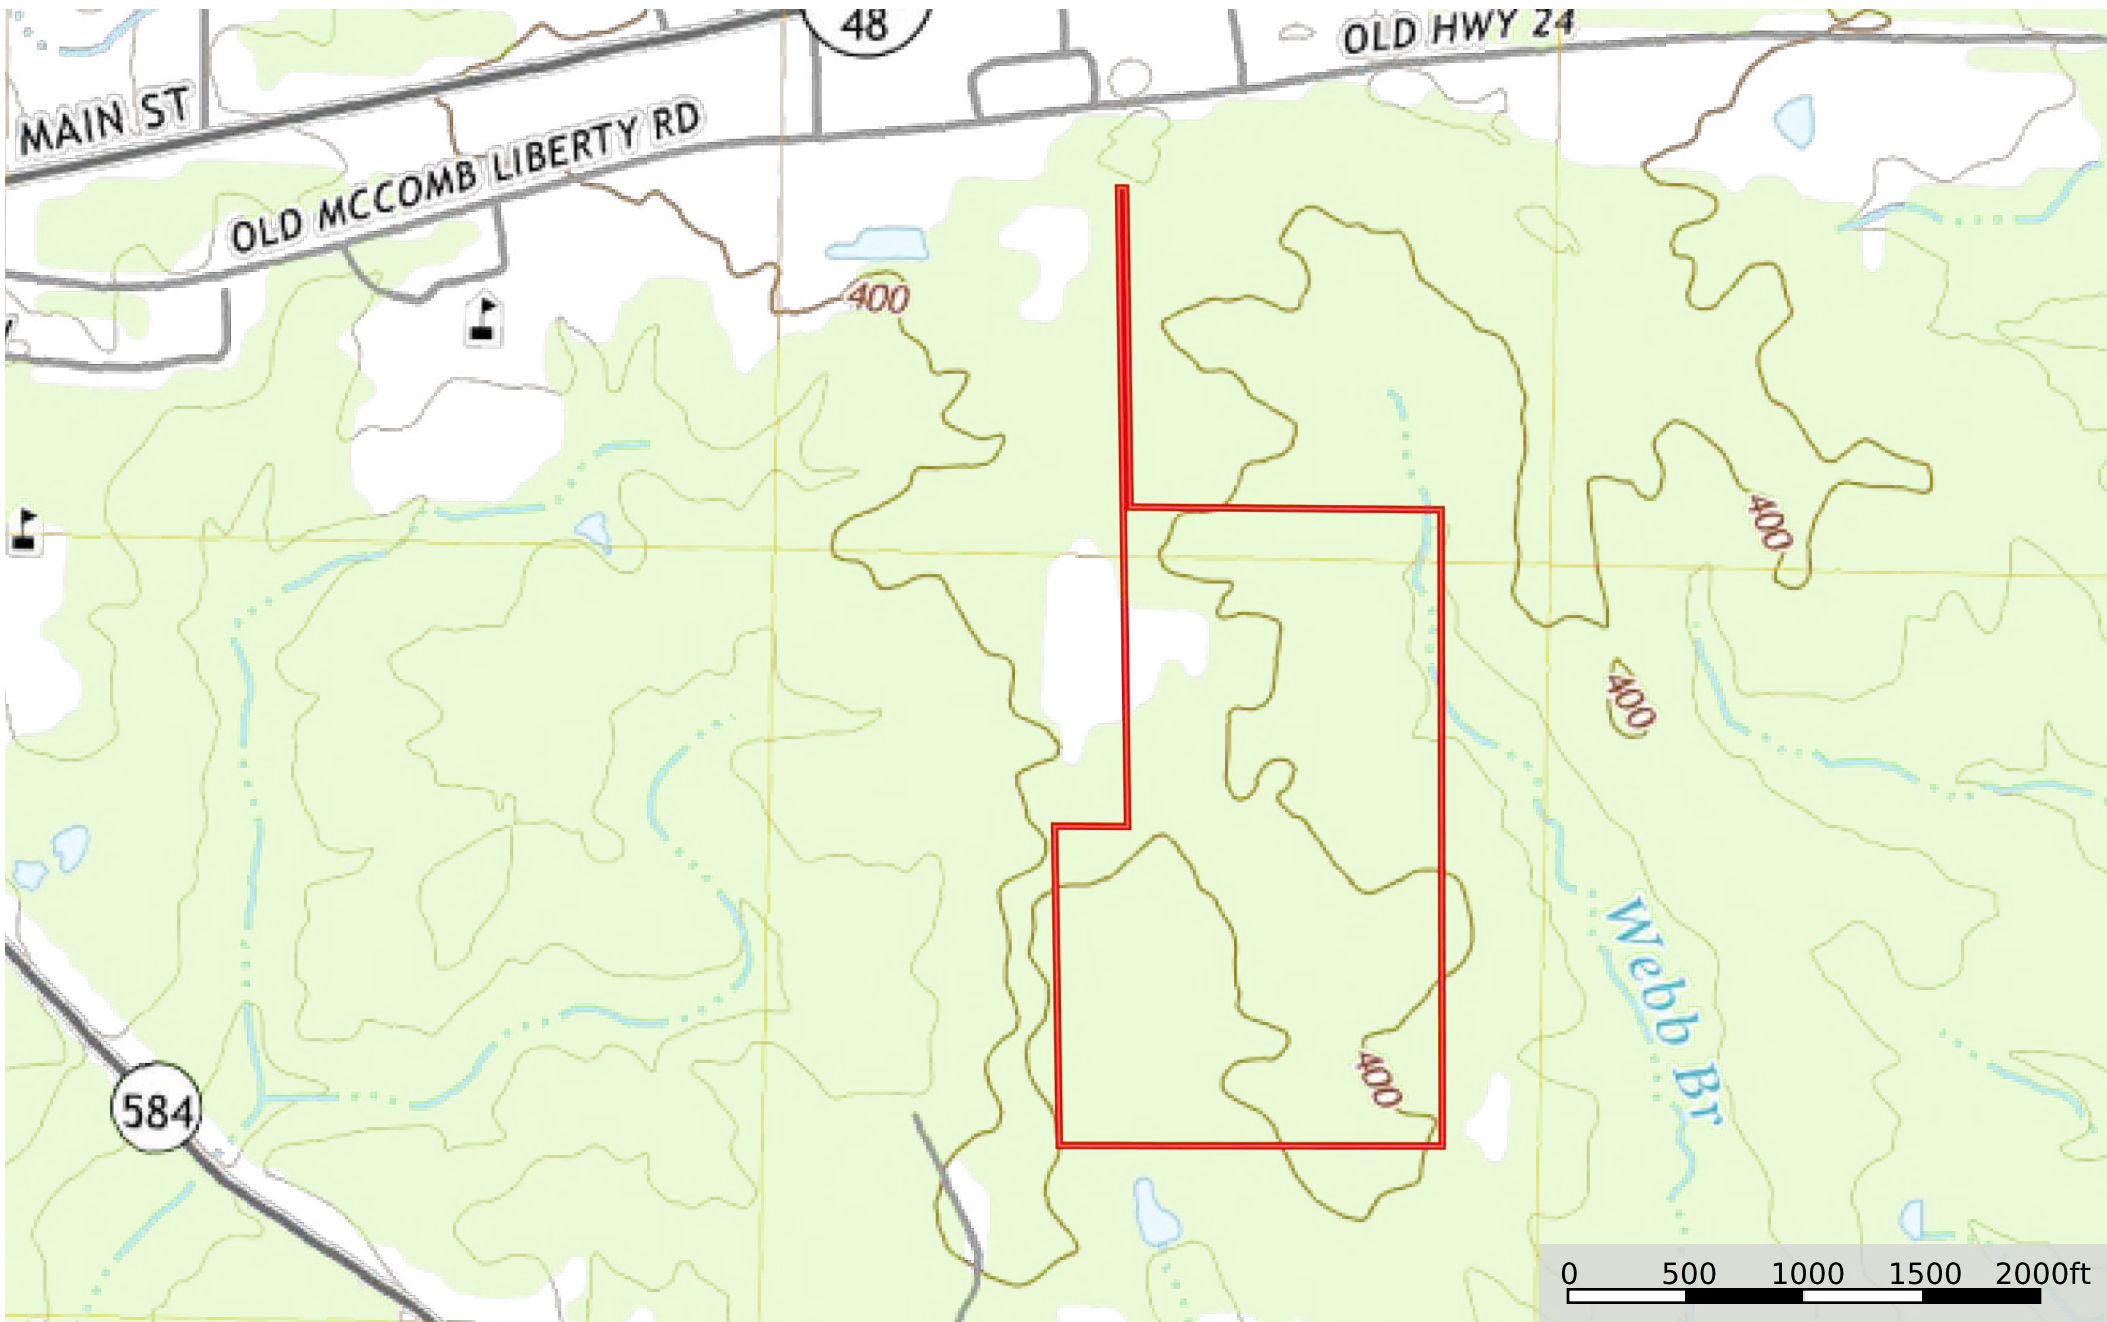

# JD-Maness Farm 92 acres

Mississippi, AC +/-

Boundary

# JD-Maness Farm 92 acres

Mississippi, AC +/-

 Boundary

JD-Maness Farm 92 acres  
Mississippi, AC +/-

Boundary