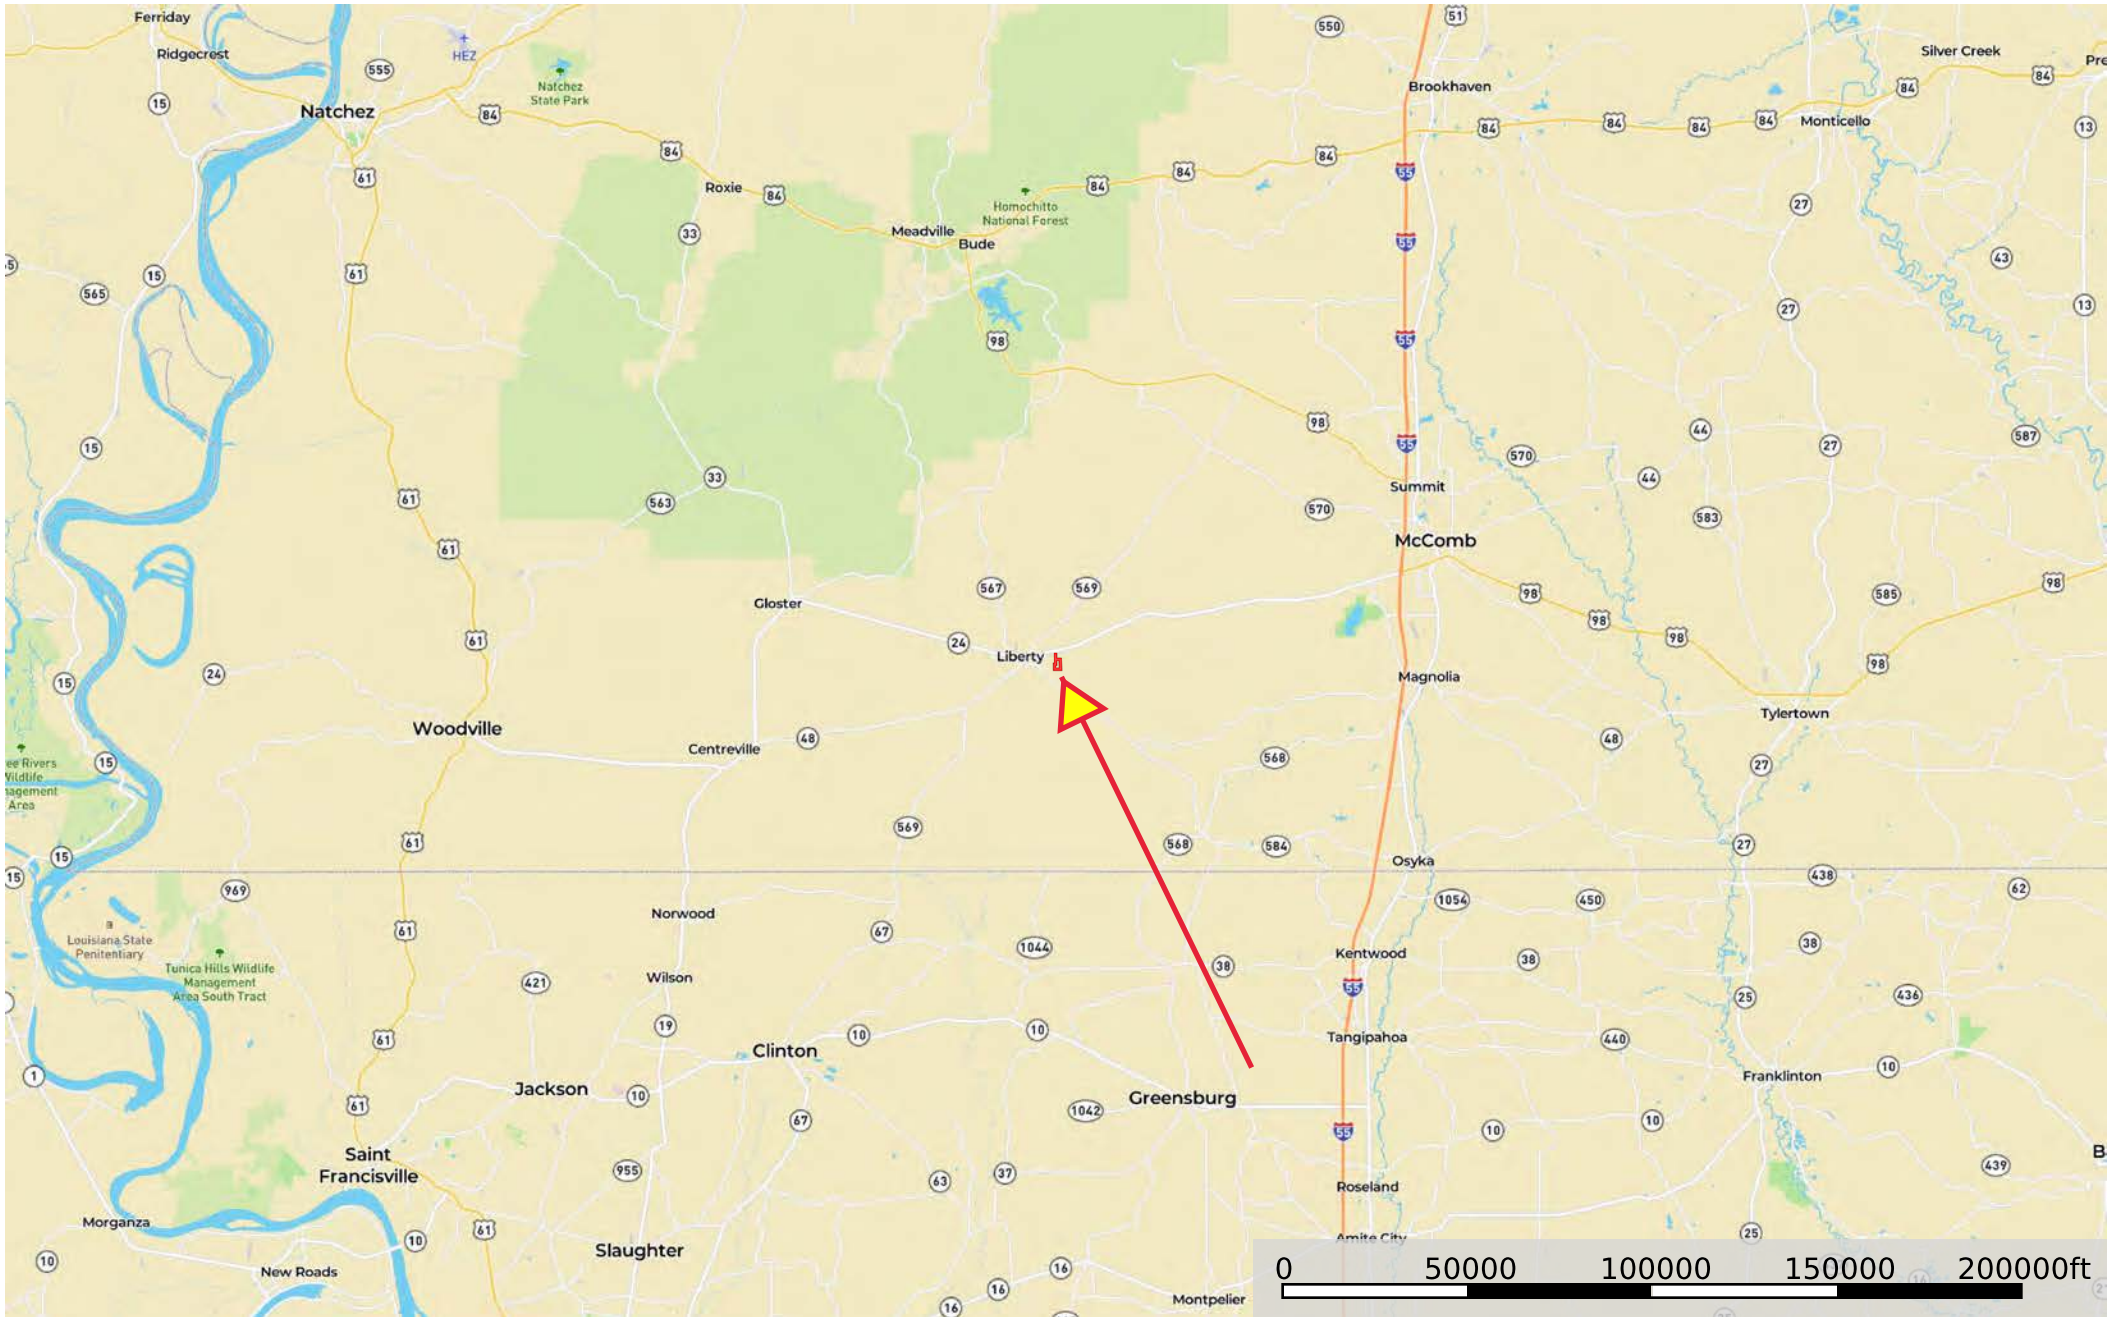

# JD-Maness Farm 92 acres

Mississippi, AC +/-

Boundary

# JD-Maness Farm 92 acres

Mississippi, AC +/-

 Boundary

JD-Maness Farm 92 acres  
Mississippi, AC +/-

Boundary