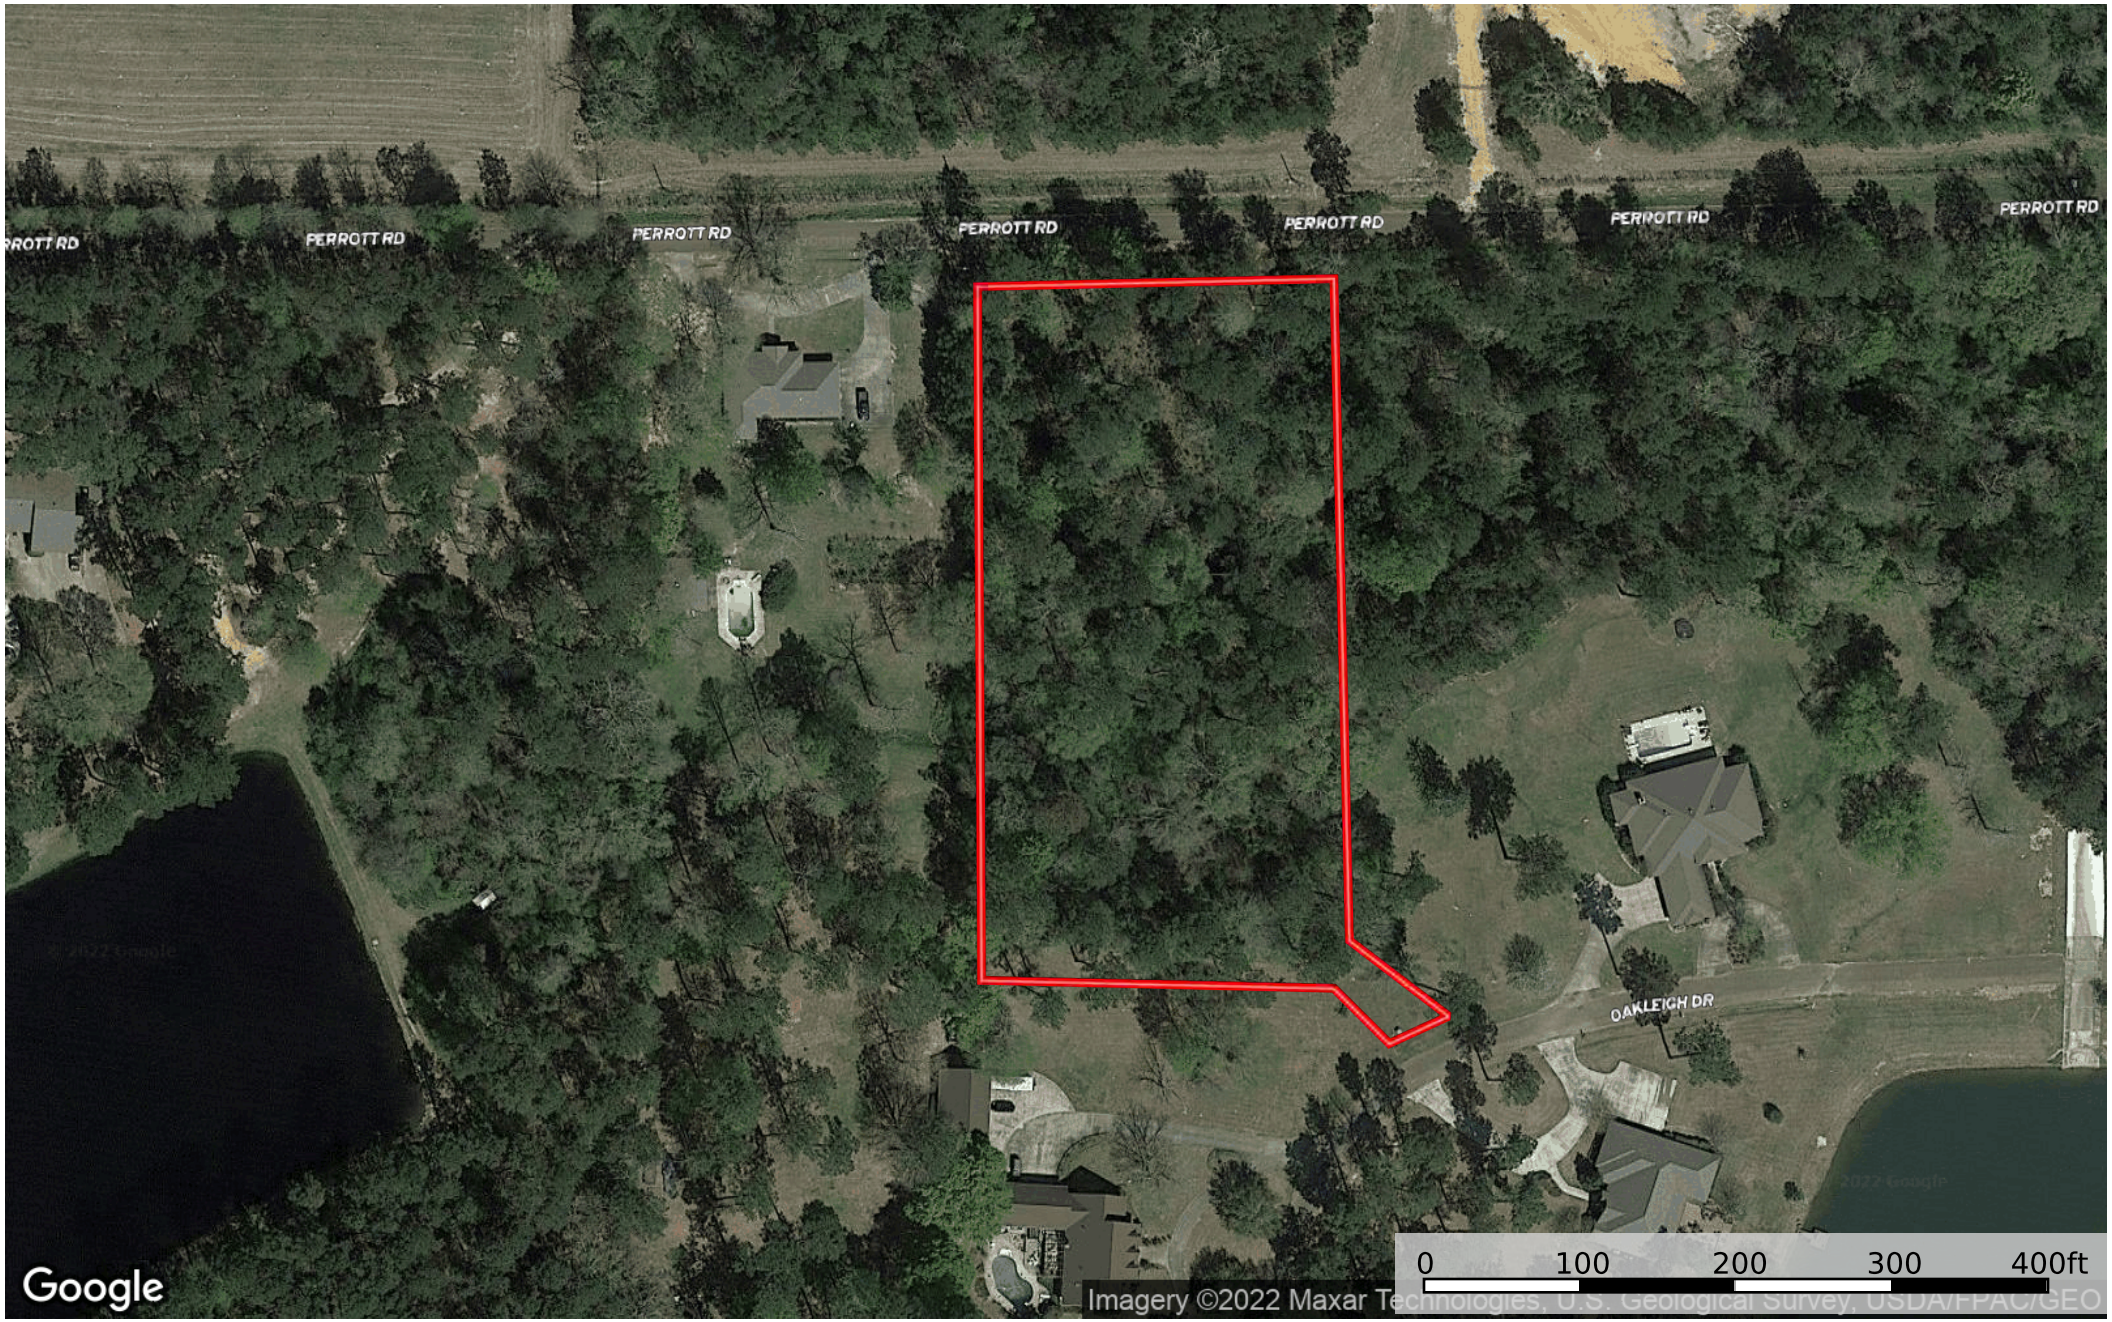

# KP Perrott Rd lot

Mississippi, 2.45 AC +/-

Boundary

# KP Perrott Rd lot

Mississippi, 2.45 AC +/-

Google

0 100 200 300 400ft

Imagery ©2022 Maxar Technologies, U.S. Geological Survey, USDA/FPA/IGEO

Boundary