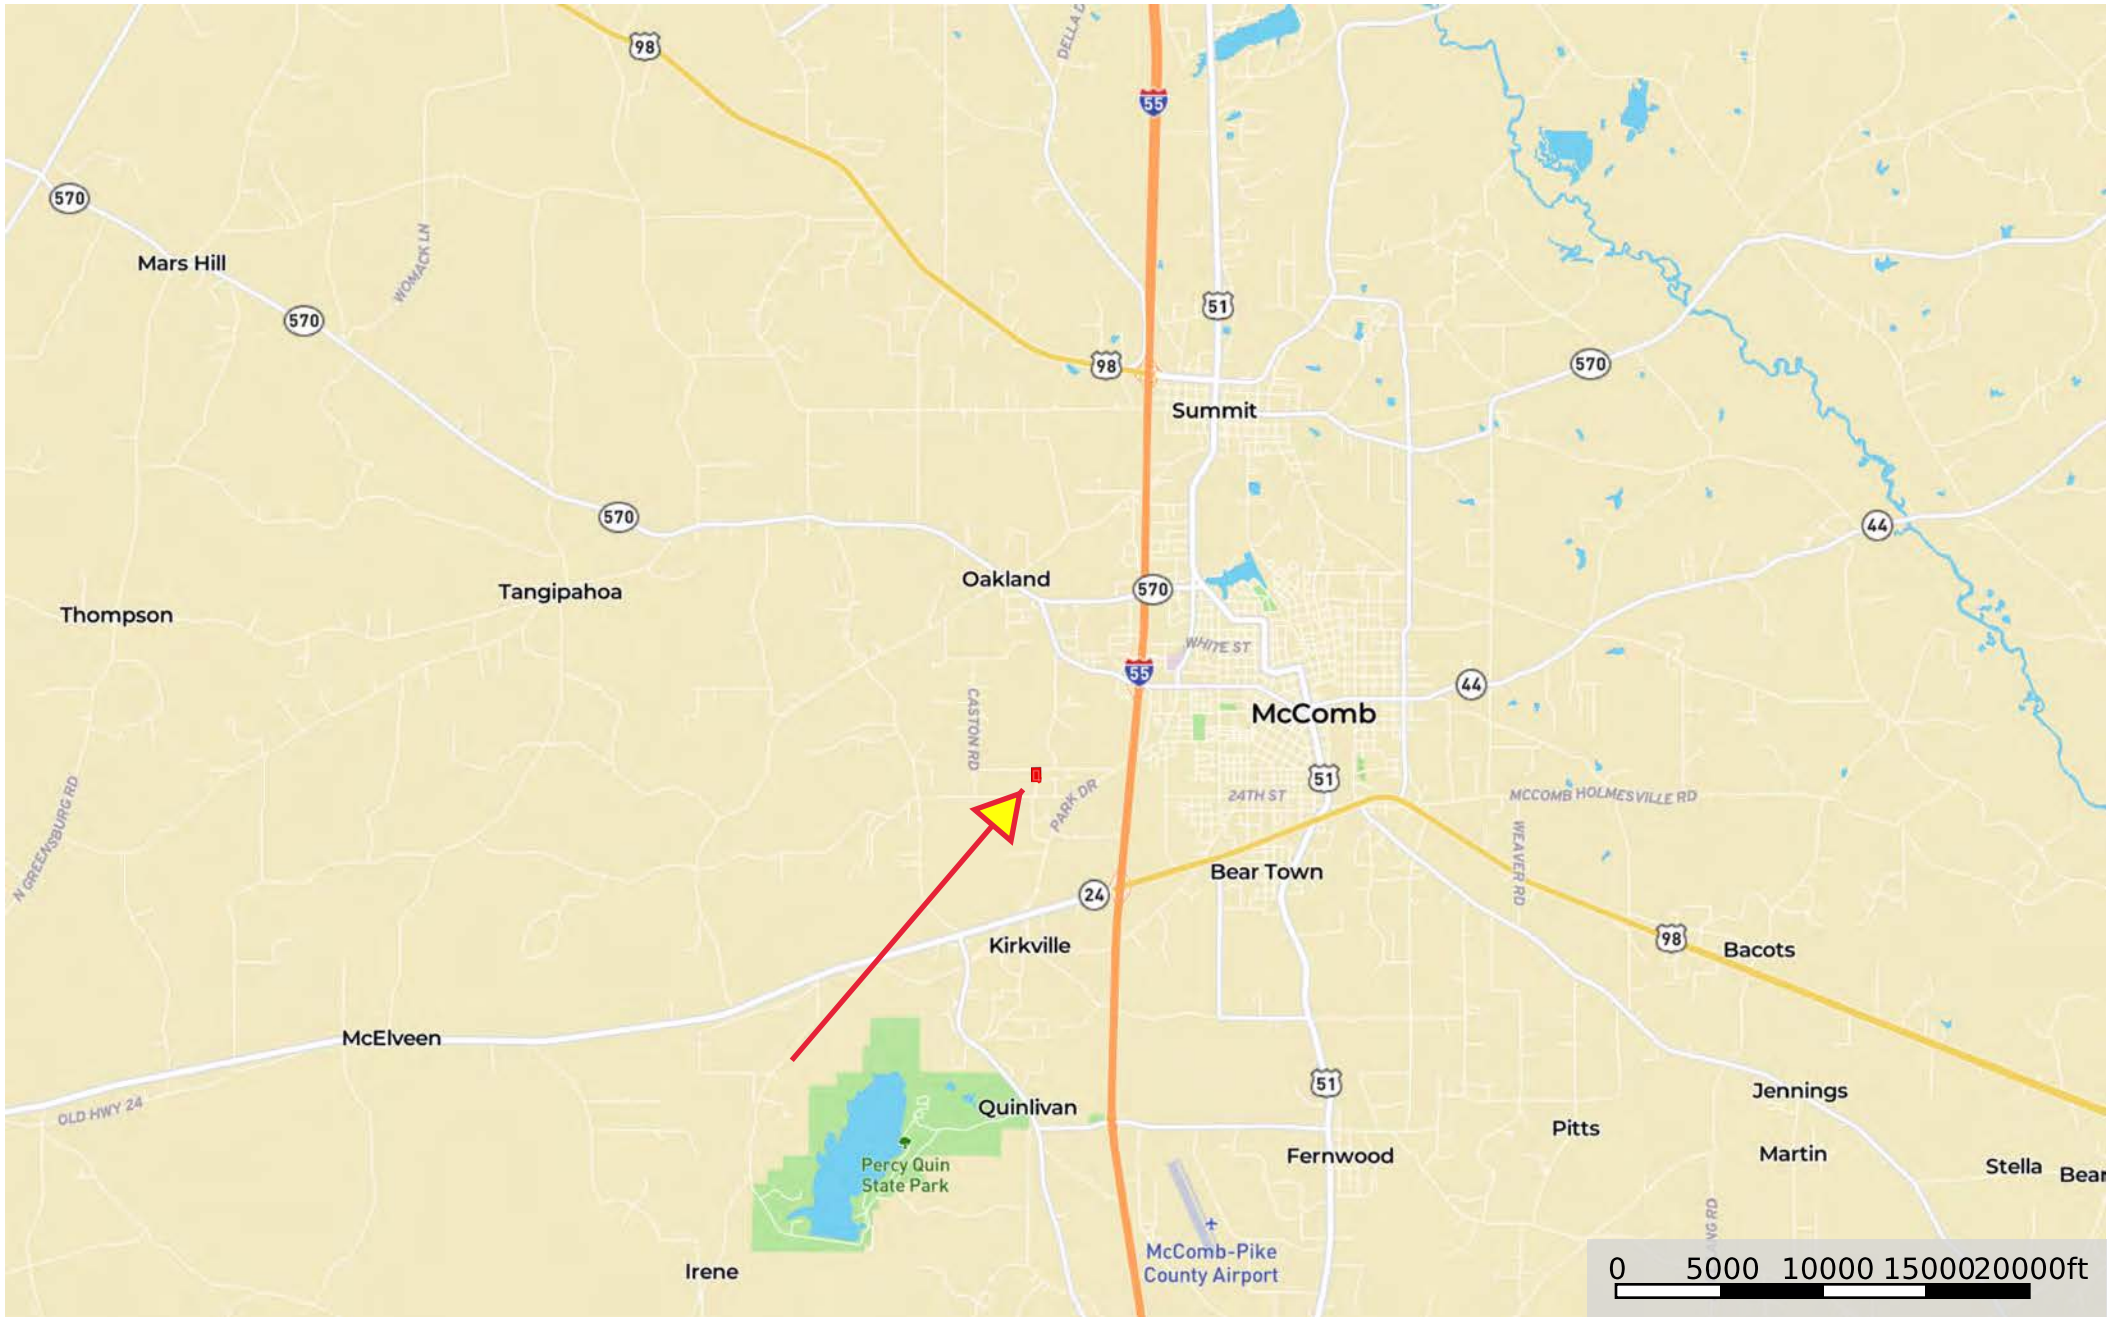

# KP Perrott Rd lot

Mississippi, 2.45 AC +/-

Boundary

# KP Perrott Rd lot

Mississippi, 2.45 AC +/-

Google

0 100 200 300 400ft

Imagery ©2022 Maxar Technologies, U.S. Geological Survey, USDA/FPA/IGEO

Boundary