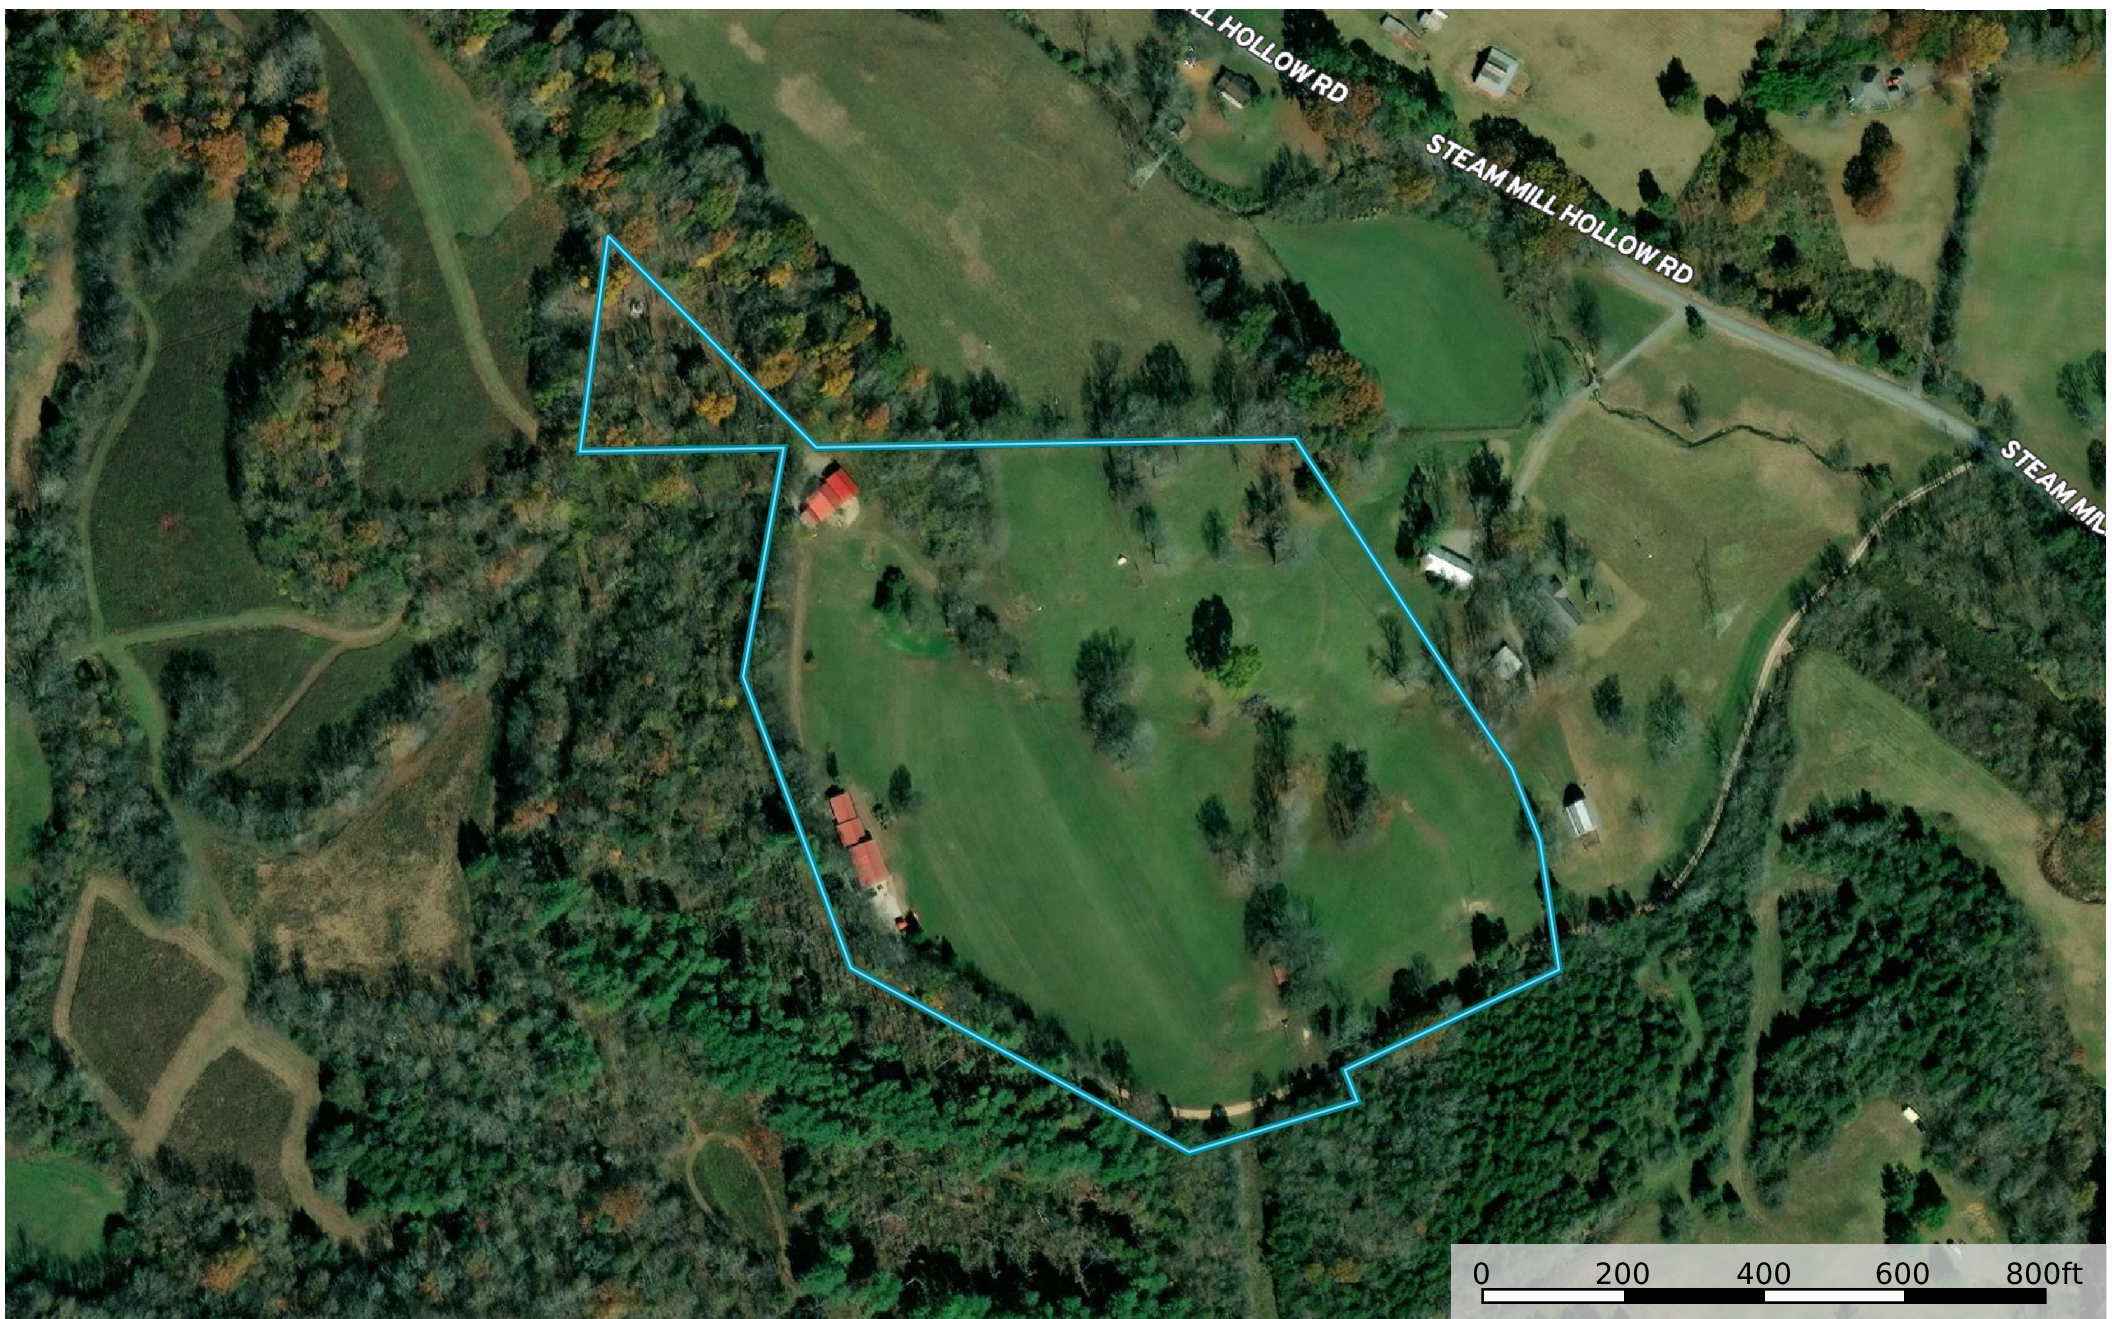

5123 Steam Mill Hollow Rd
Tennessee, AC +/-

 Boundary 1

McEwen Group makes no warranties or guarantees as to the completeness or accuracy thereof.

 The information contained herein was obtained from sources deemed to be reliable. Land id® Services makes no warranties or guarantees as to the completeness or accuracy thereof.