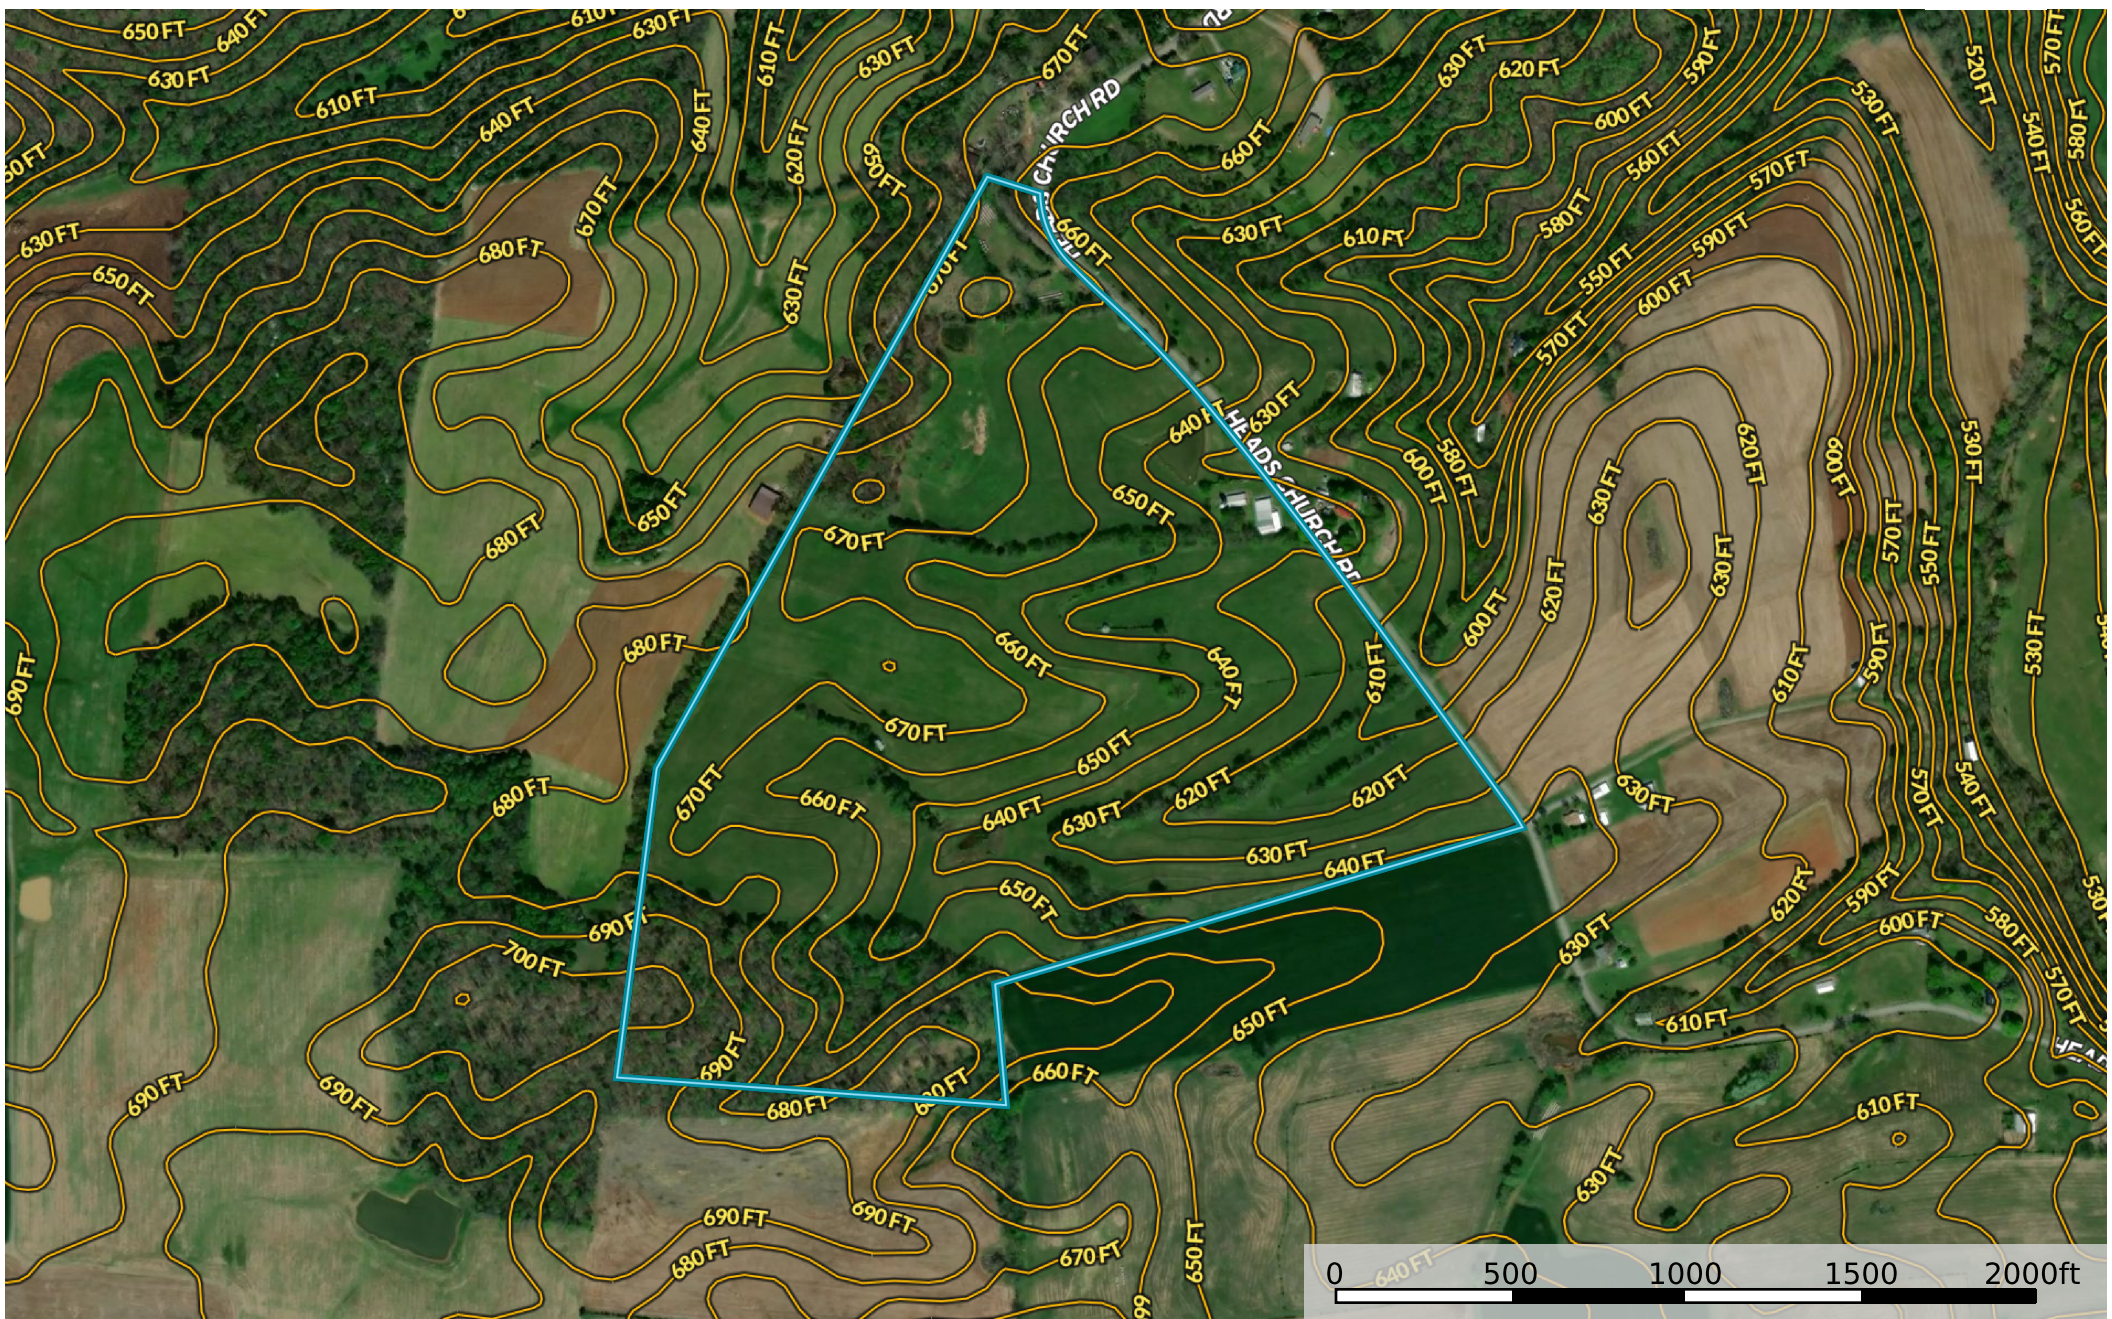

3620 Heads Church Rd 89 acres Tennessee, AC +/-

 Boundary

McEwen Group makes no warranties or guarantees as to the completeness or accuracy thereof.

 The information contained herein was obtained from sources deemed to be reliable. Land id™ Services makes no warranties or guarantees as to the completeness or accuracy thereof.