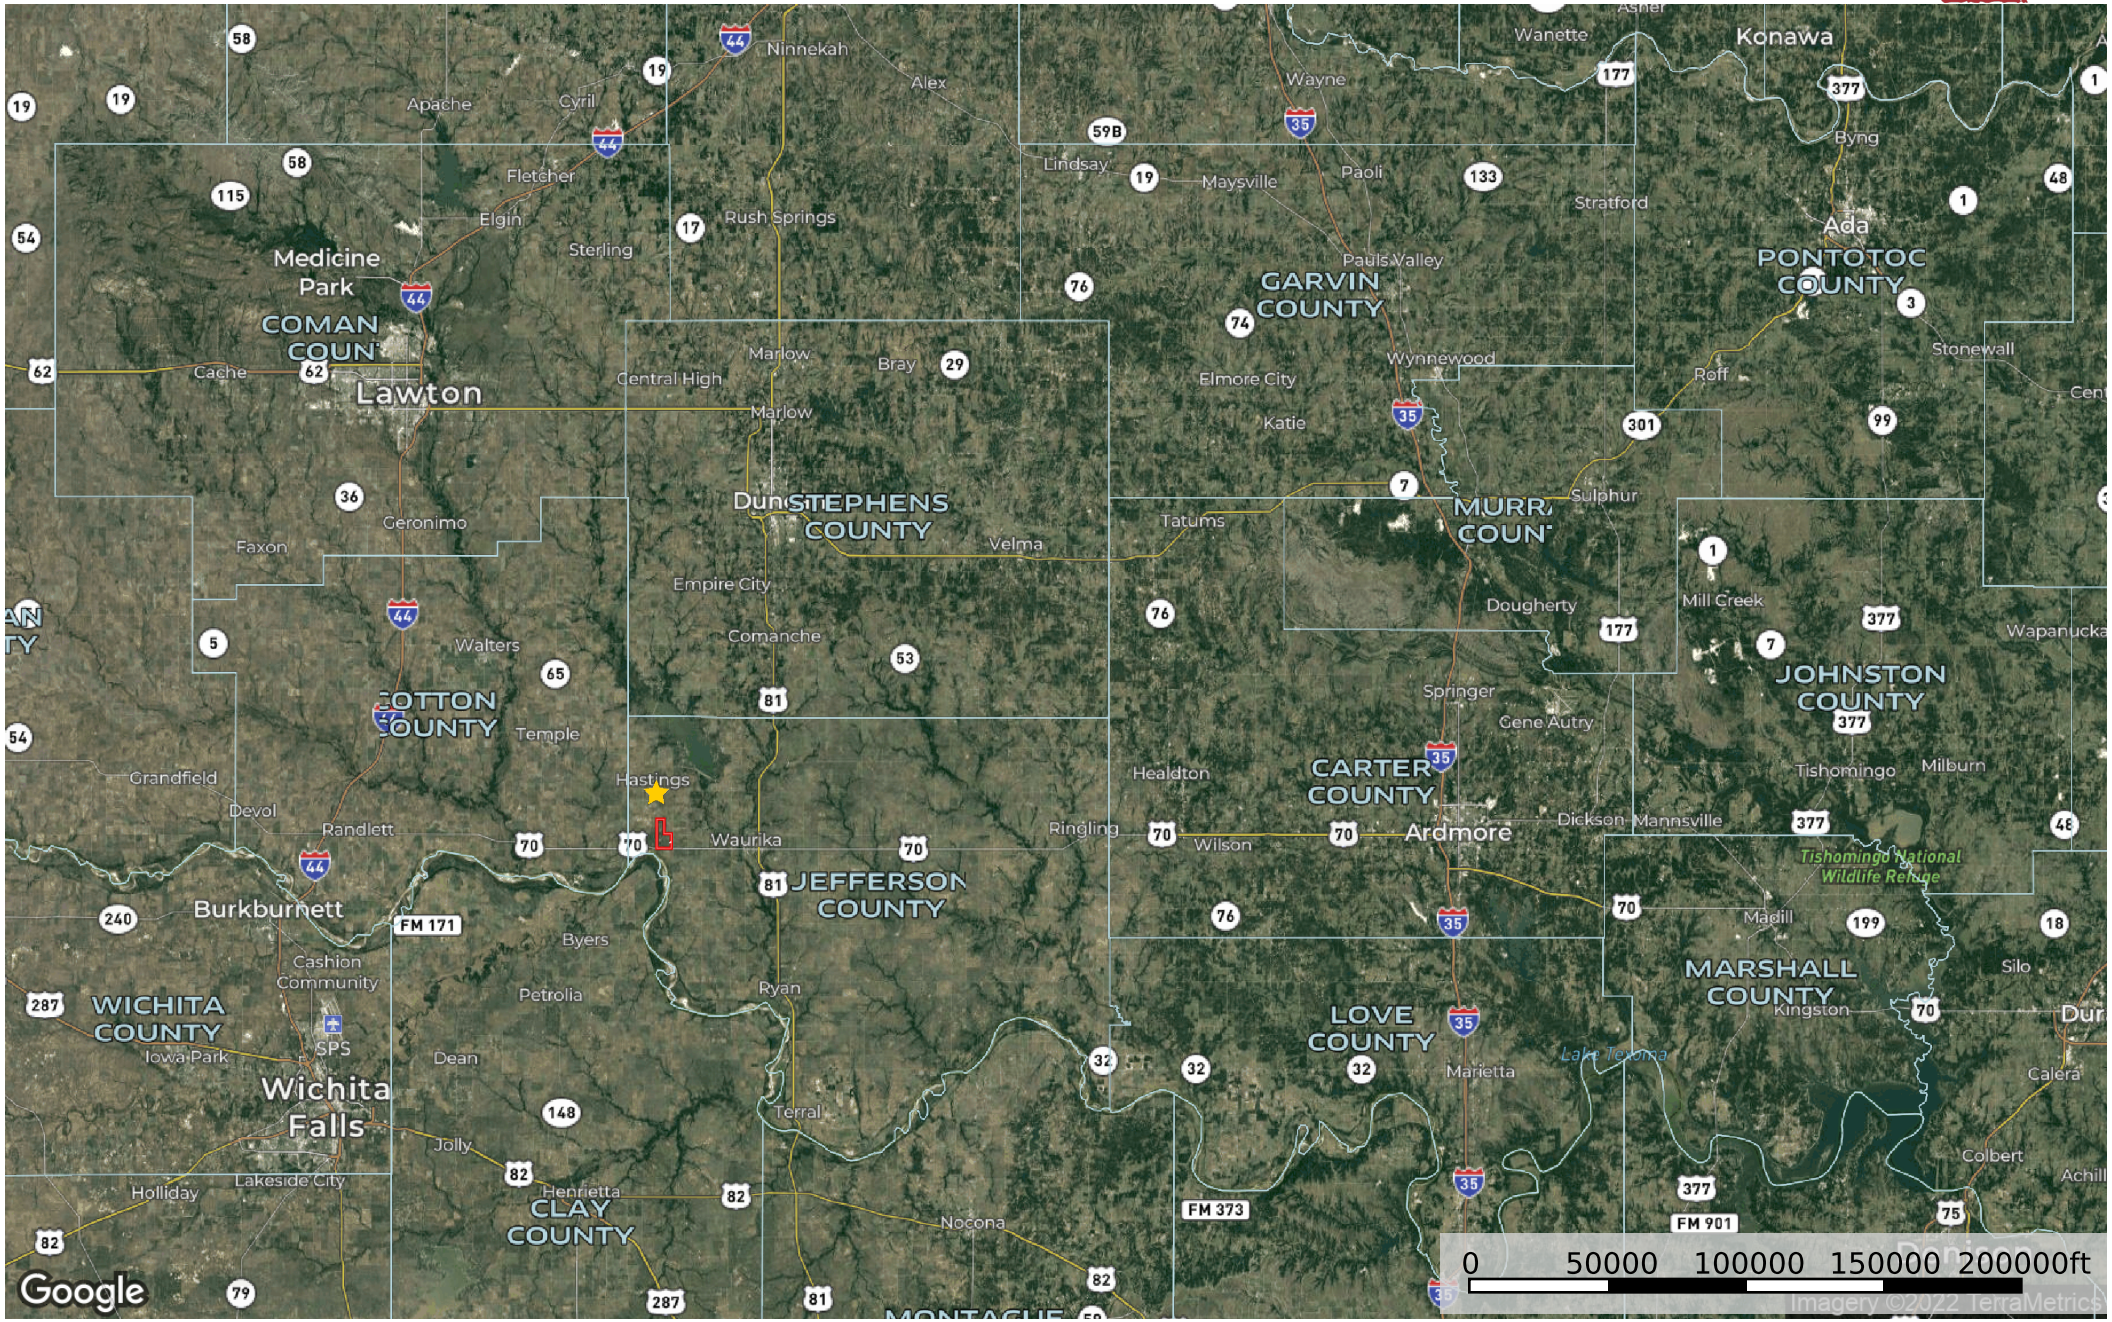

Mesquite Canyon Ranch 958 Locator

Jefferson County, Oklahoma, 958 AC +/-

- ★ Star
- Fence
- Mesquite Canyon