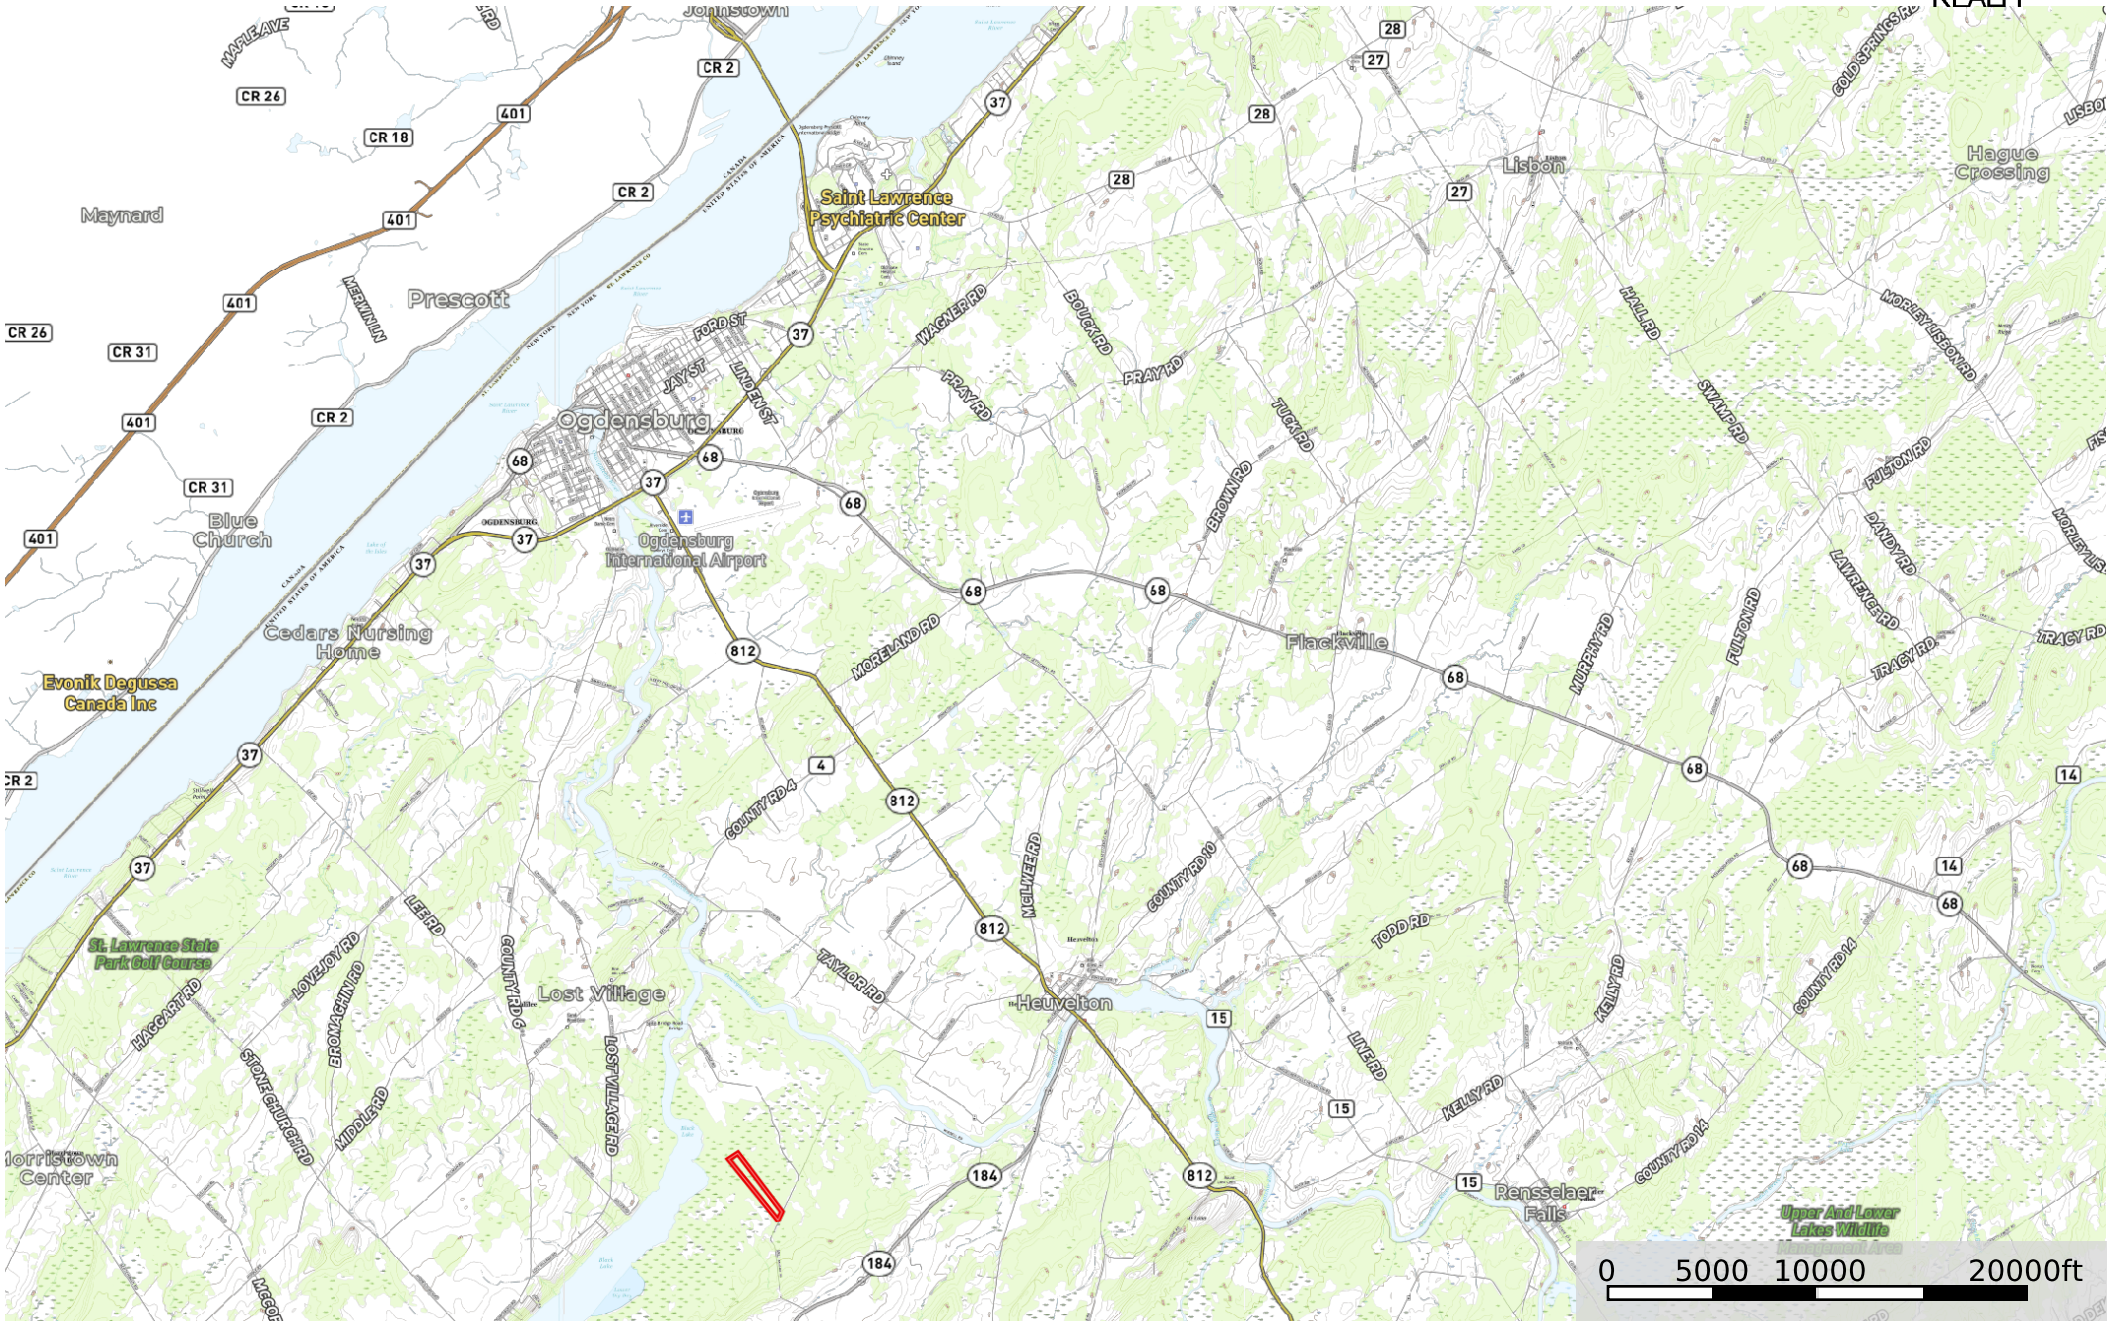

Marcano, Deanna

St. Lawrence County, New York, 37.5 AC +/-

Boundary