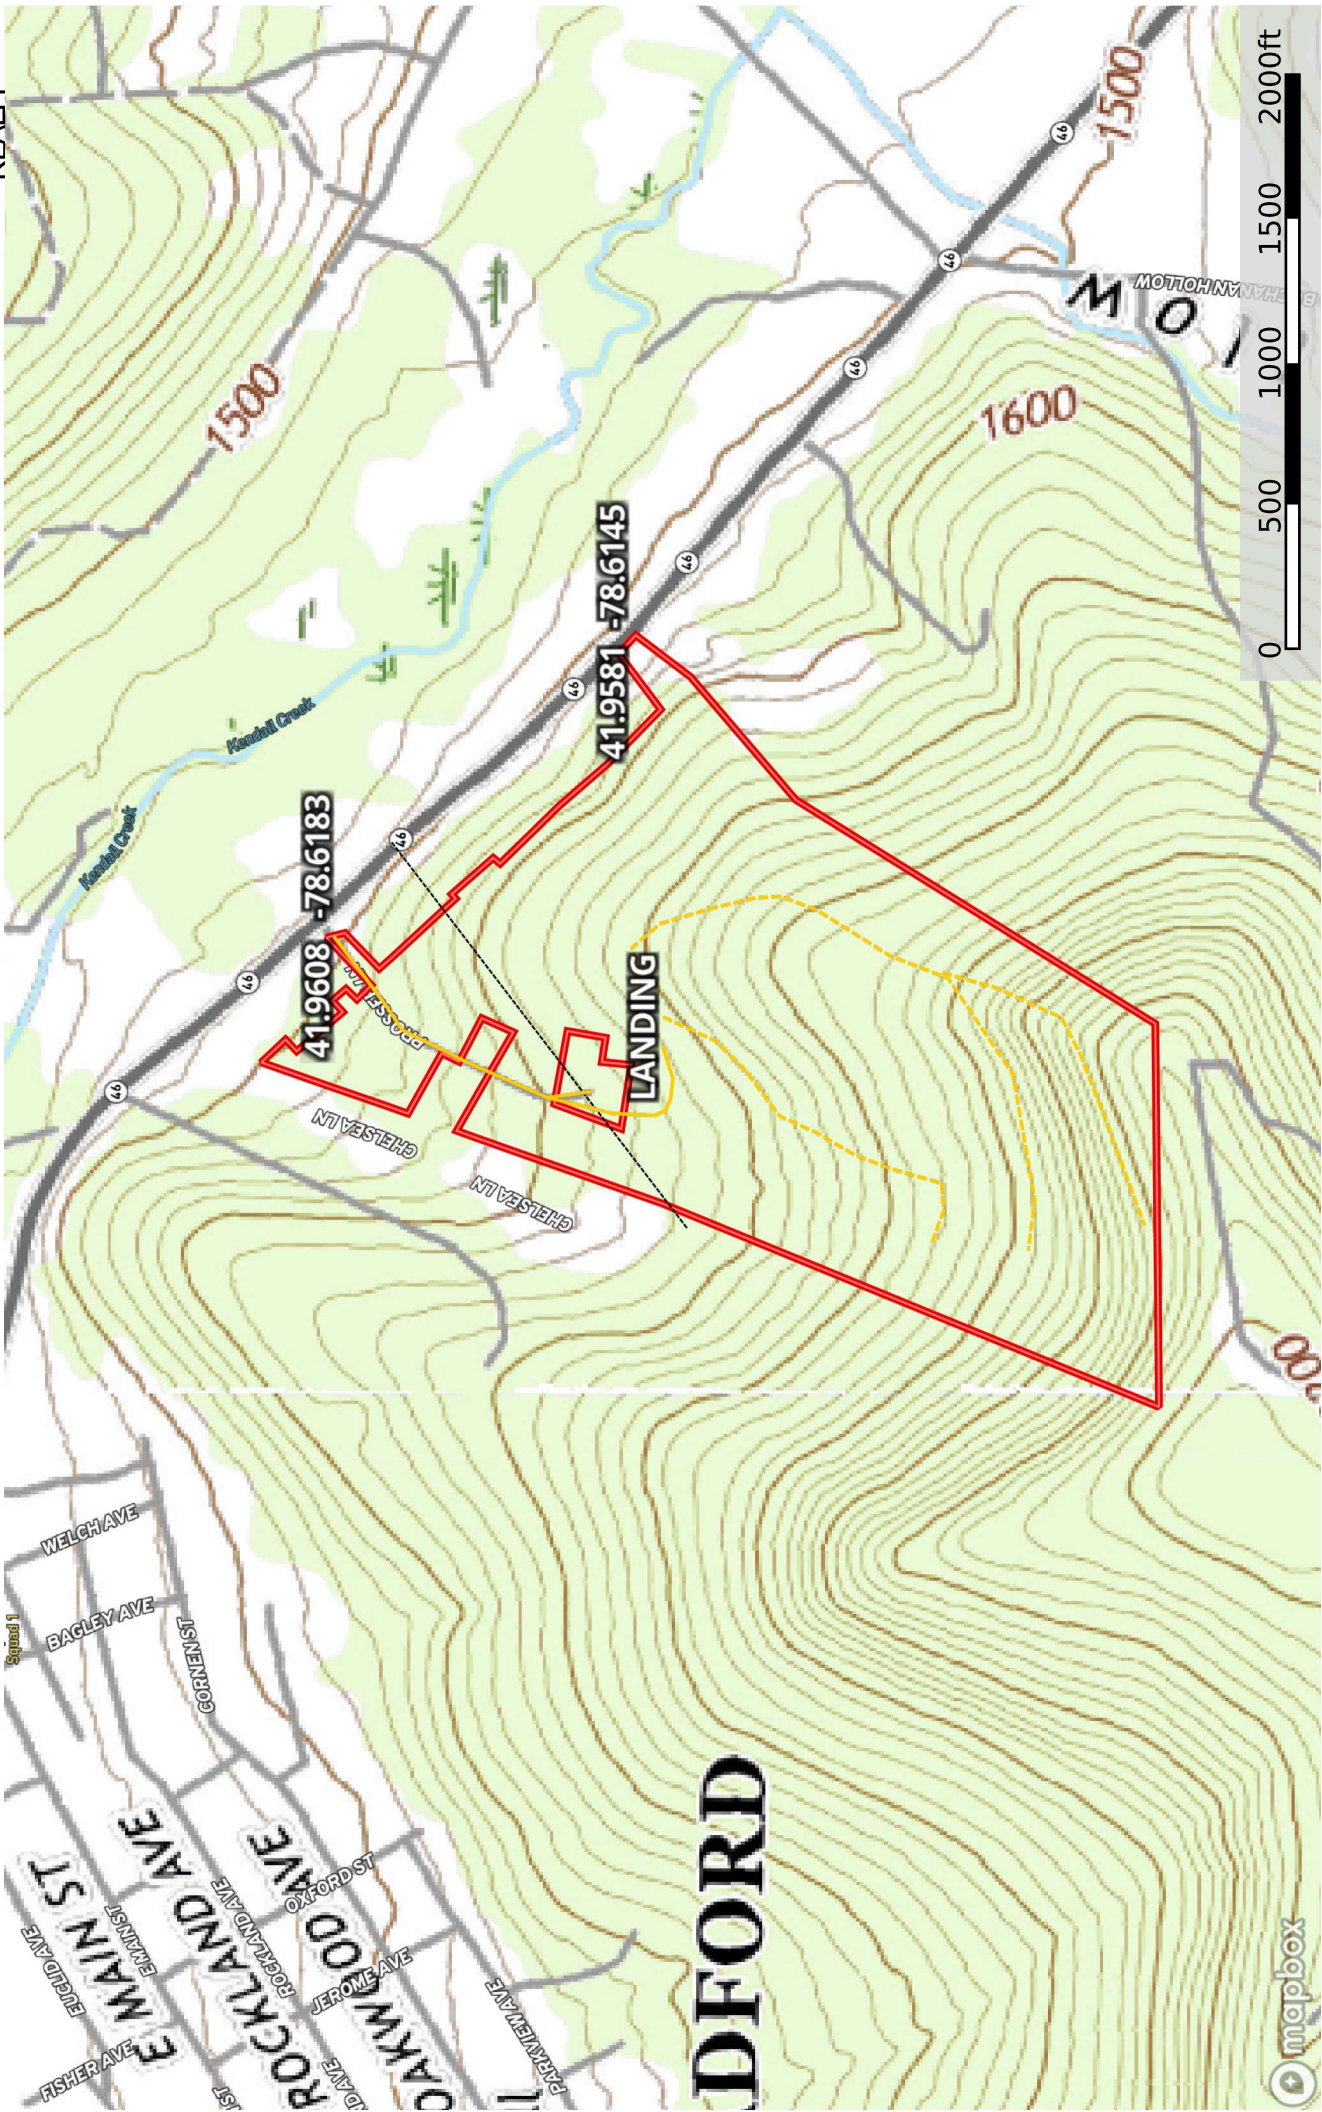

Picas Silva Prosser Tract
 McKean County, Pennsylvania, 97.13 AC +/-

- Road / Trail
- Primary Road
- Boundary
- Transmission Line