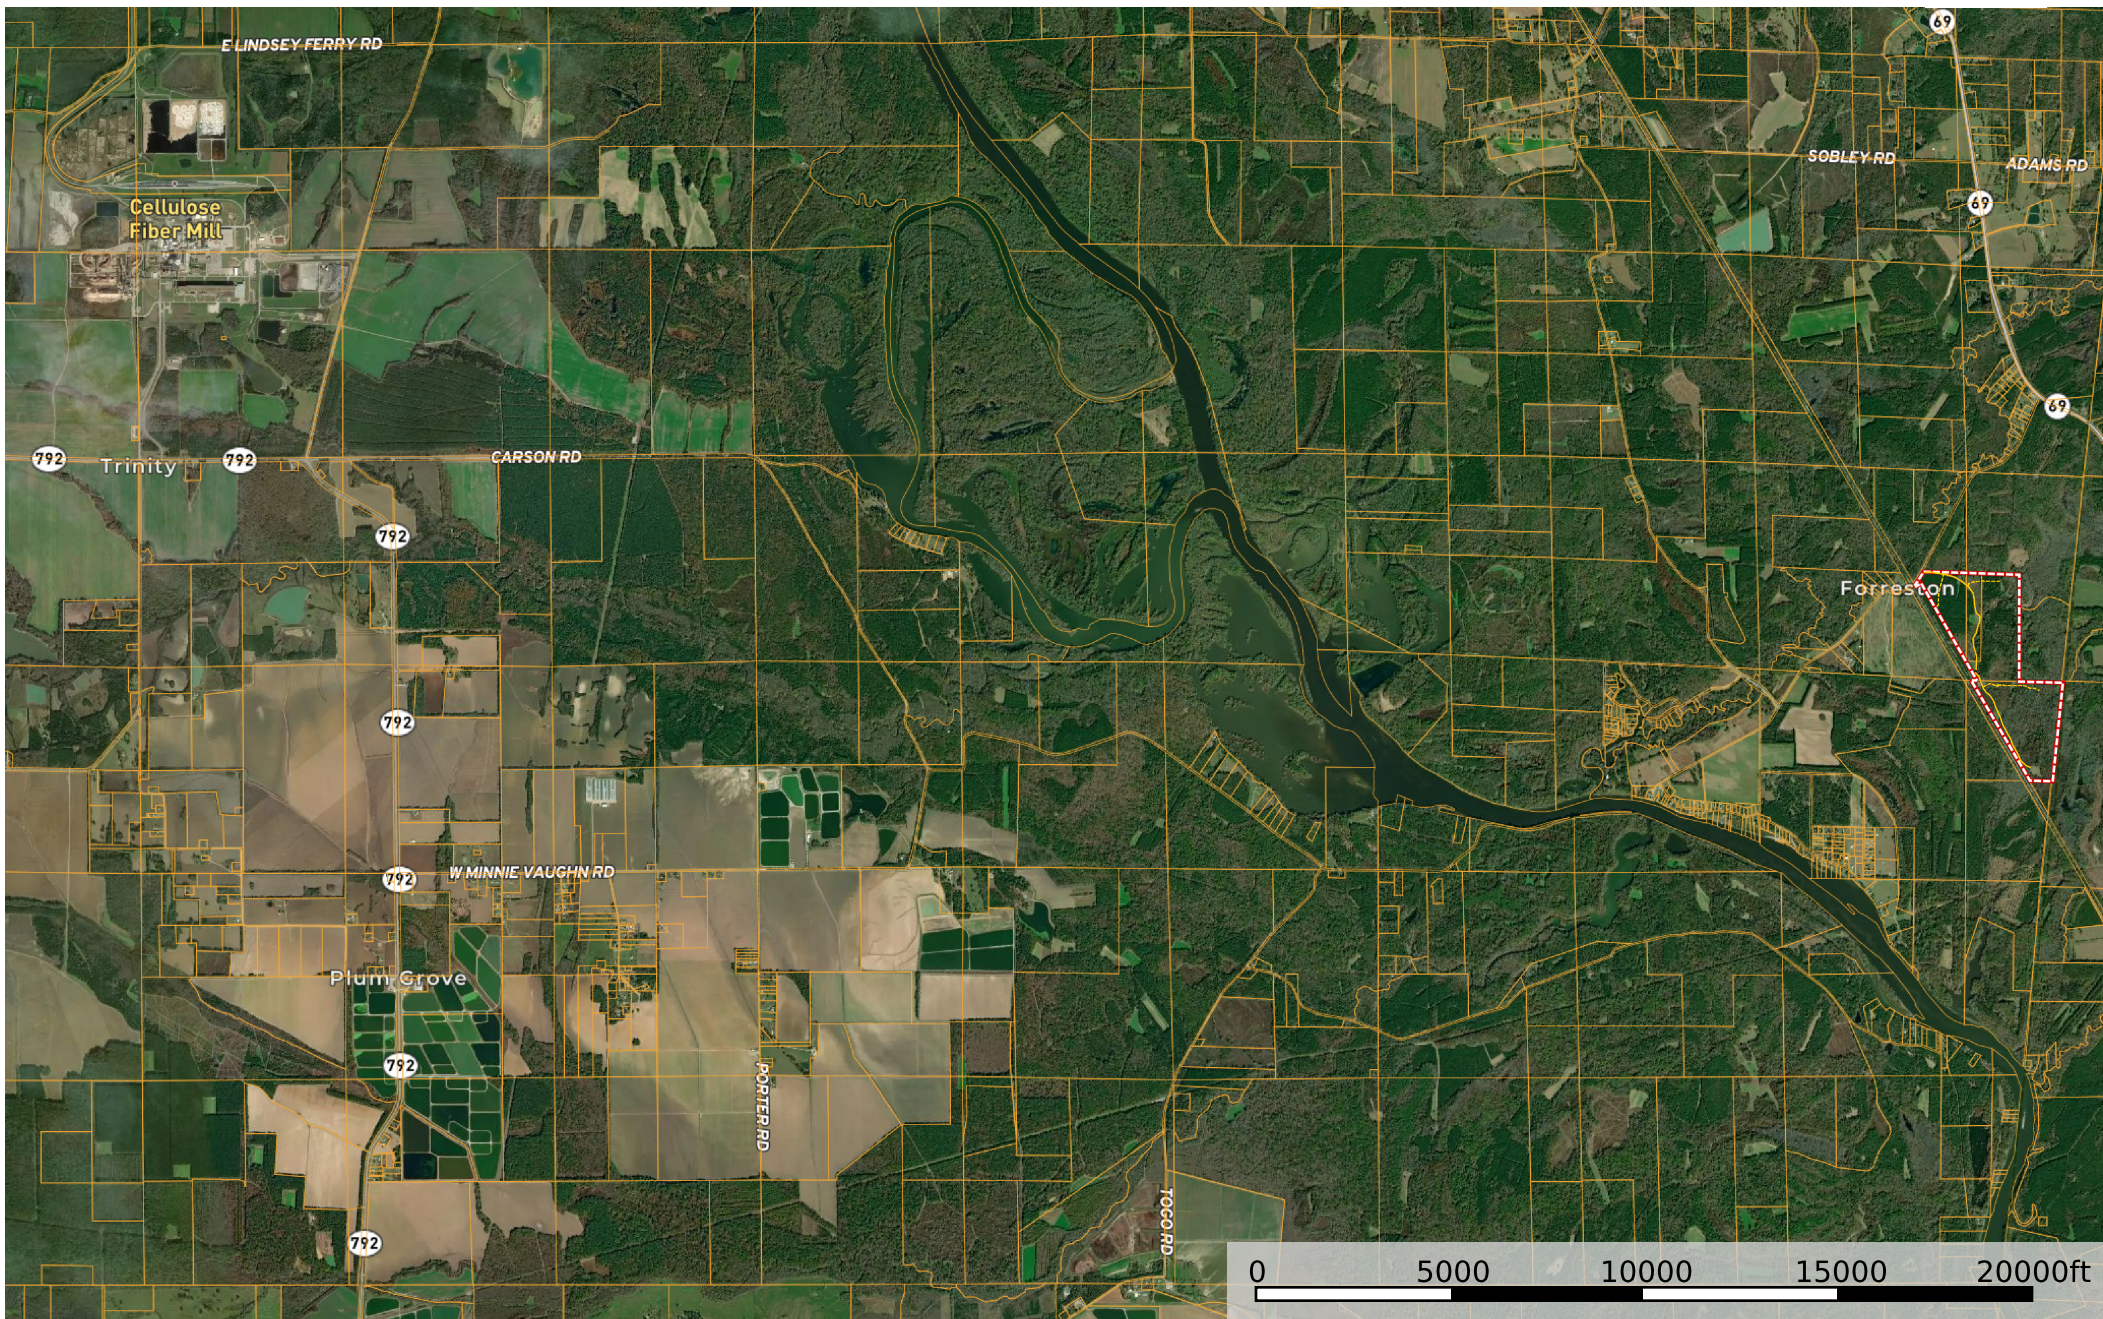

Lowndes NH Waldrop 220

Mississippi, AC +/-

--- Road / Trail — Primary Road □ Boundary