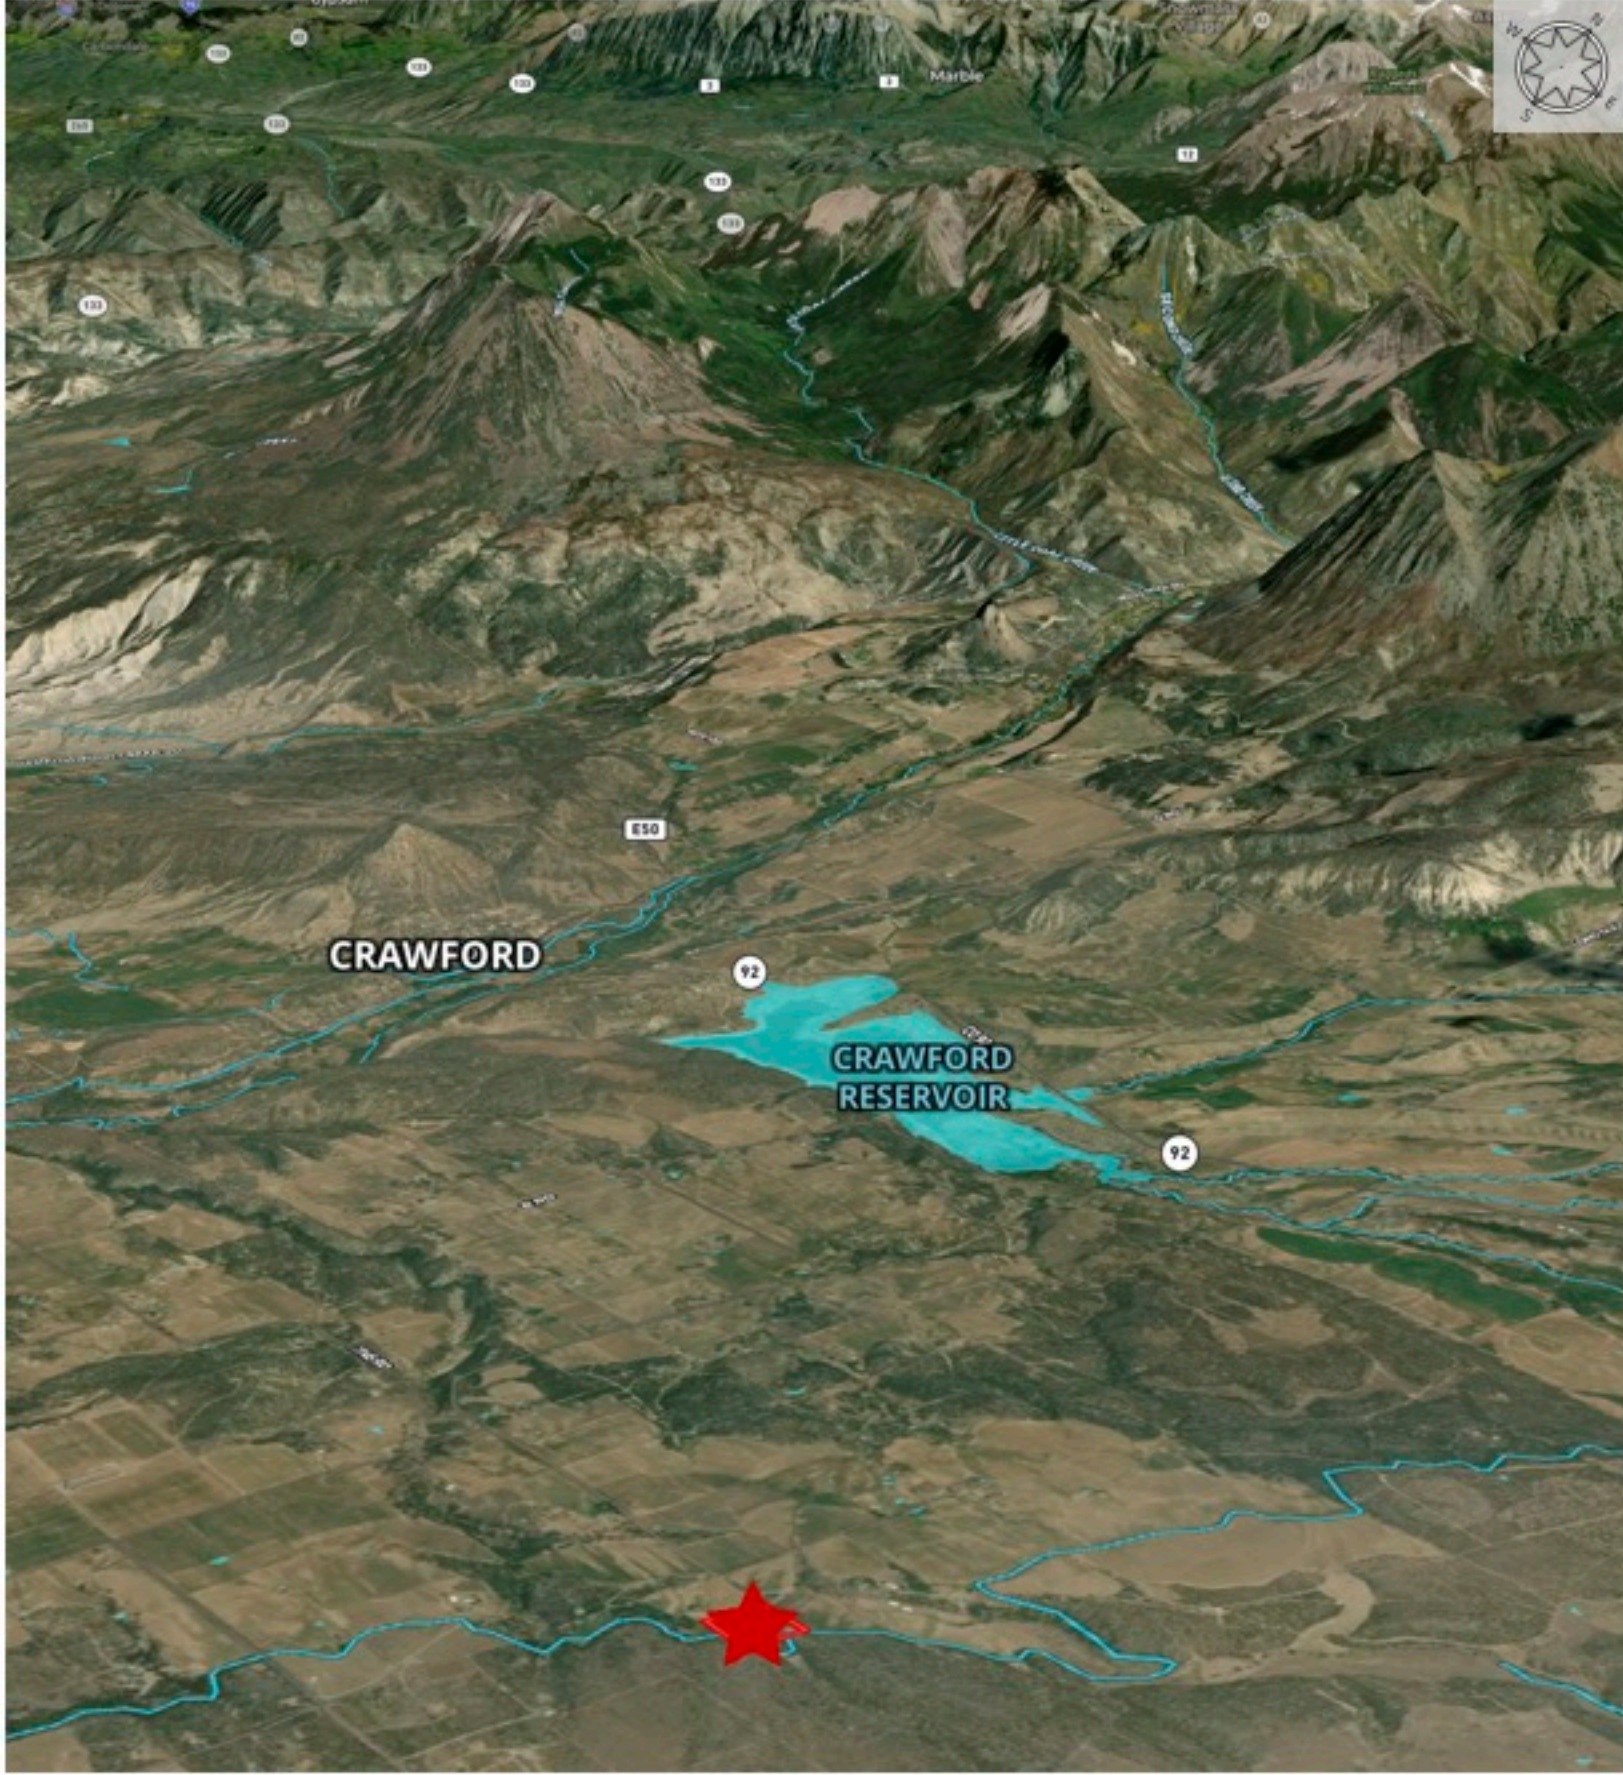

Weis
Delta County, Colorado, 8.99 AC +/-

★ Star □ Boundary - - - - Stream, Intermittent — River/Creek ▽ Water Body