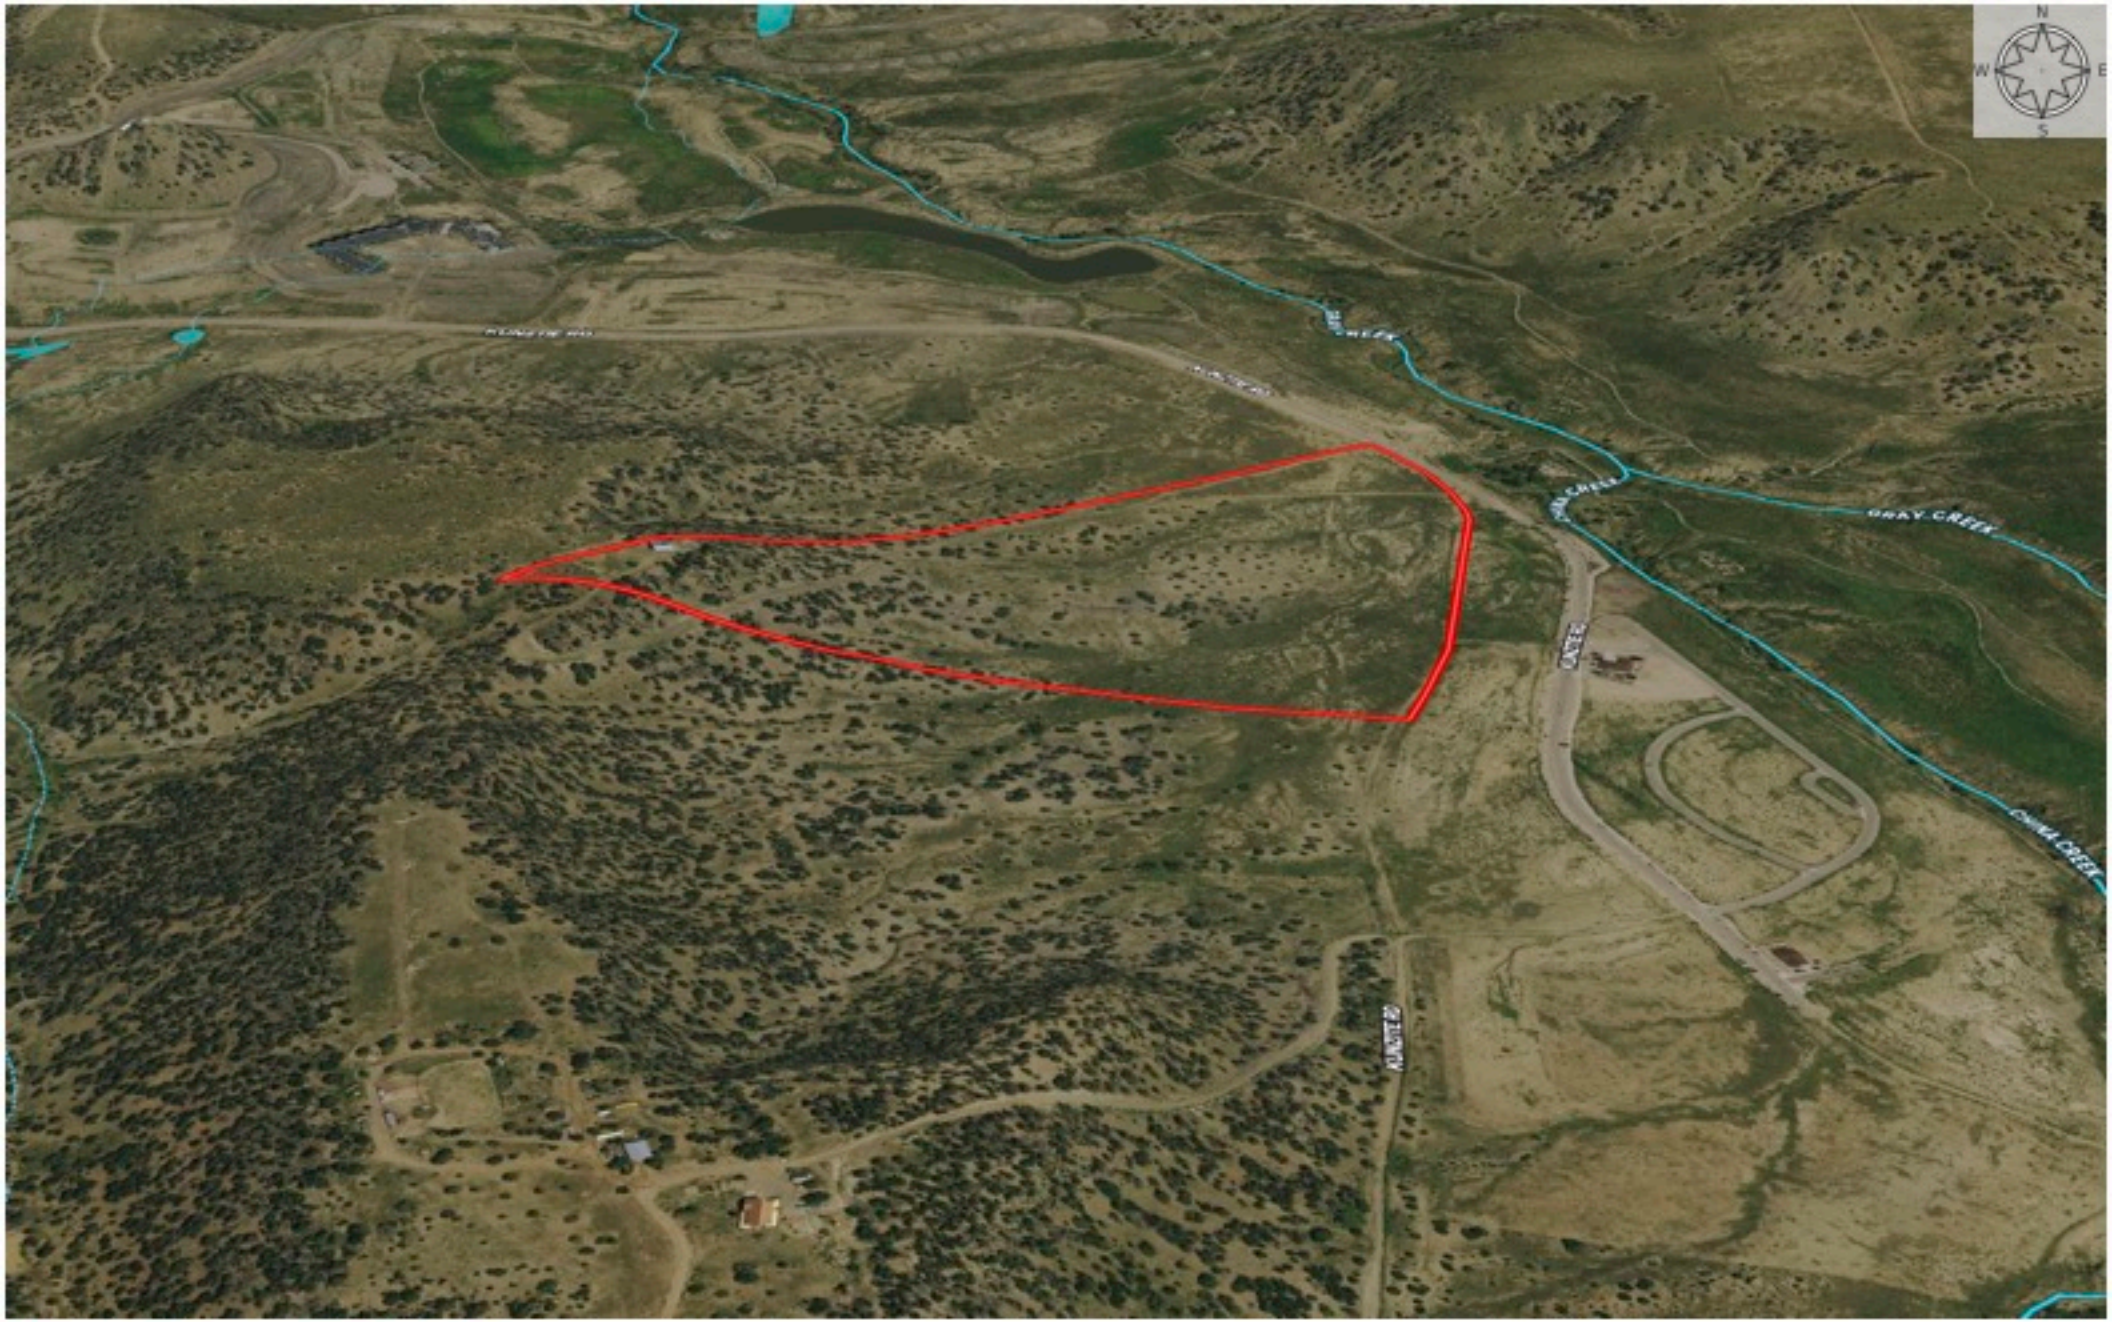

**Wolfe**  
Las Animas County, Colorado, 71.3 AC +/-

-  Boundary
-  Shown, Intermittent
-  River/Creek
-  Water Body