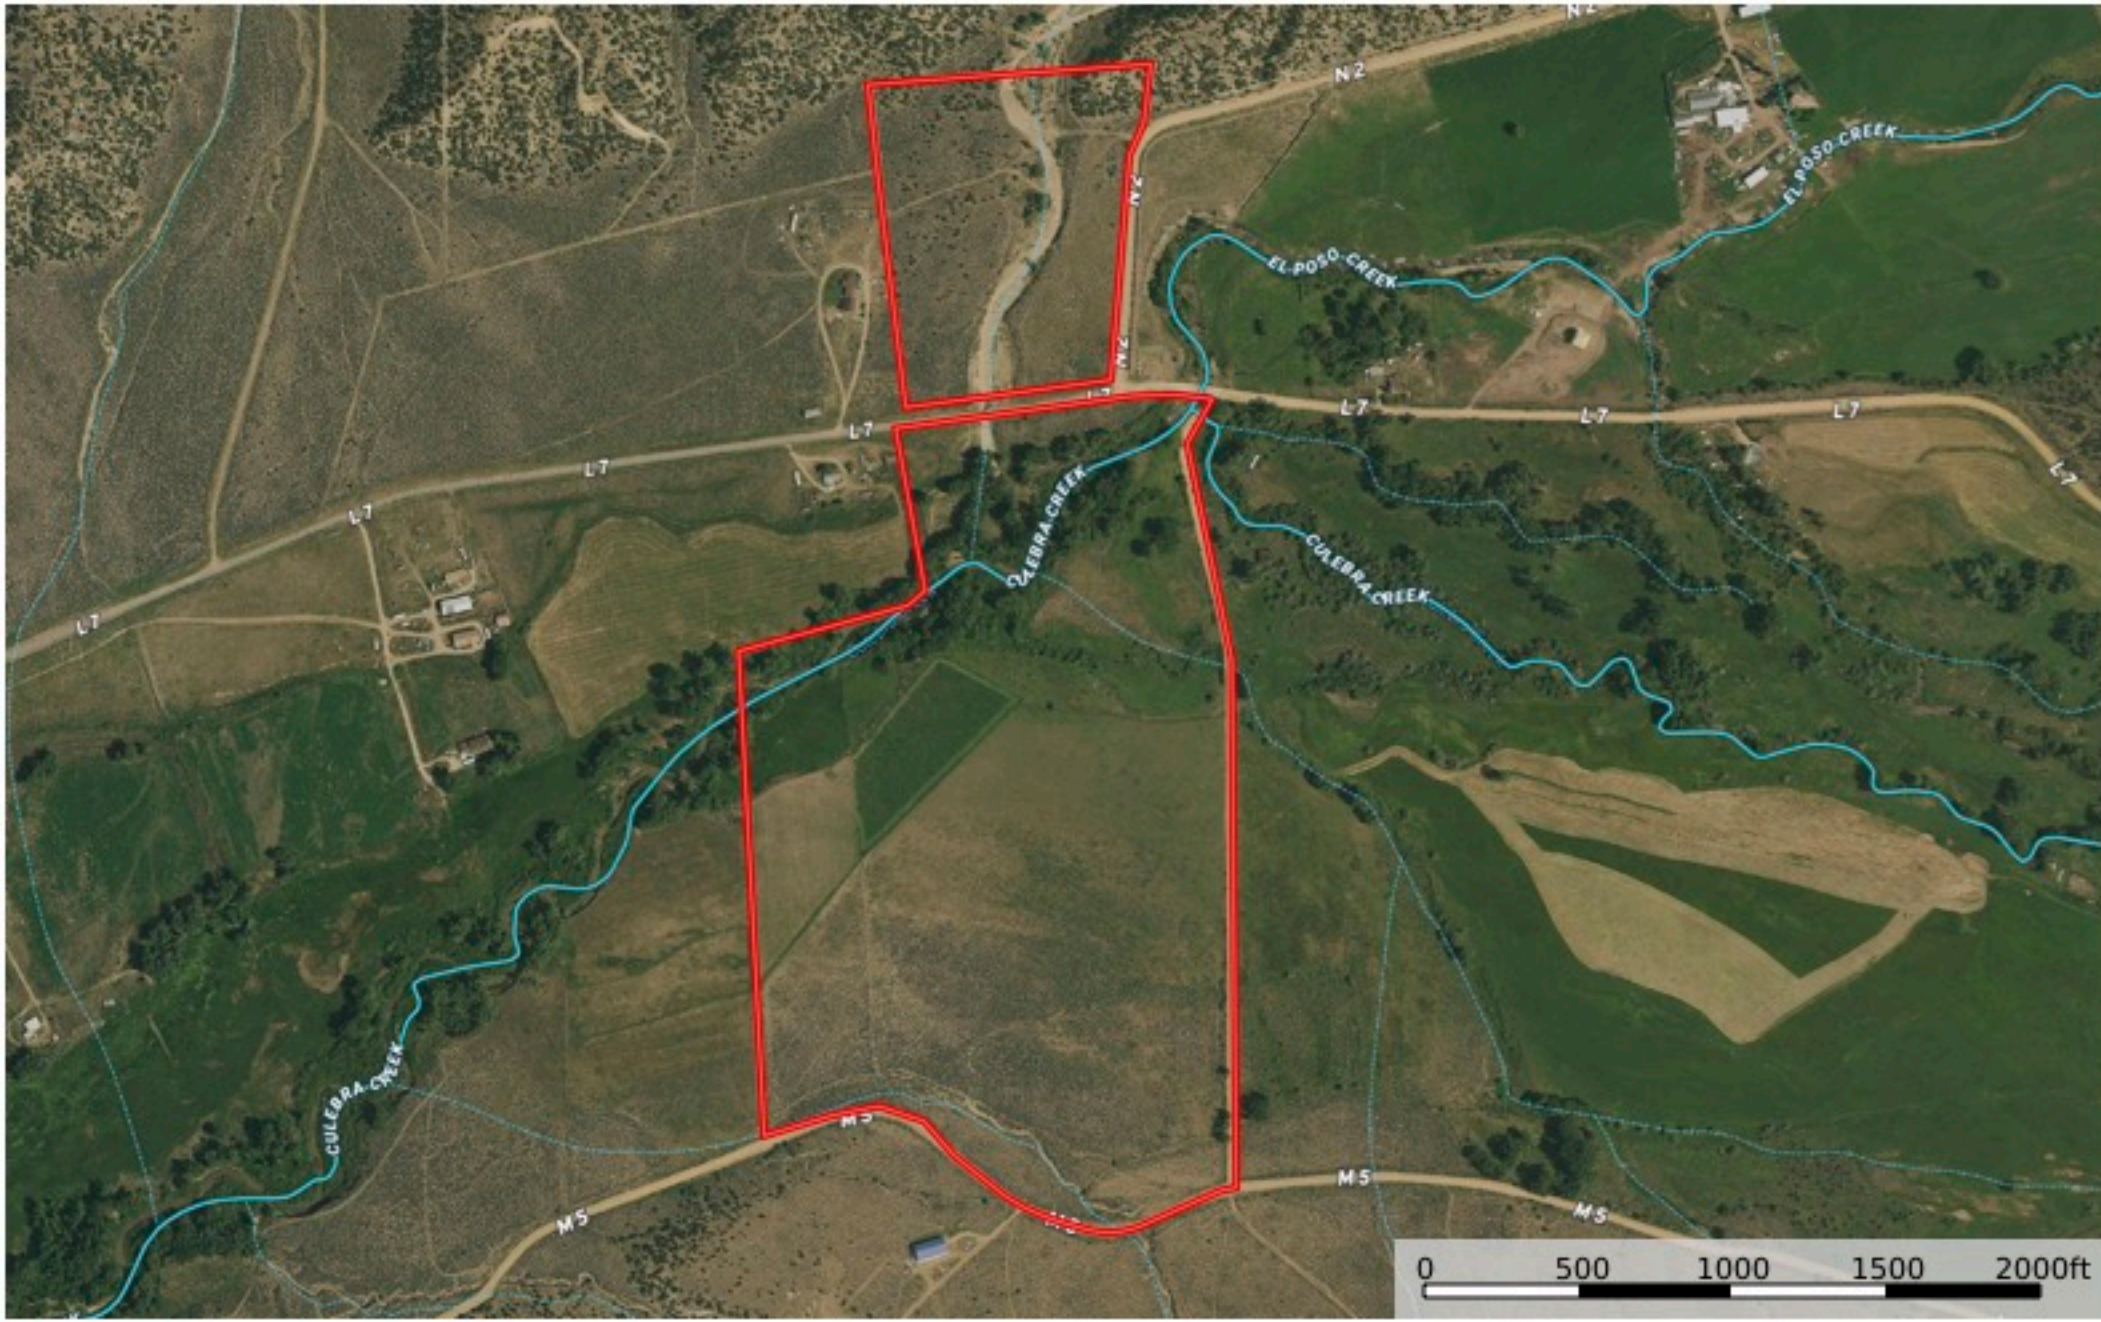

**Garcia**  
Costilla County, Colorado, 49.68 AC +/-

Boundary    Shown, Intermittent    River/Creek    Water Body