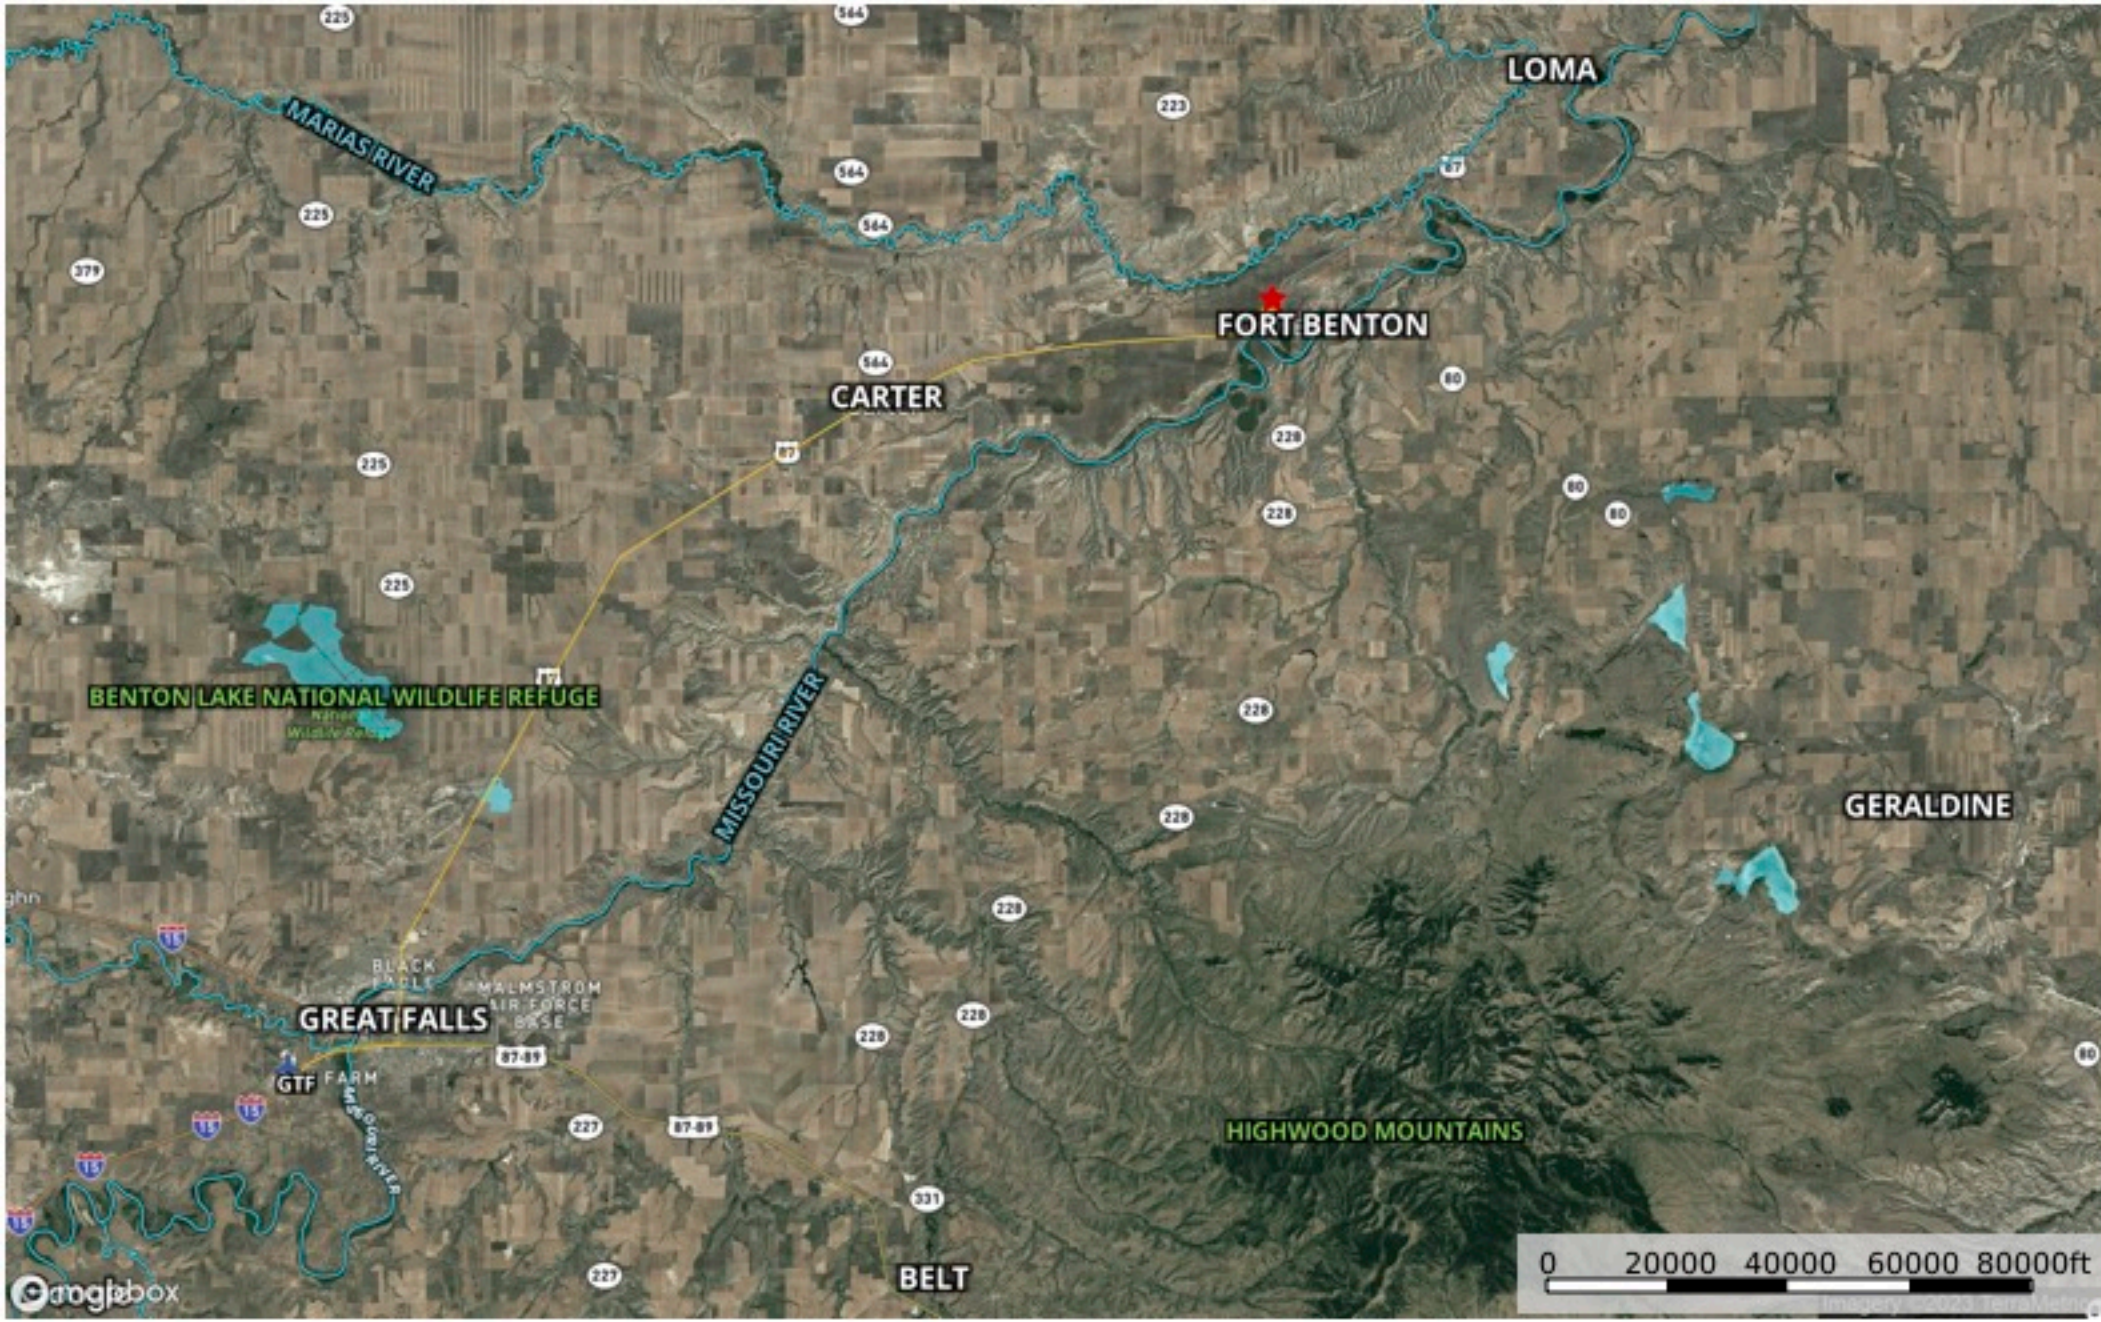

Dunham
Chouteau County, Montana, 38.363 AC +/-

- Plane
- Star
- Distance
- Boundary
- Stream/Intermittent
- River/Creek
- Water Body