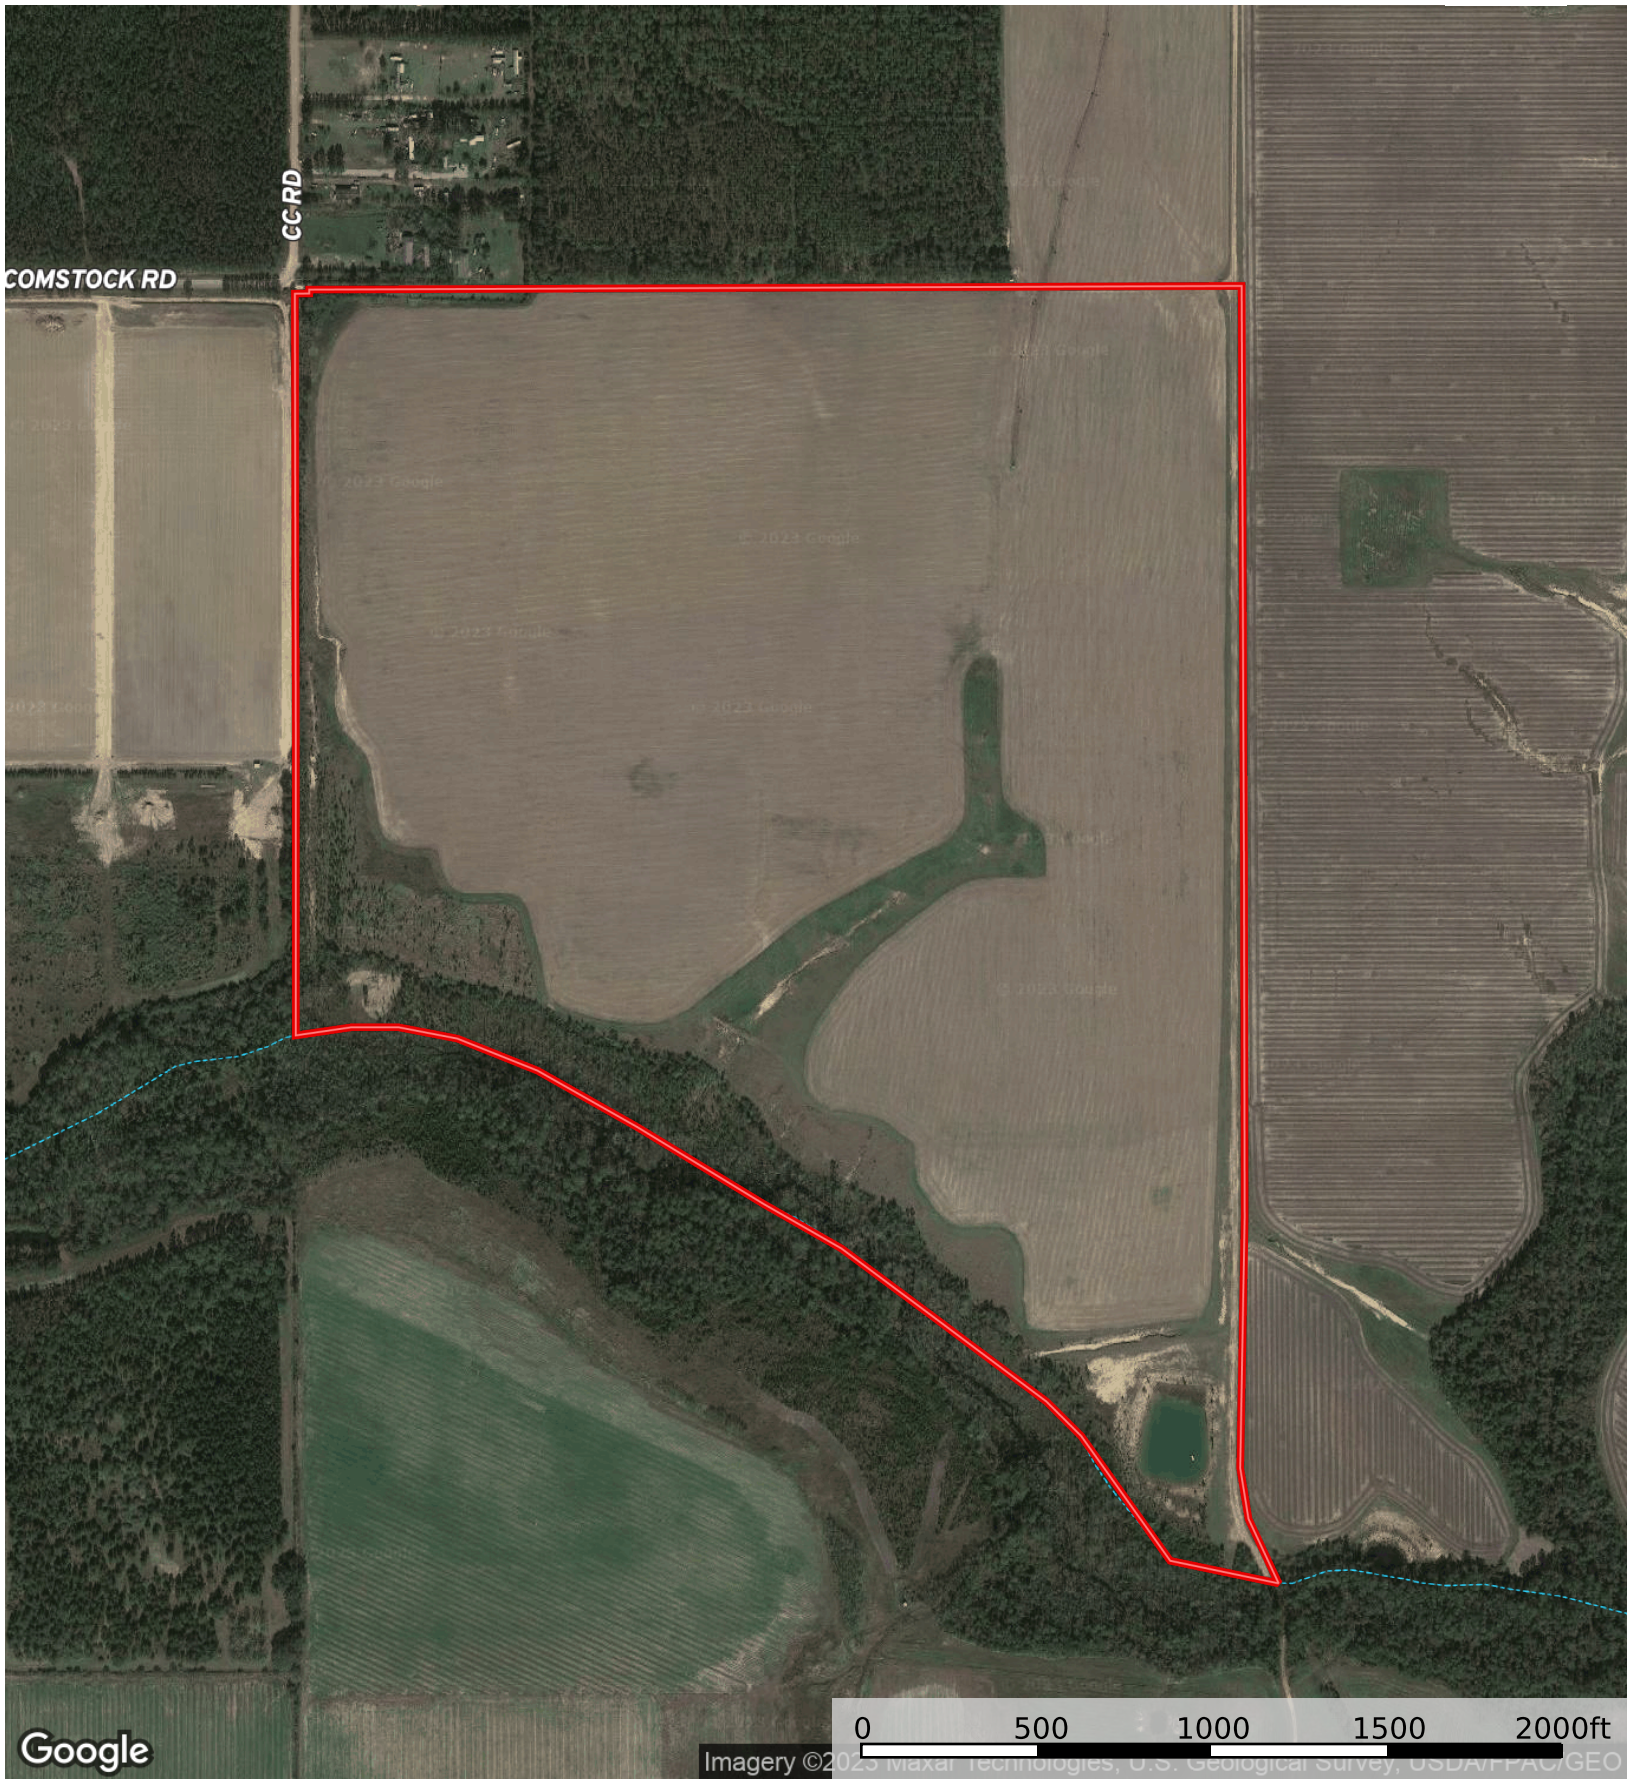

Comstock Road Farm

Baldwin County, Alabama, 170 AC +/-

-  Boundary
-  Stream, Intermittent
-  River/Creek
-  Water Body