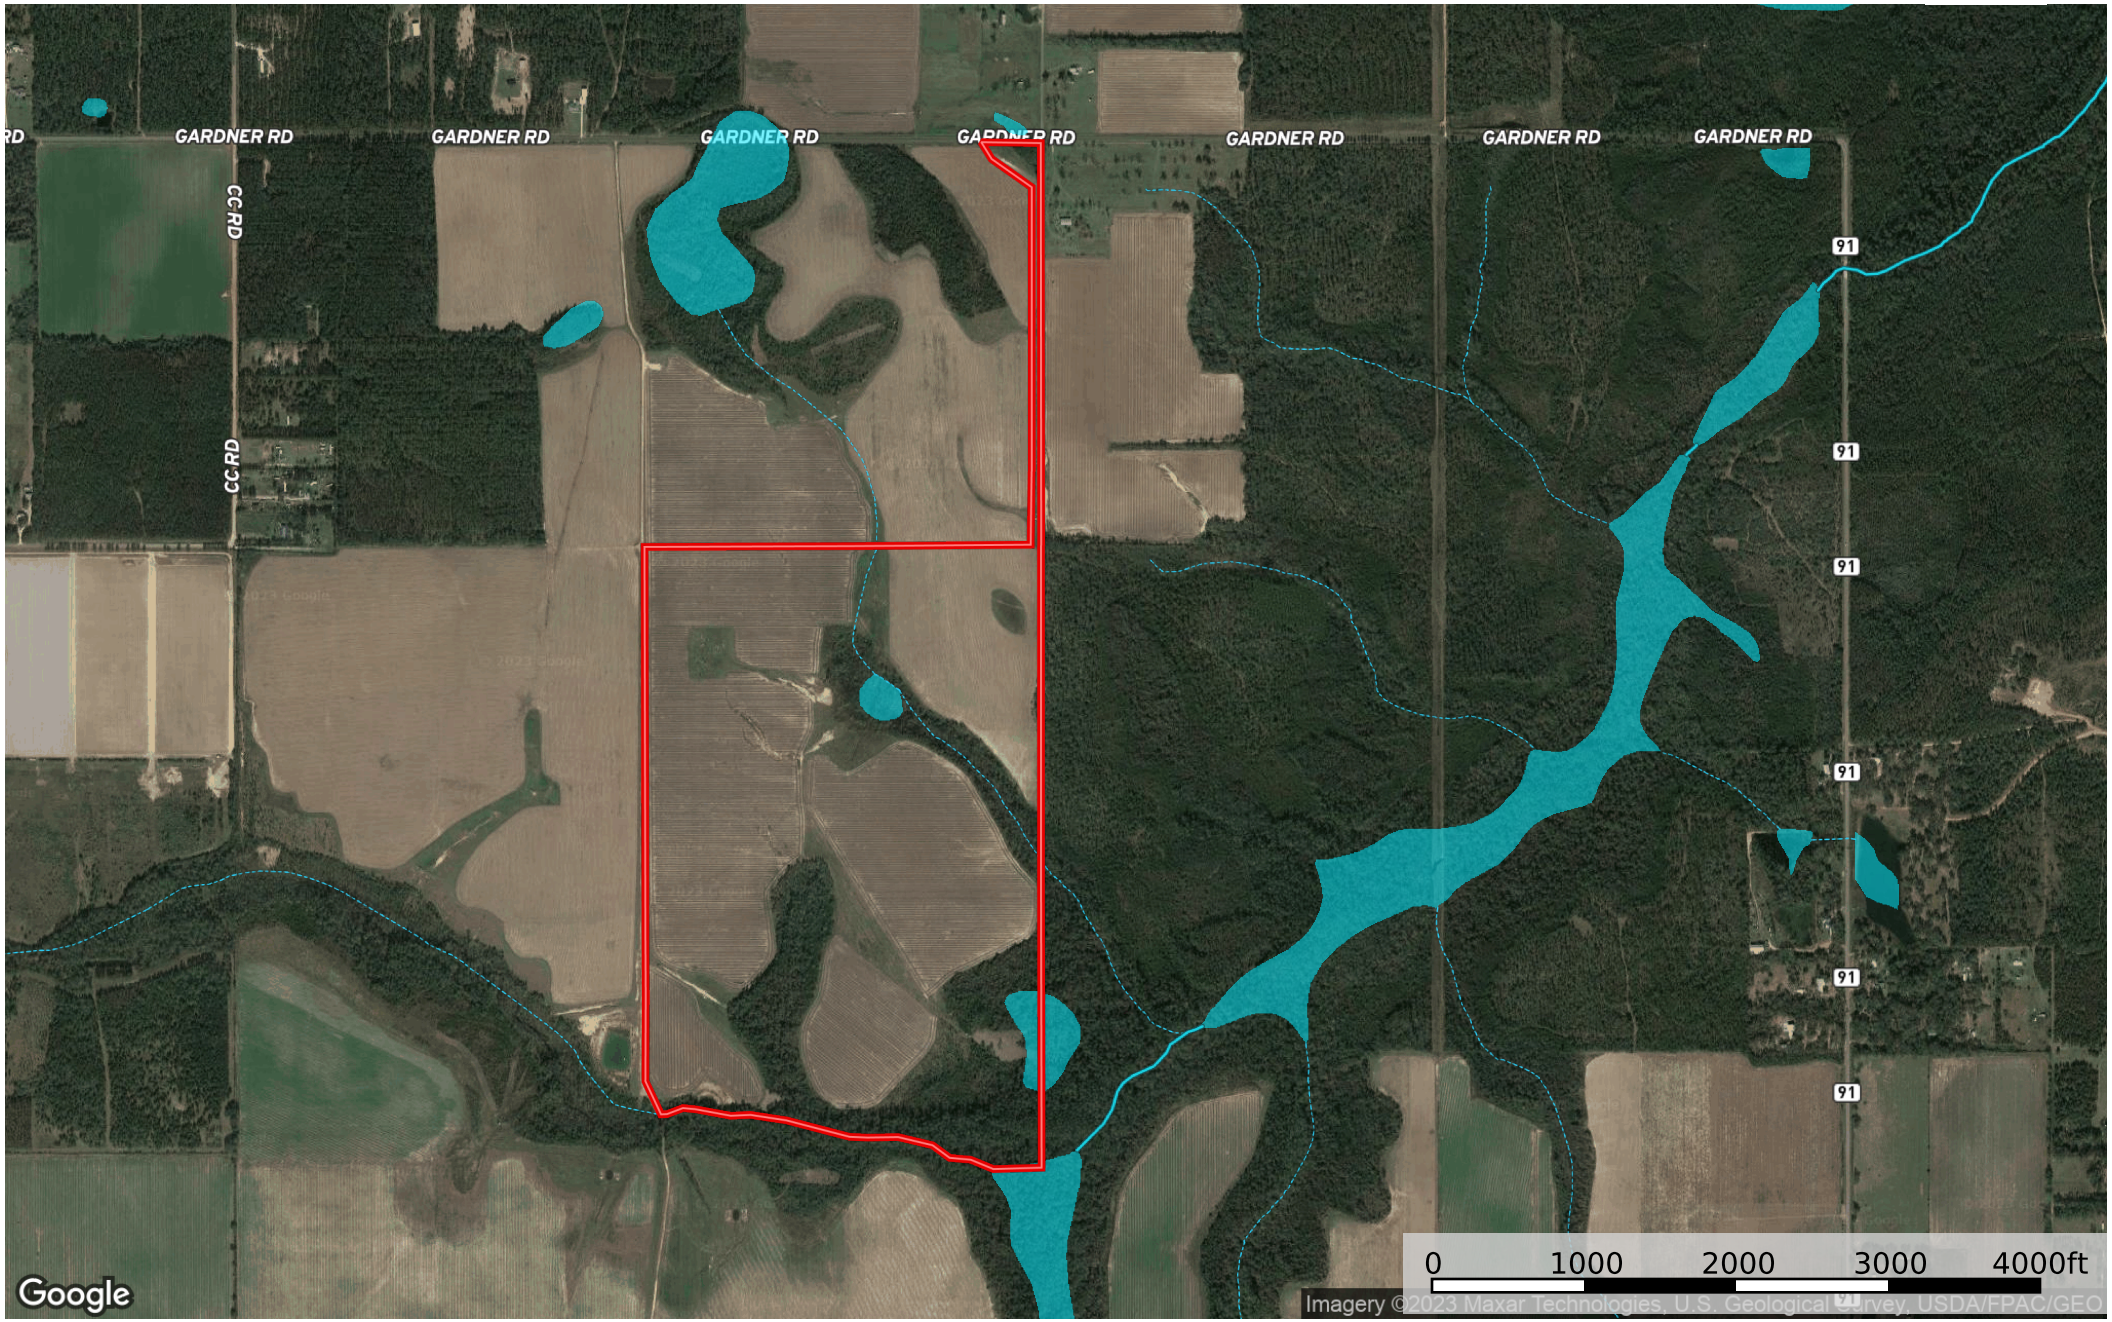

# Rolling Acres Farm

Baldwin County, Alabama, 236 AC +/-

- Boundary
- Stream, Intermittent
- River/Creek
- Water Body