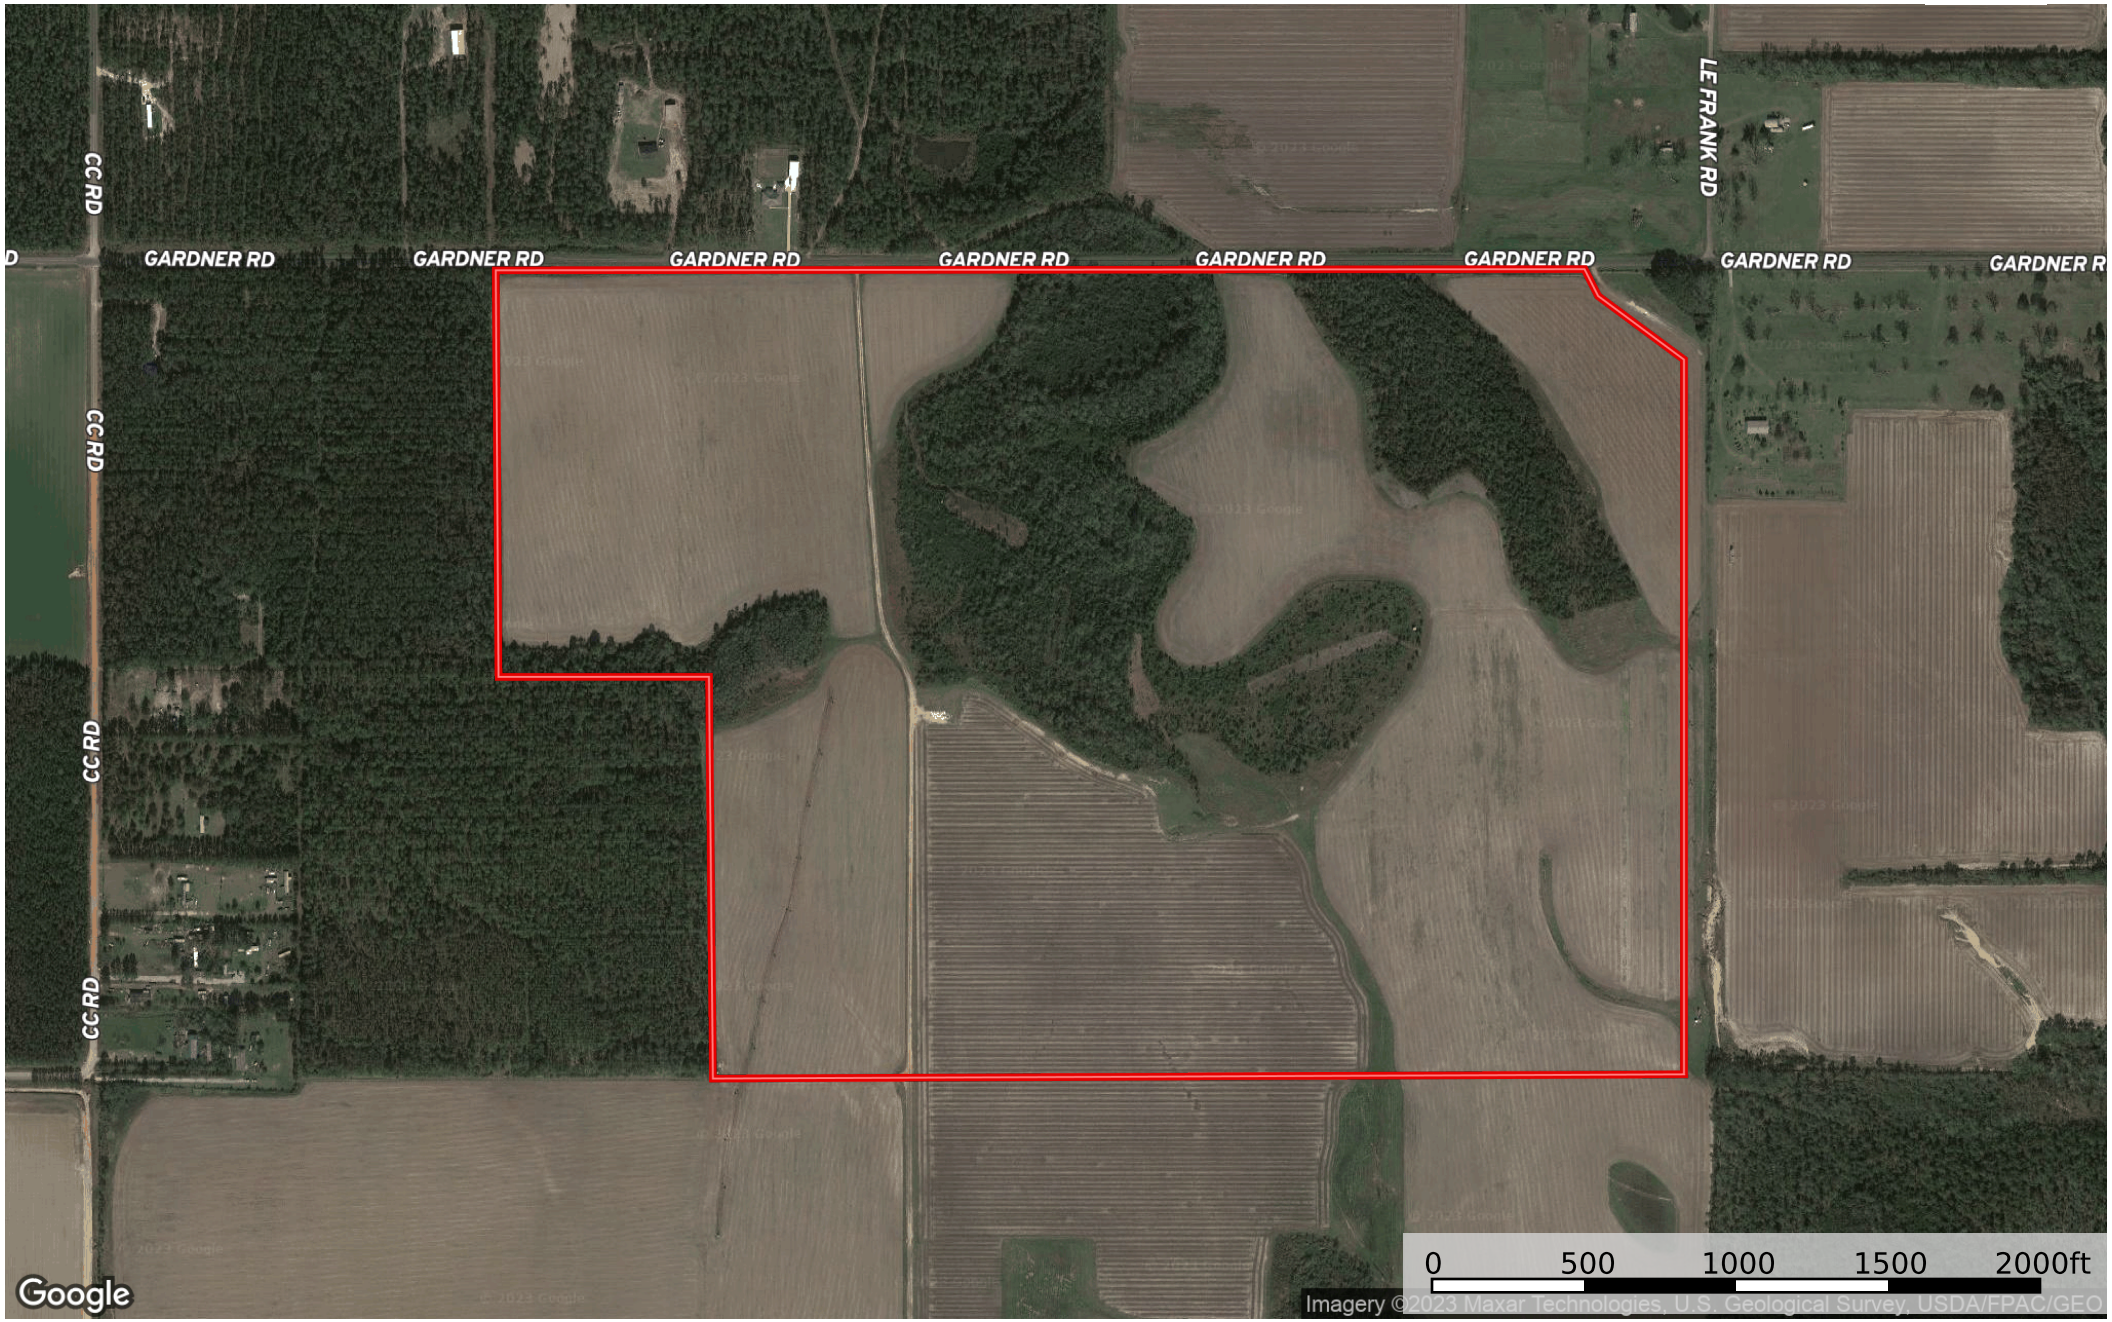

Gardner Road Farm

Baldwin County, Alabama, 215 AC +/-

Google

Imagery ©2023 Maxar Technologies, U.S. Geological Survey, USDA/FPAC/Geo

 Boundary

Tim James
P: 3346524517 tim@jonkohler.com

 The information contained herein was obtained from sources deemed to be reliable. Land id™ Services makes no warranties or guarantees as to the completeness or accuracy thereof.