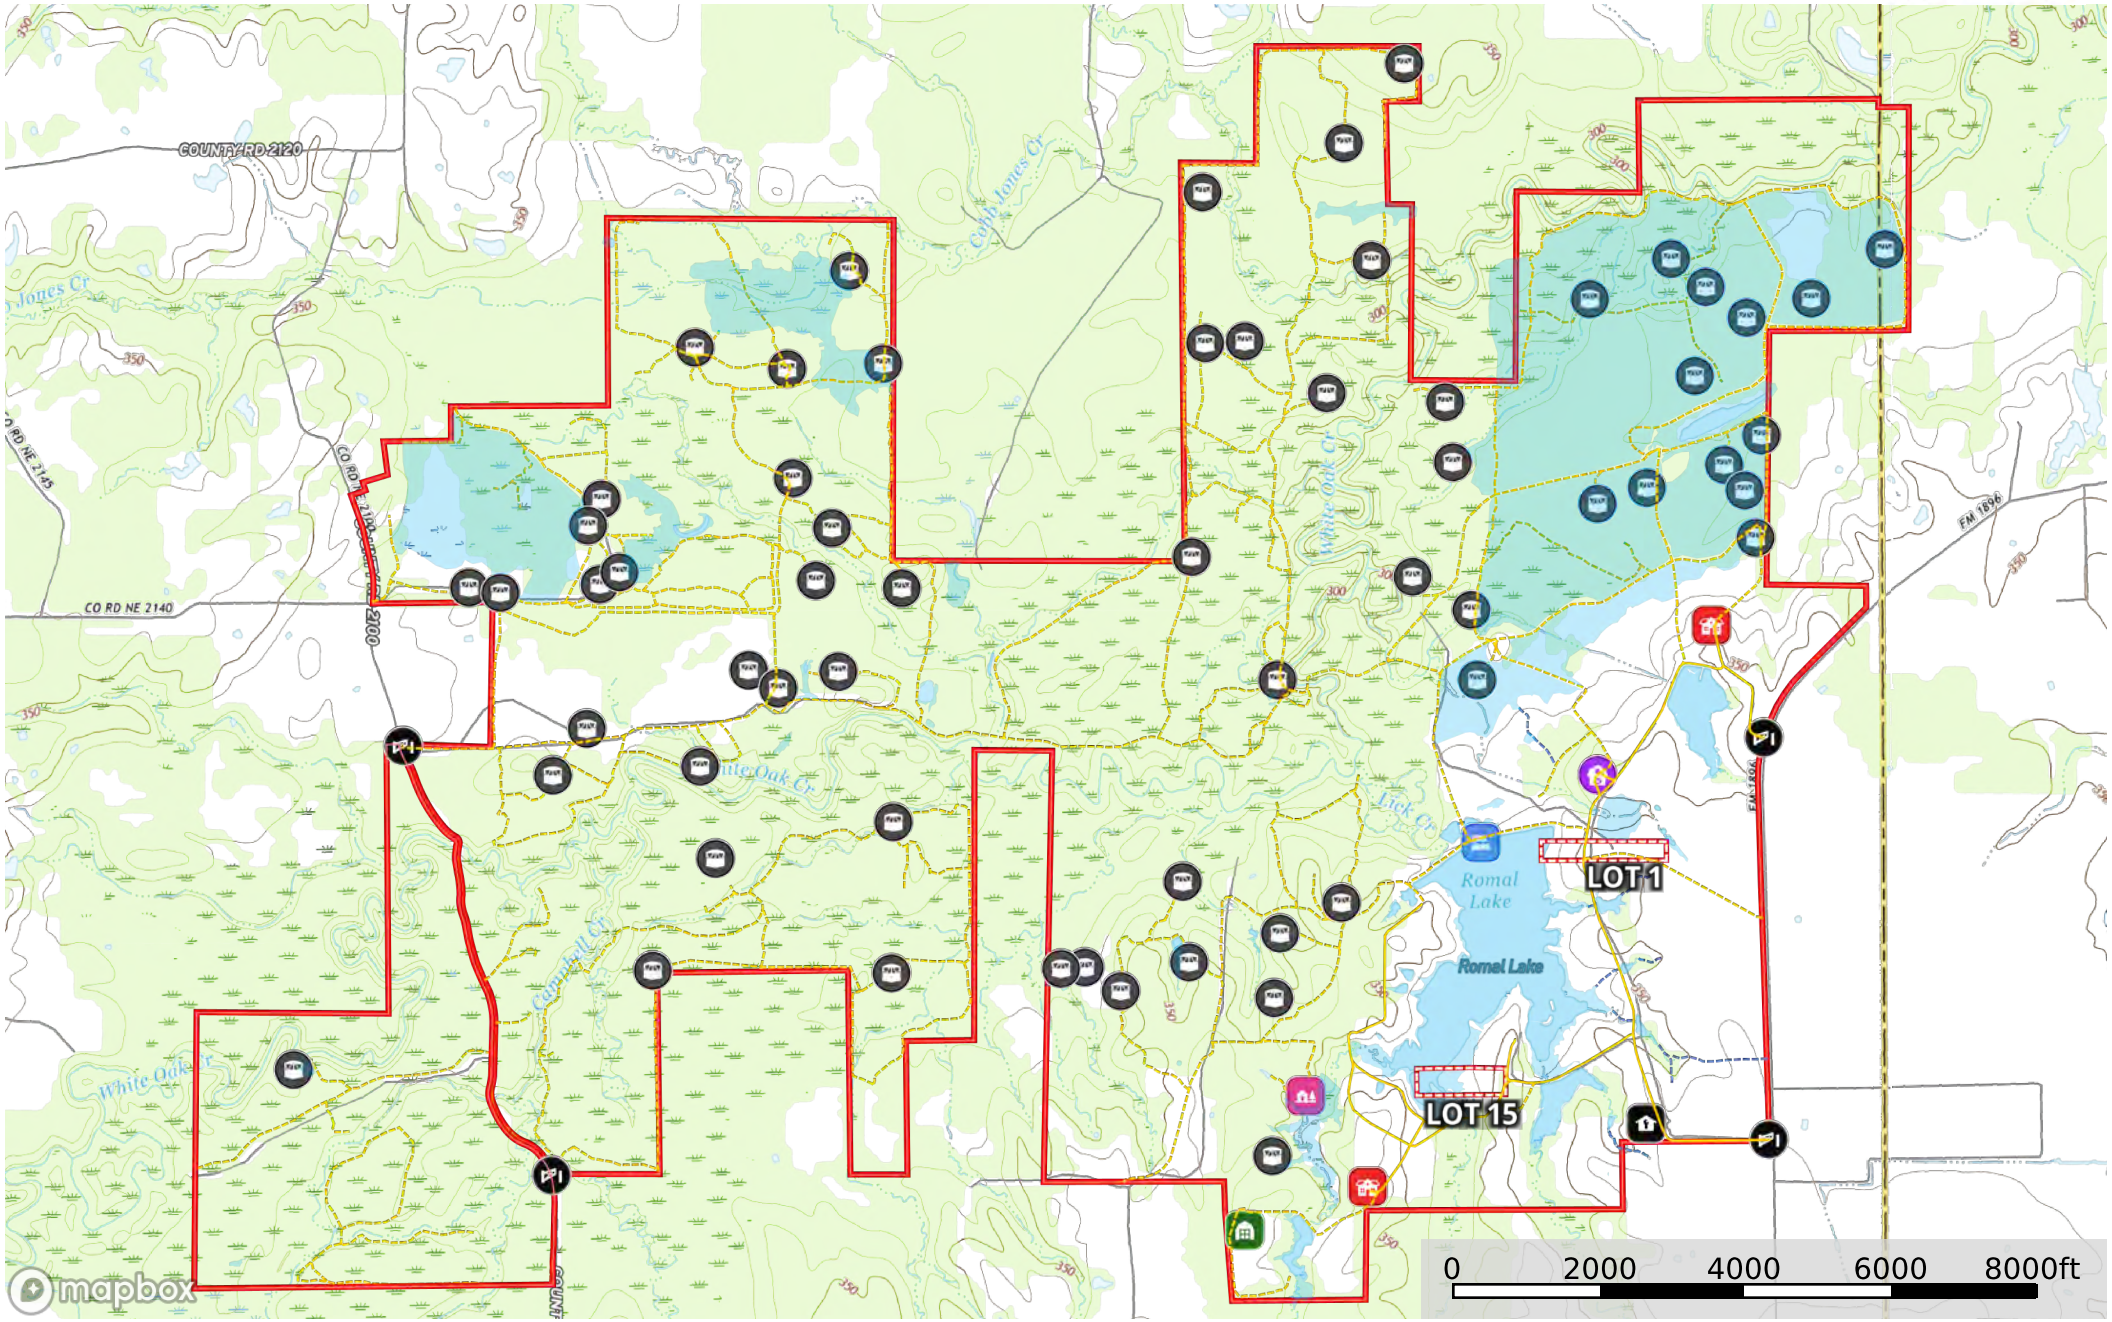

# White Oak Creek Ranch -lots 1/15

Texas, AC +/-

- 🏠 Main House
- 🏠 Main House
- 🏠 Cabin
- 🏠 Foreman's House
- 🏠 Main House
- 🏠 HQ
- 🚪 Gate
- 🏠 Shooting Range
- 🏠 Pier
- 🏠 Blind
- 🏠 Lot Boundary
- 🏠 Boundary
- 🏠 Pond / Tank
- 🌊 Stream
- 🛤️ Road / Trail
- 🛤️ Primary Road