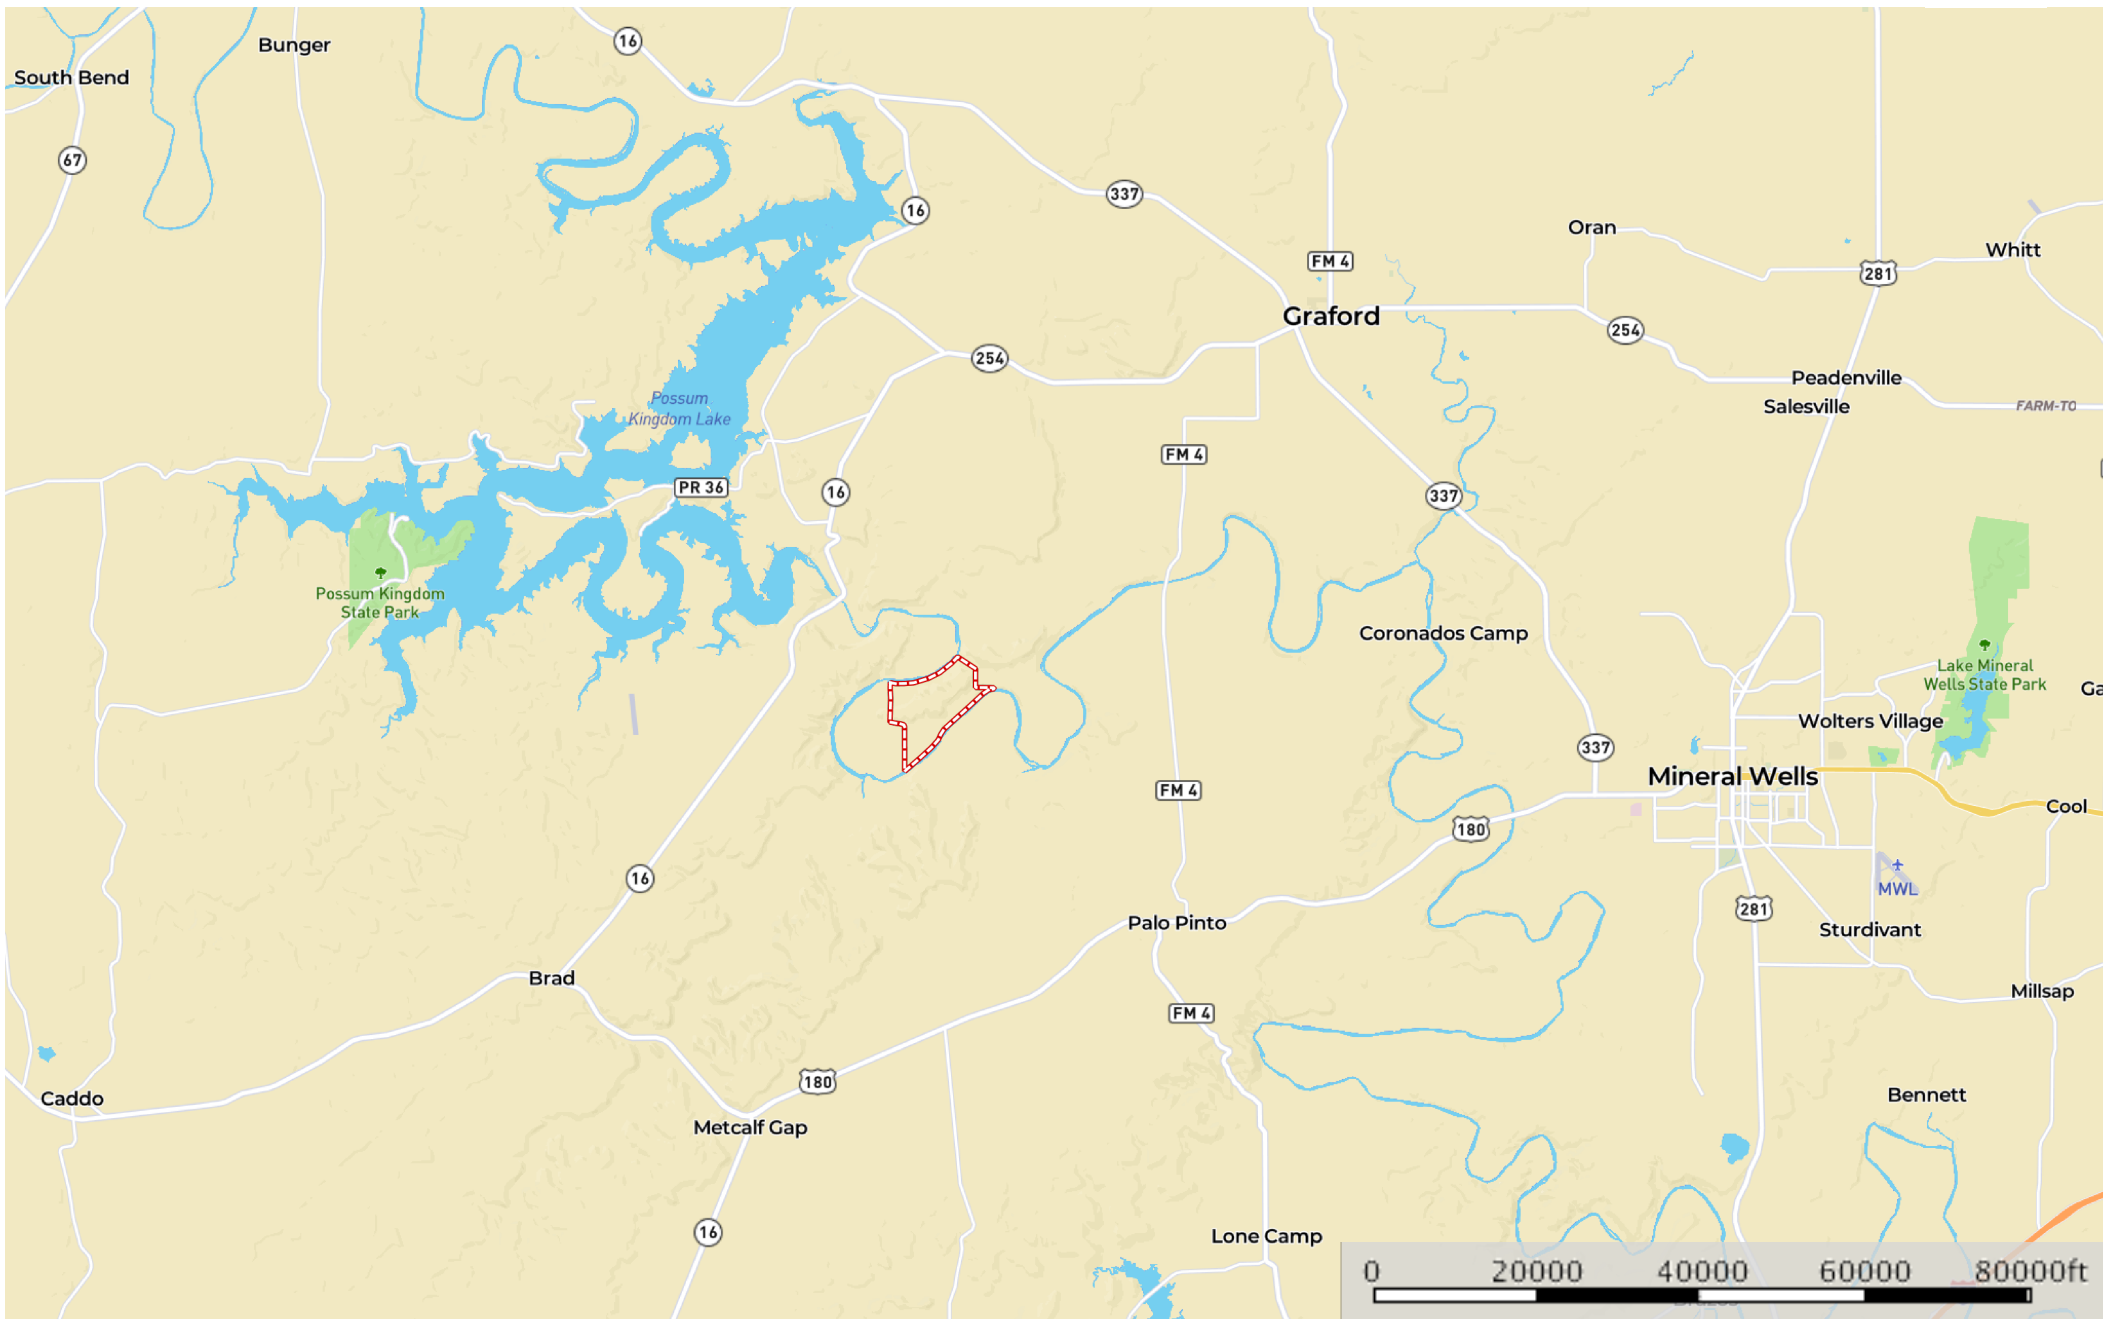

Schoolhouse Mountain Ranch

Palo Pinto County, Texas, 1247.5 AC +/-

 Boundary