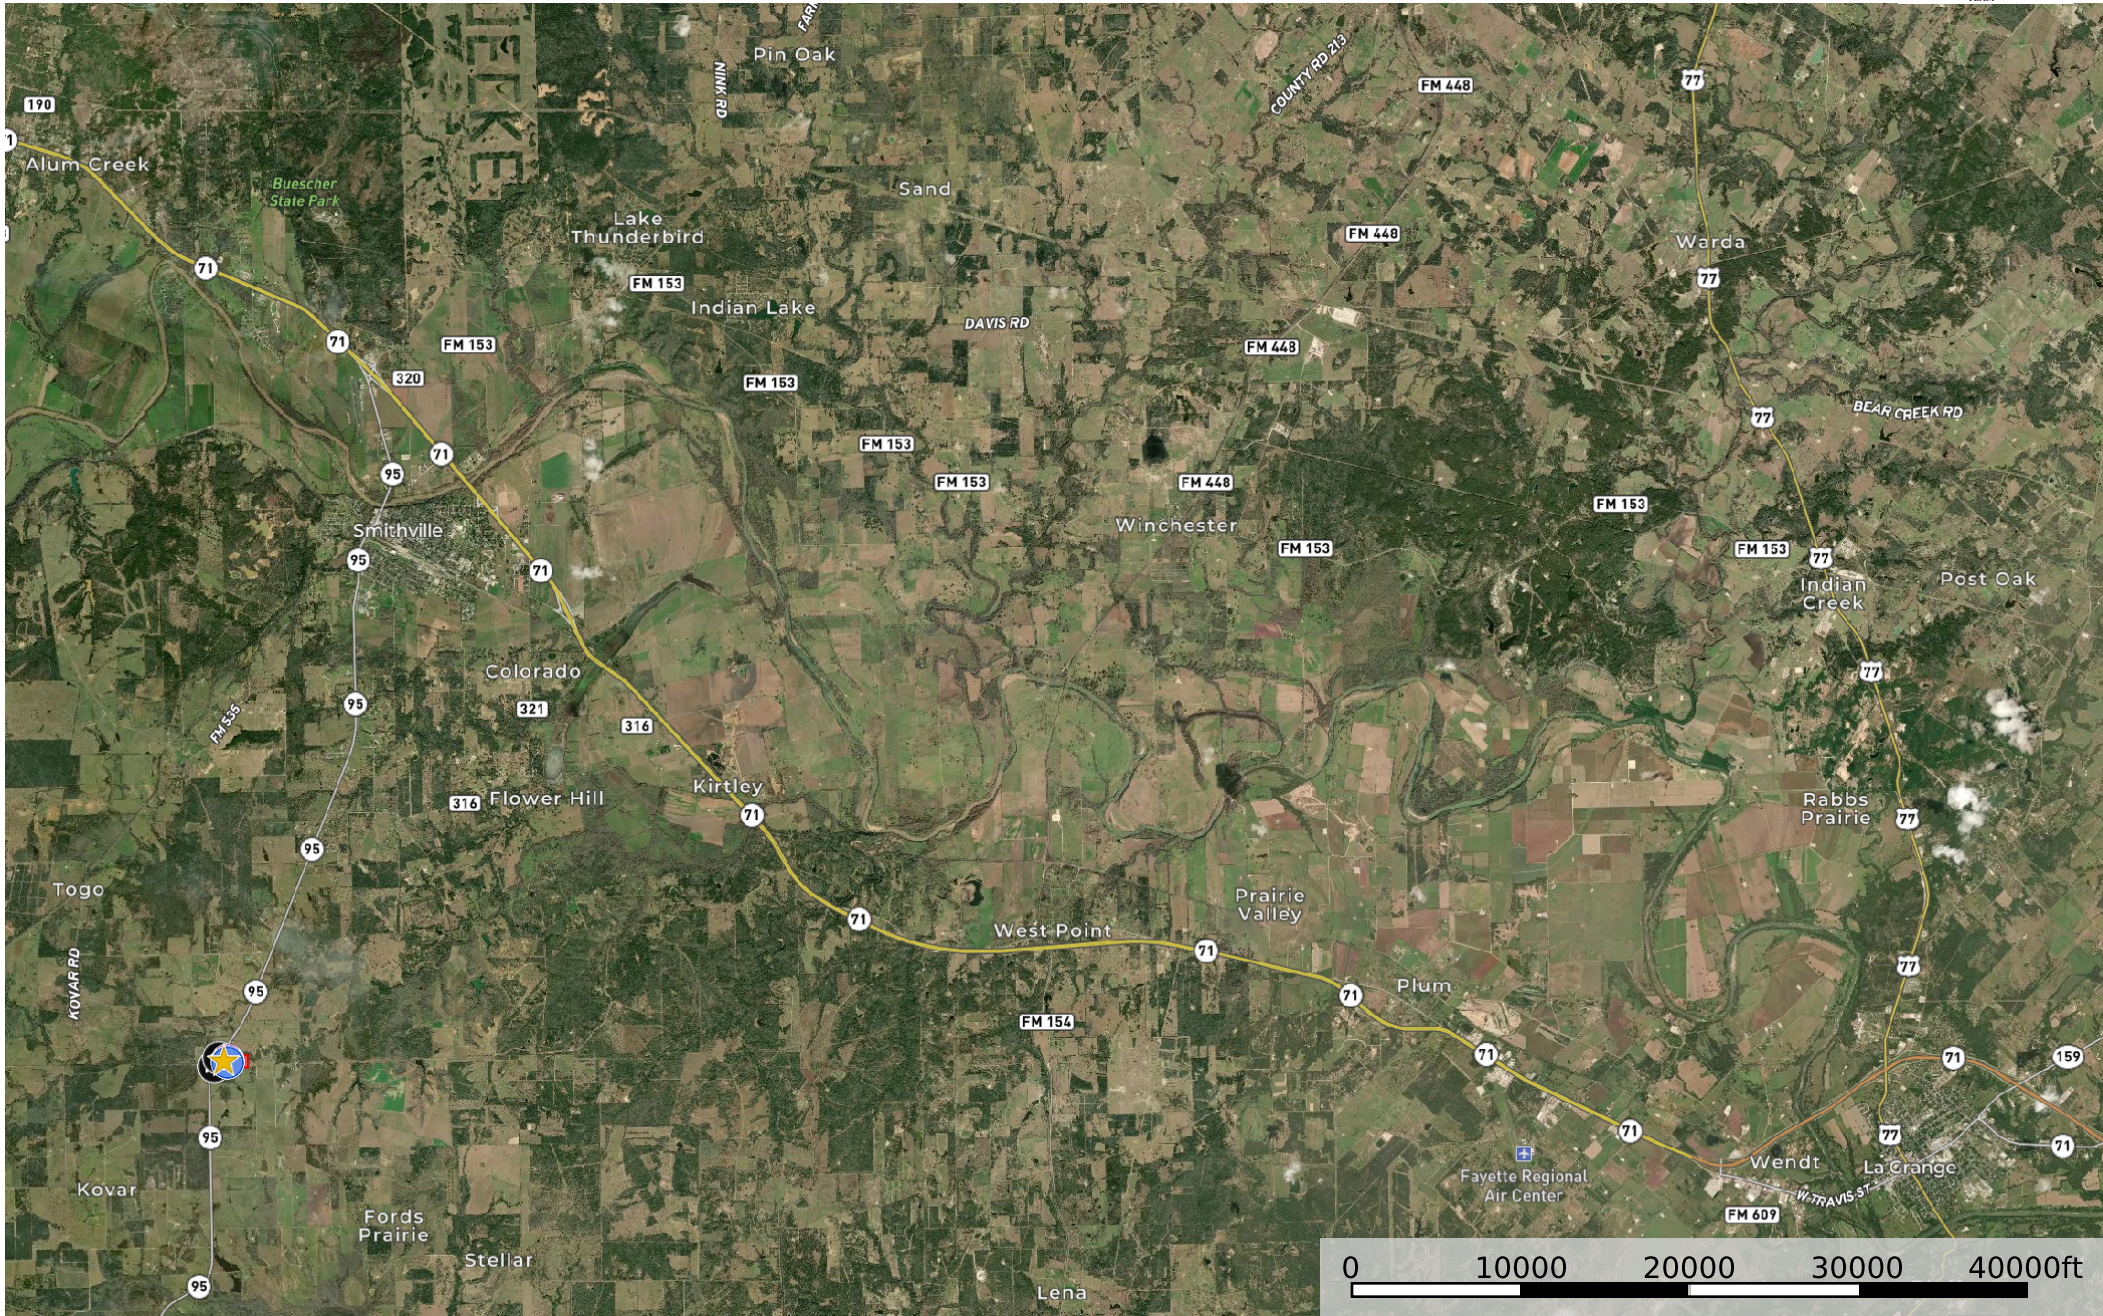

Big Sky Ranch

Bastrop County, Texas, 21.5 AC +/-

- ★ Star 1
- 🏠 Well
- 🏠 Barn
- 🚪 Gate
- 🟡 Primary Road
- 🟦 Pond / Tank
- 🔺 Boundary