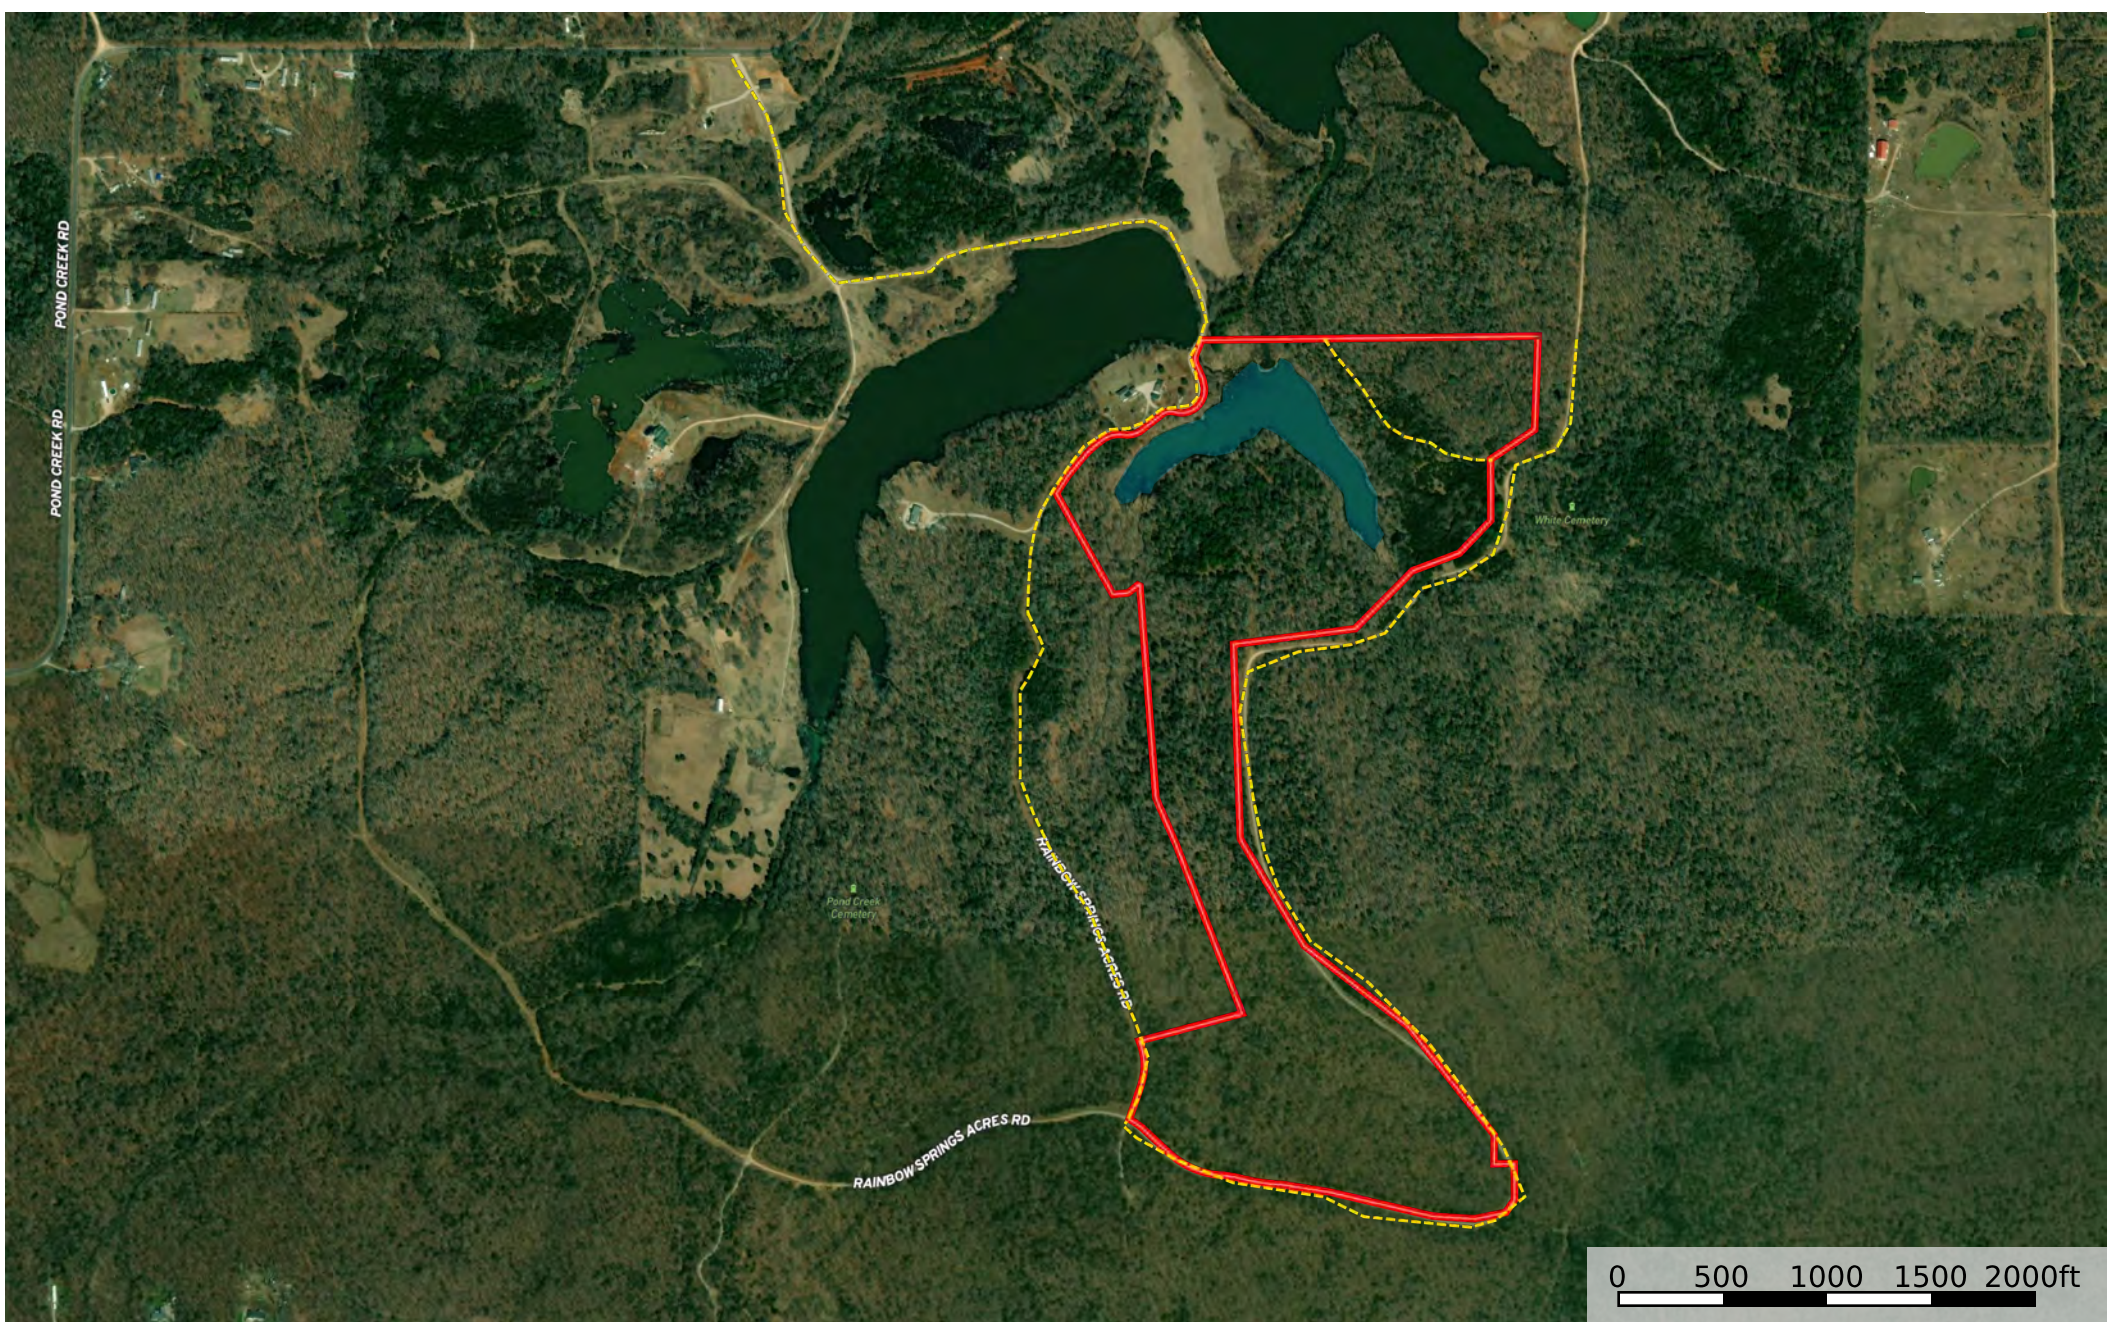

# 100 acres Pond Creek rd Mineral Point mo Strandview Missouri, AC +/-

- Road / Trail
- Boundary
- Pond