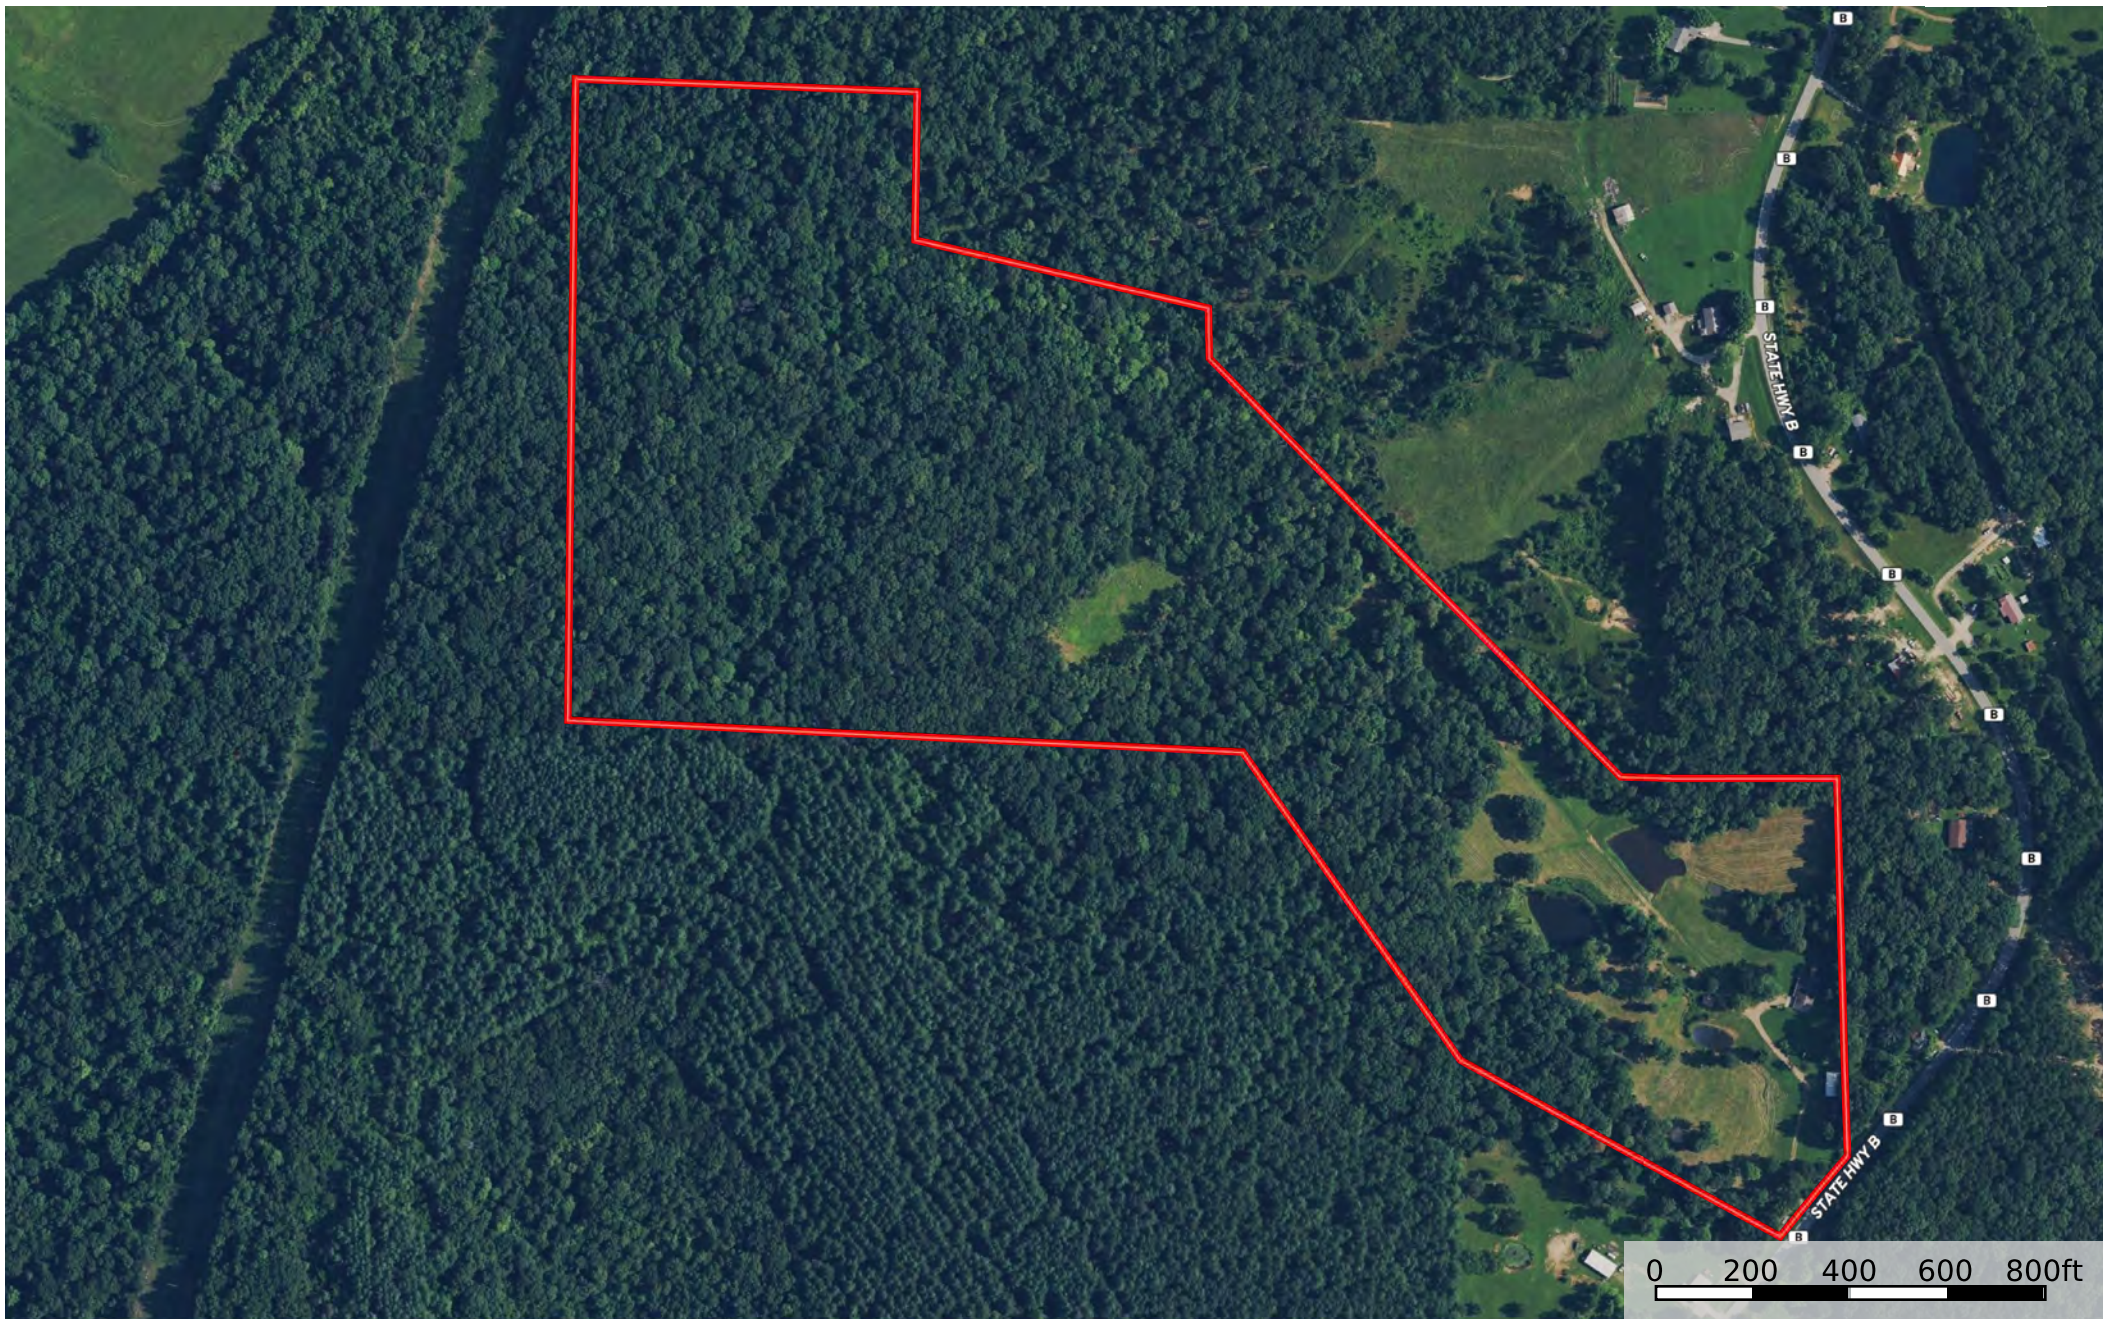

Larry Dover
Kentucky, AC +/-

 Boundary

0 200 400 600 800ft