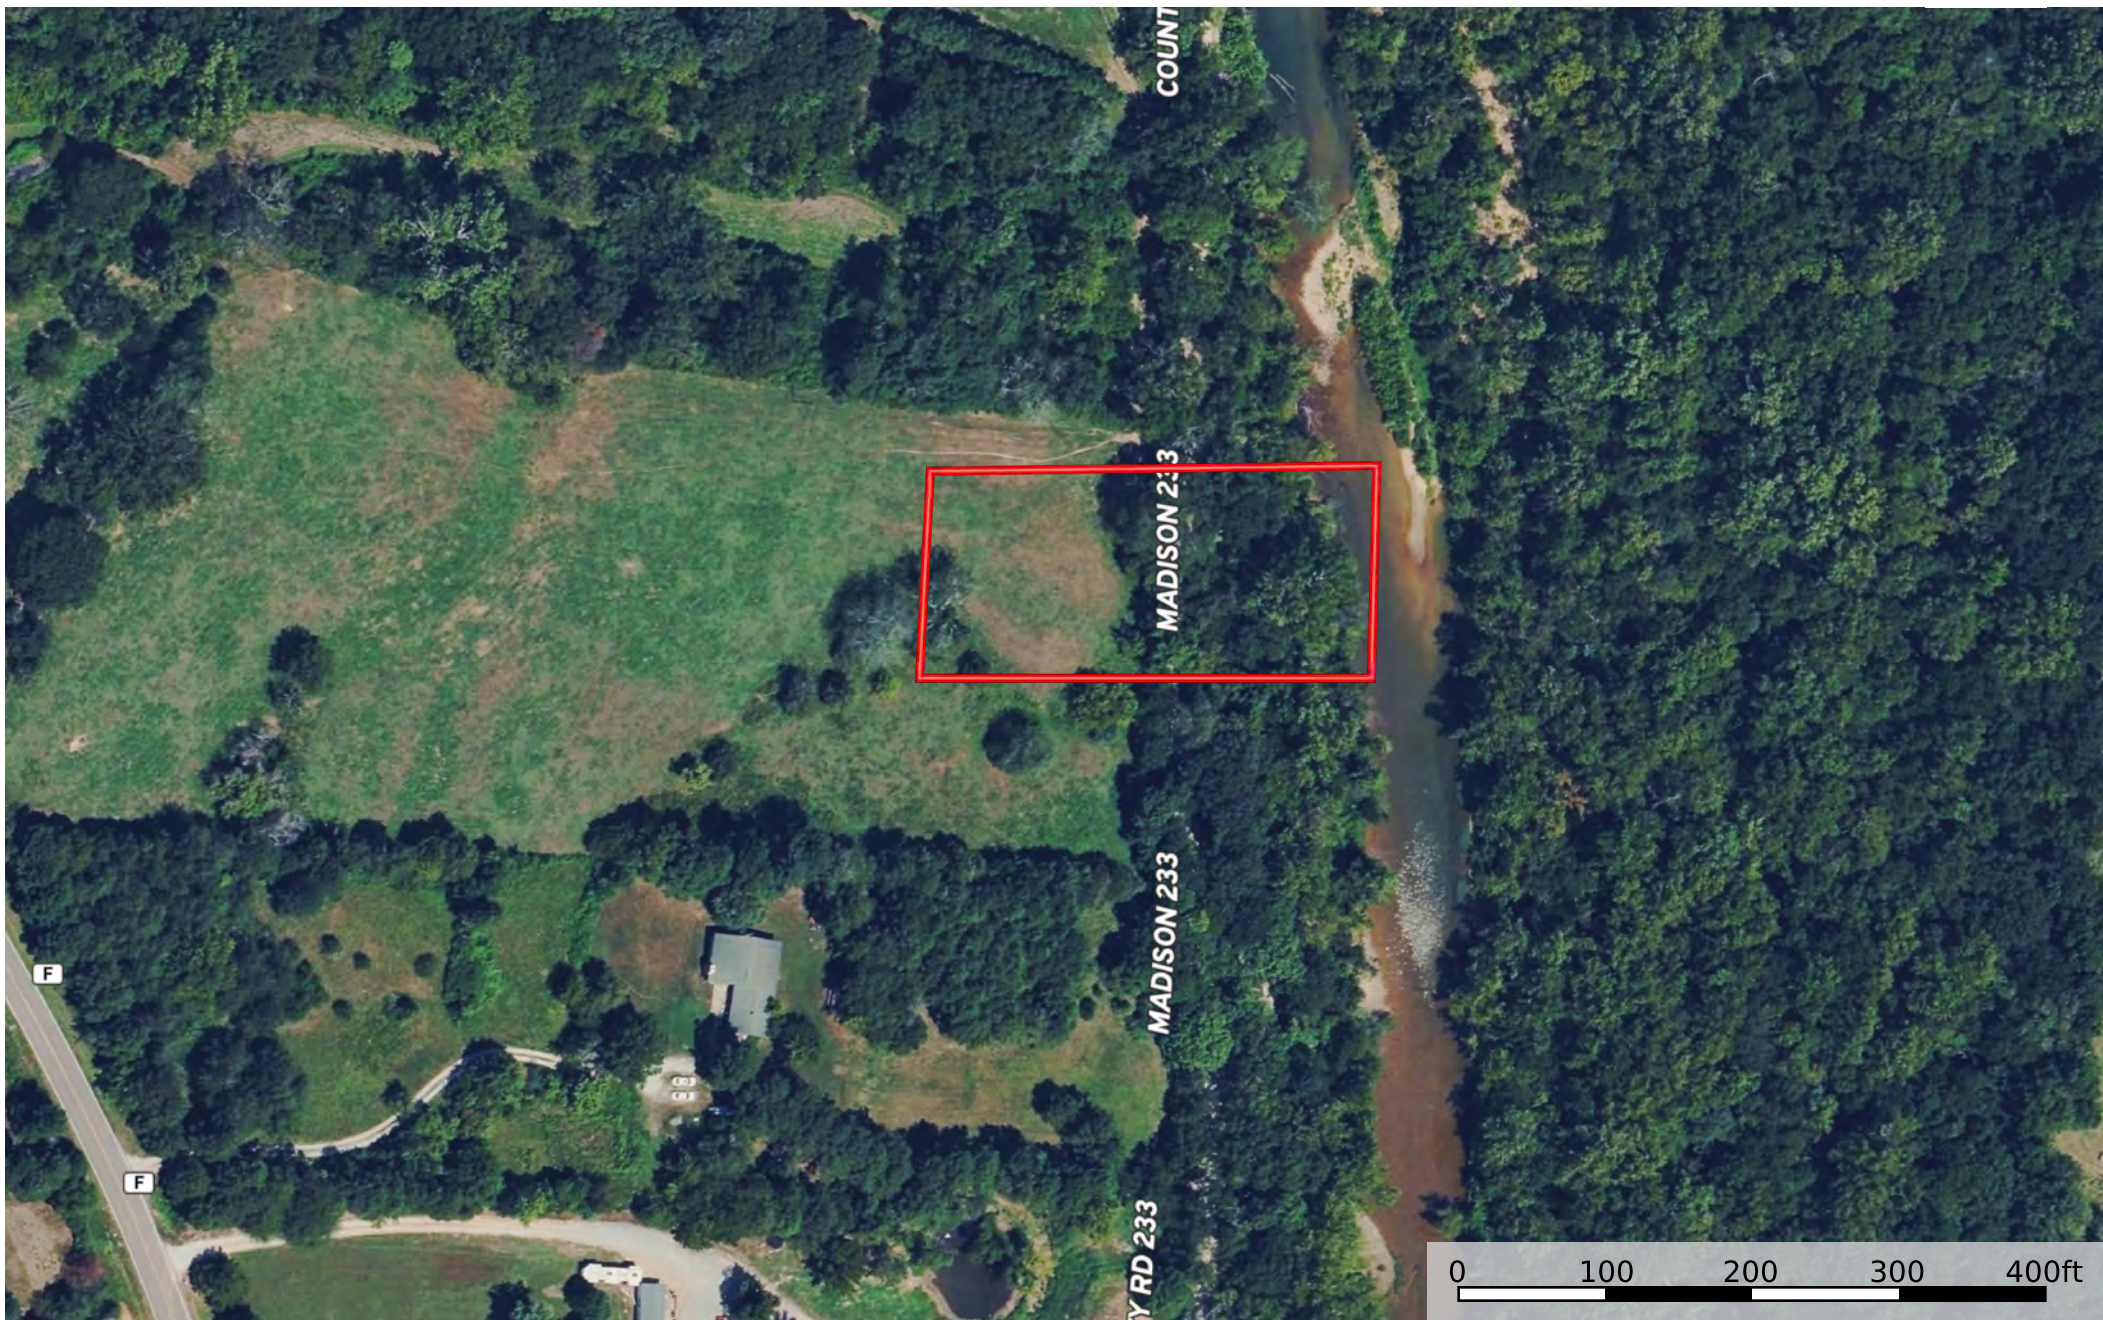

# Castor River Lot CR 233-1

Missouri, AC +/-

 Boundary