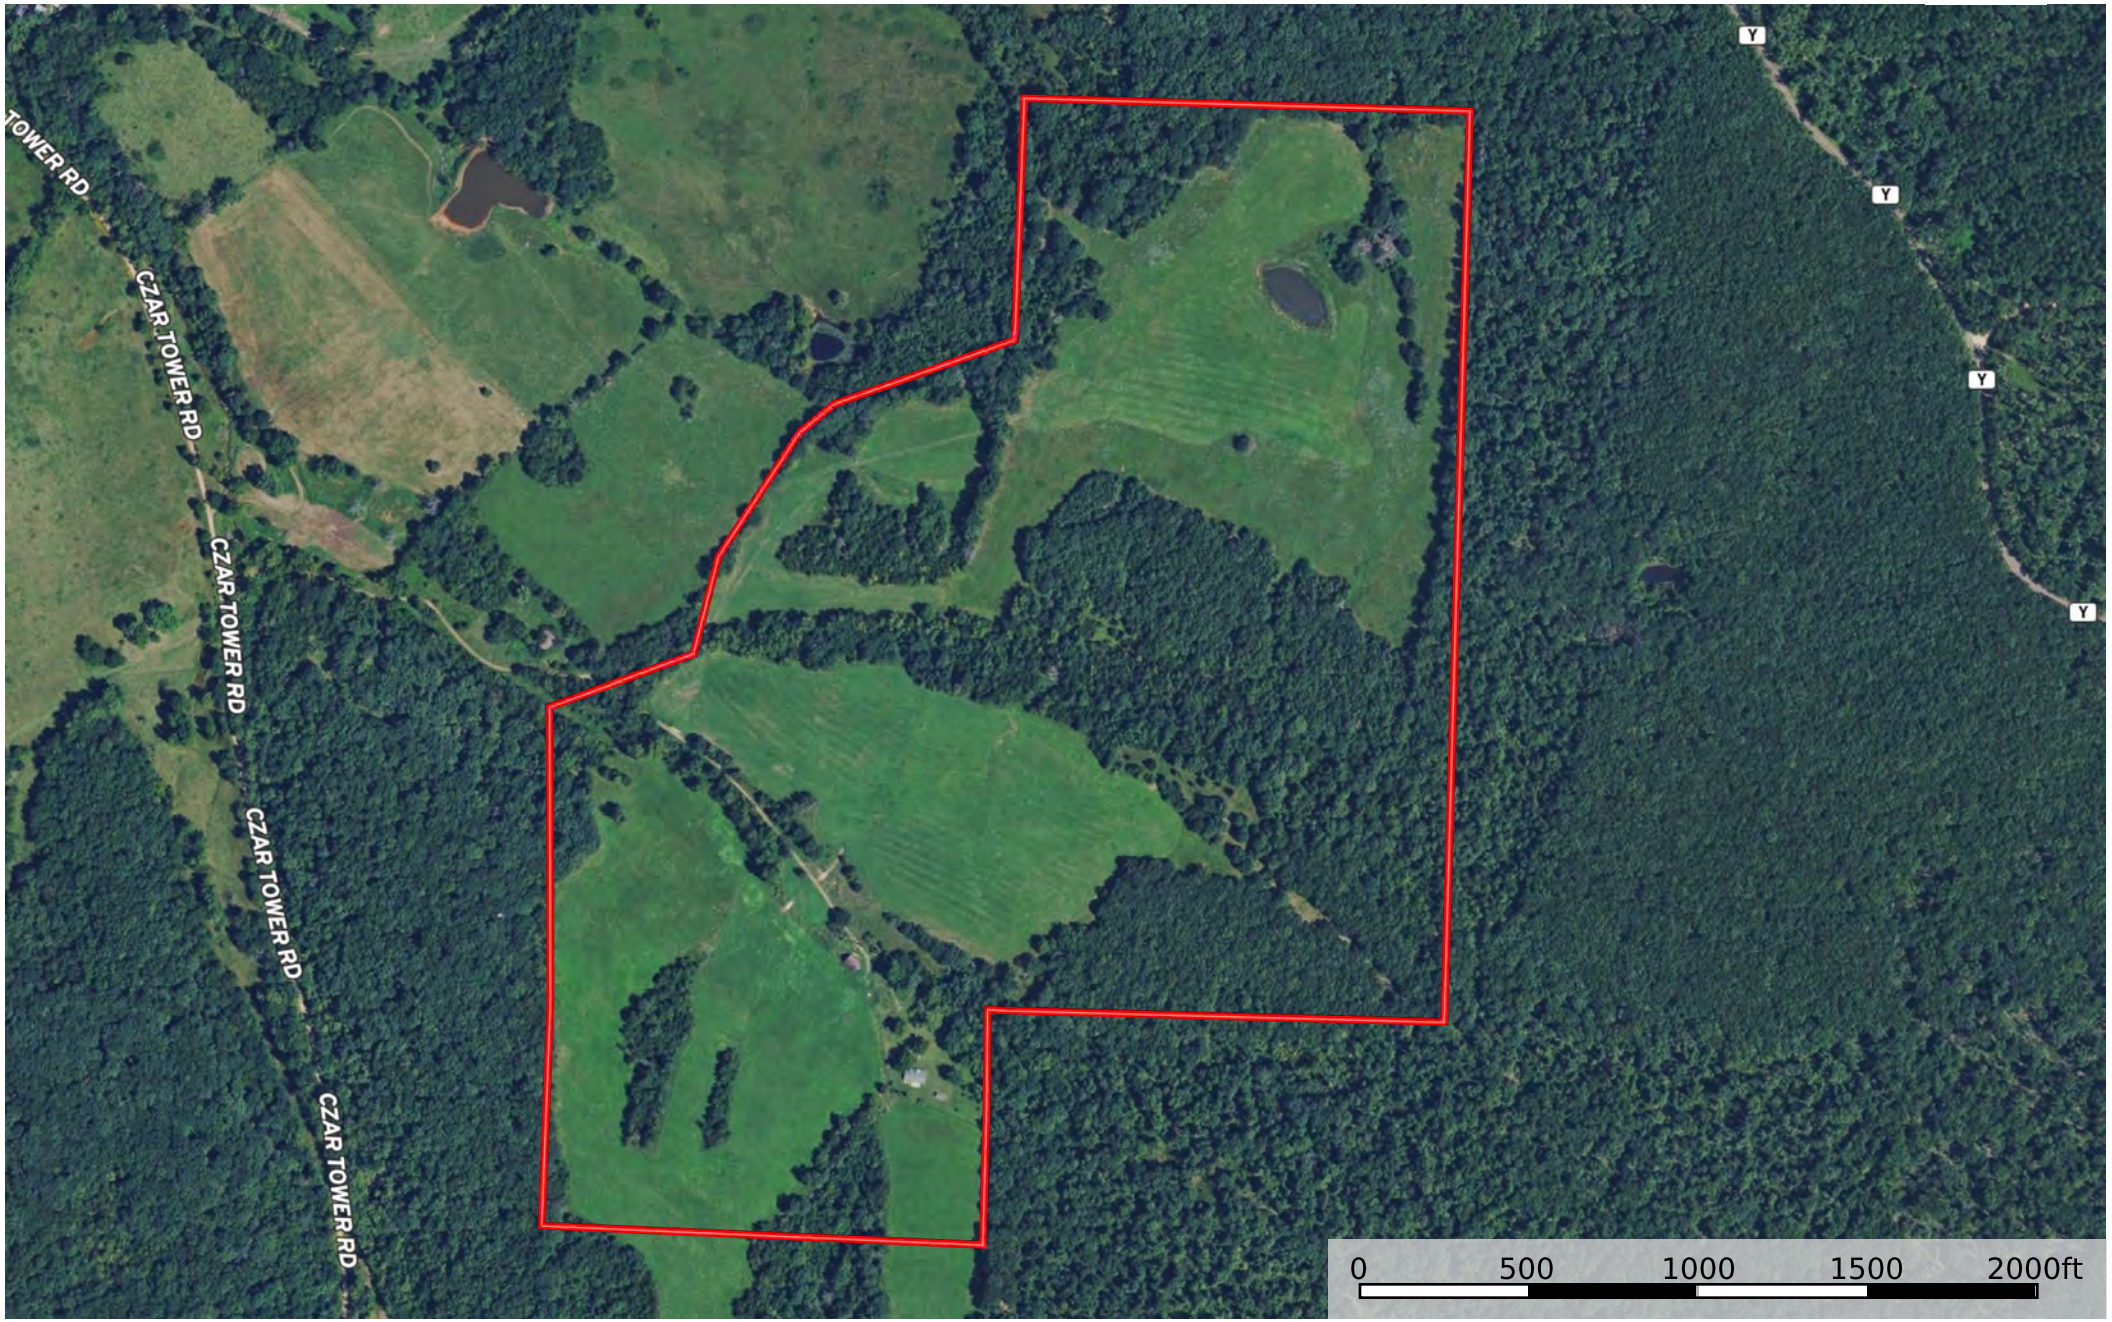

**czar tower**  
Crawford County, Missouri, 145.95 AC +/-

 Boundary