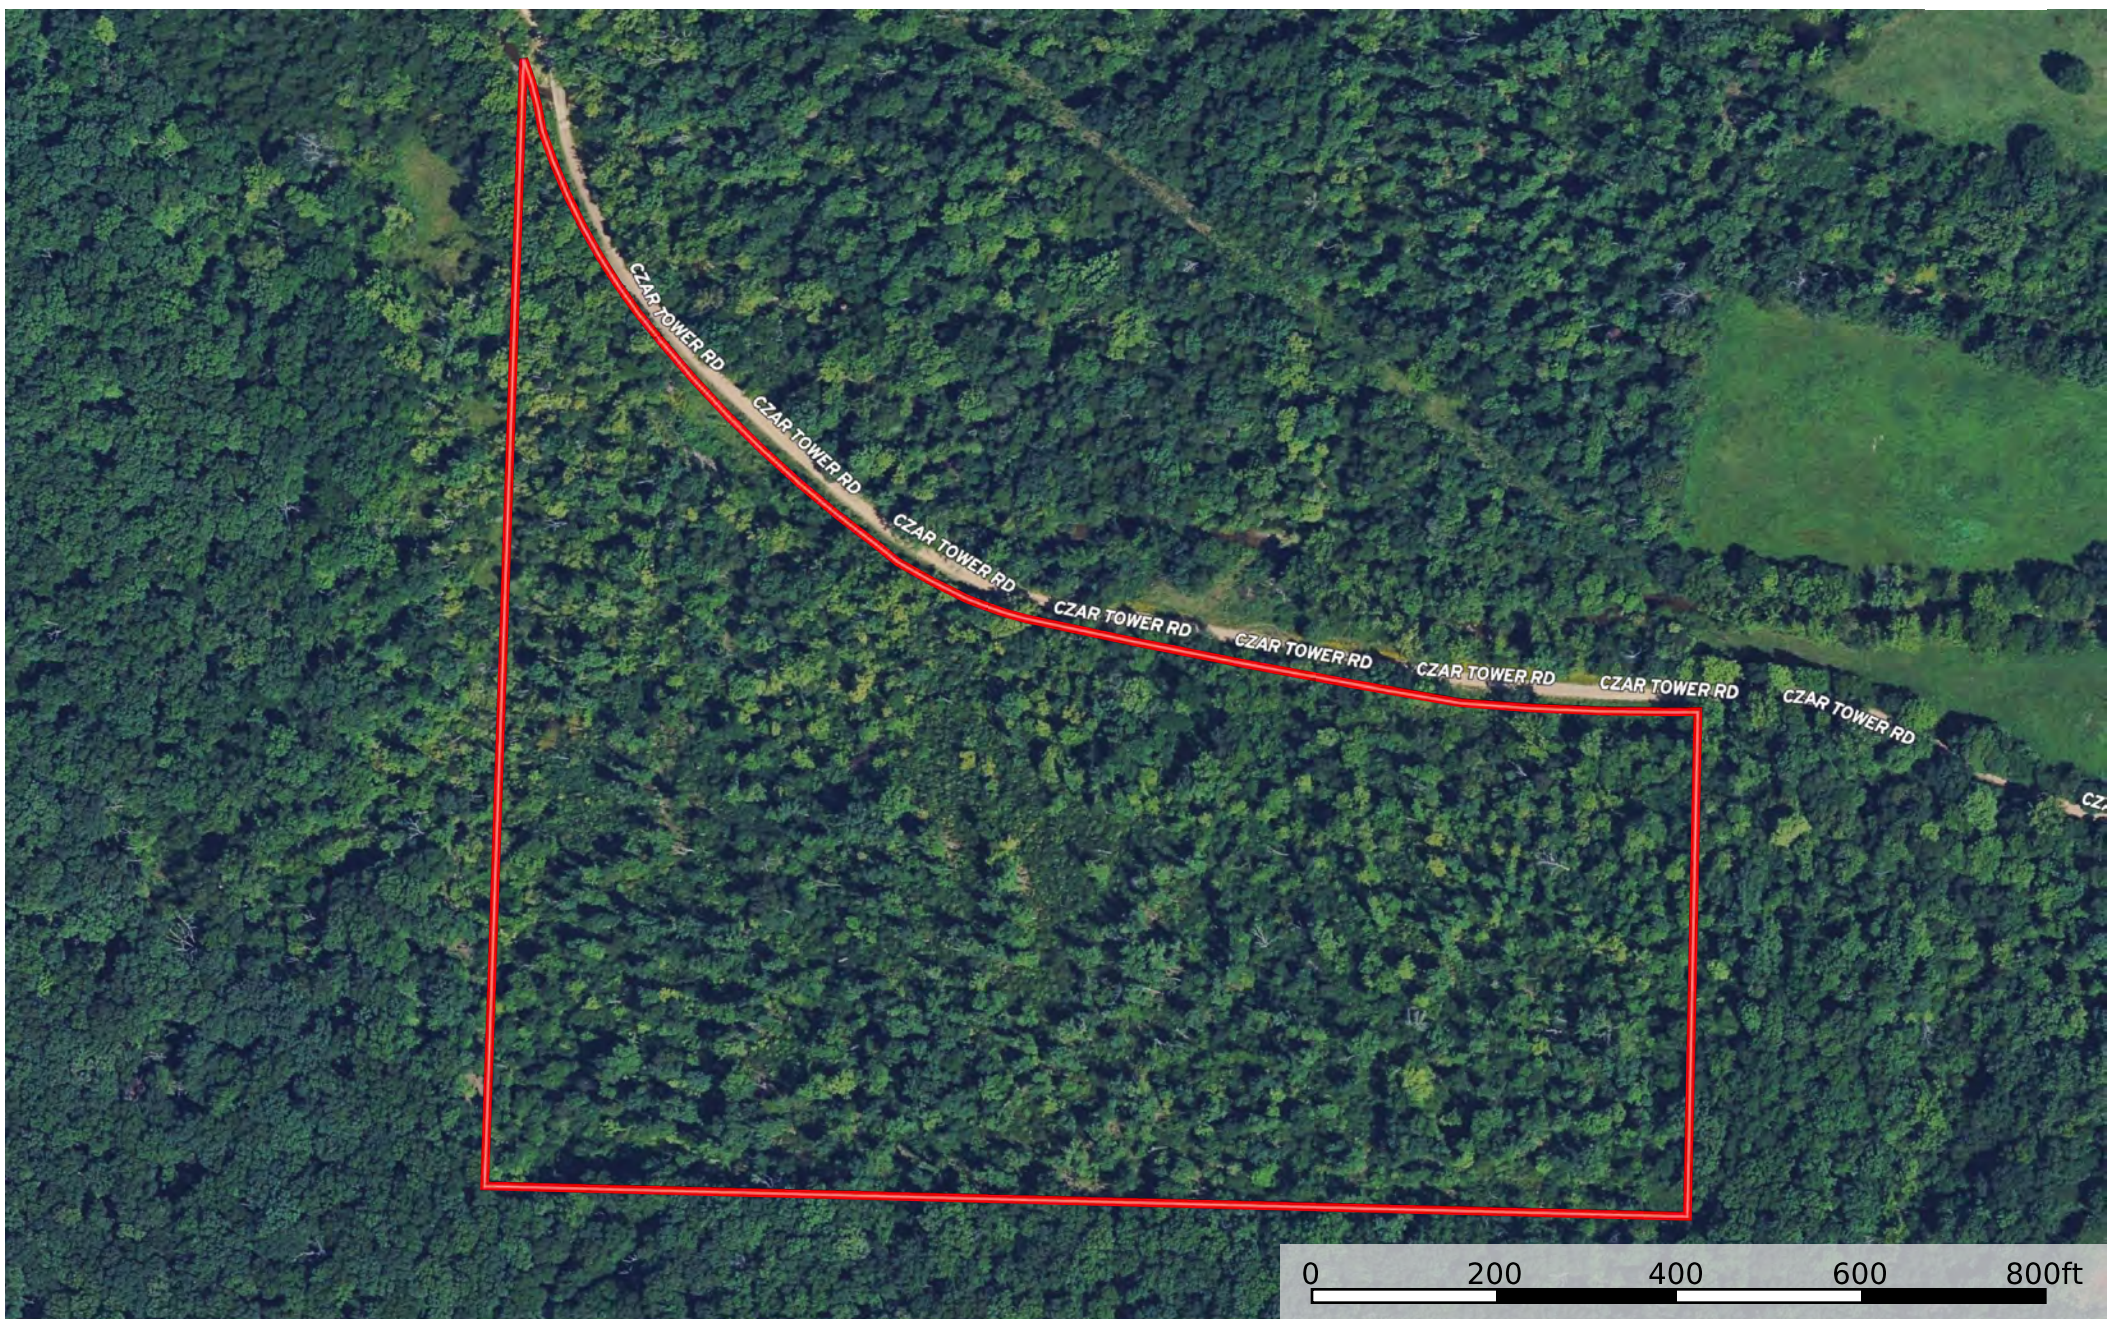

Rosemary & Brian Woodward 20 acres Czar Tower rd  
Missouri, AC +/-

 Boundary