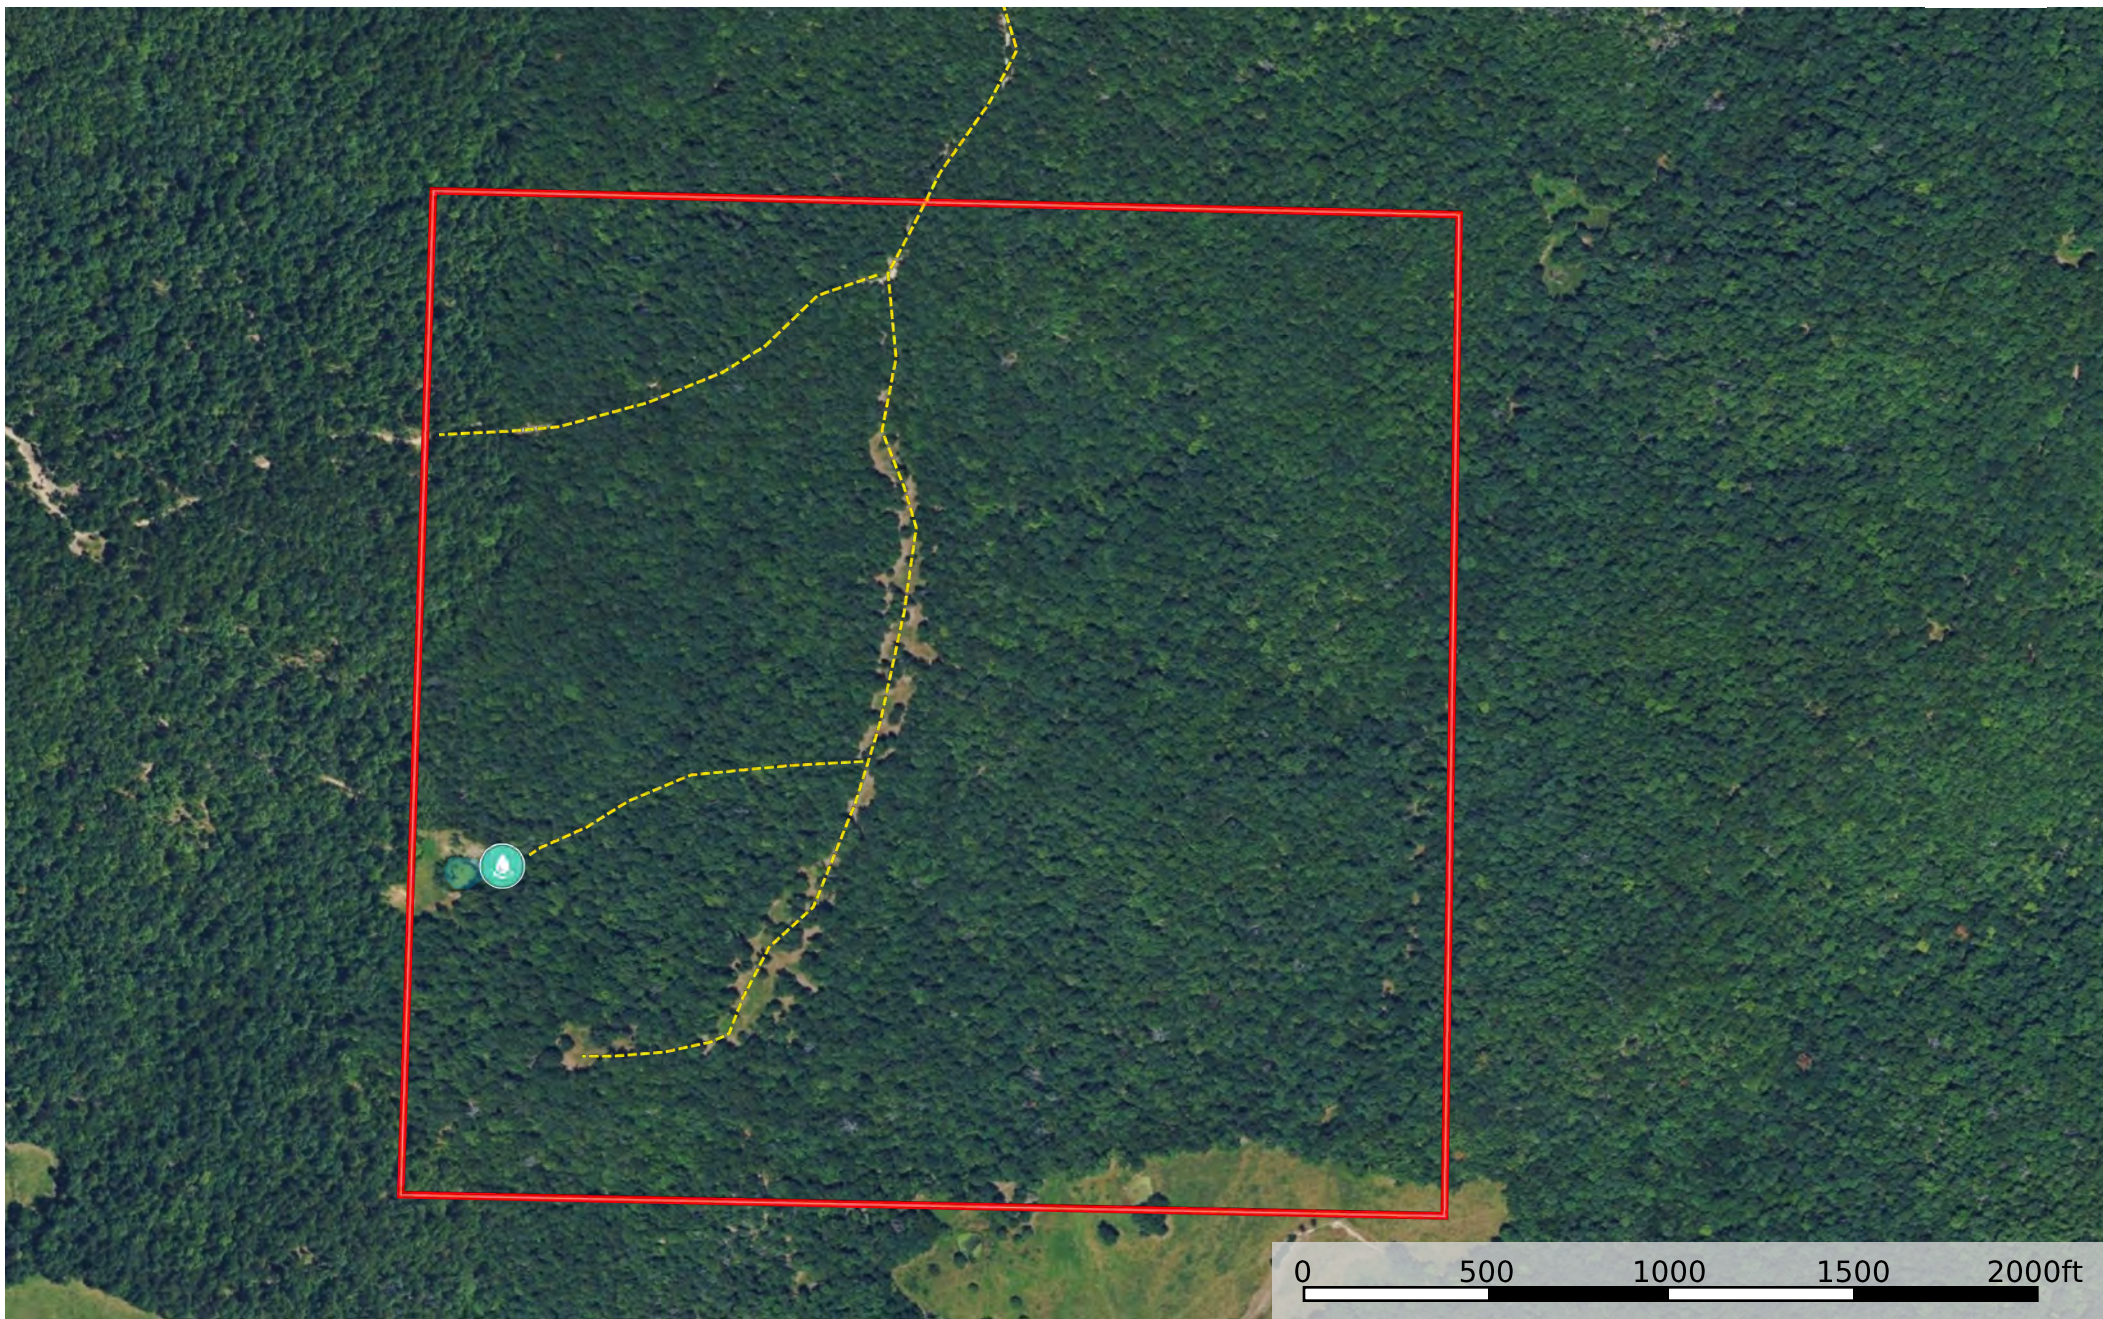

Lone Pine Ridge Aerial 161.75 acres

Missouri, AC +/-

-  Pond / Wildlife
-  Road / Trail
-  Pond / Tank
-  Boundary