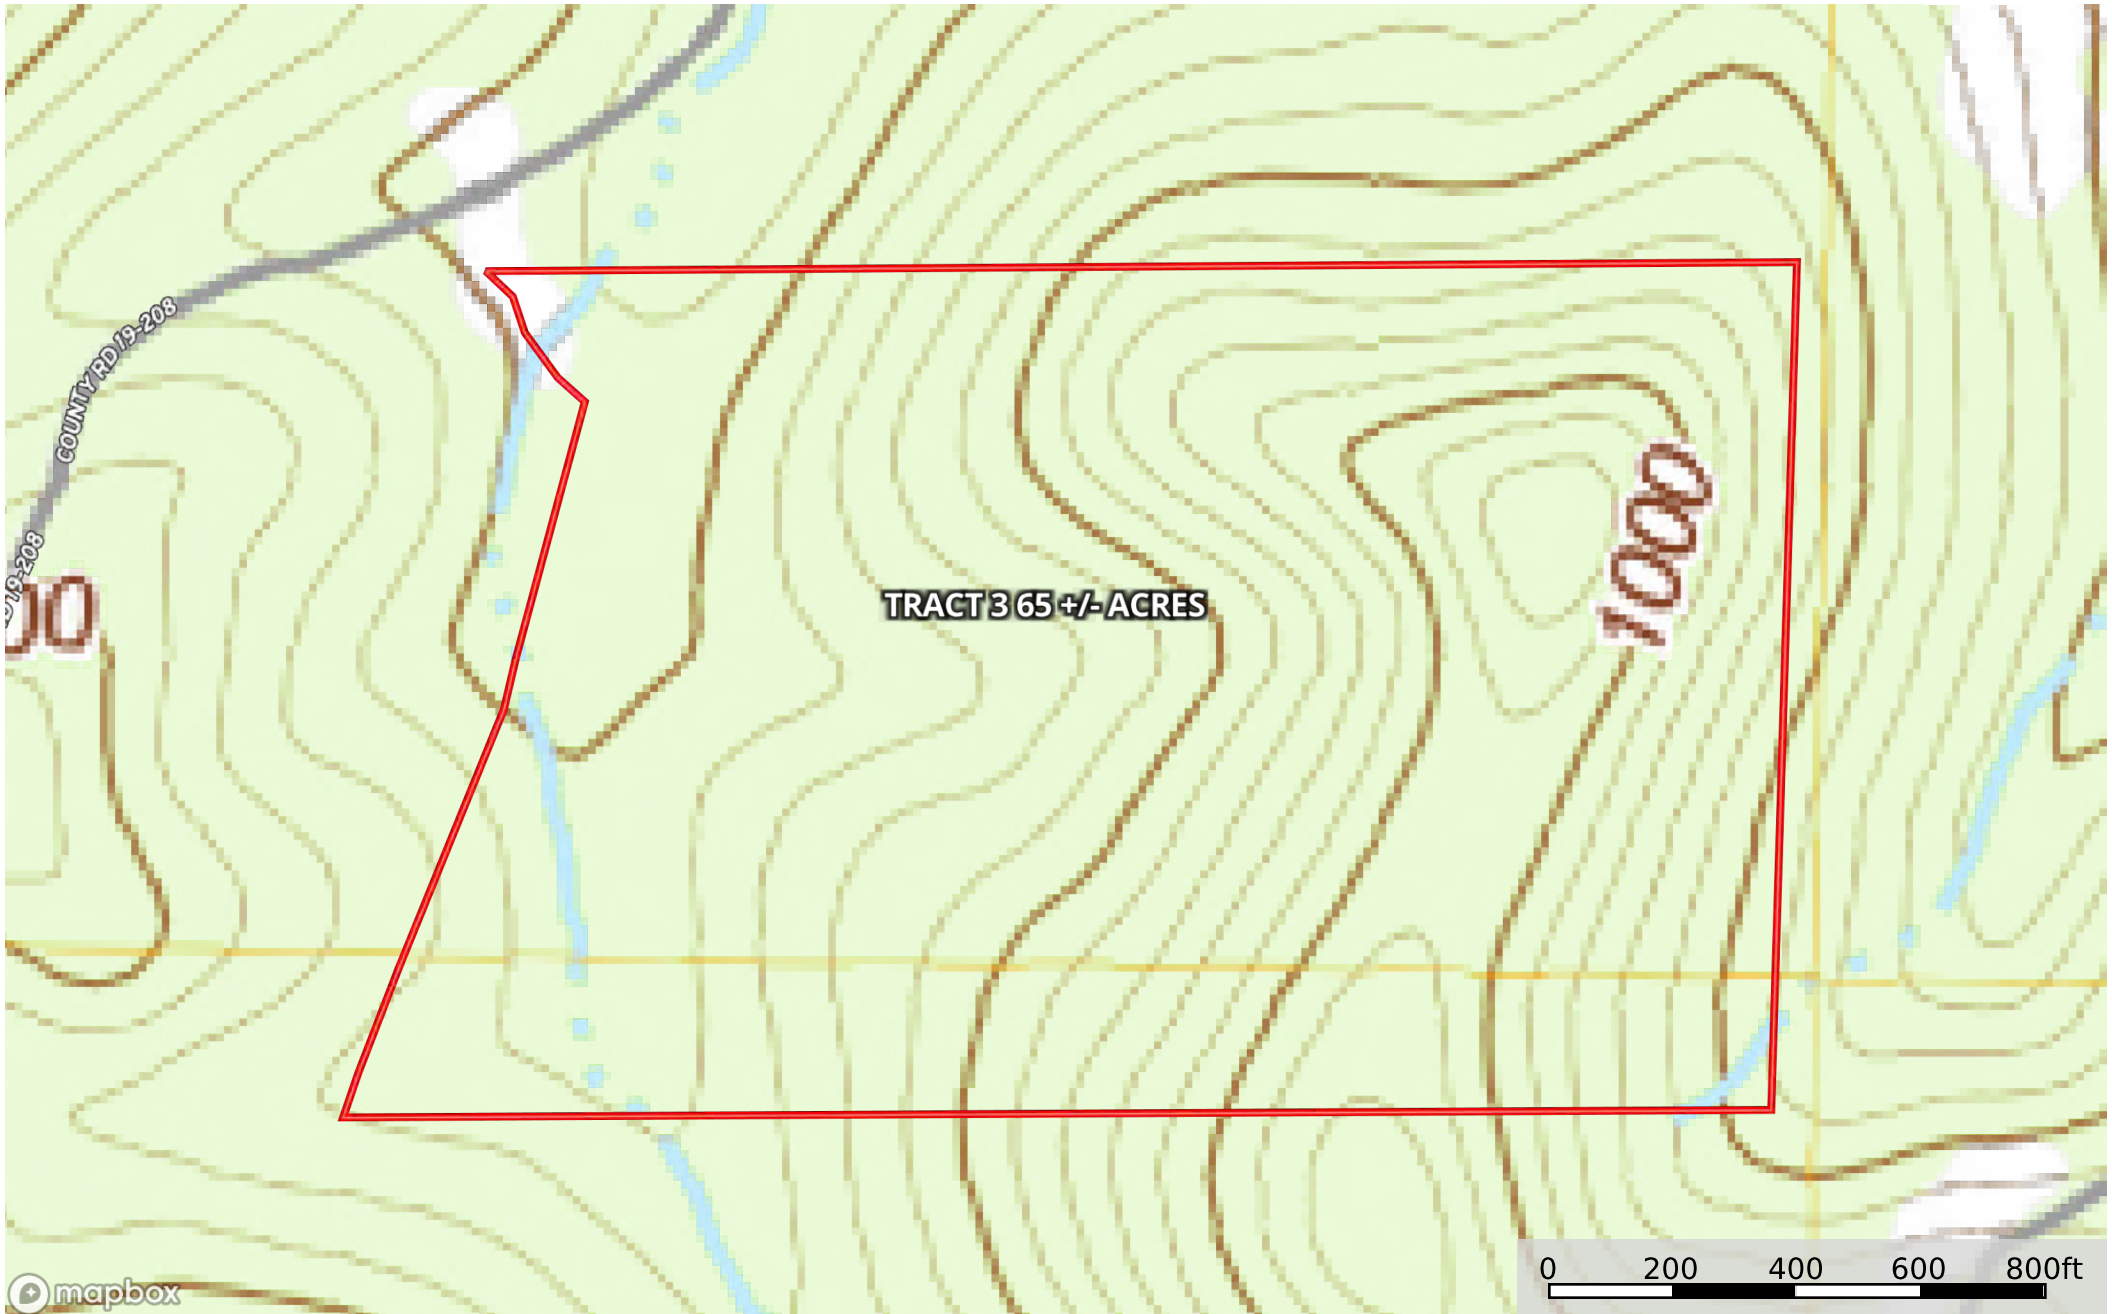

Williams tract 3
Missouri, 65 AC +/-

mapbox

Boundary