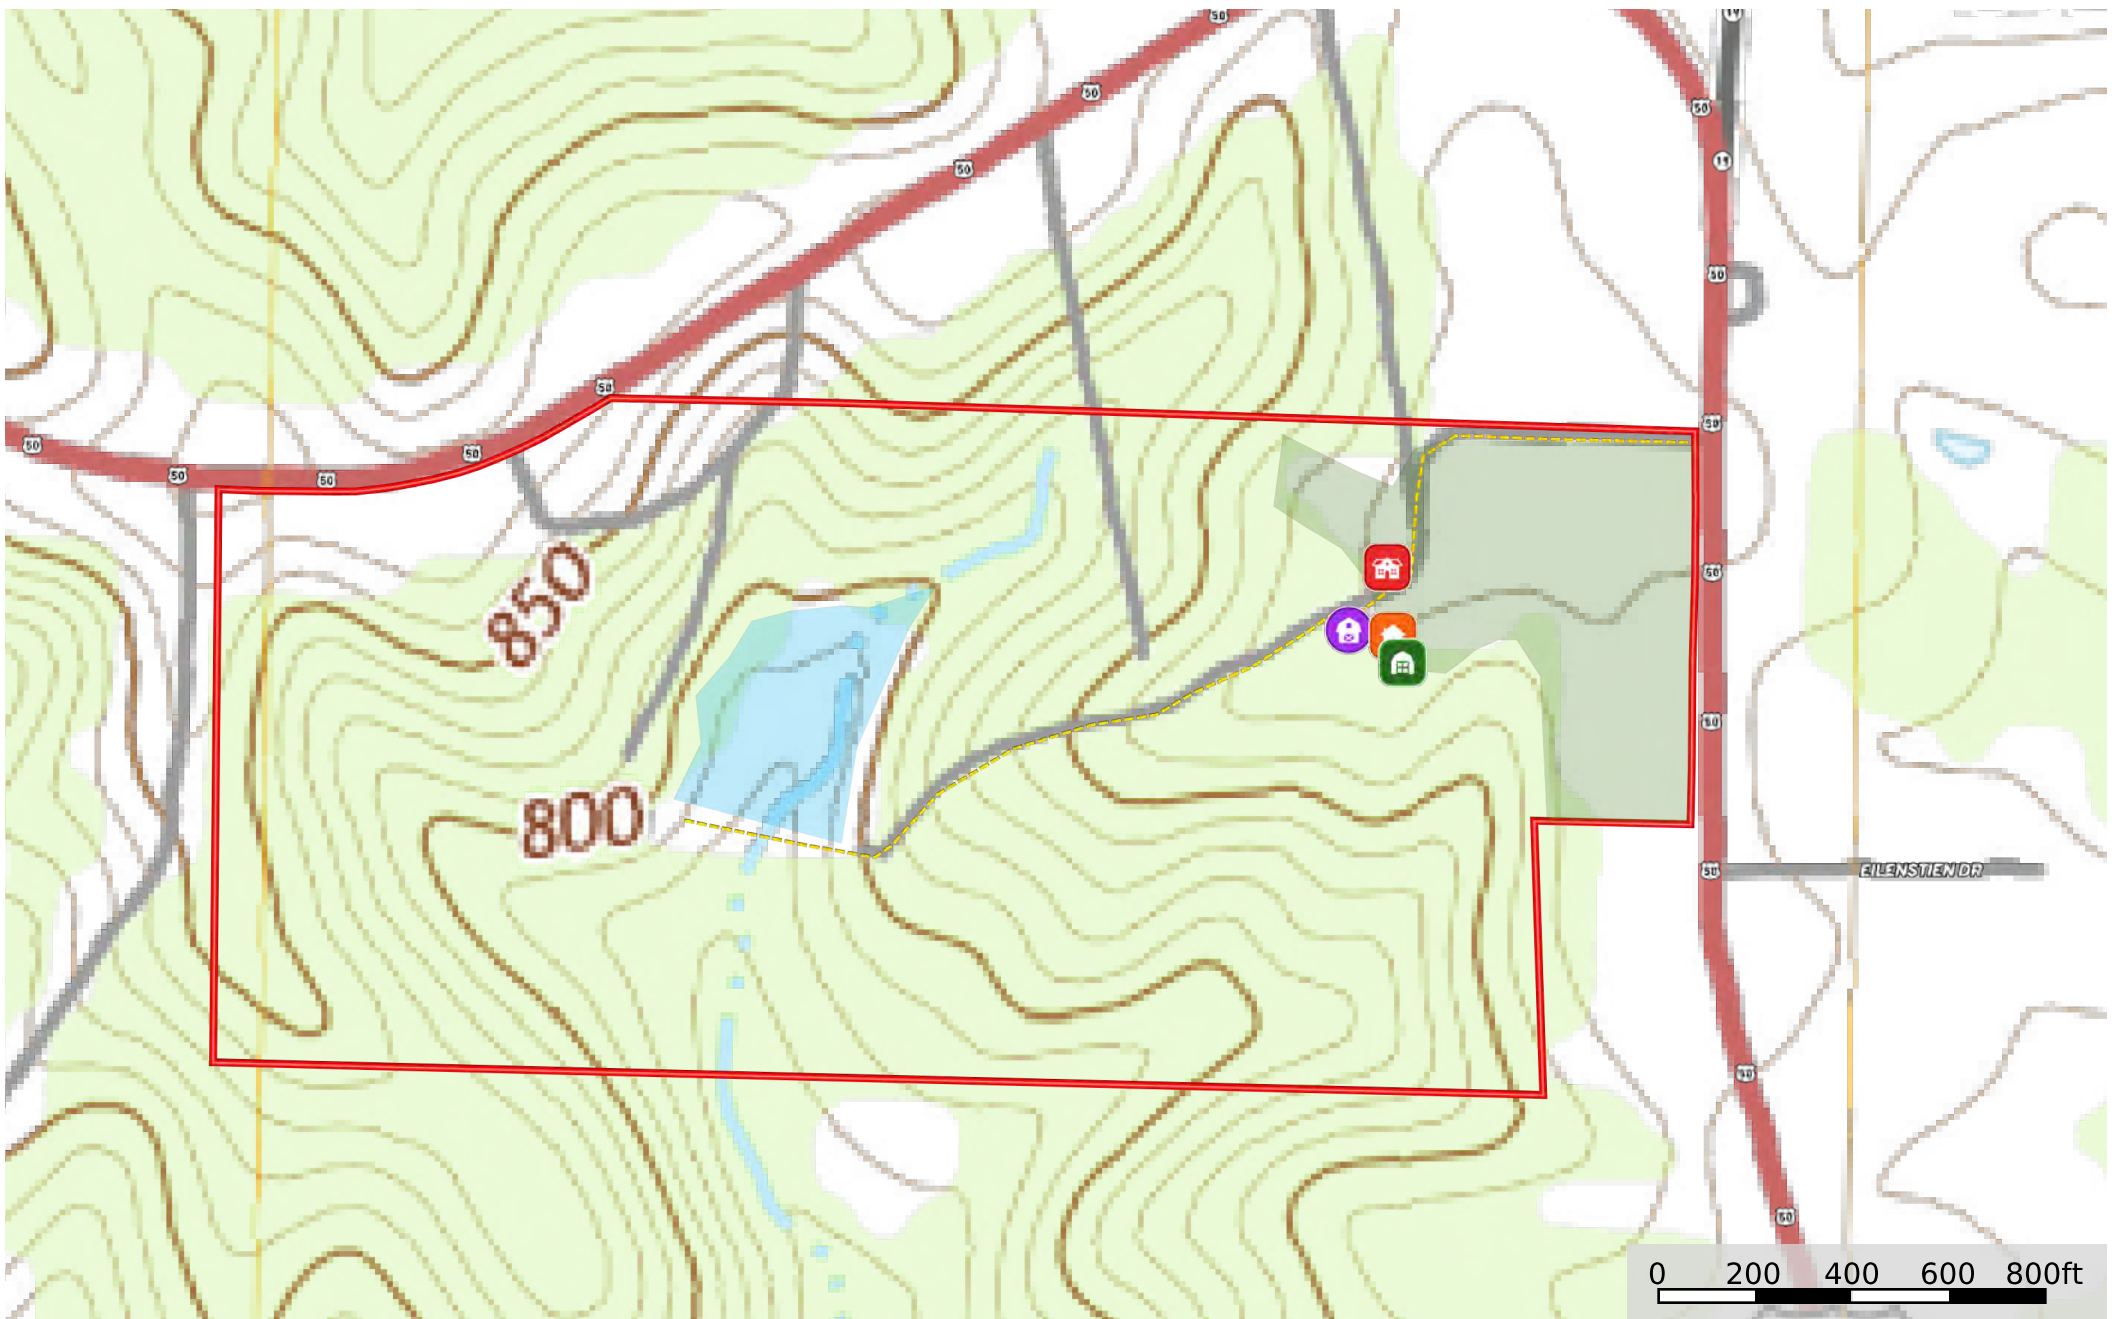

1960 Highway 50 Owensville MO

Missouri, AC +/-

-  Shed / Shack
-  House
-  Main House
-  Barn
-  Road / Trail
-  Pasture
-  Pond / Tank
-  Boundary