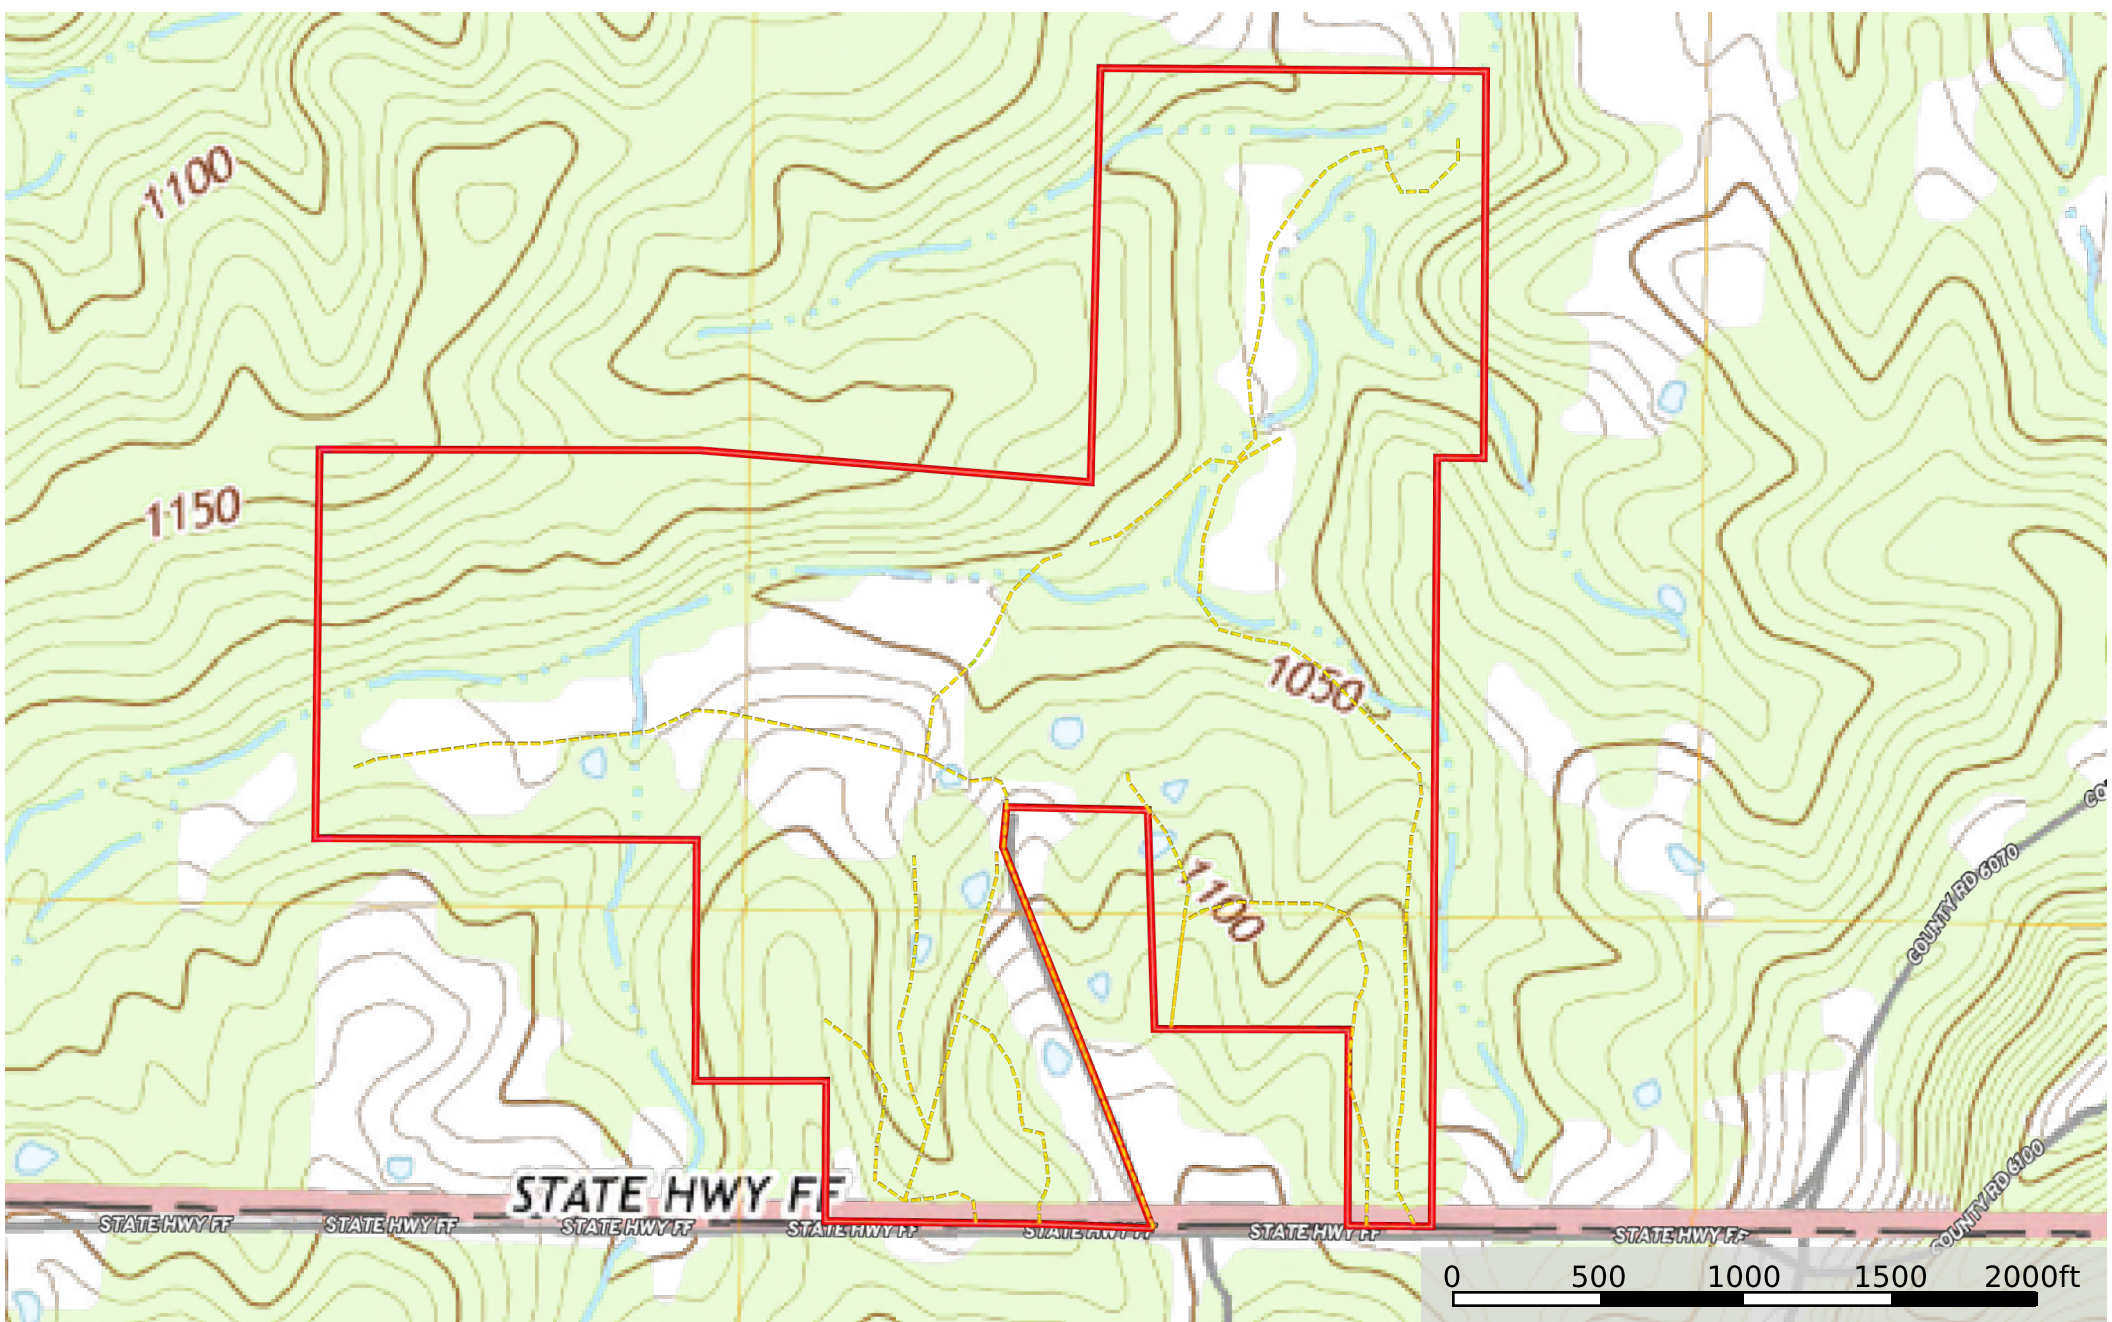

Kapitany/State Route FF 205

Missouri, AC +/-

--- Road / Trail
□ Boundary