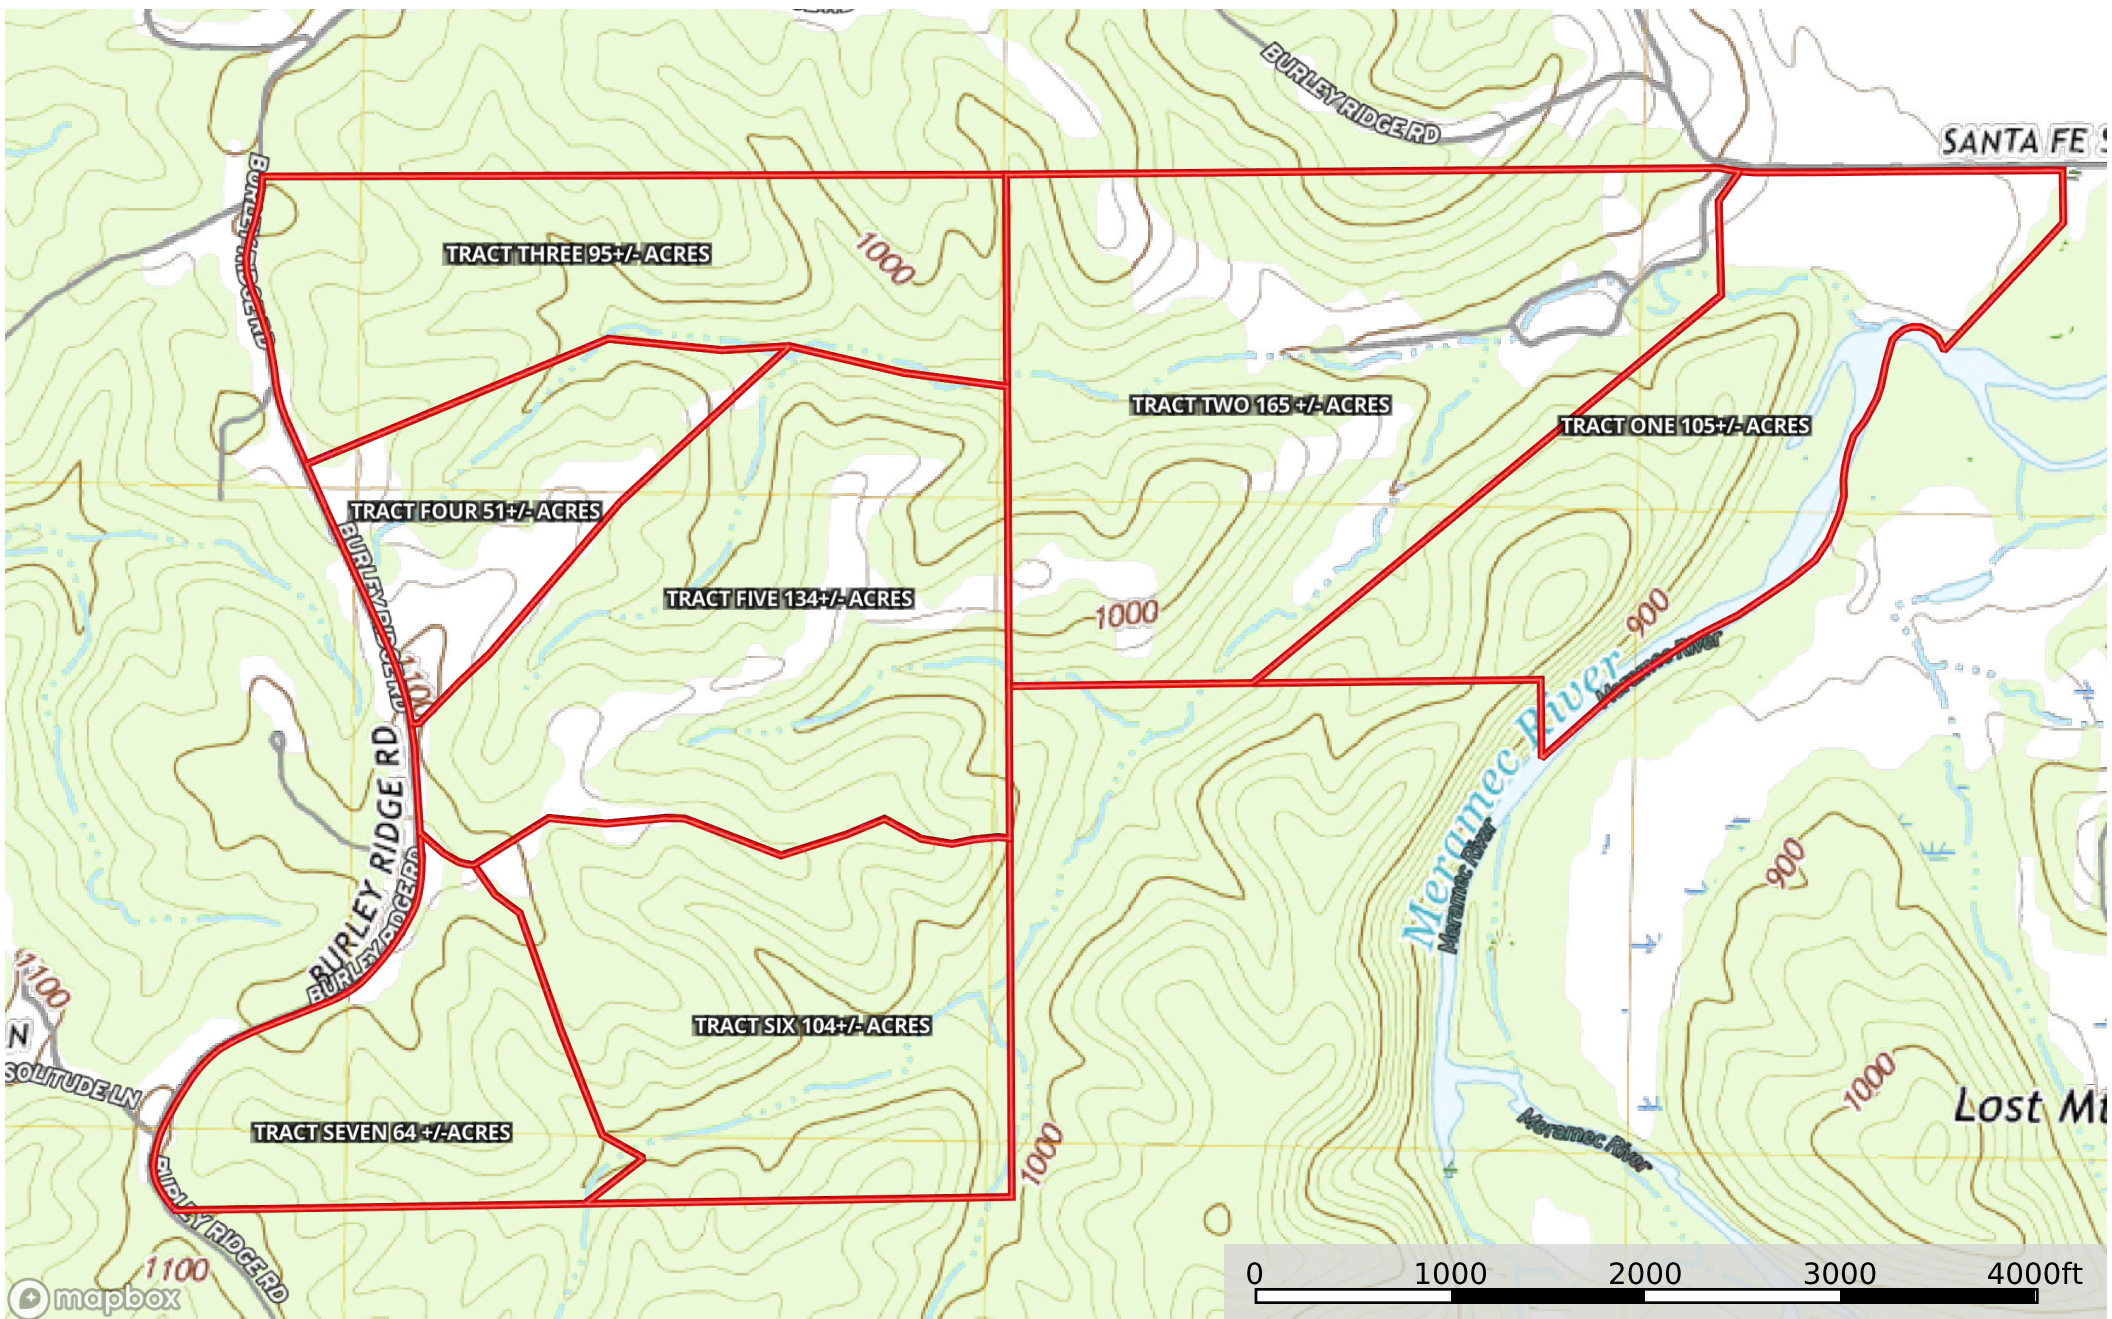

# Wesco Auction Option 1

Missouri, AC +/-

- TRACT TWO 165 +/-
- TRACT ONE 105 +/-
- TRACT FOUR 51 +/-
- TRACT FIVE 134 +/-
- TRACT SIX 104 +/-
- TRACT SEVEN 64 +
- Tract Three 95 +/- Acres