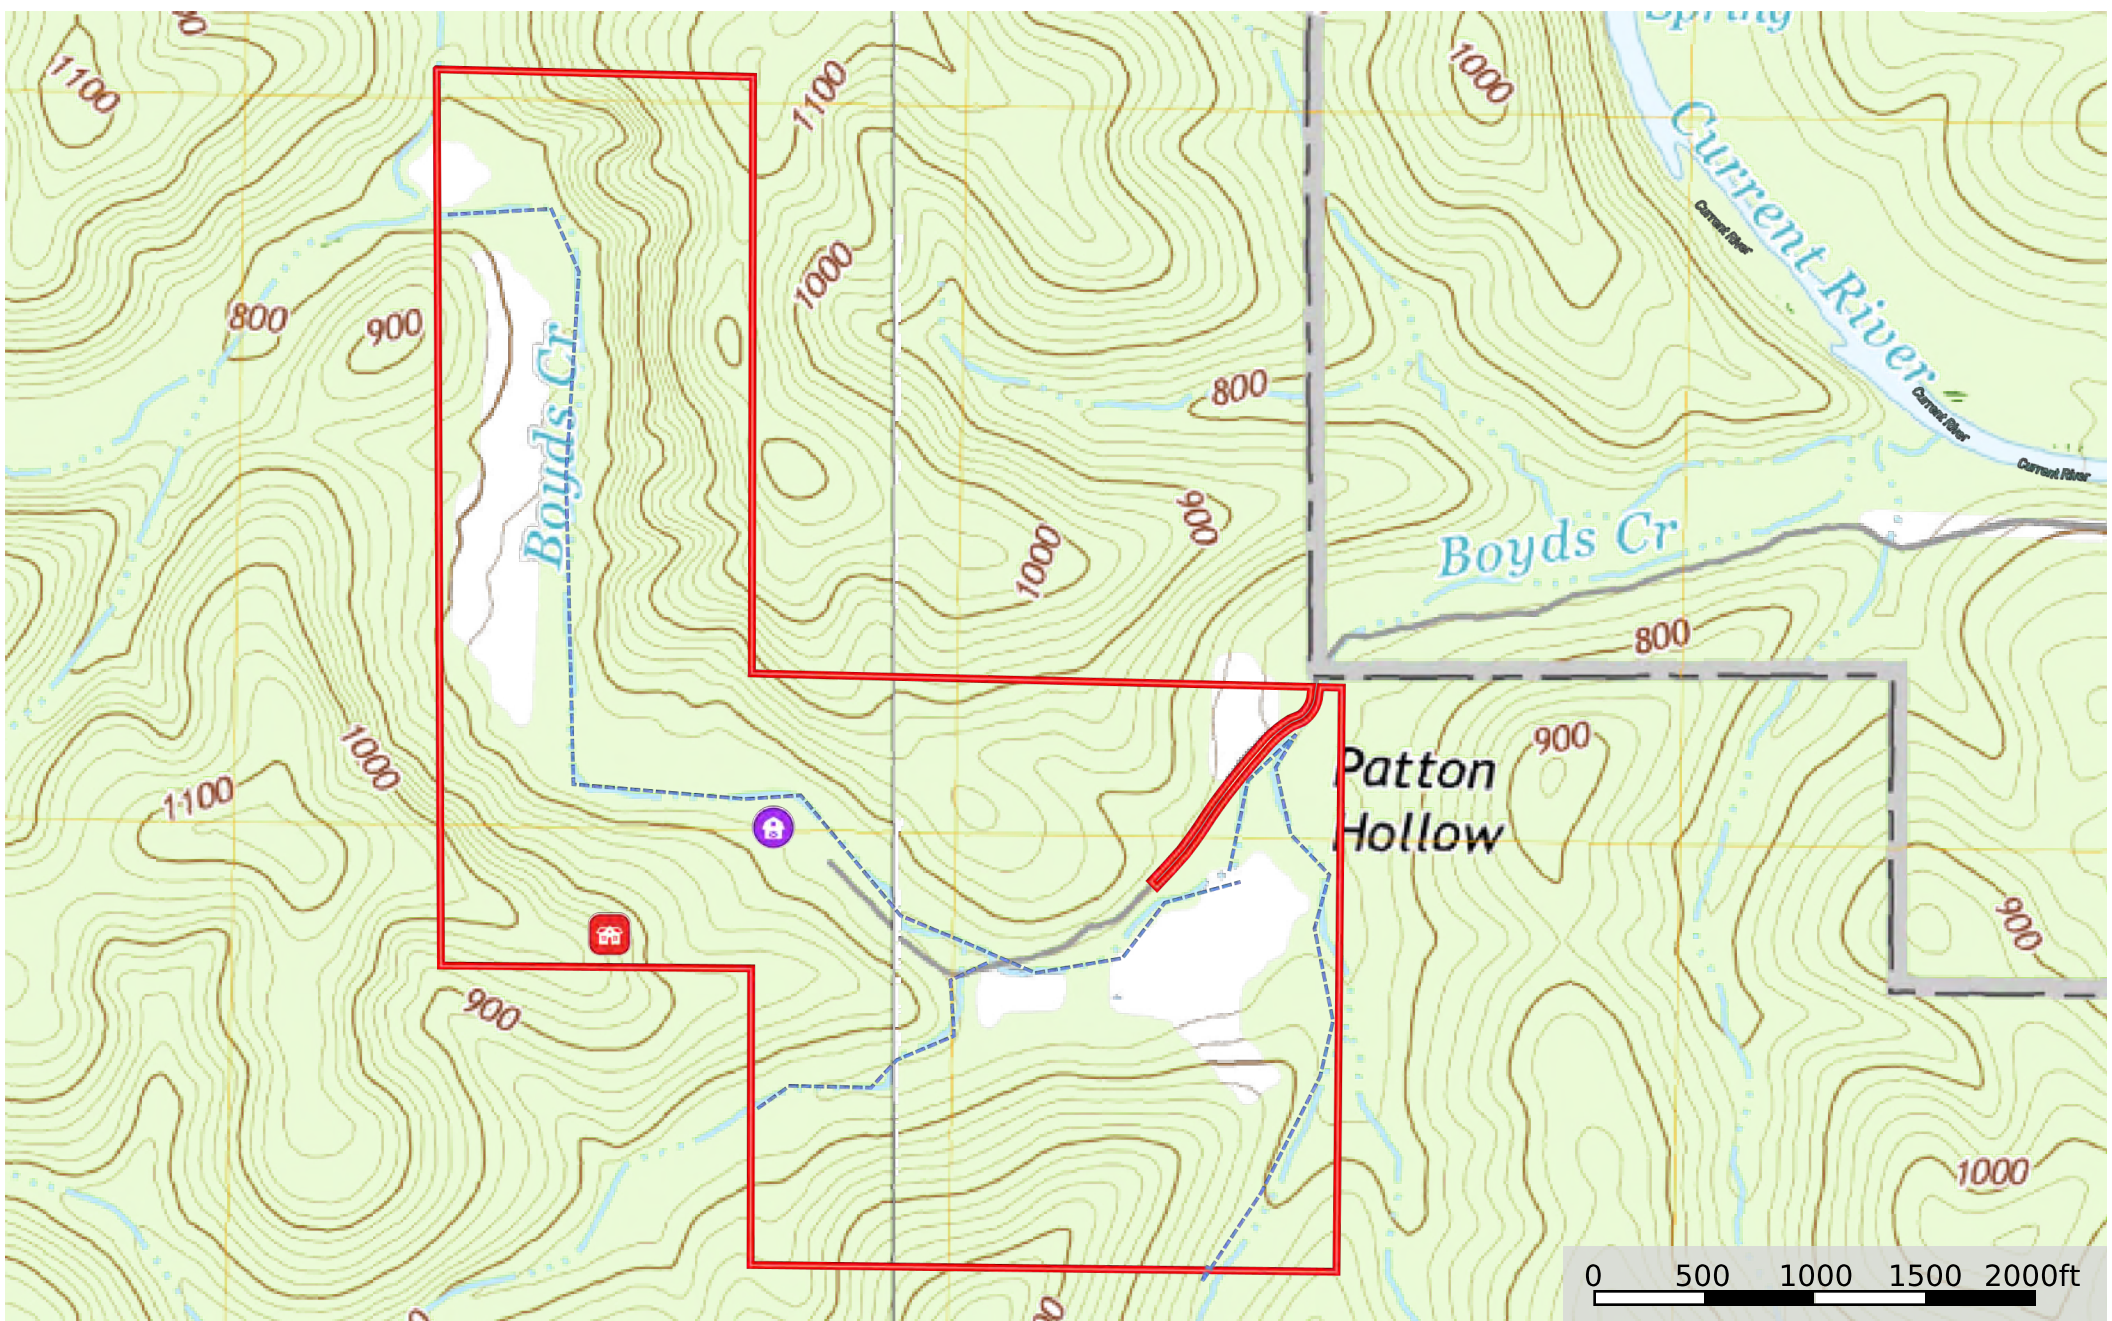

# Boys creek Eminence Mo aerial

Missouri, AC +/-

- Barn
- Main House
- Stream
- Boundary