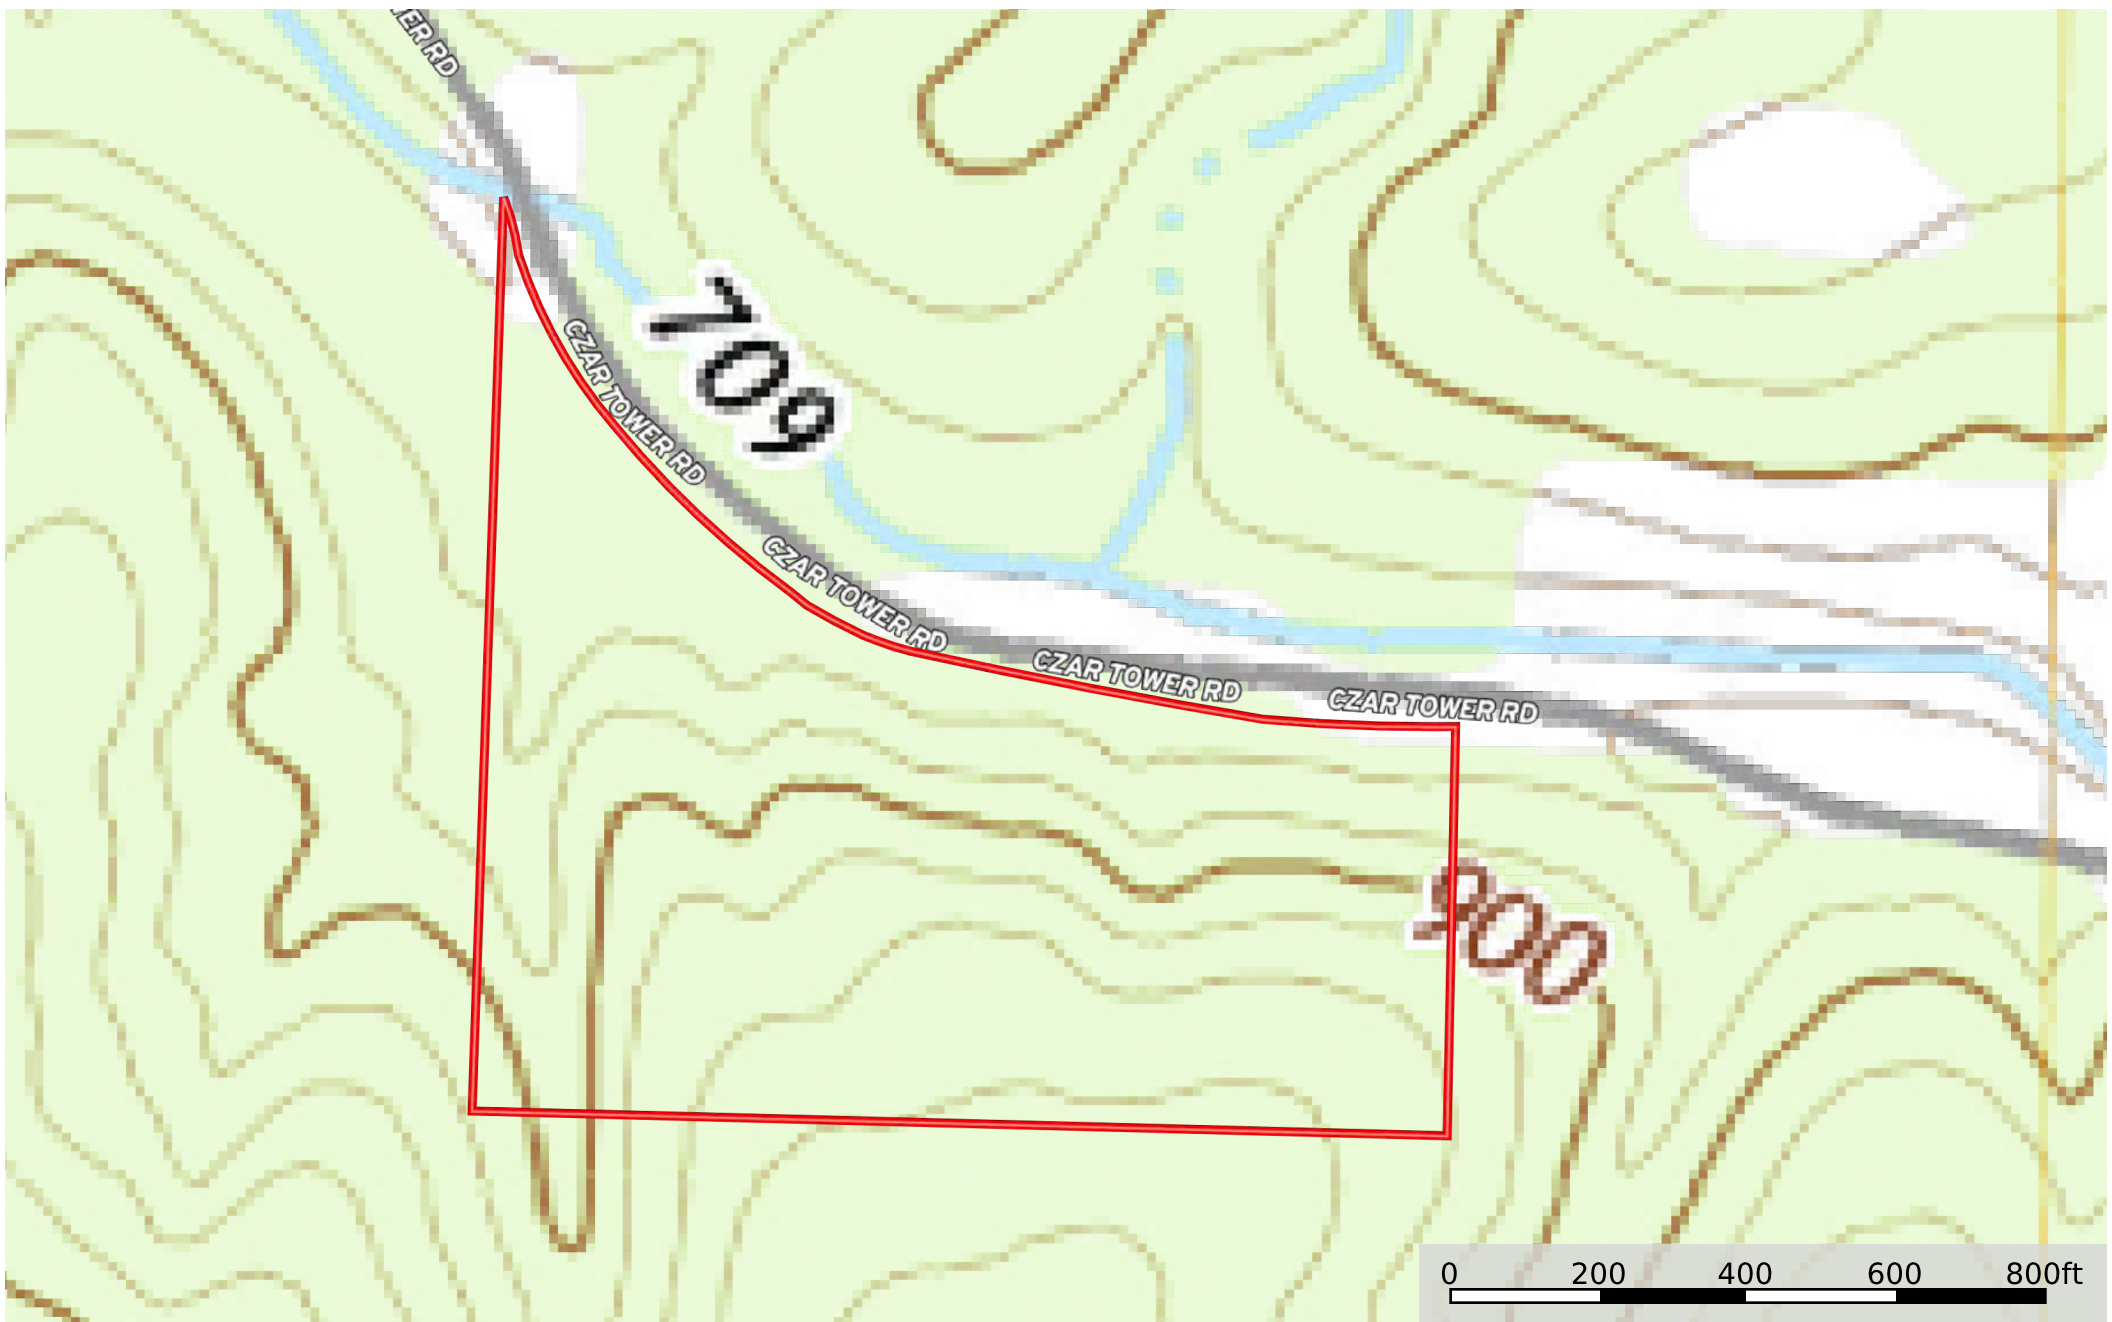

Rosemary & Brian Woodward 20 acres Czar Tower rd
Missouri, AC +/-

 Boundary