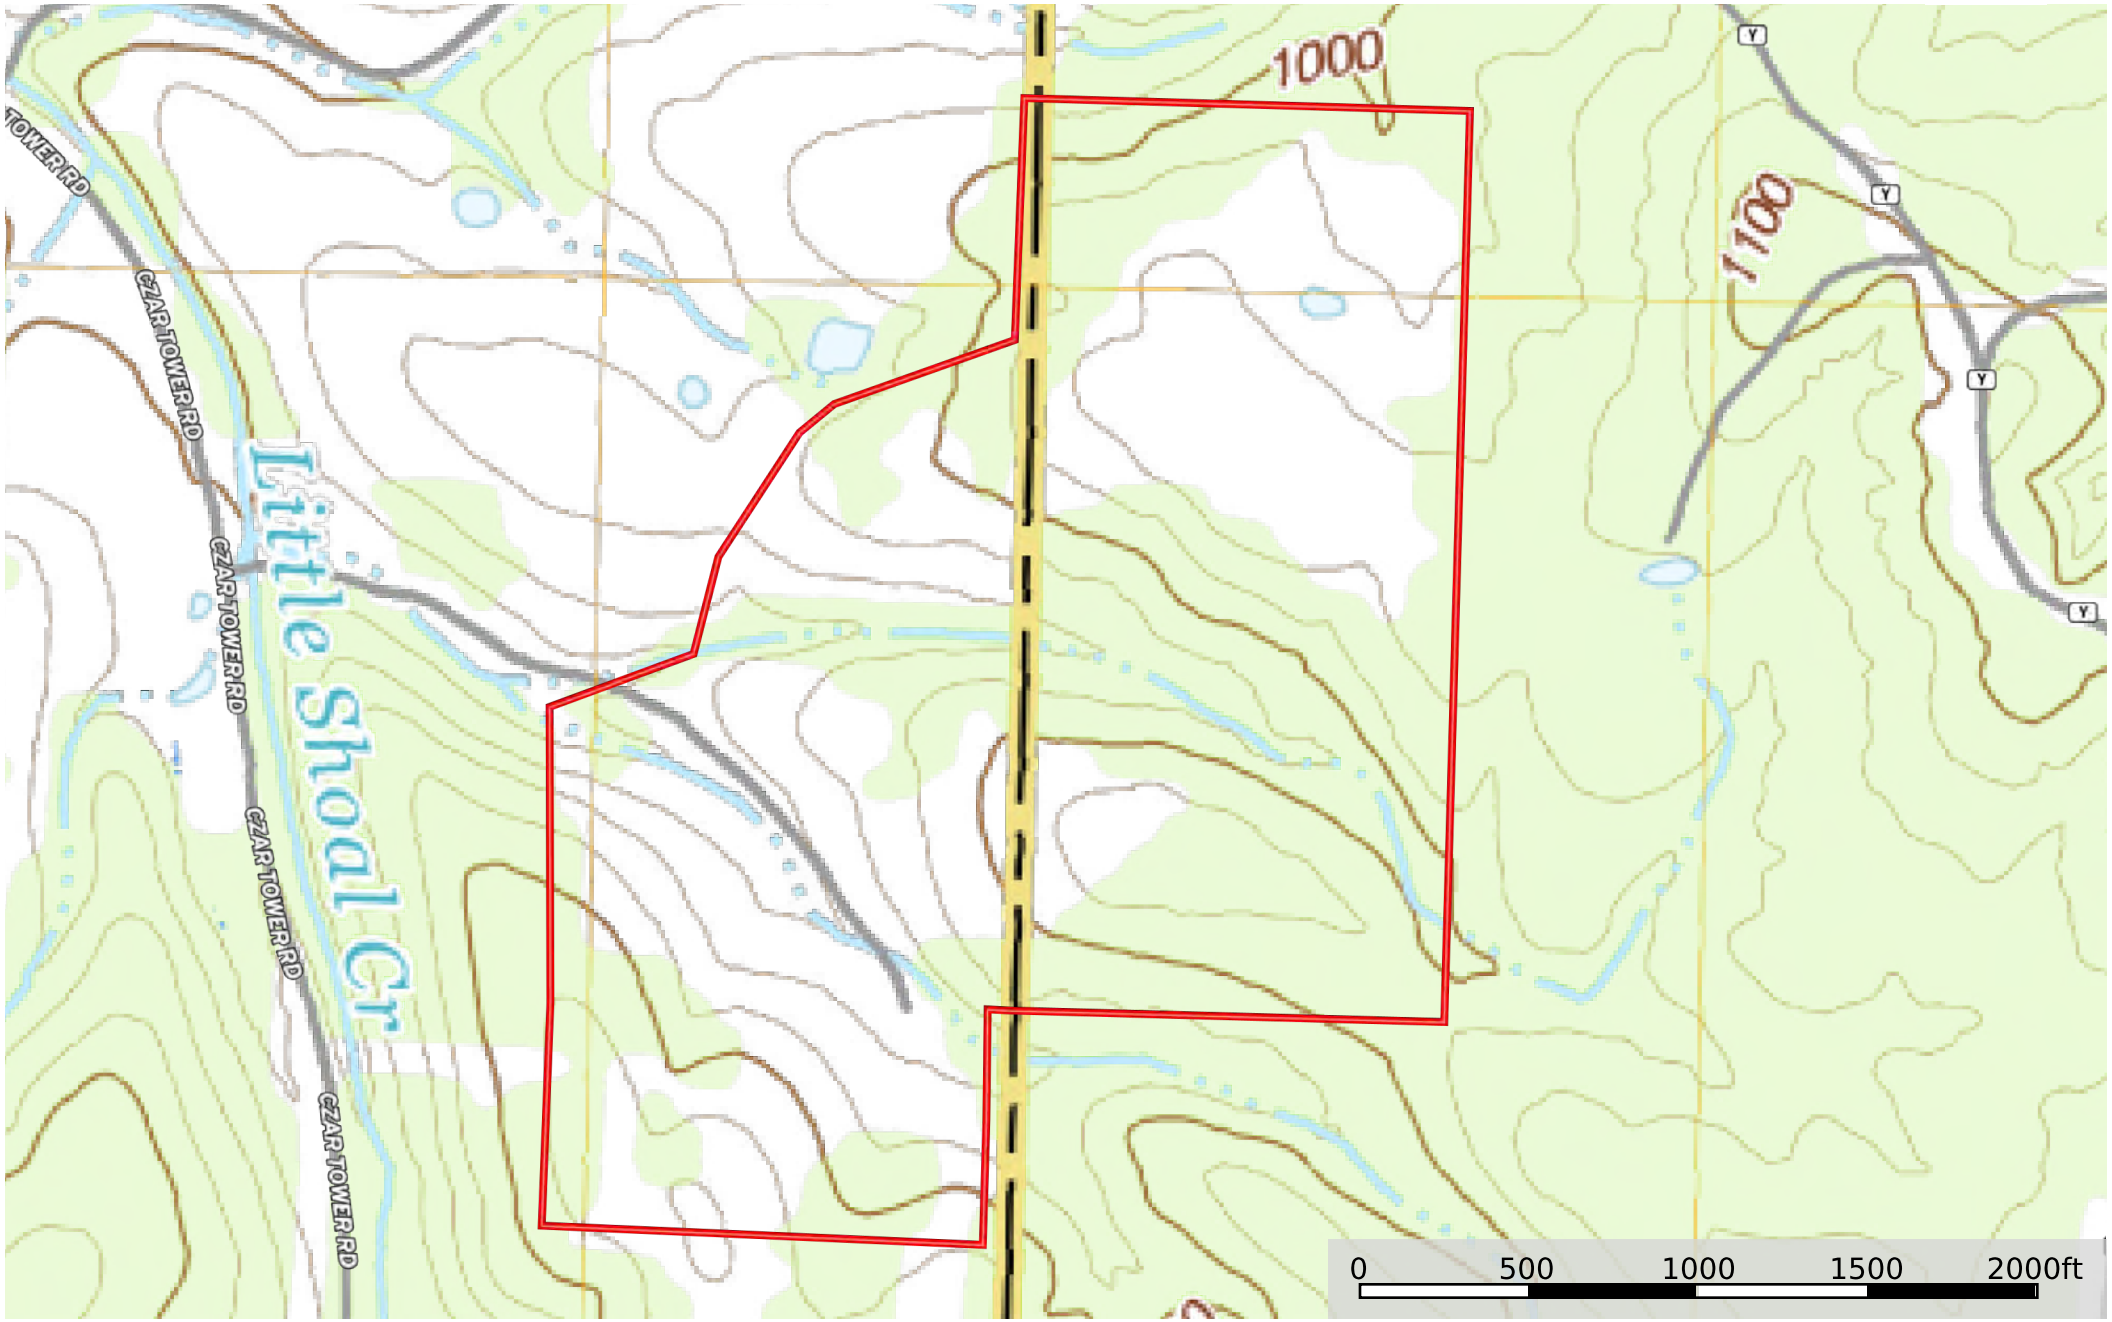

**czar tower**  
Crawford County, Missouri, 145.95 AC +/-

 Boundary