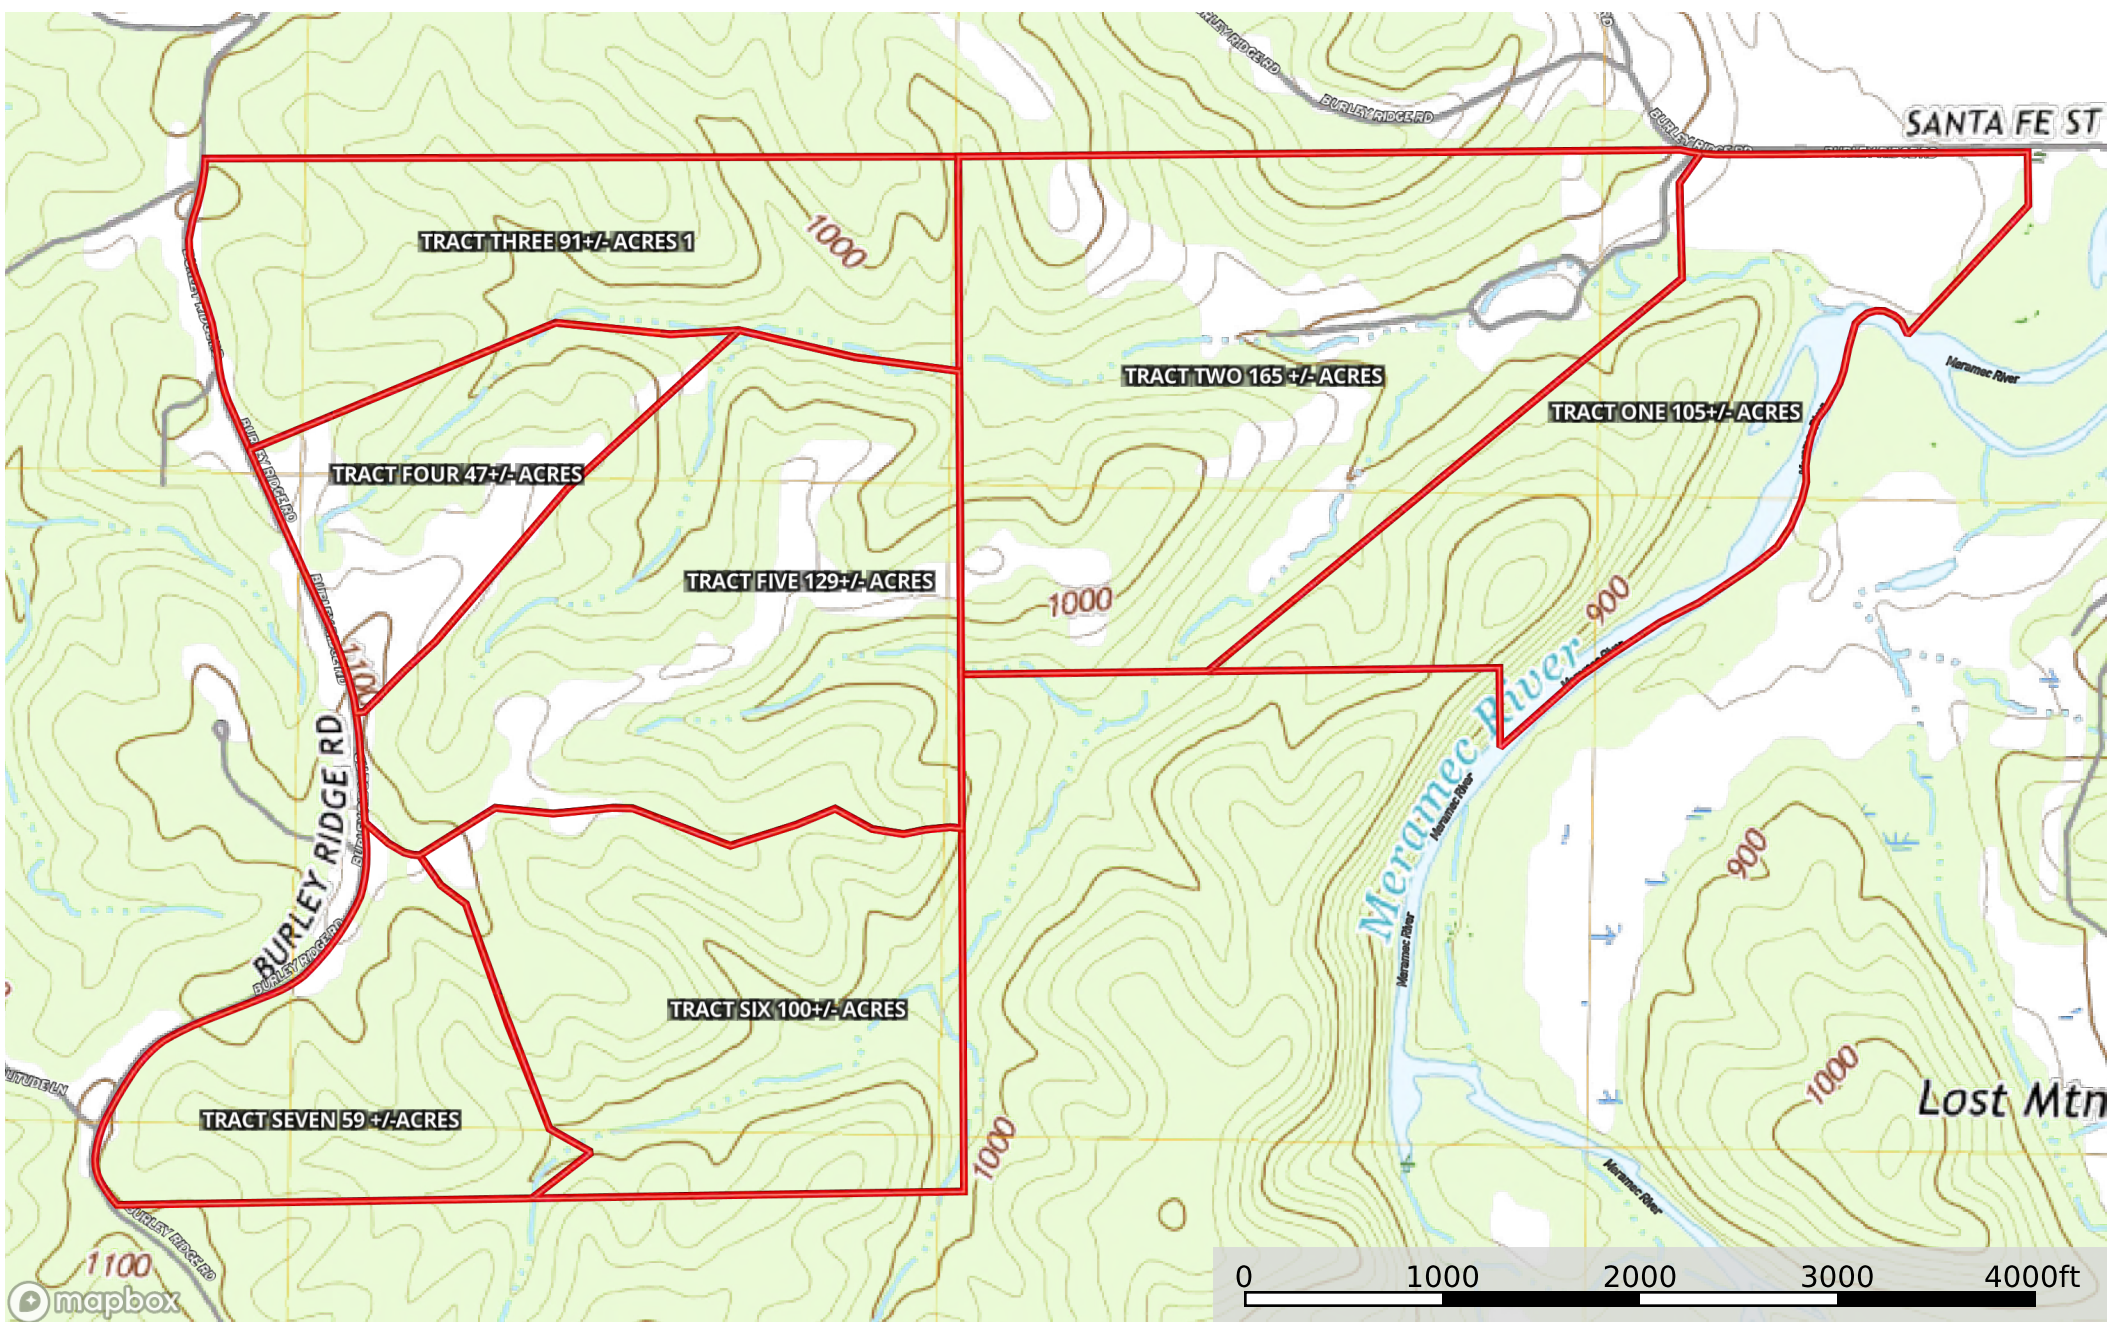

Wesco Auction Option 1

Missouri, AC +/-

- TRACT TWO 165 +/-
- TRACT ONE 105 +/-
- TRACT FOUR 47 +/-
- TRACT FIVE 129 +/-
- TRACT SIX 100 +/-
- TRACT SEVEN 59 +
- TRACT THREE 91 +