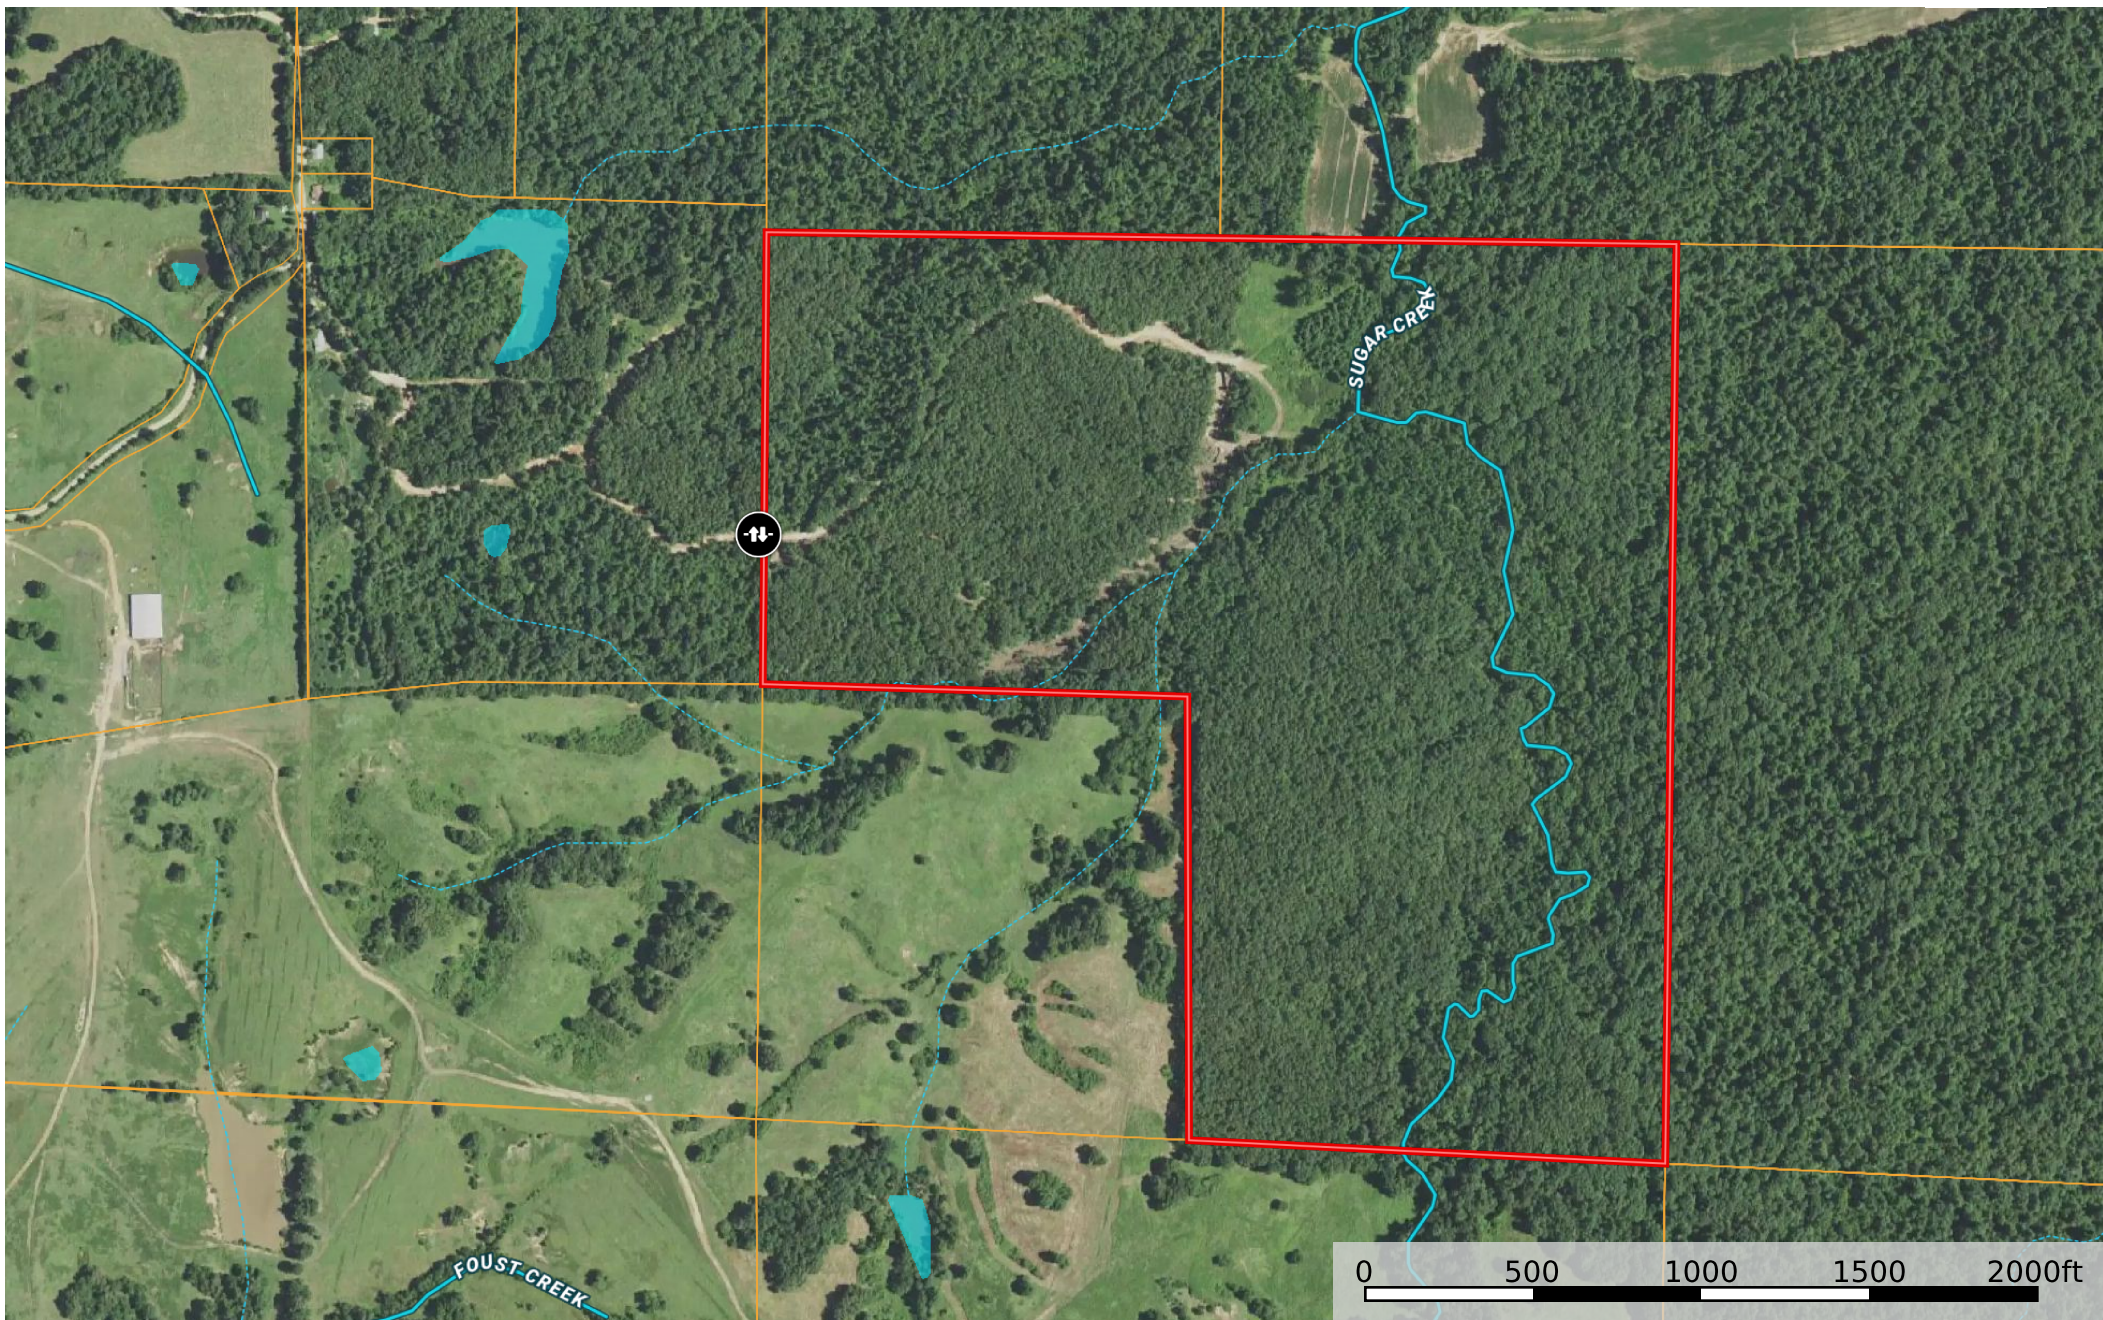

# Cherry valley

Arkansas, AC +/-

- Gate
- Boundary
- Stream, Intermittent
- River/Creek
- Water Body