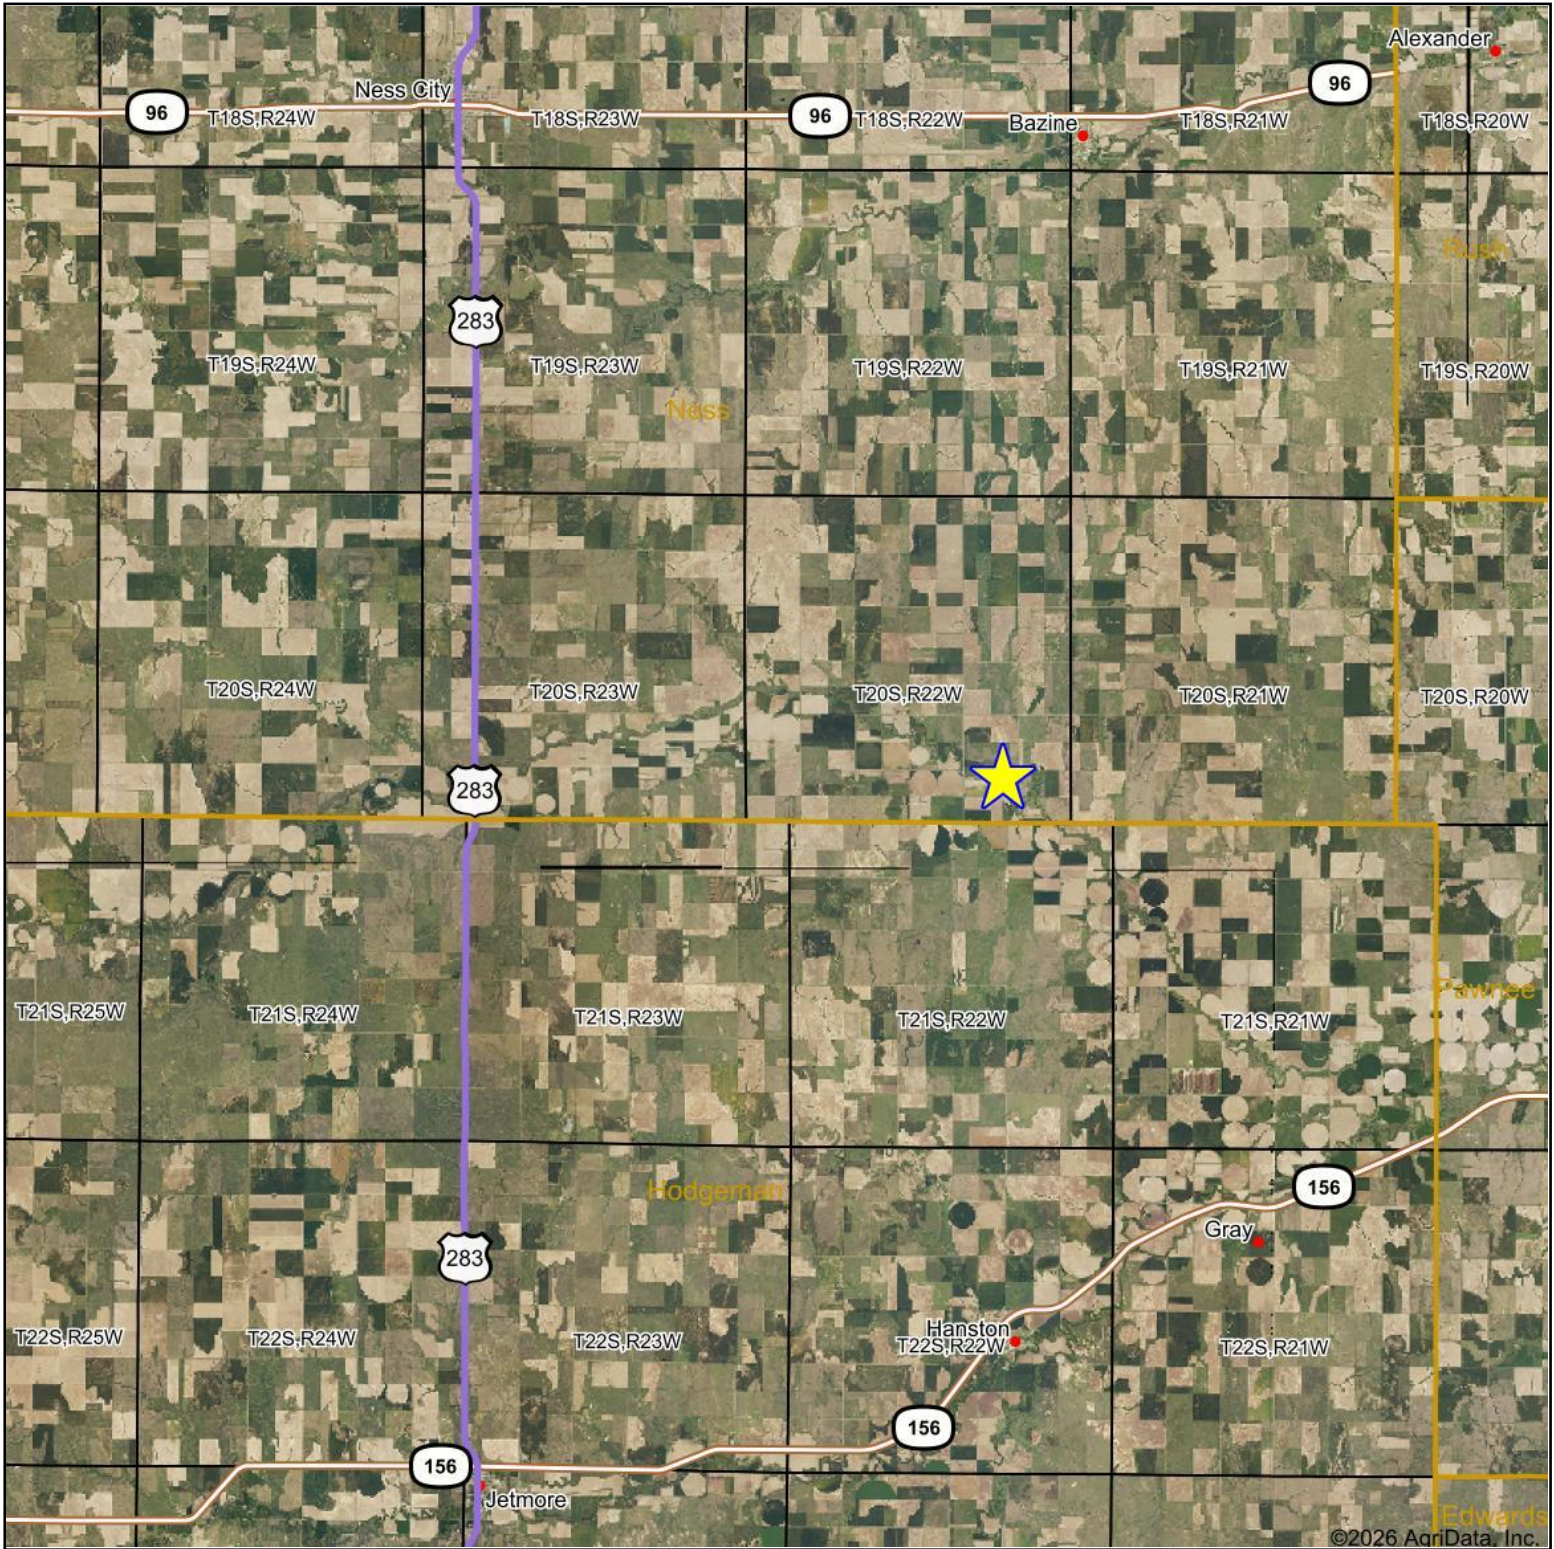

Aerial Map

Map Center: 38° 16' 25.07, -99° 47' 38.42

31-20S-22W
Ness County
Kansas

Maps Provided By:
surety
CUSTOMIZED ONLINE MAPPING
© AgriData, Inc. 2025 www.AgriDataInc.com

2/23/2026