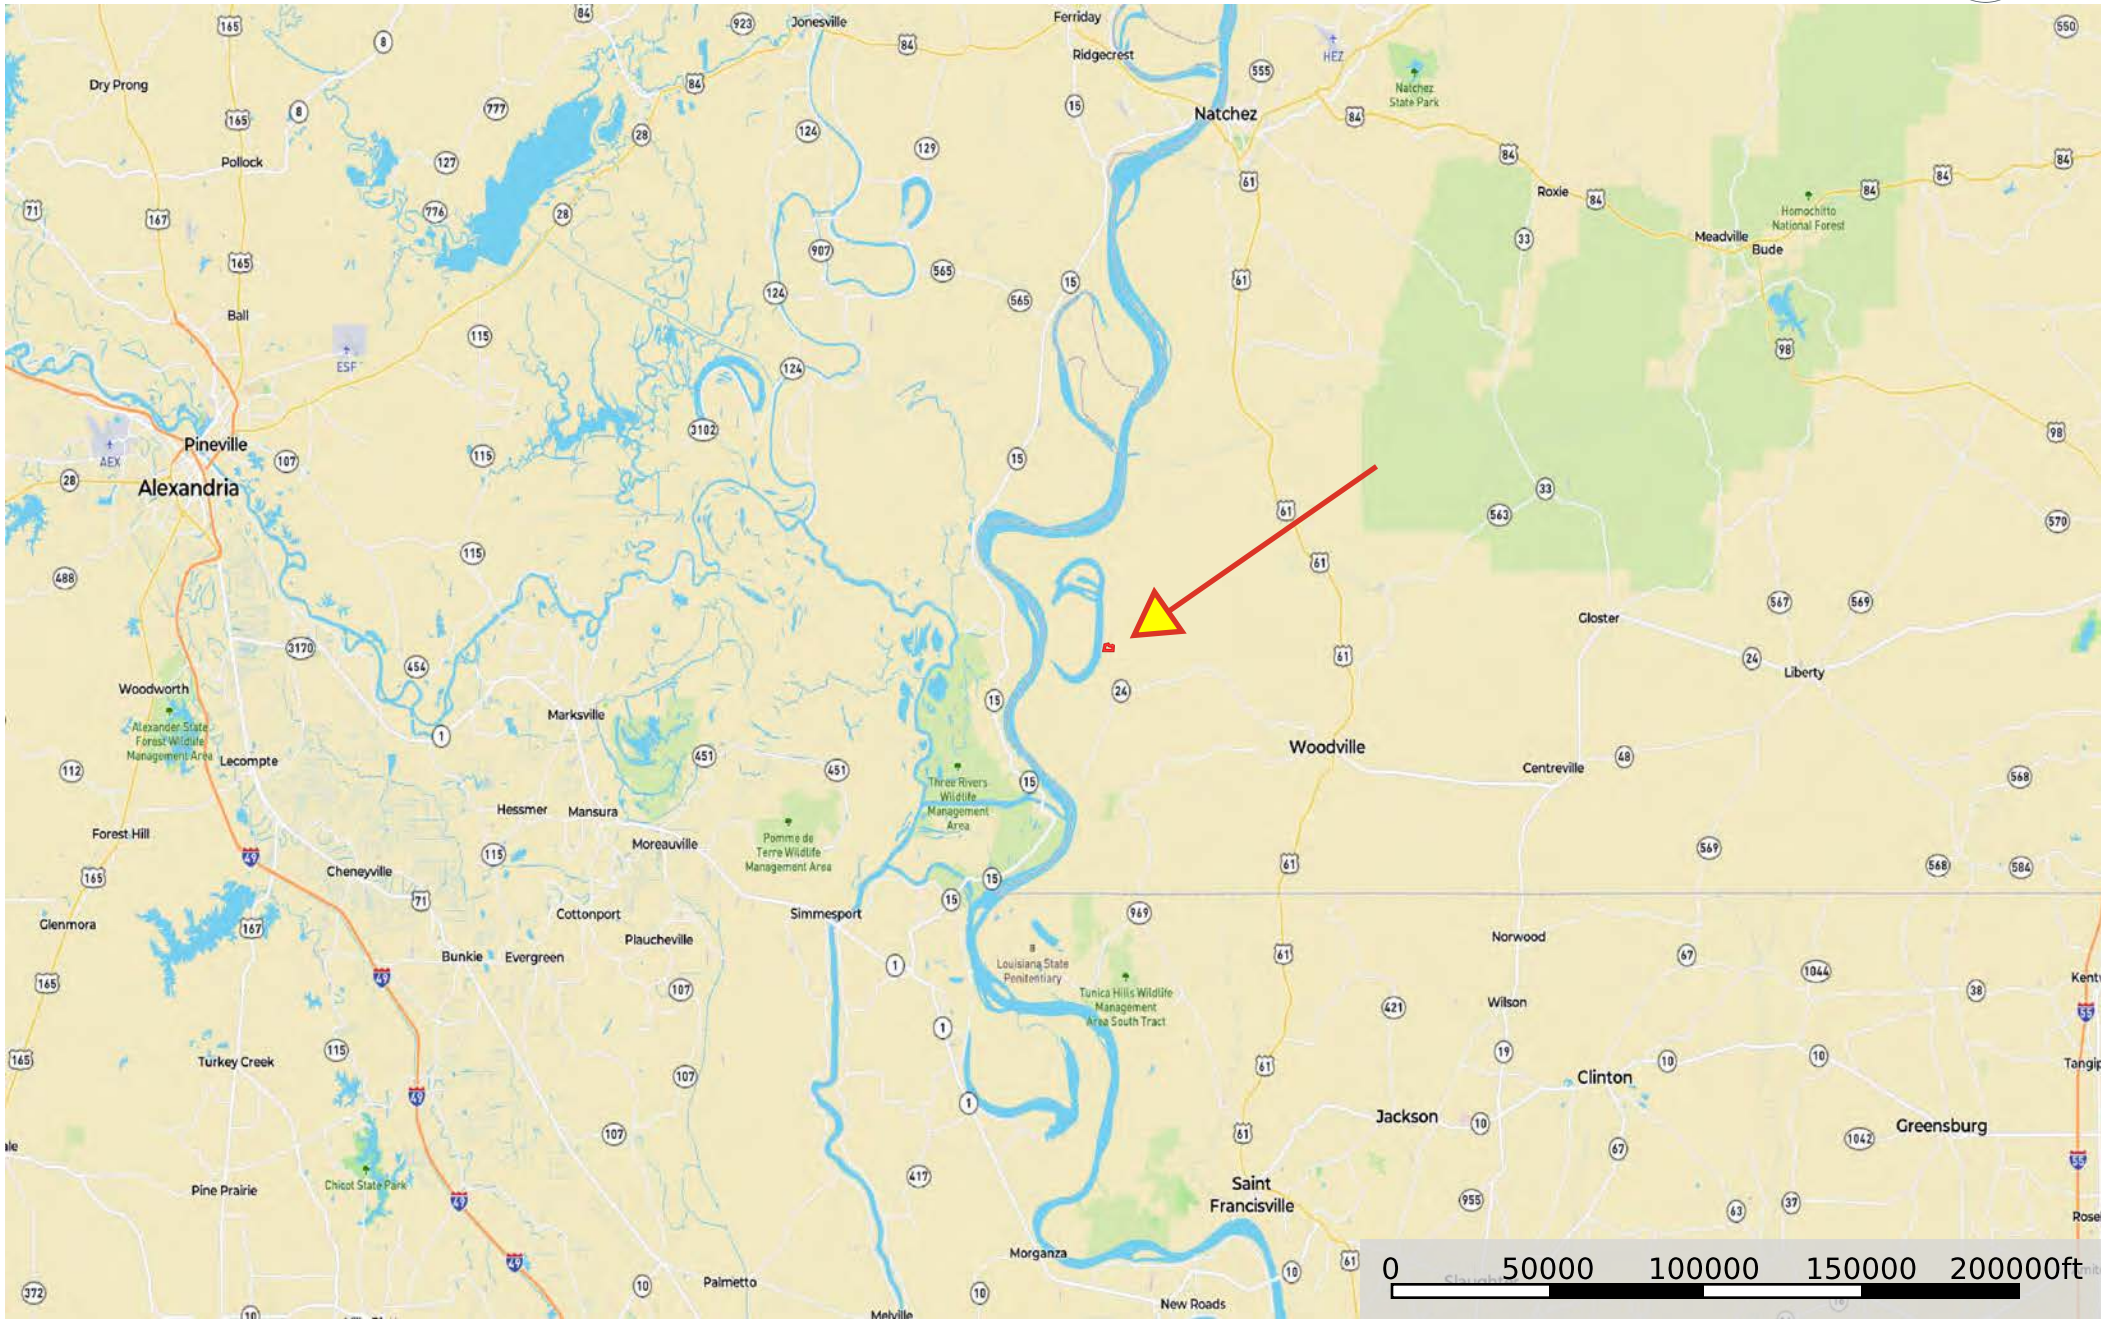

sp 88 Wilkinson

Mississippi, AC +/-

Boundary

Boundary

- Boundary
- Stream, Intermittent
- River/Creek
- Water Body

Boundary