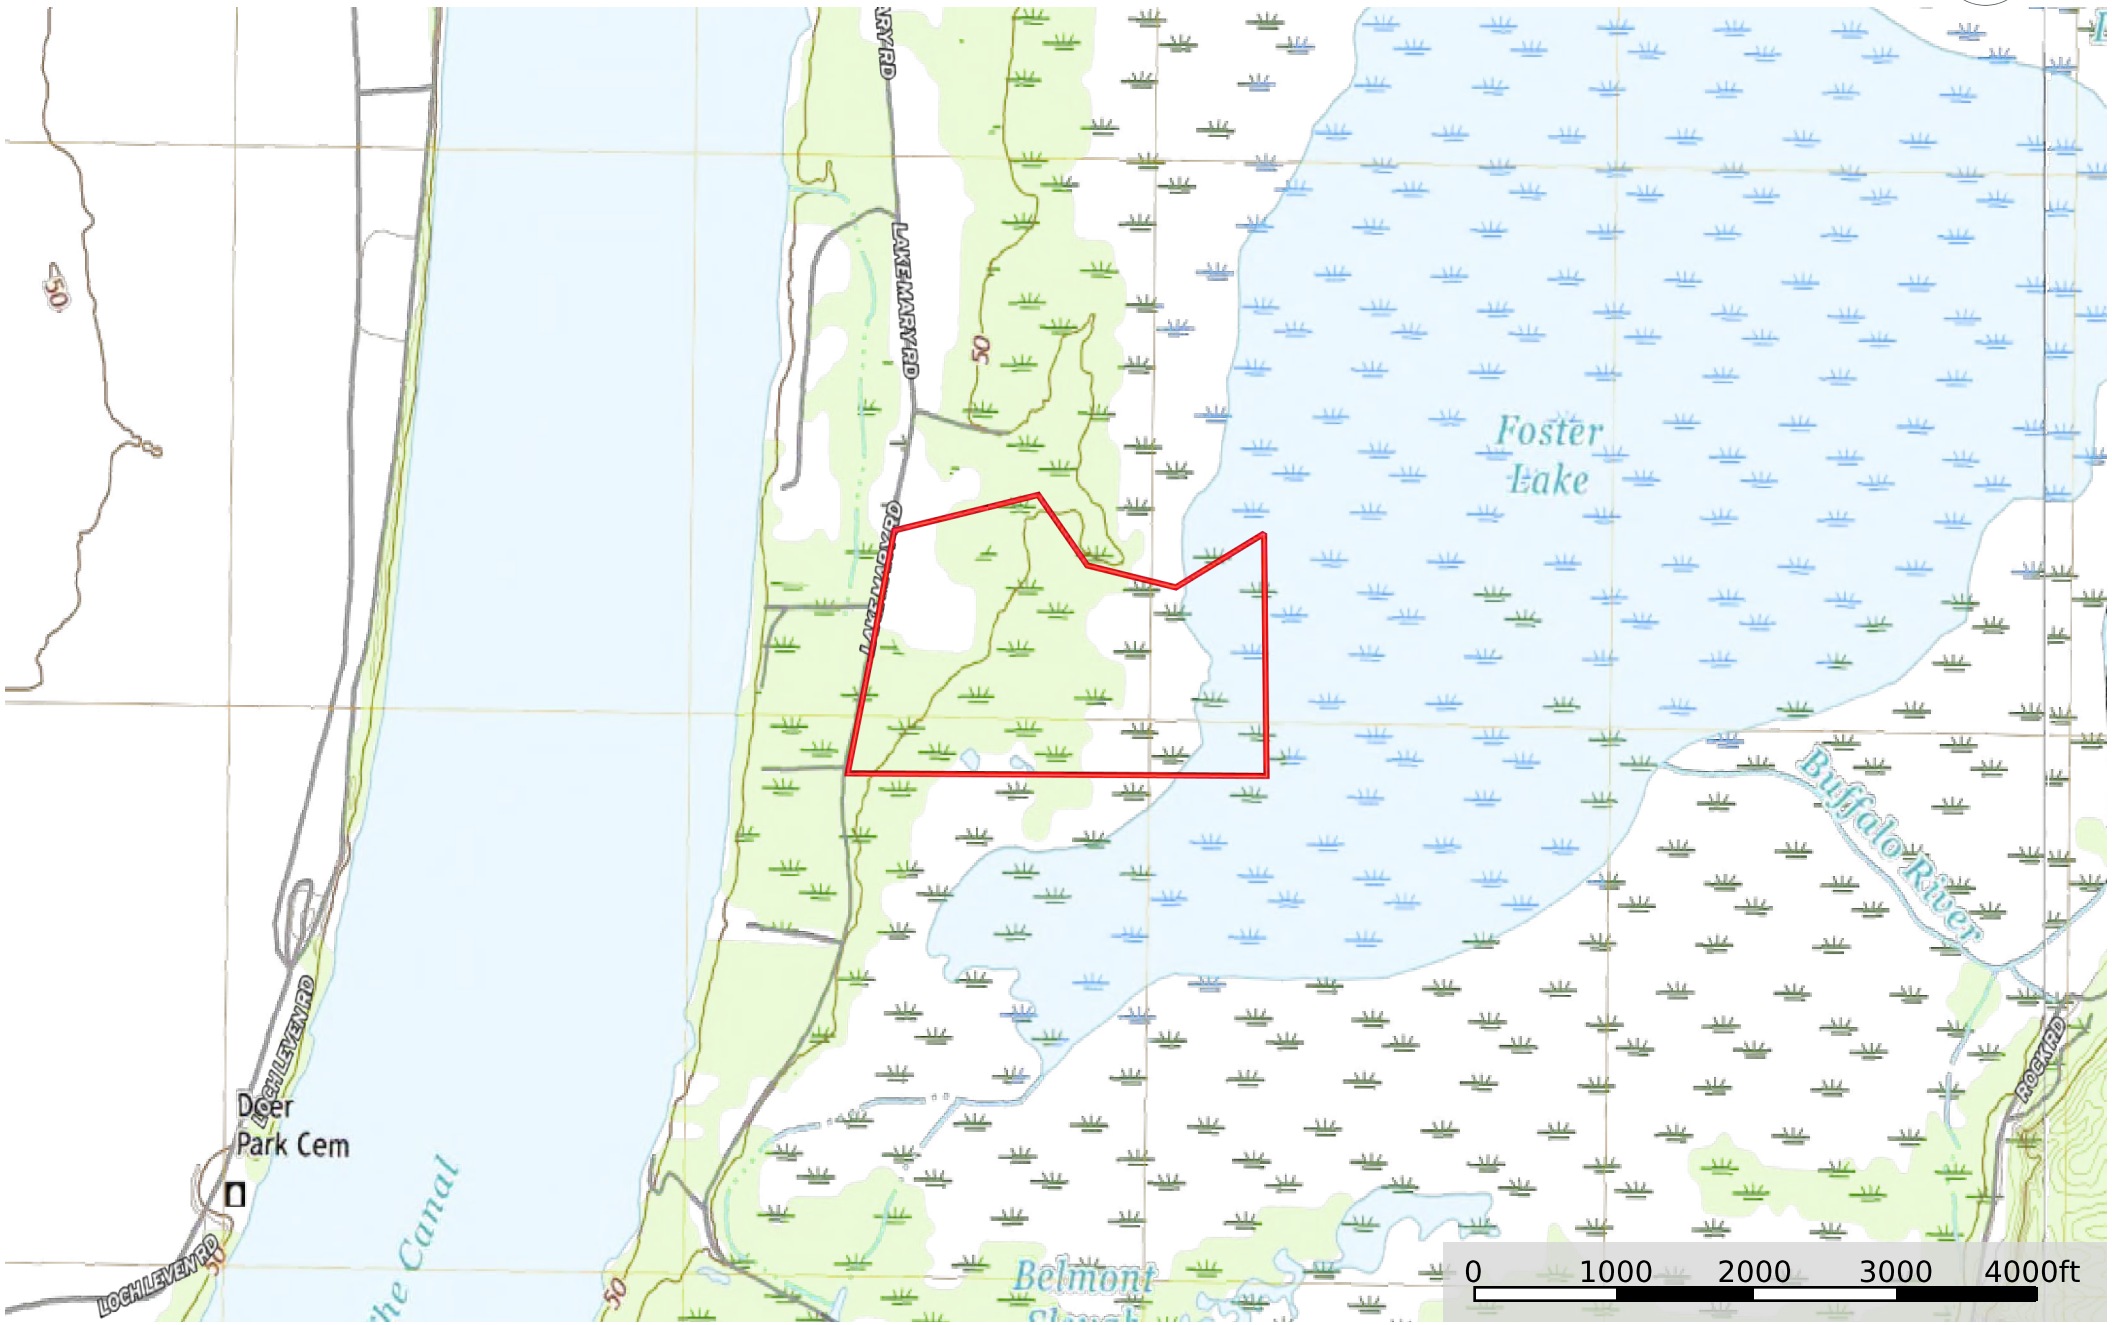

sp 88 Wilkinson

Mississippi, AC +/-

Boundary

Boundary

- Boundary
- Stream, Intermittent
- River/Creek
- Water Body

Boundary