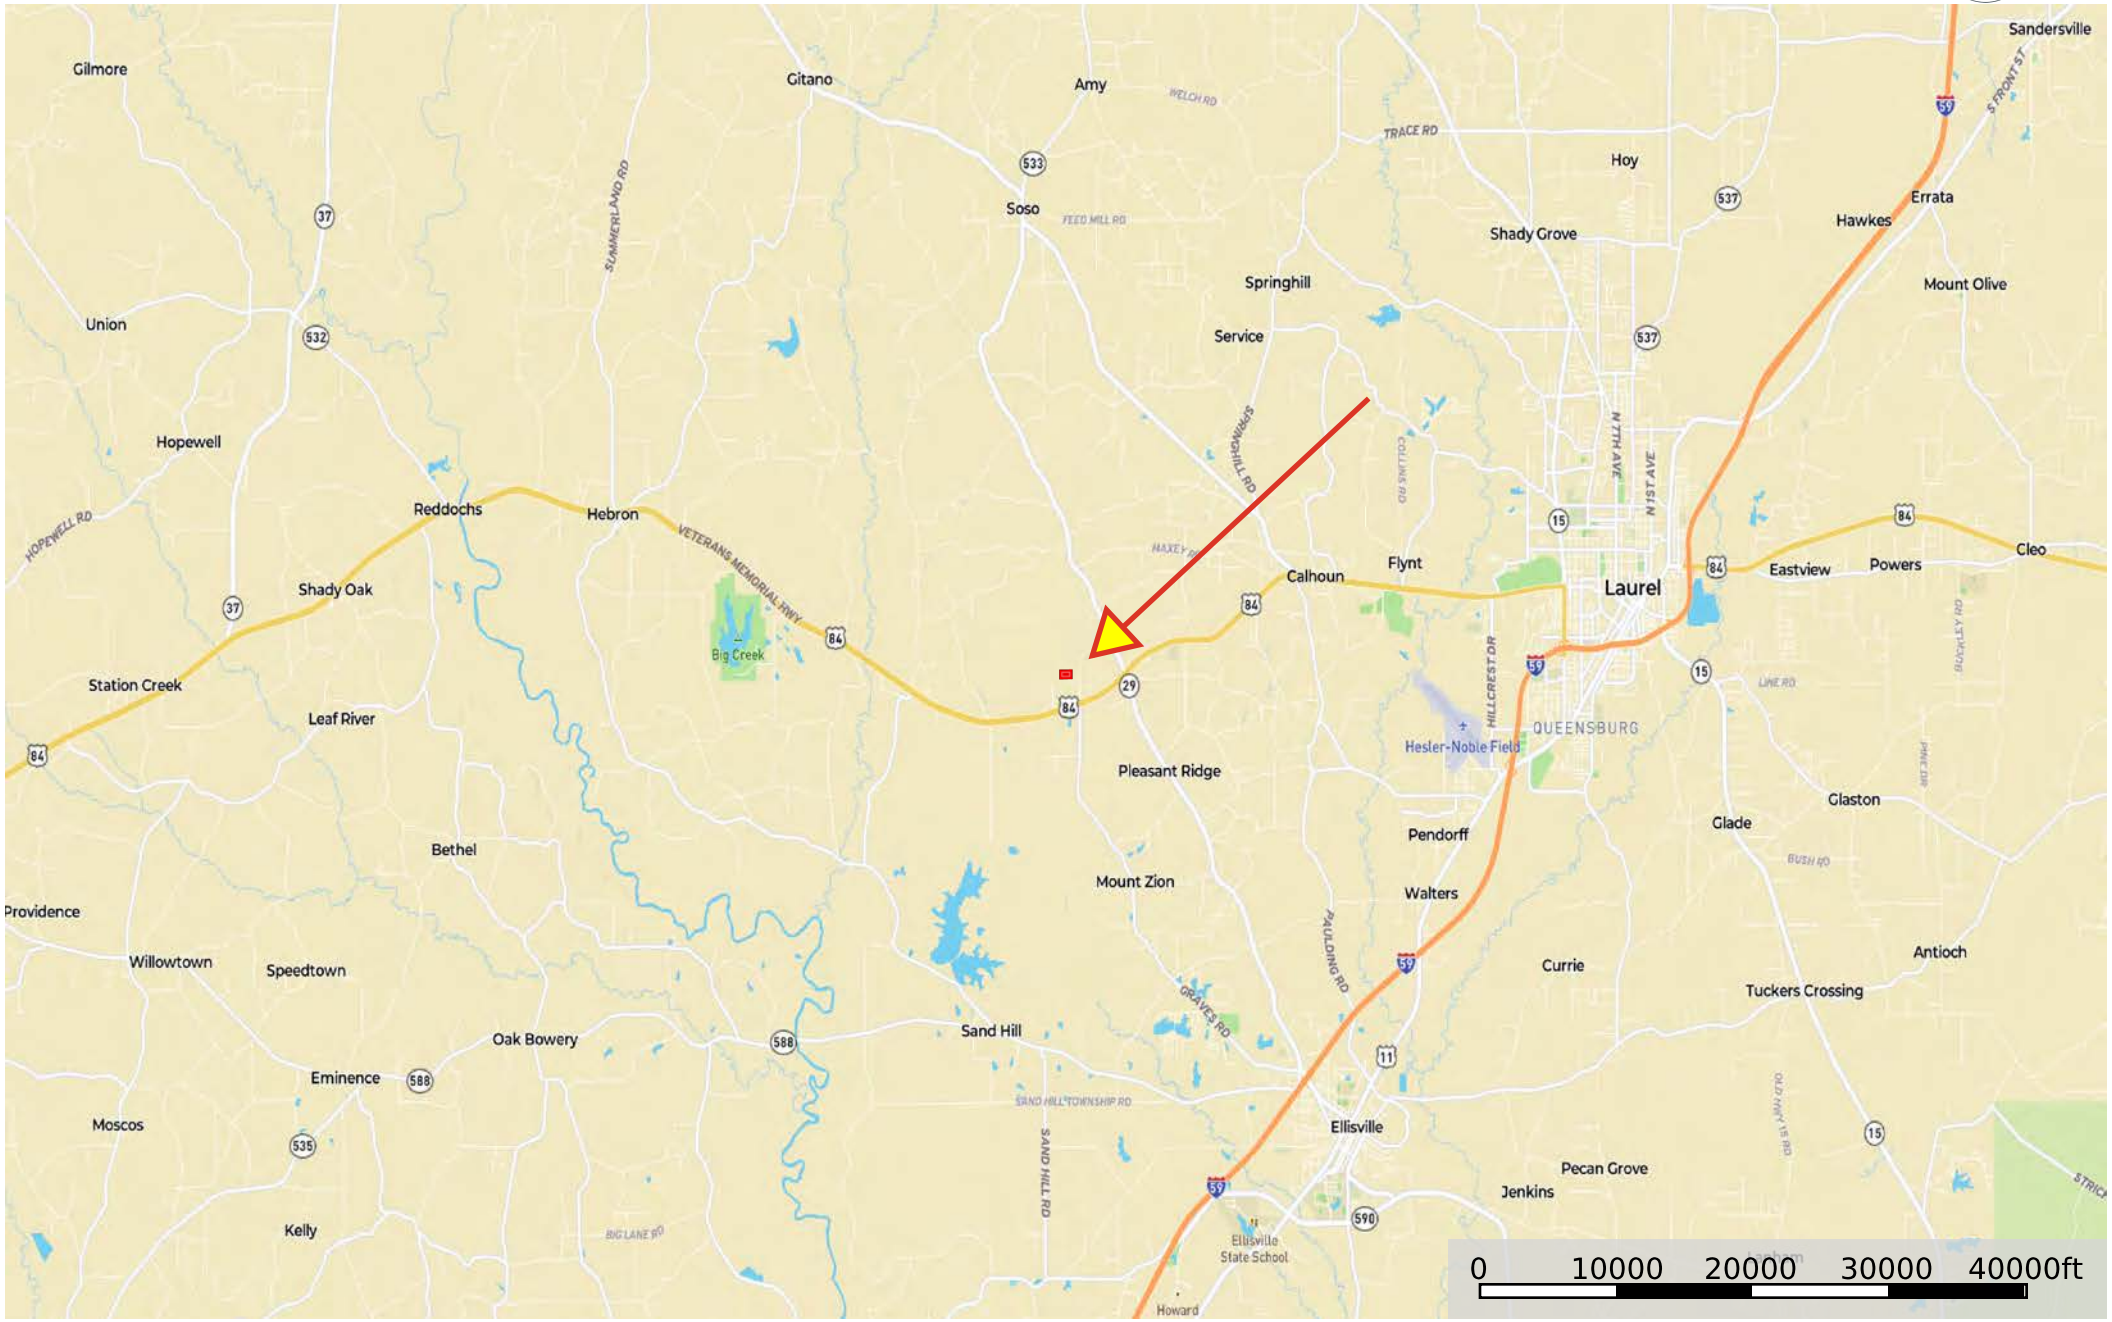

41 Pace Road Ellisville

Mississippi, AC +/-

Boundary

41 Pace Road Ellisville

Mississippi, AC +/-

- Boundary
- Water Service Areas
- Electric Service Areas
- Secondary Sch. Dist.