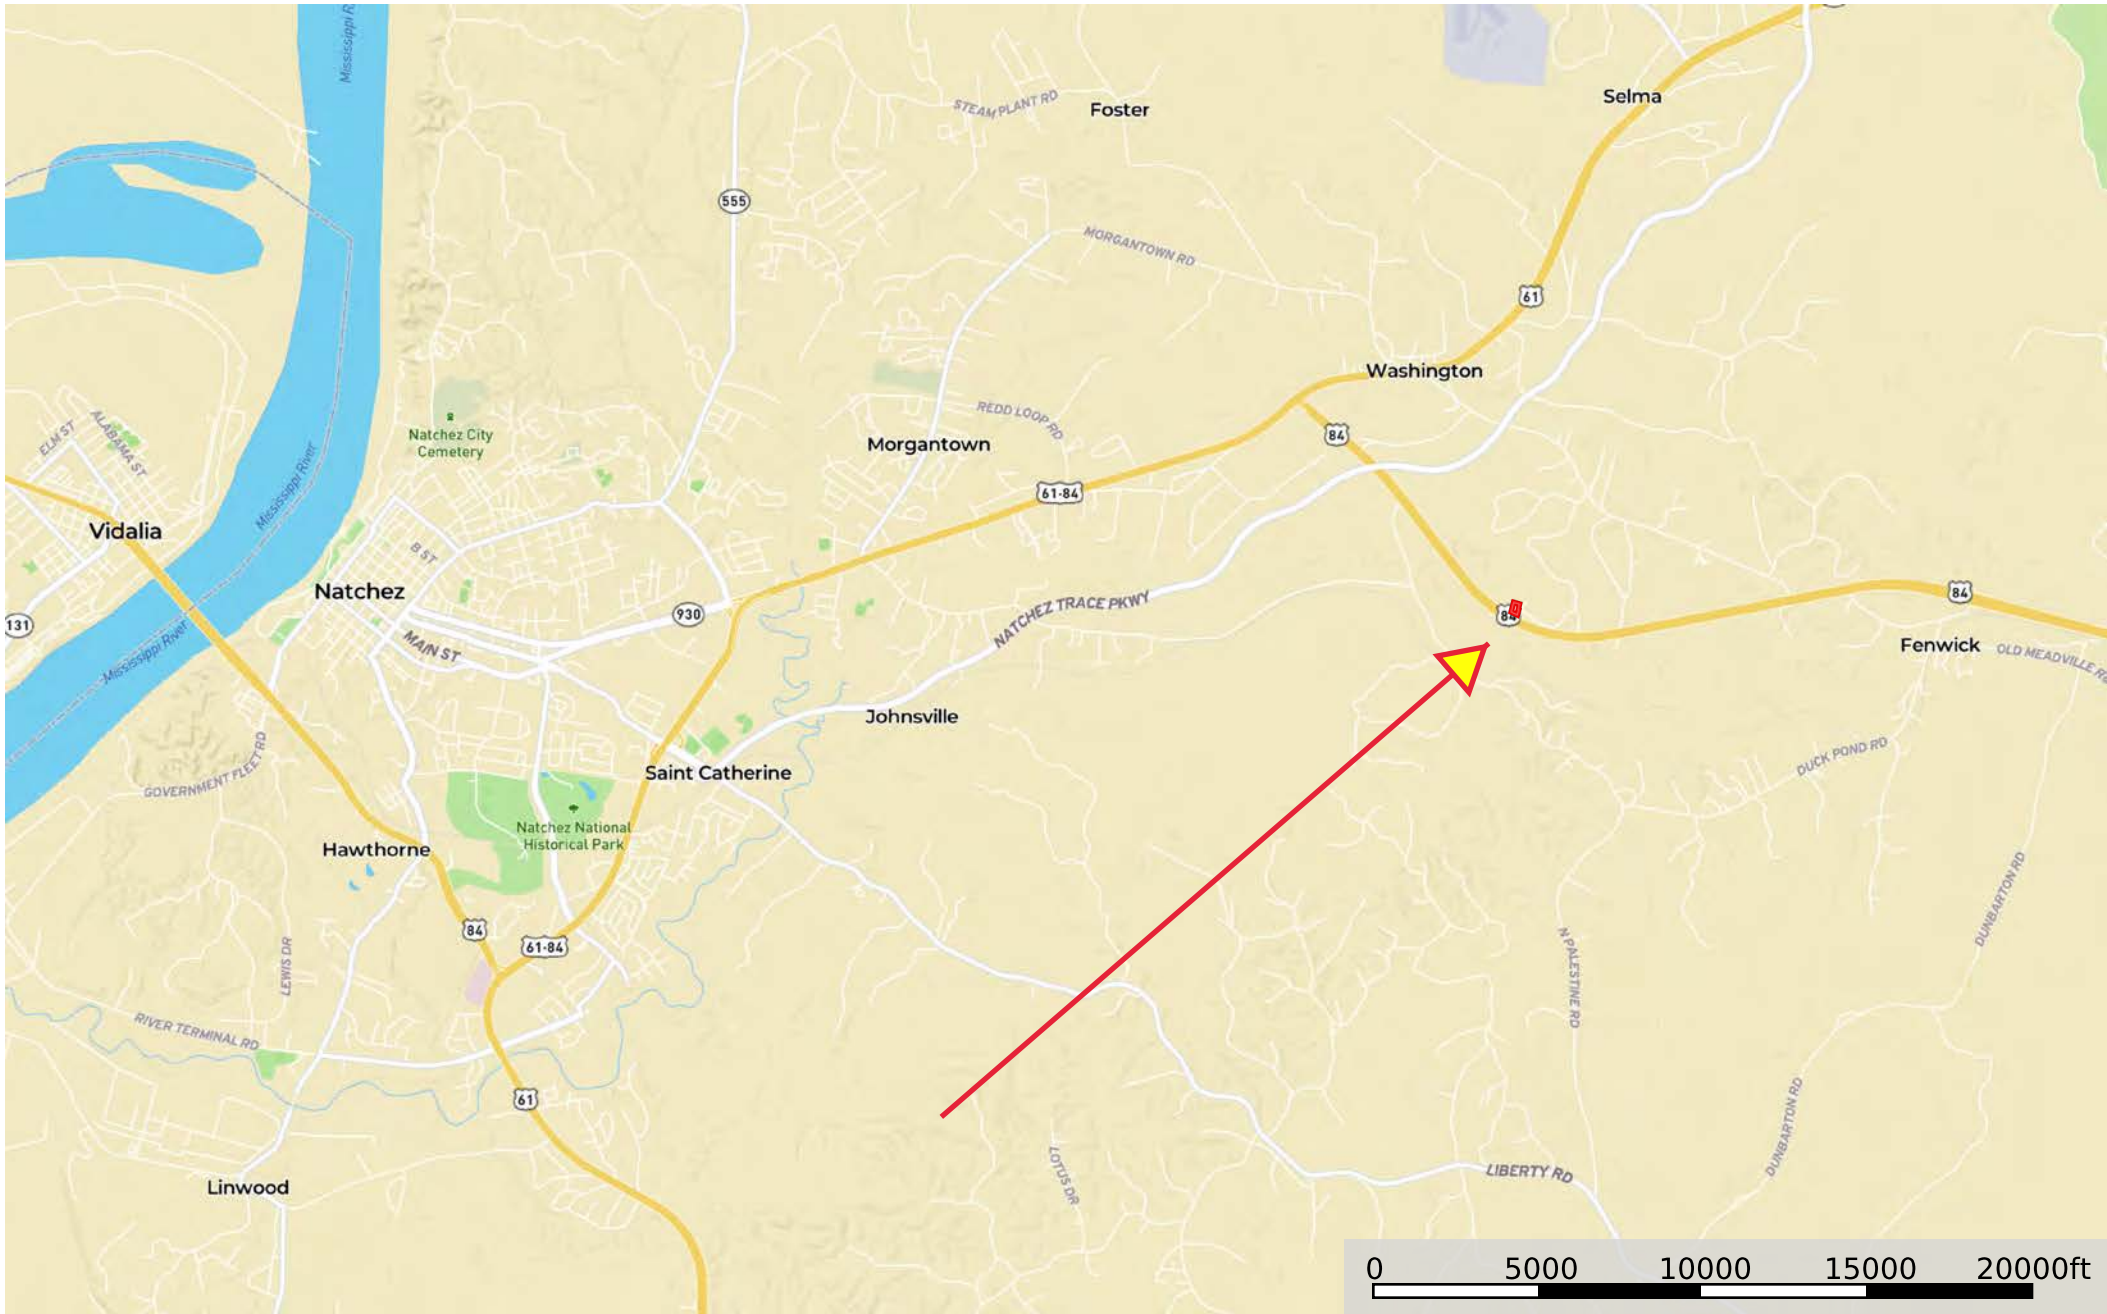

# 165 Hwy 84

Mississippi, 1.5 AC +/-

 Boundary

Google

0 100 200 300 400ft

Imagery ©2023 CNES/Airbus, Maxar Technologies, USDA/FPA/C&O

Boundary

165 Hwy 84  
Mississippi, 1.5 AC +/-

Boundary

This map was printed using information provided by the Mississippi Department of Transportation  
Data shown is 2021 AADT

Leaflet | Map data © OpenStreetMap contri