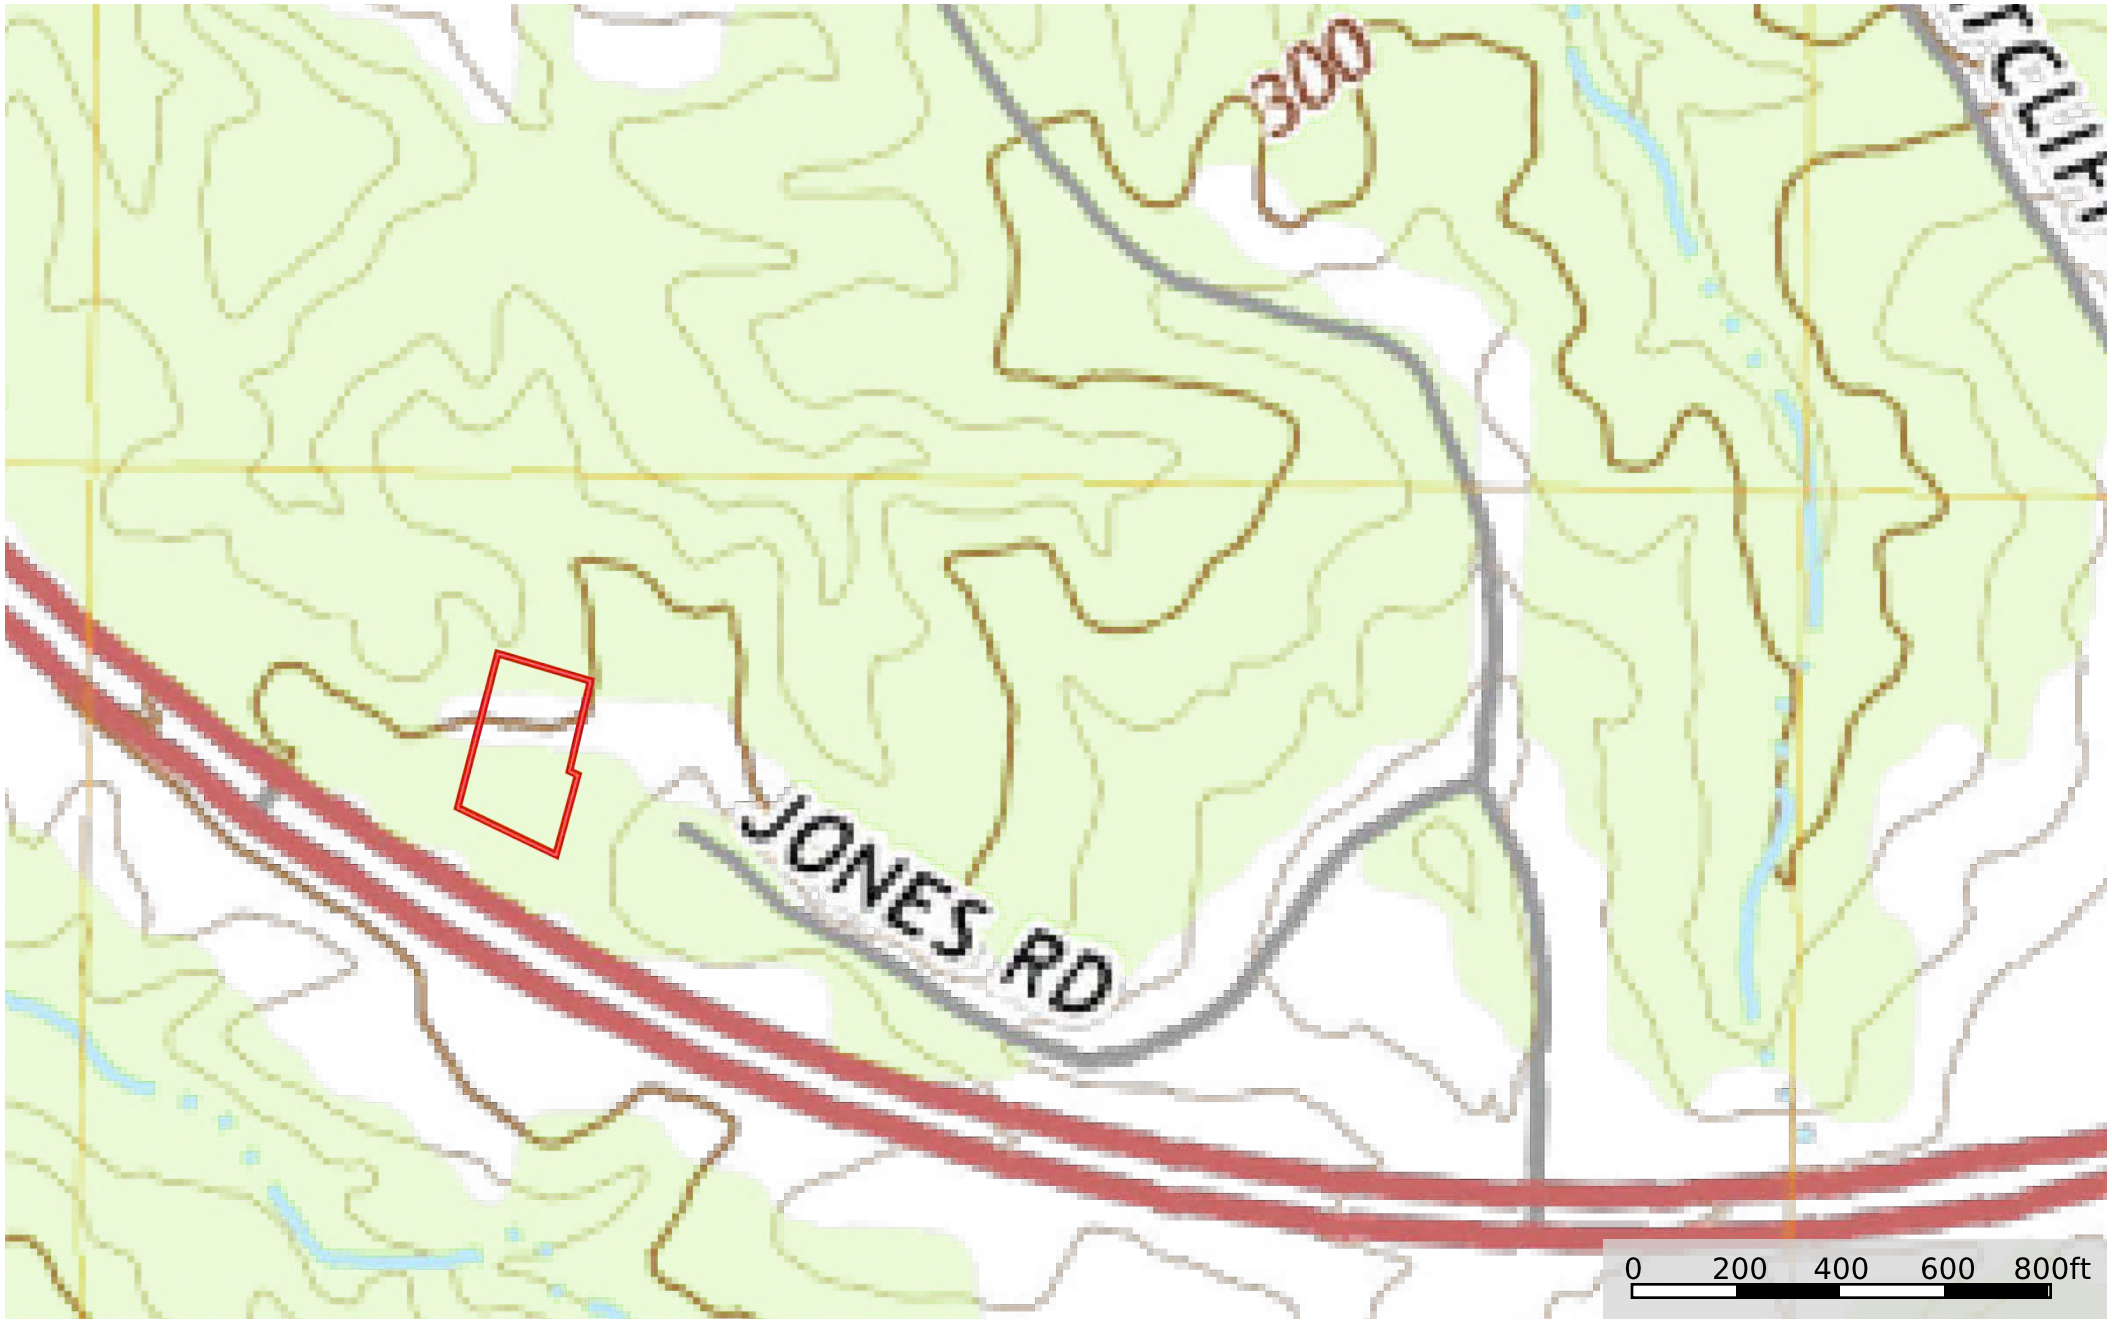

# 165 Hwy 84

Mississippi, 1.5 AC +/-

 Boundary

Google

0 100 200 300 400ft

Imagery ©2023 CNES/Airbus, Maxar Technologies, USDA/FPA/C&O

Boundary

165 Hwy 84  
Mississippi, 1.5 AC +/-

Boundary

This map was printed using information provided by the Mississippi Department of Transportation  
Data shown is 2021 AADT

Leaflet | Map data © OpenStreetMap contri