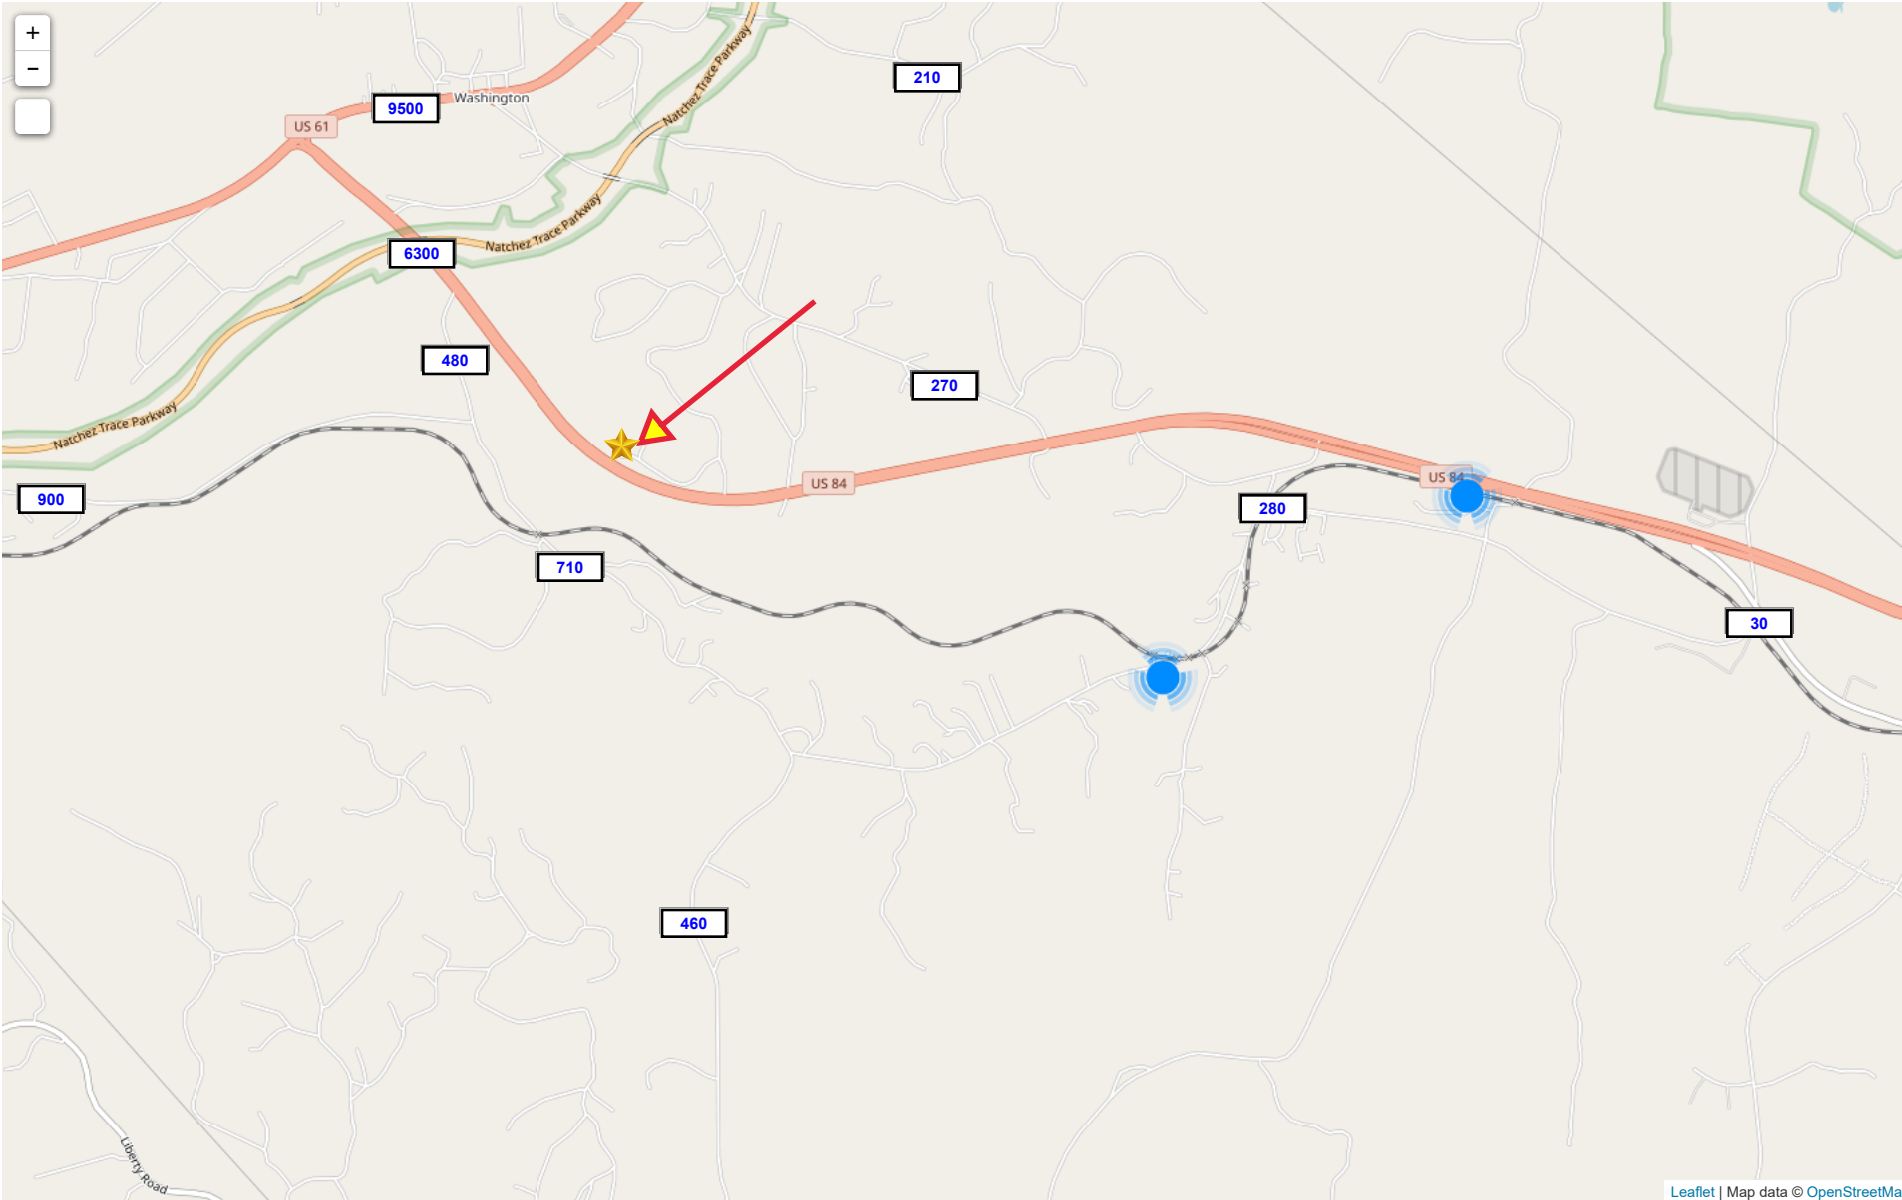

# 165 Hwy 84

Mississippi, 1.5 AC +/-

 Boundary

Google

0 100 200 300 400ft

Imagery ©2023 CNES/Airbus, Maxar Technologies, USDA/FPA/C&O

Boundary

165 Hwy 84  
Mississippi, 1.5 AC +/-

Boundary

This map was printed using information provided by the Mississippi Department of Transportation  
Data shown is 2021 AADT

Leaflet | Map data © OpenStreetMap contri