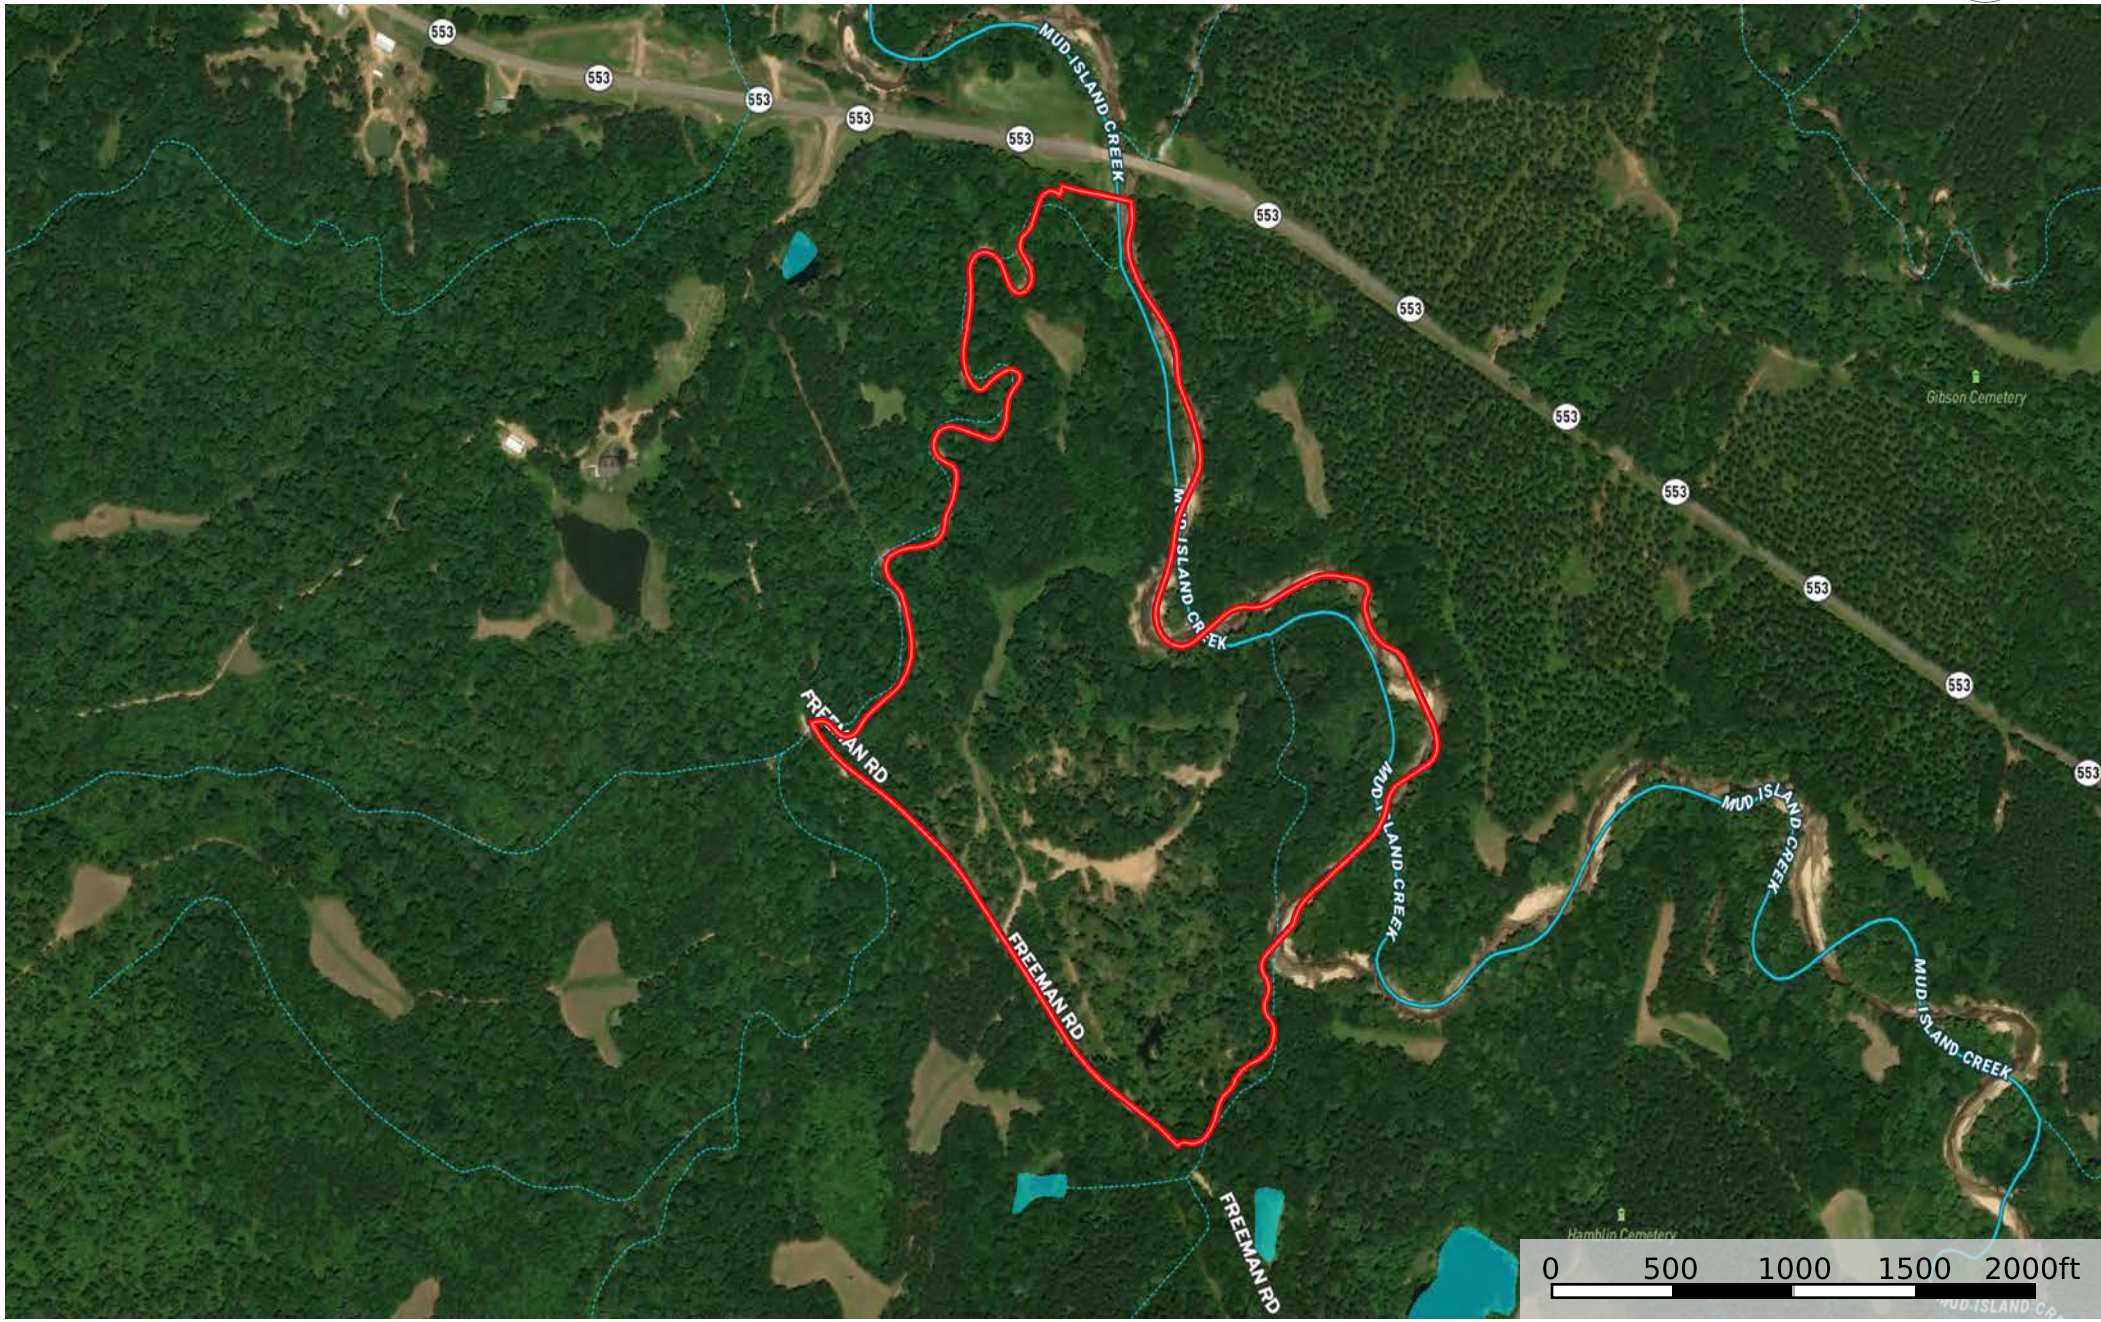

ca 80 jeff co  
Mississippi, AC +/-

Boundary

Boundary

ca 80 jeff co  
Mississippi, AC +/-

Boundary